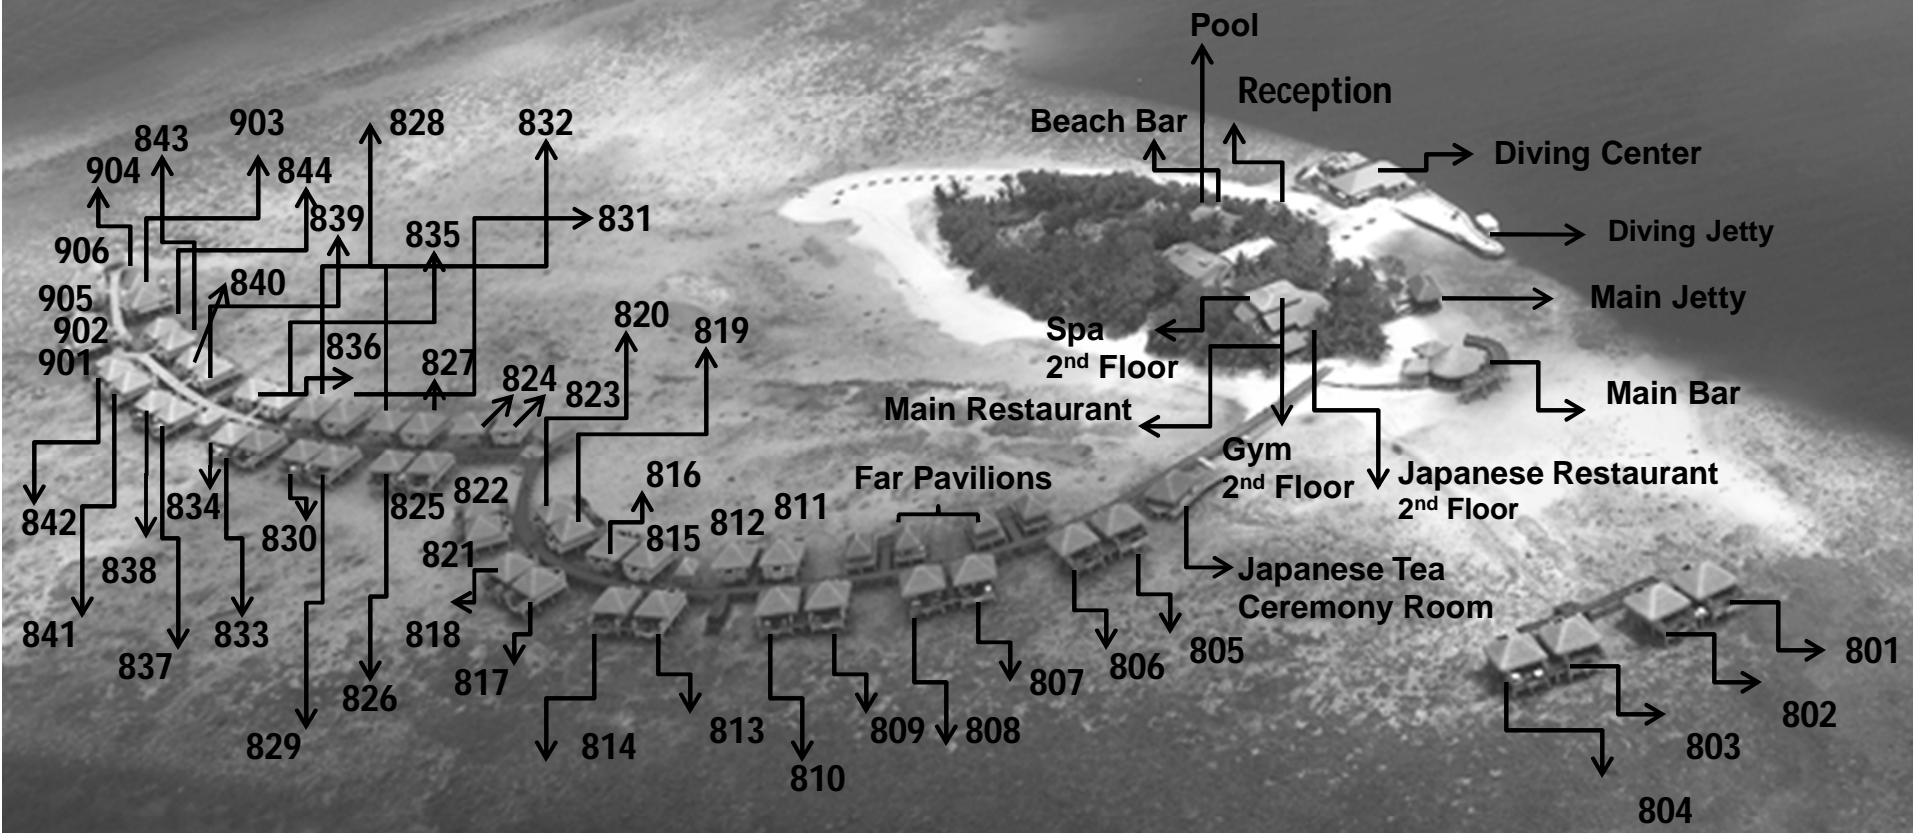

# MAP OF ADAARAN PRESTIGE VADOO

Sunrise/Sunset Villas – 805 to 844

Honeymoon Villas – 801 to 804

Japanese Villas – 901 to 906