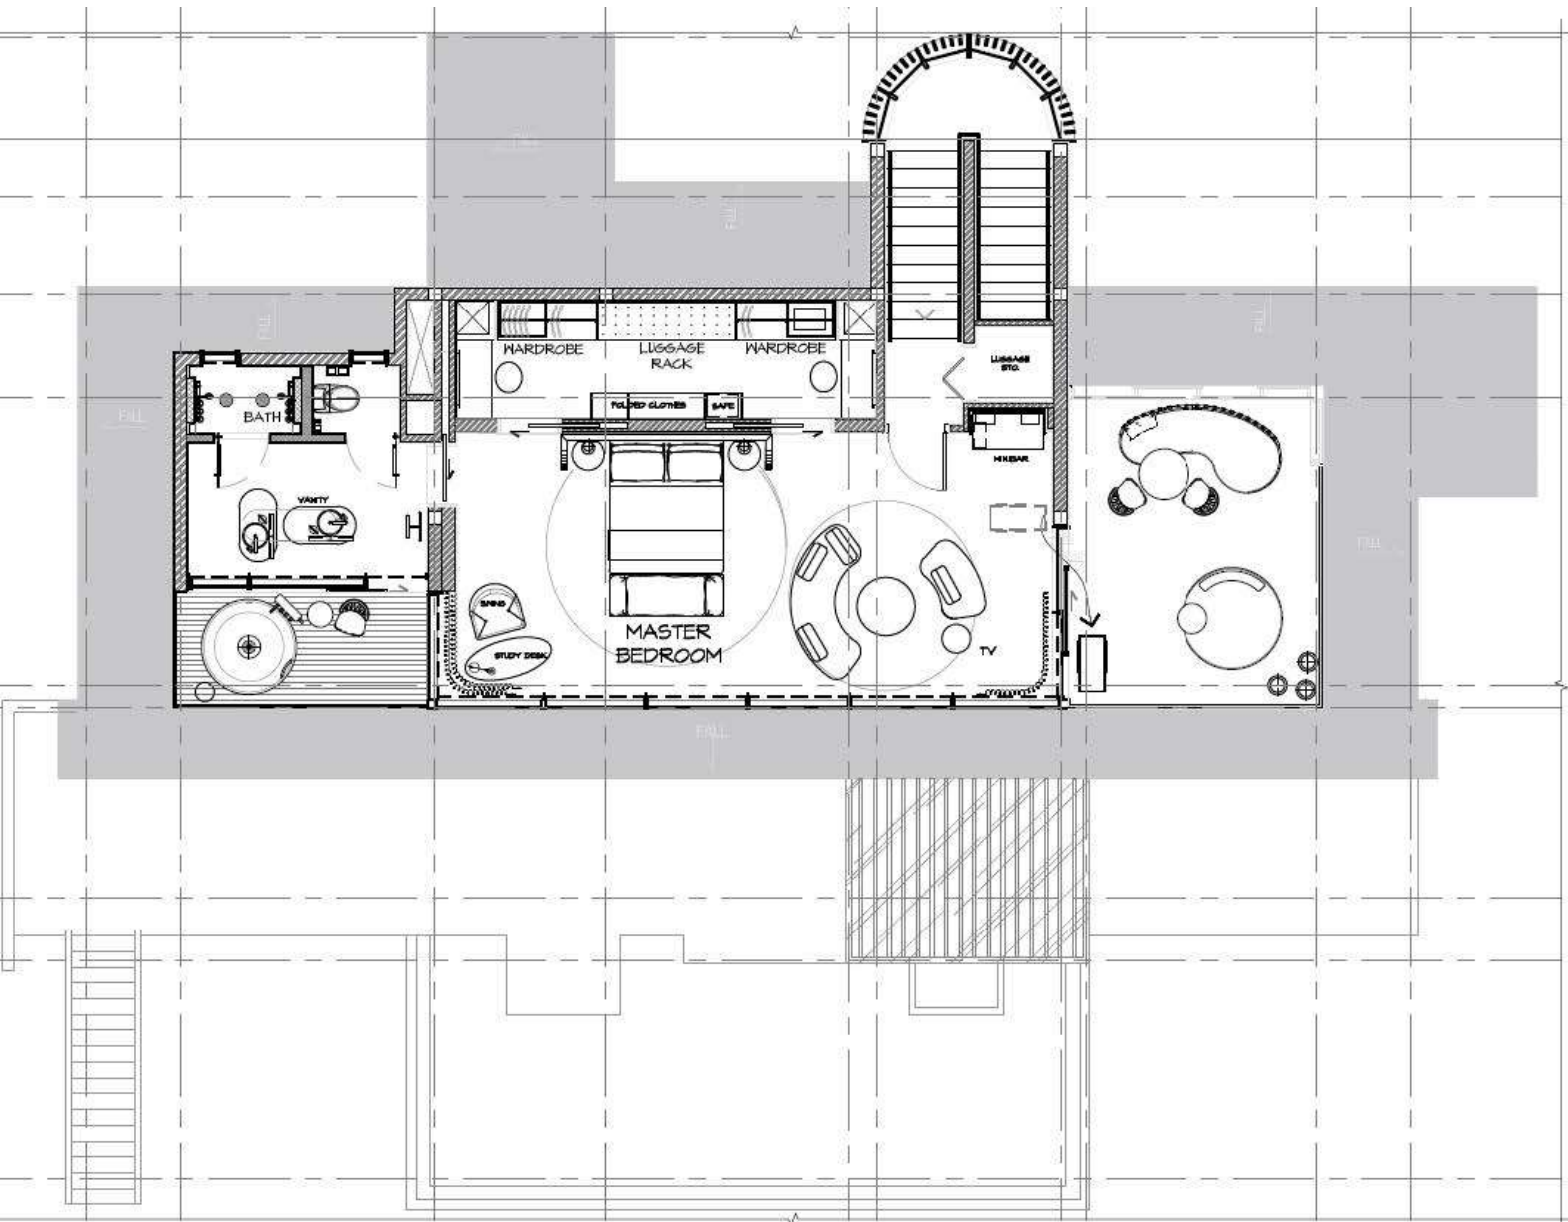

A

B

C

E

FURNITURE PLAN

SCALE 1:75

ARCH  
RE

FURNITURE PLAN

SCALE 1:75

ARCH  
RE

KIDS POD

1050

VERIFY

VERIFY

FURNITURE PLAN

SCALE 1:75