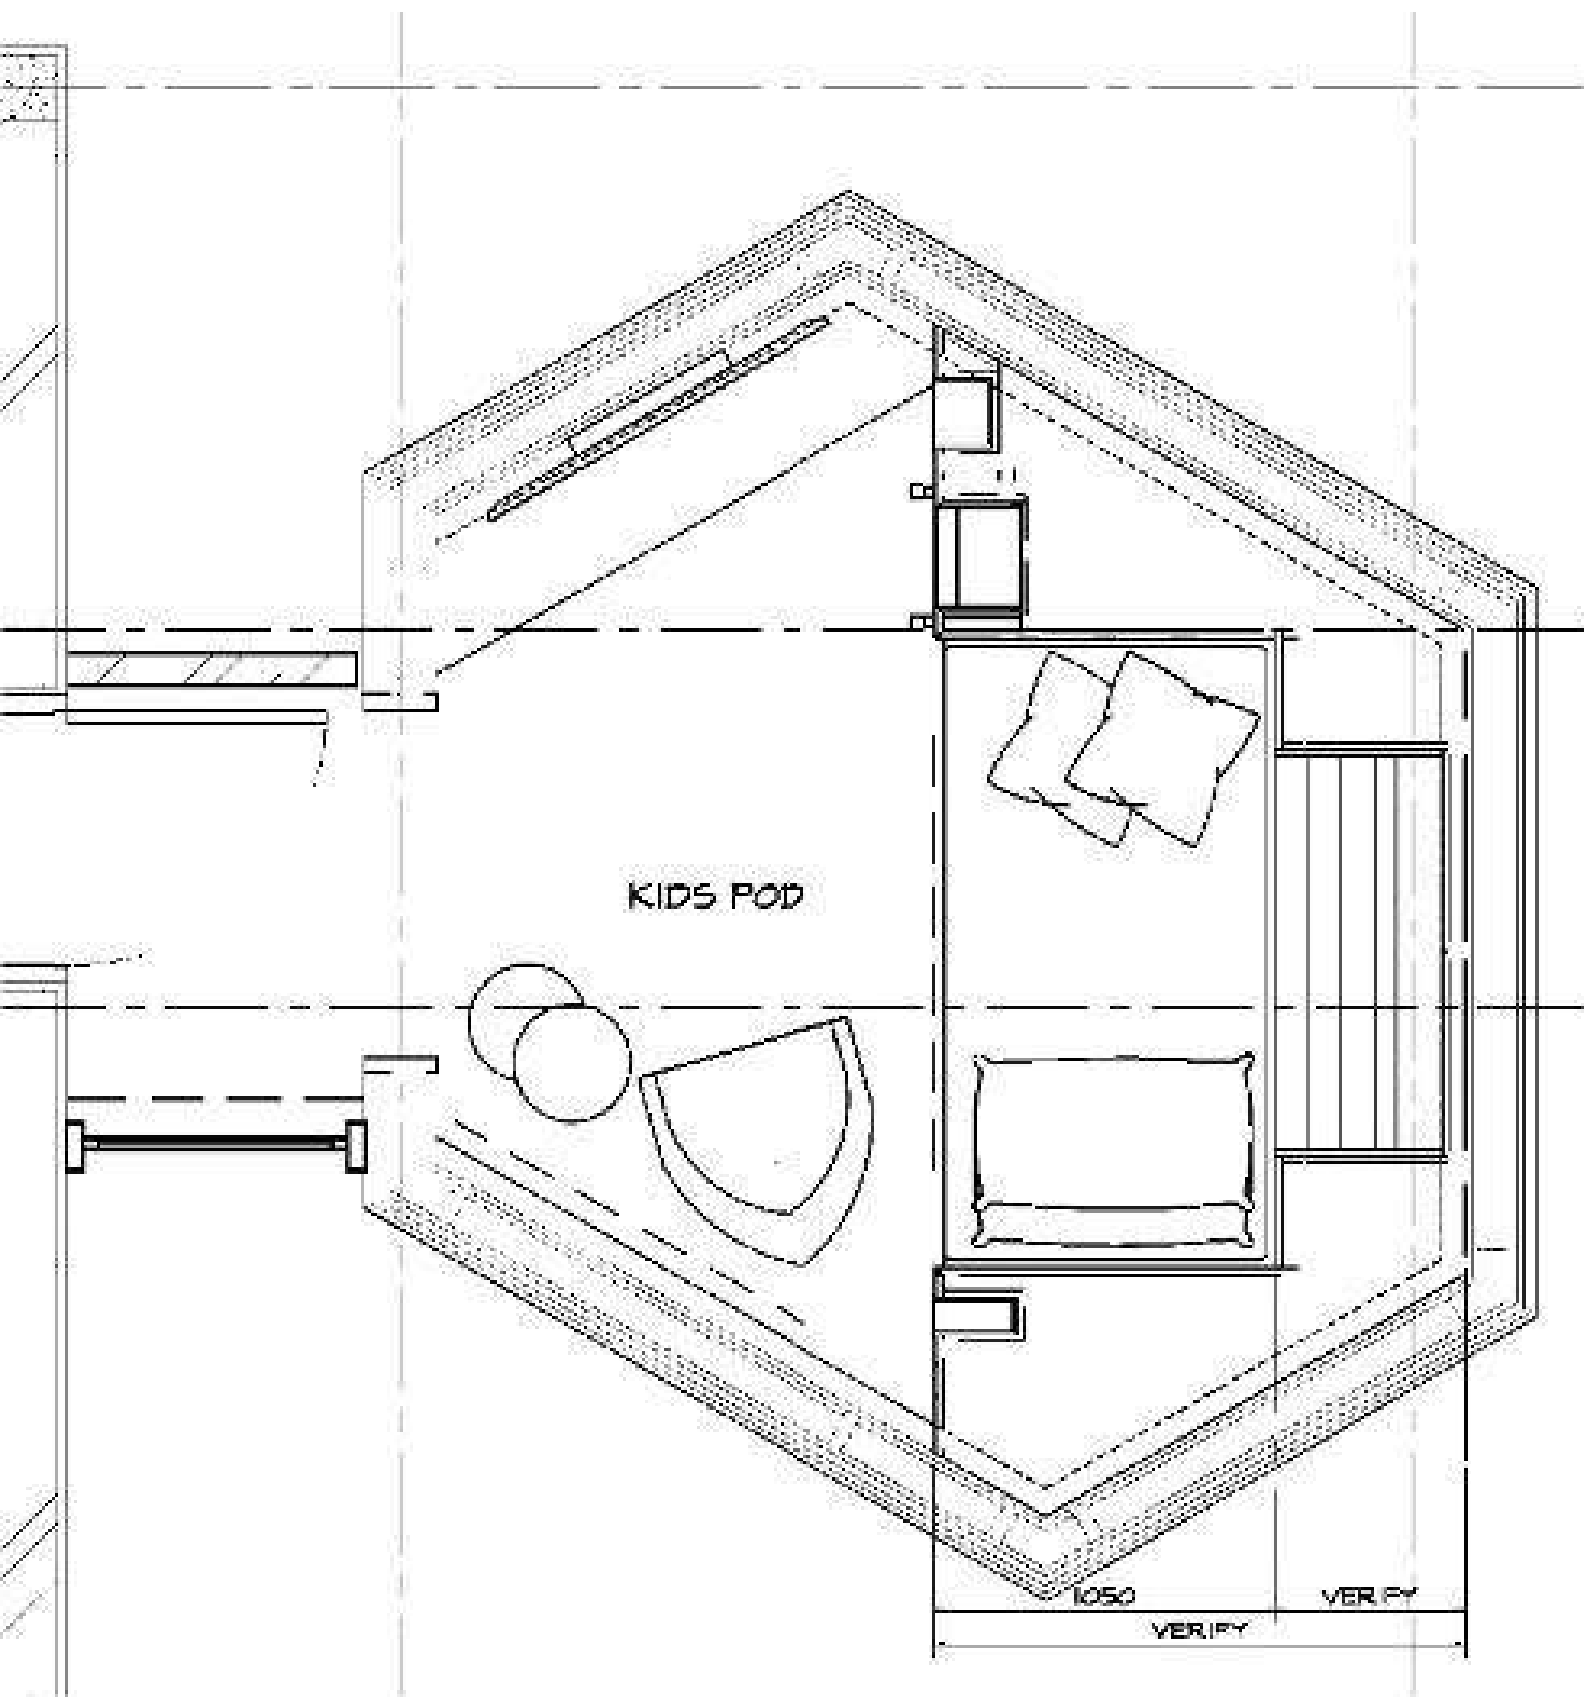

A

B

C

E

FURNITURE PLAN

SCALE 1:75

ARCH  
RE

FURNITURE PLAN

SCALE 1:75

ARCH  
RE

KIDS POD

1050

VERIFY

VERIFY

FURNITURE PLAN

SCALE 1:75