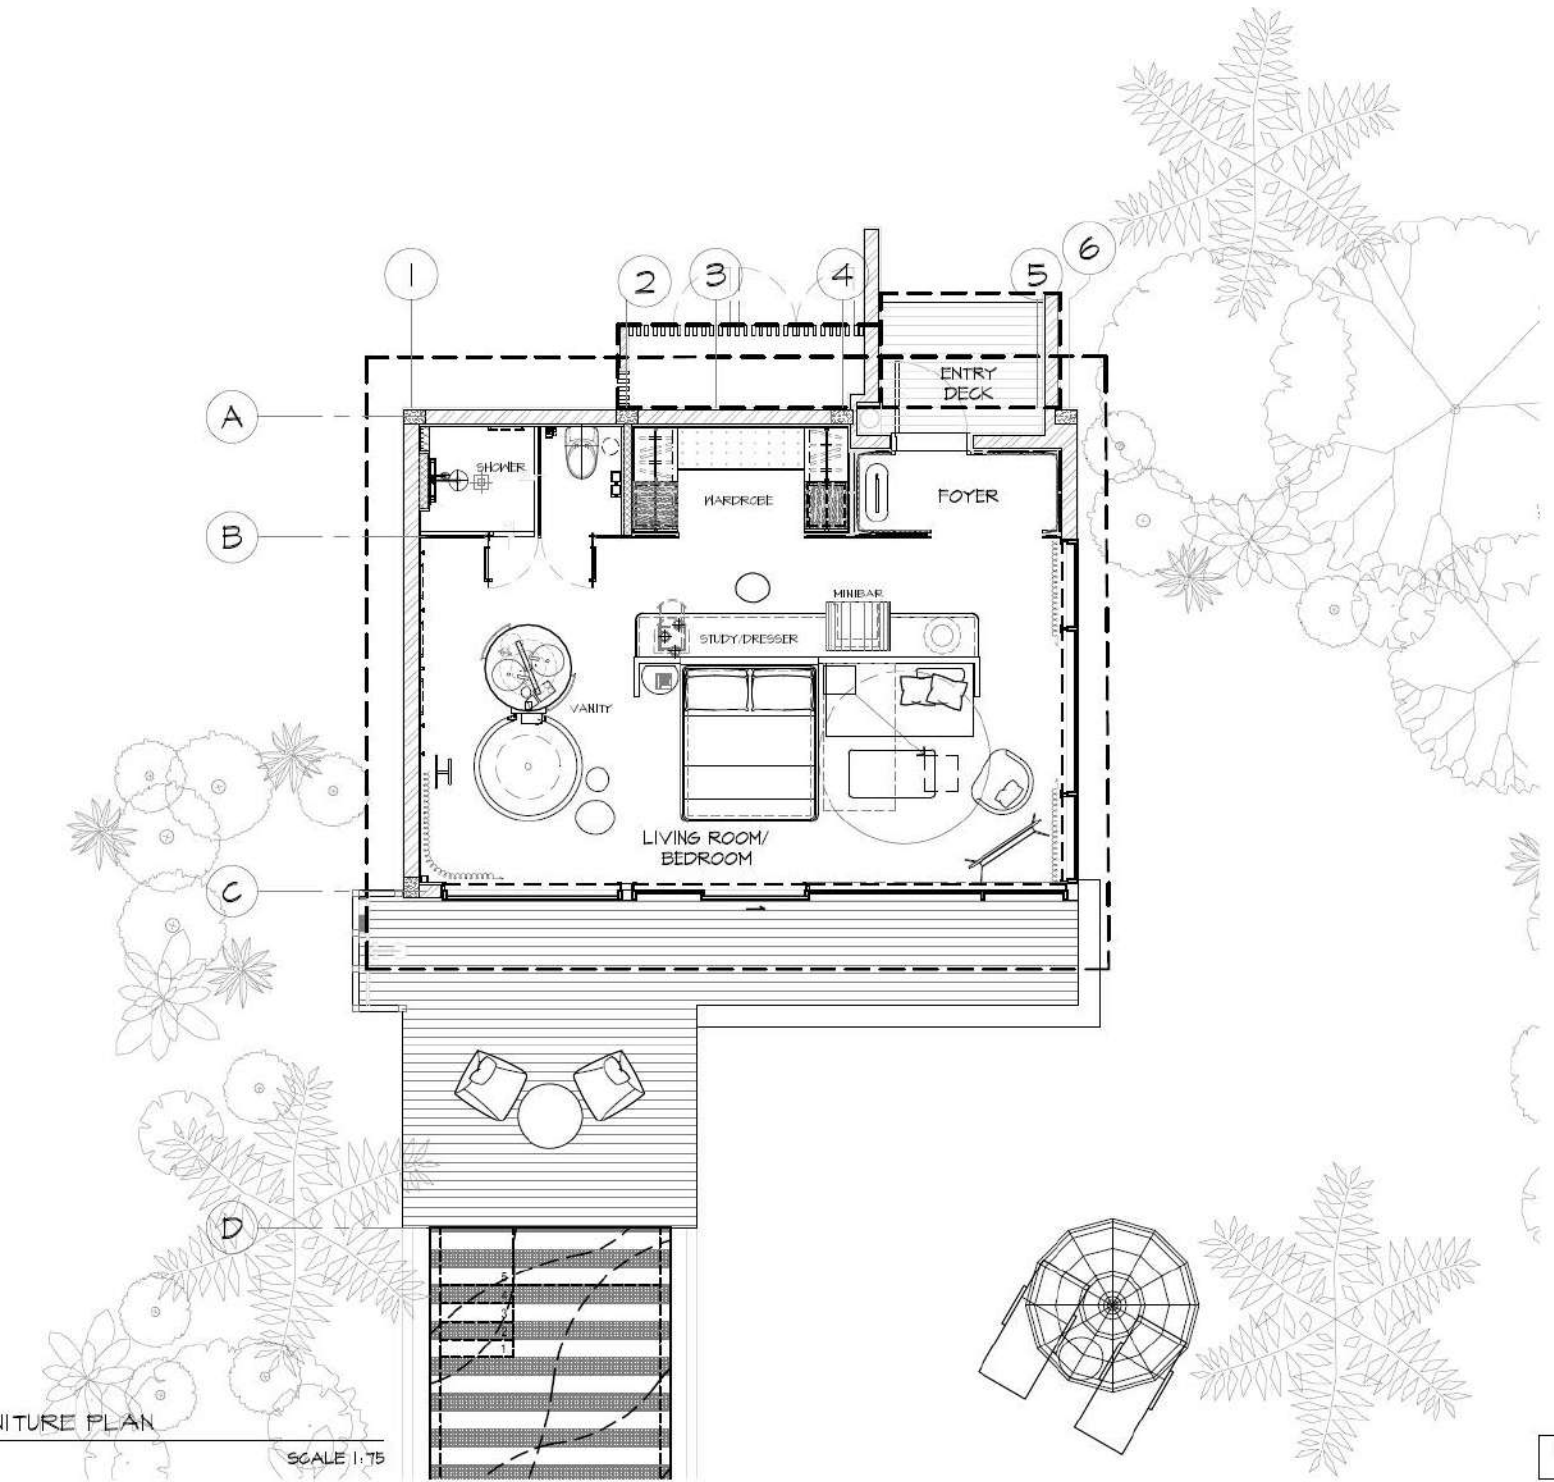

A

B

C

E

FURNITURE PLAN

SCALE 1:75

ARCH  
RE

FURNITURE PLAN

SCALE 1:75

ARCH  
RE

KIDS POD

1050

VERIFY

VERIFY

FURNITURE PLAN

SCALE 1:75