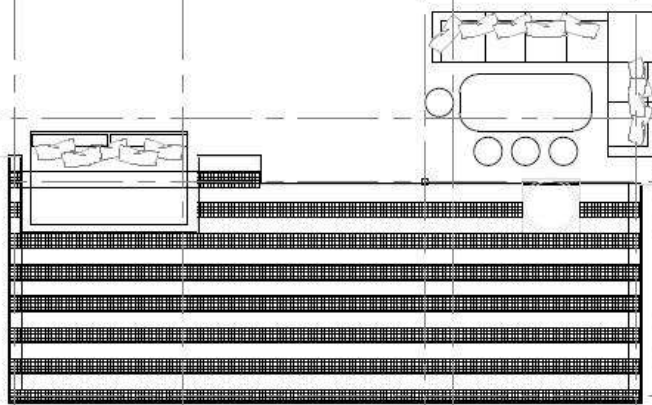

A

B

C

E

FURNITURE PLAN

SCALE 1:75

ARCH  
RE

FURNITURE PLAN

SCALE 1:75

ARCH  
RE

KIDS POD

1050

VERIFY

VERIFY

FURNITURE PLAN

SCALE 1:75