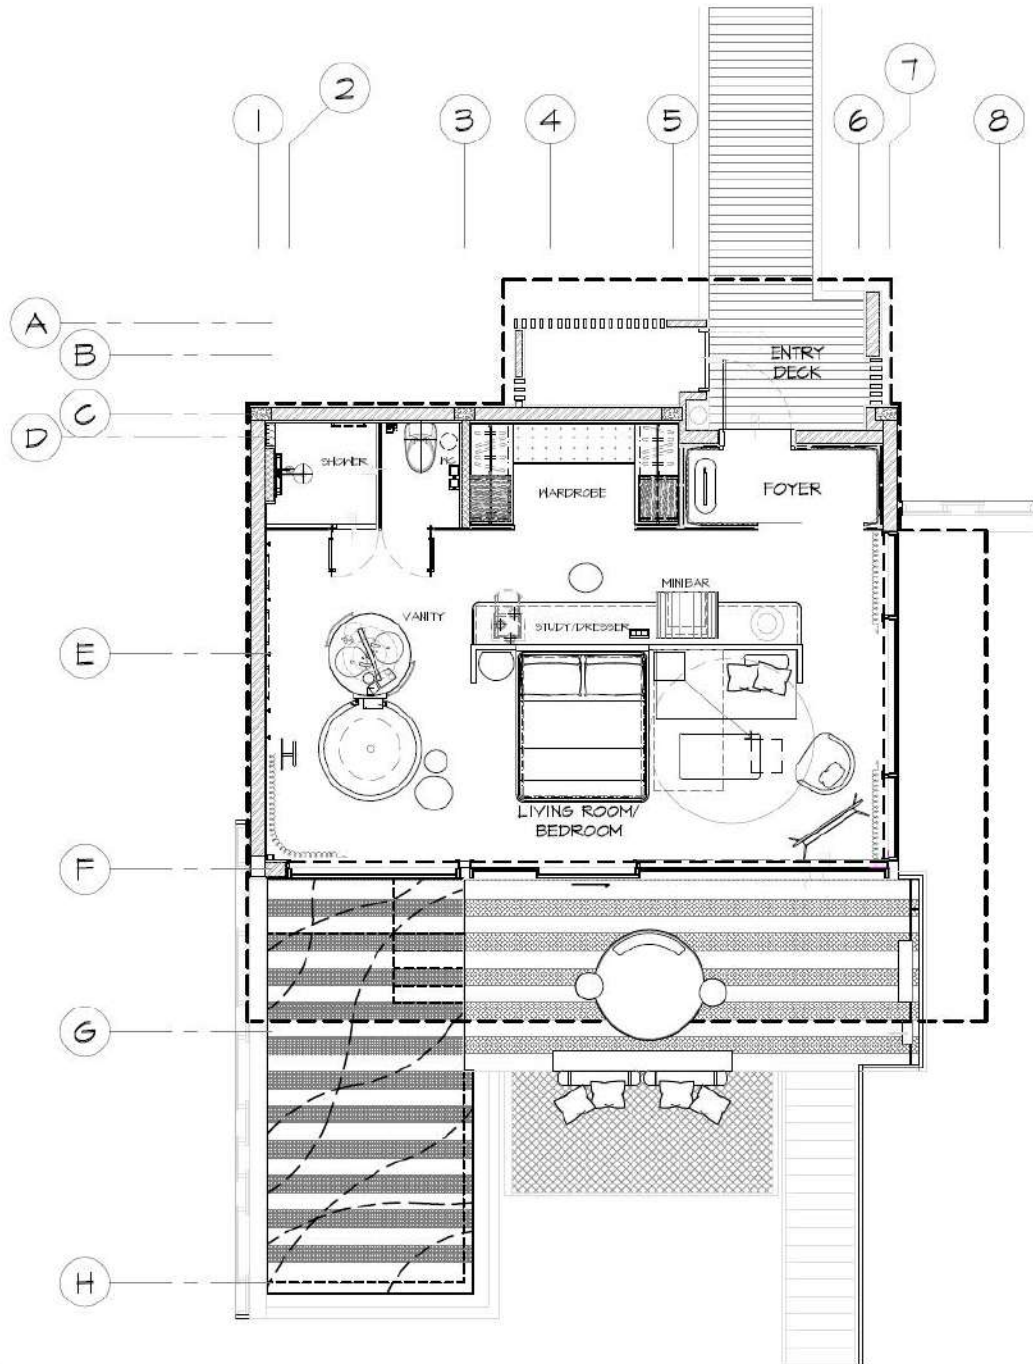

A

B

C

E

FURNITURE PLAN

SCALE 1:75

ARCH  
RE

FURNITURE PLAN

SCALE 1:75

ARCH  
RE

KIDS POD

1050

VERIFY

VERIFY

FURNITURE PLAN

SCALE 1:75