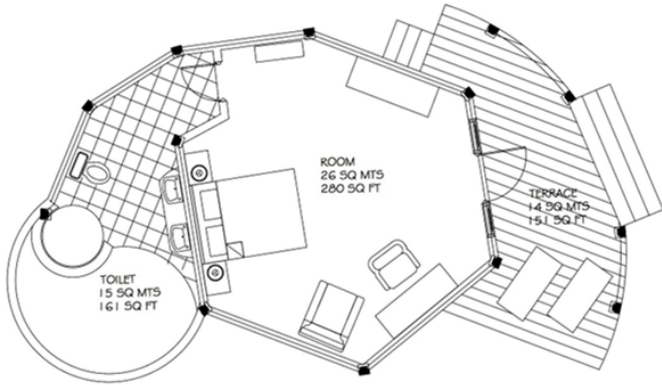

AREA CALCULATION OF KOMANDO GUEST ROOMS

BVL

(55 sq mts = 592 sq ft)

Room 26 sq mts = 280 sq ft
Bathroom 15 sq mts = 161 sq ft
Front deck 14 sq mts = 151 sq ft

JBV

(71 sq mts = 764 sq ft)

Room 26 sq mts = 280 sq ft
Bathroom 09 sq mts = 97 sq ft
Jacuzzi 22 sq mts = 237 sq ft
Front deck 14 sq mts = 151 sq ft

PJB

(71 sq mts = 764 sq ft)

Room 26 sq mts = 280sq ft
Bathroom 09 sq mts = 97 sq ft
Jacuzzi 22 sq mts = 237 sq ft
Front deck 14 sq mts = 151 sq ft

JVV

(88 sq mts = 947 sq ft)

Room 30 sq mts = 323 sq ft
 Bathroom 13 sq mts = 140 sq ft
 Sun deck 33 sq mts = 355 sq ft
 Entrance 09 sq mts = 97 sq ft

OJW

(94.3 sq mts = 1015 sq ft)

Room 30sq mts = 323 sq ft
 Bathroom 13 sq mts = 140 sq ft
 Sun deck 33 sq mts = 355 sq ft
 Entrance 09 sq mts = 97 sq ft
 Catamaran 6.3 sq mts = 68 sq ft