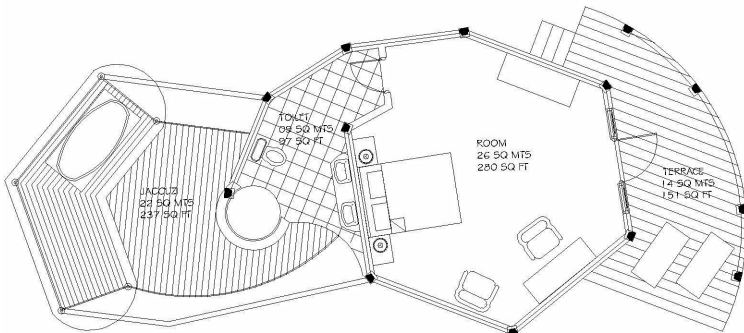

AREA CALCULATION OF KOMANDO GUEST ROOMS

BVL

(55 sq mts = 592 sq ft)

Room 26 sq mts = 280 sq ft
Bathroom 15 sq mts = 161 sq ft
Front deck 14 sq mts = 151 sq ft

JBV

(71 sq mts = 764 sq ft)

Room 26 sq mts = 280 sq ft
Bathroom 09 sq mts = 97 sq ft
Jacuzzi 22 sq mts = 237 sq ft
Front deck 14 sq mts = 151 sq ft

PJB

(71 sq mts = 764 sq ft)

Room 26 sq mts = 280sq ft
Bathroom 09 sq mts = 97 sq ft
Jacuzzi 22 sq mts = 237 sq ft
Front deck 14 sq mts = 151 sq ft

JVV

(88 sq mts = 947 sq ft)

Room 30 sq mts = 323 sq ft
 Bathroom 13 sq mts = 140 sq ft
 Sun deck 33 sq mts = 355 sq ft
 Entrance 09 sq mts = 97 sq ft

OJW

(94.3 sq mts = 1015 sq ft)

Room 30sq mts = 323 sq ft
 Bathroom 13 sq mts = 140 sq ft
 Sun deck 33 sq mts = 355 sq ft
 Entrance 09 sq mts = 97 sq ft
 Catamaran 6.3 sq mts = 68 sq ft