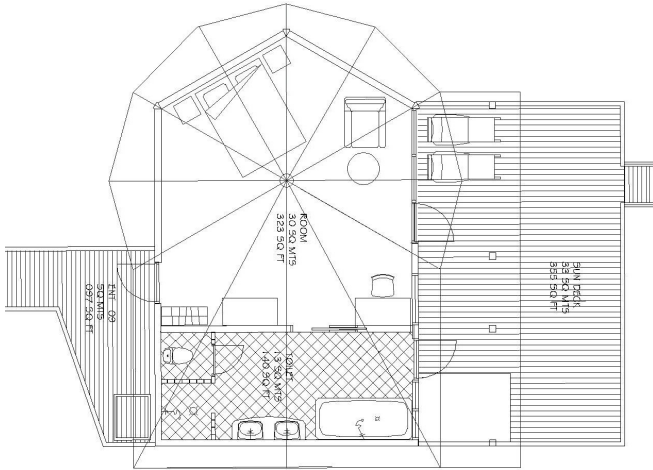

AREA CALCULATION OF KOMANDO GUEST ROOMS

BVL

(55 sq mts = 592 sq ft)

Room 26 sq mts = 280 sq ft
Bathroom 15 sq mts = 161 sq ft
Front deck 14 sq mts = 151 sq ft

JBV

(71 sq mts = 764 sq ft)

Room 26 sq mts = 280 sq ft
Bathroom 09 sq mts = 97 sq ft
Jacuzzi 22 sq mts = 237 sq ft
Front deck 14 sq mts = 151 sq ft

PJB

(71 sq mts = 764 sq ft)

Room 26 sq mts = 280sq ft
Bathroom 09 sq mts = 97 sq ft
Jacuzzi 22 sq mts = 237 sq ft
Front deck 14 sq mts = 151 sq ft

JVV

(88 sq mts = 947 sq ft)

Room 30 sq mts = 323 sq ft
 Bathroom 13 sq mts = 140 sq ft
 Sun deck 33 sq mts = 355 sq ft
 Entrance 09 sq mts = 97 sq ft

OJW

(94.3 sq mts = 1015 sq ft)

Room 30sq mts = 323 sq ft
 Bathroom 13 sq mts = 140 sq ft
 Sun deck 33 sq mts = 355 sq ft
 Entrance 09 sq mts = 97 sq ft
 Catamaran 6.3 sq mts = 68 sq ft