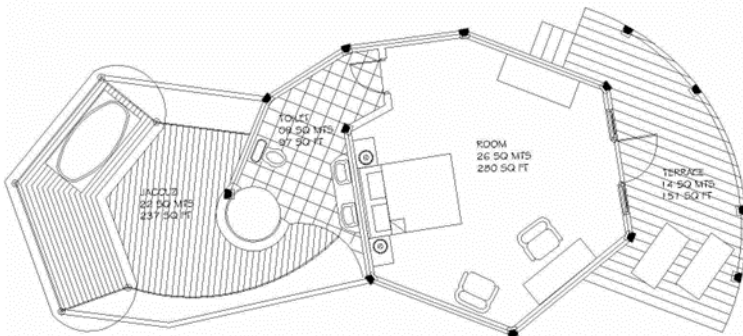

AREA CALCULATION OF KOMANDO GUEST ROOMS

BVL

(55 sq mts = 592 sq ft)

Room 26 sq mts = 280 sq ft
Bathroom 15 sq mts = 161 sq ft
Front deck 14 sq mts = 151 sq ft

JBV

(71 sq mts = 764 sq ft)

Room 26 sq mts = 280 sq ft
Bathroom 09 sq mts = 97 sq ft
Jacuzzi 22 sq mts = 237 sq ft
Front deck 14 sq mts = 151 sq ft

PJB

(71 sq mts = 764 sq ft)

Room 26 sq mts = 280sq ft
Bathroom 09 sq mts = 97 sq ft
Jacuzzi 22 sq mts = 237 sq ft
Front deck 14 sq mts = 151 sq ft

JVV

(88 sq mts = 947 sq ft)

Room 30 sq mts = 323 sq ft
 Bathroom 13 sq mts = 140 sq ft
 Sun deck 33 sq mts = 355 sq ft
 Entrance 09 sq mts = 97 sq ft

OJW

(94.3 sq mts = 1015 sq ft)

Room 30sq mts = 323 sq ft
 Bathroom 13 sq mts = 140 sq ft
 Sun deck 33 sq mts = 355 sq ft
 Entrance 09 sq mts = 97 sq ft
 Catamaran 6.3 sq mts = 68 sq ft