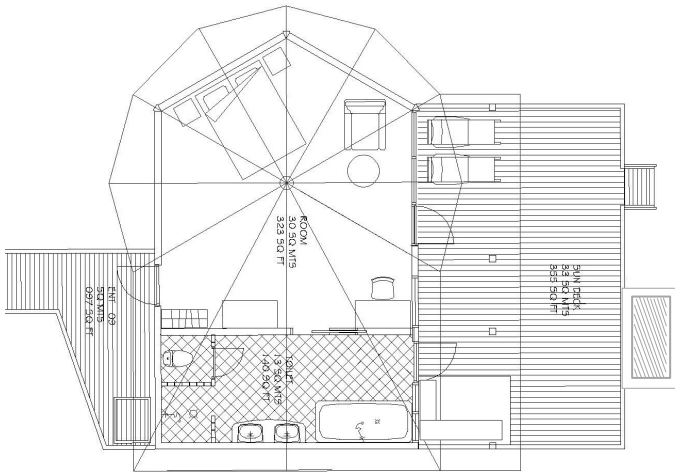

AREA CALCULATION OF KOMANDO GUEST ROOMS

BVL

(55 sq mts = 592 sq ft)

Room 26 sq mts = 280 sq ft
Bathroom 15 sq mts = 161 sq ft
Front deck 14 sq mts = 151 sq ft

JBV

(71 sq mts = 764 sq ft)

Room 26 sq mts = 280 sq ft
Bathroom 09 sq mts = 97 sq ft
Jacuzzi 22 sq mts = 237 sq ft
Front deck 14 sq mts = 151 sq ft

PJB

(71 sq mts = 764 sq ft)

Room 26 sq mts = 280sq ft
Bathroom 09 sq mts = 97 sq ft
Jacuzzi 22 sq mts = 237 sq ft
Front deck 14 sq mts = 151 sq ft

JVV

(88 sq mts = 947 sq ft)

Room 30 sq mts = 323 sq ft
 Bathroom 13 sq mts = 140 sq ft
 Sun deck 33 sq mts = 355 sq ft
 Entrance 09 sq mts = 97 sq ft

OJW

(94.3 sq mts = 1015 sq ft)

Room 30sq mts = 323 sq ft
 Bathroom 13 sq mts = 140 sq ft
 Sun deck 33 sq mts = 355 sq ft
 Entrance 09 sq mts = 97 sq ft
 Catamaran 6.3 sq mts = 68 sq ft