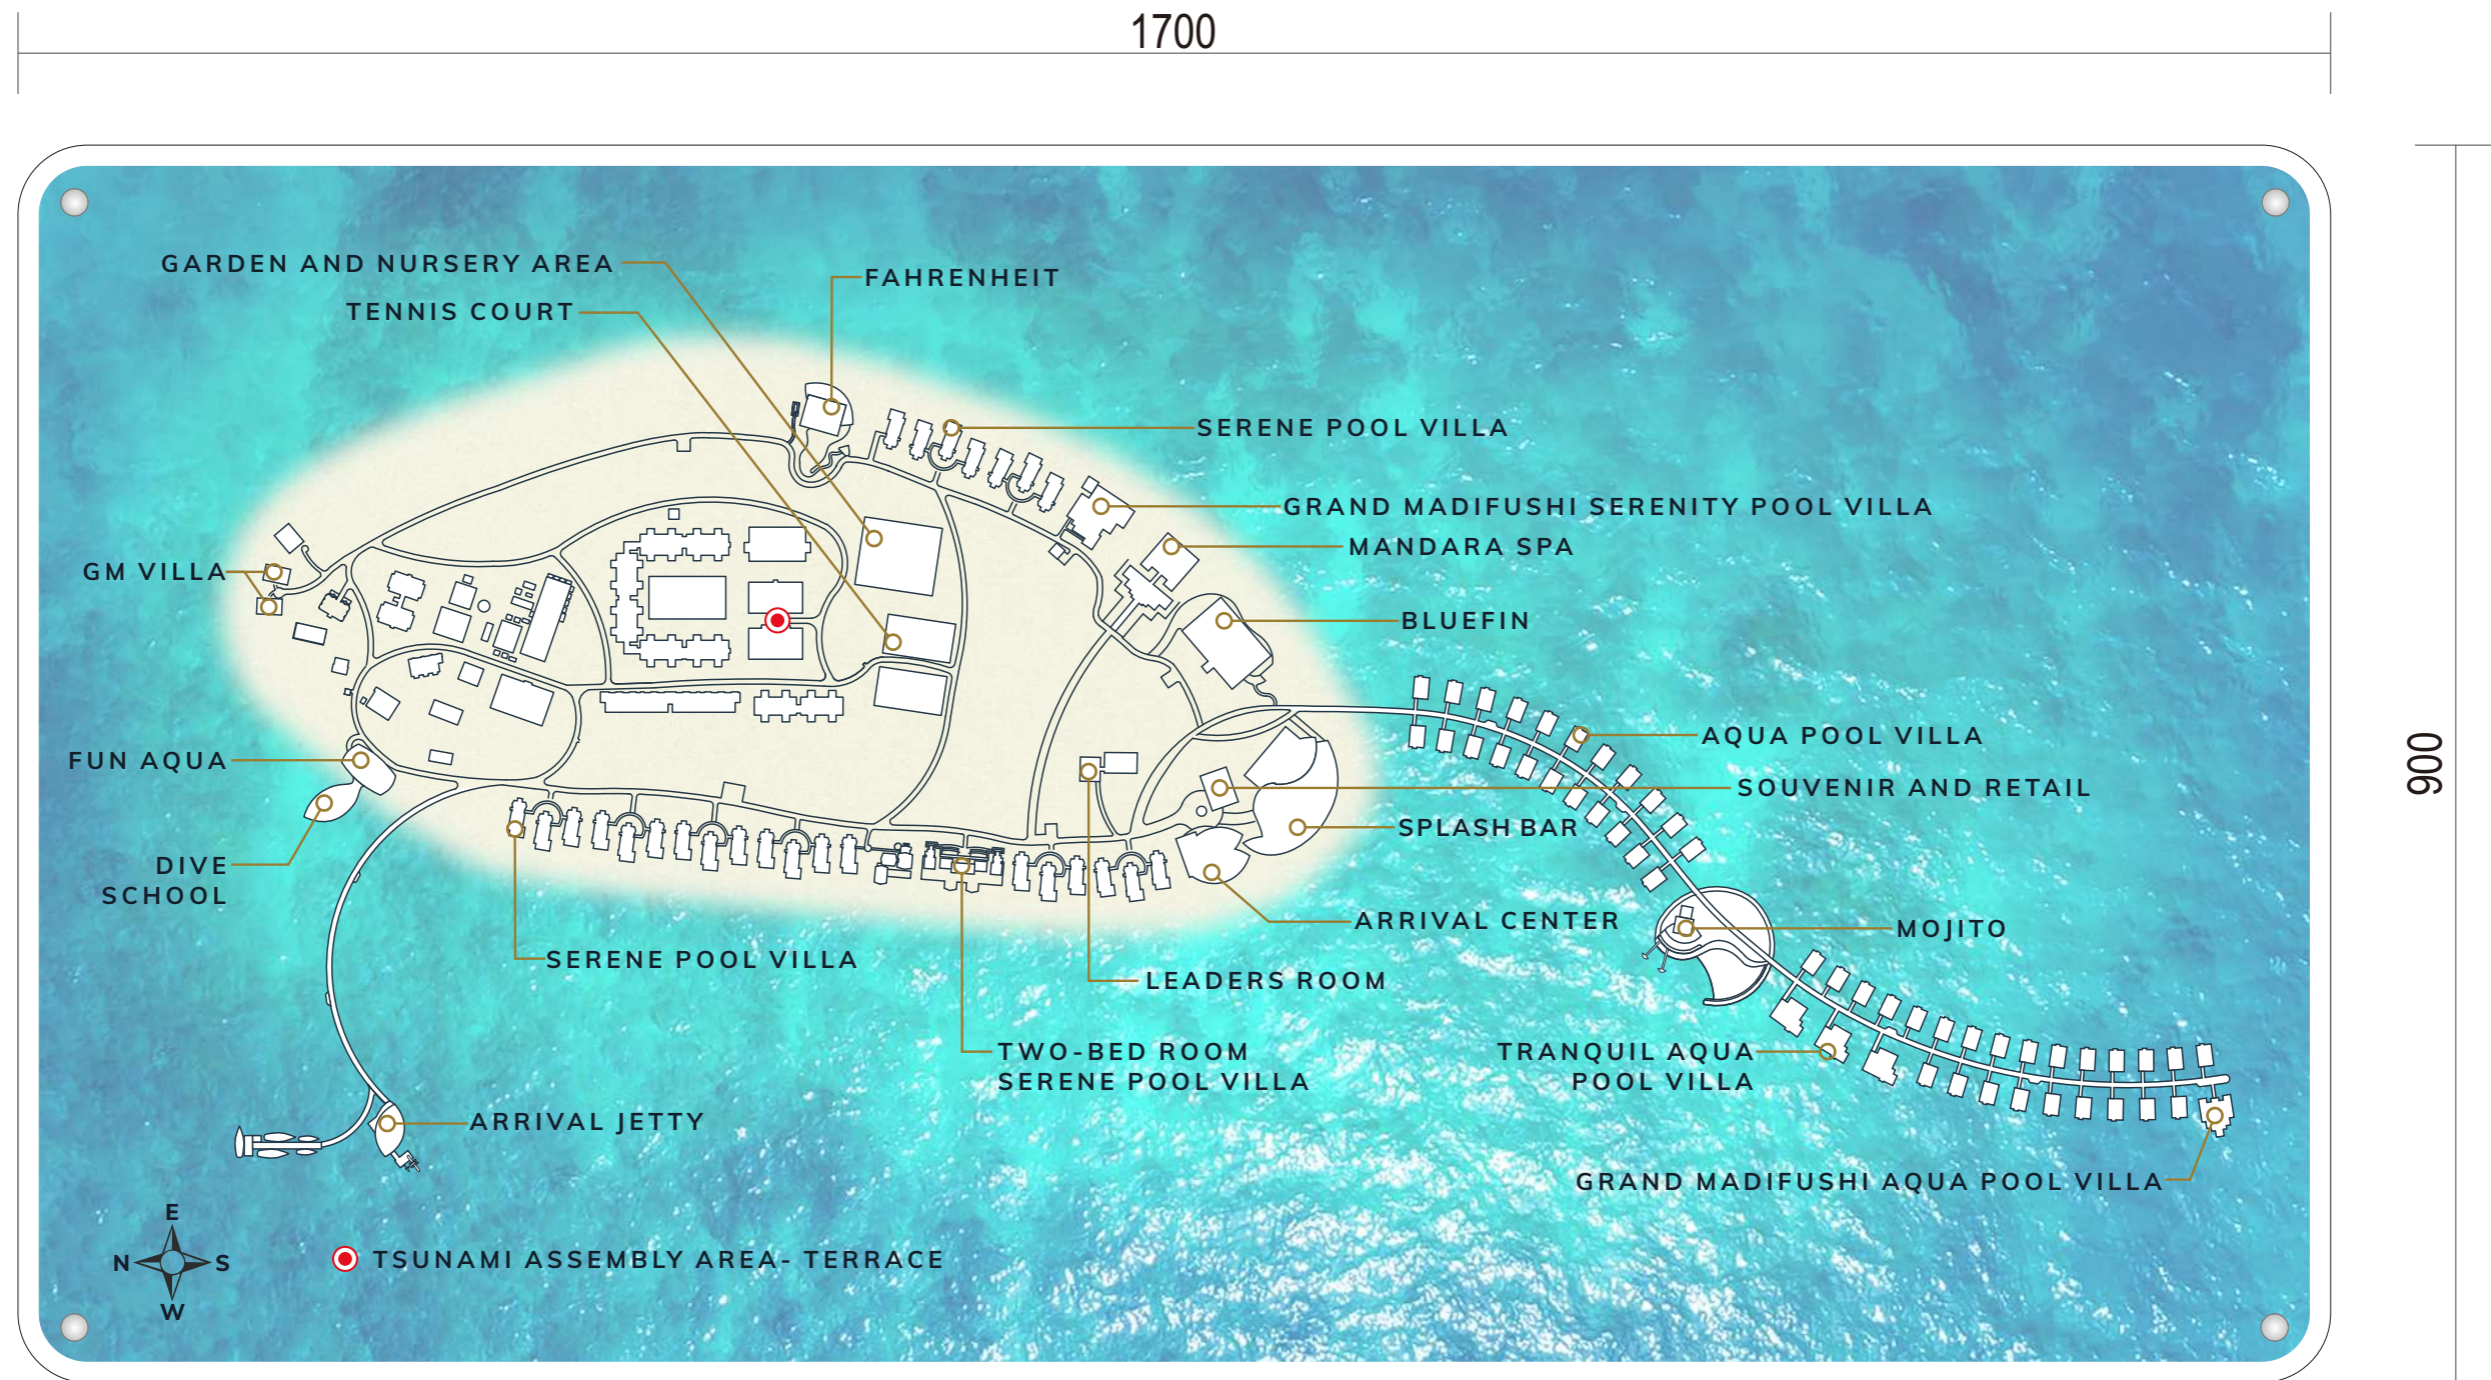

MADIFUSHI MALDIVES RESORT - DIRECTORY SIGN

Specification

Qty. 1 pcs.

3 mm. thick Clear acrylic with Inkjet printing applied to back side

Client :

Drawing No. : **Revised 2**

Date : **12 September 2022**

WARNING : This drawing is the property of Sign Works Company. The undersigned agrees it shall not be reproduced, copied or disposed of directly or indirectly, not used for any other purpose without express permission of Sign Works Company