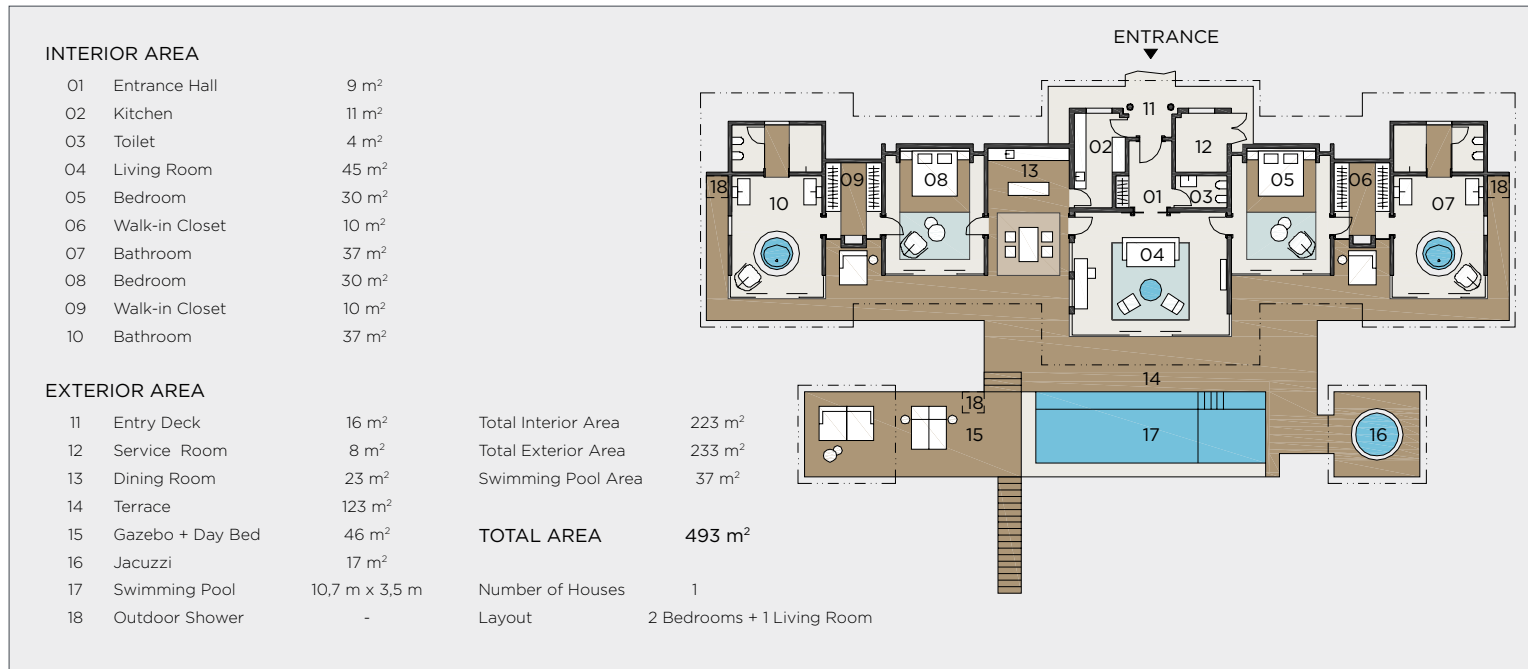

OCEAN POOL HOUSE

VELAA PRIVATE ISLAND