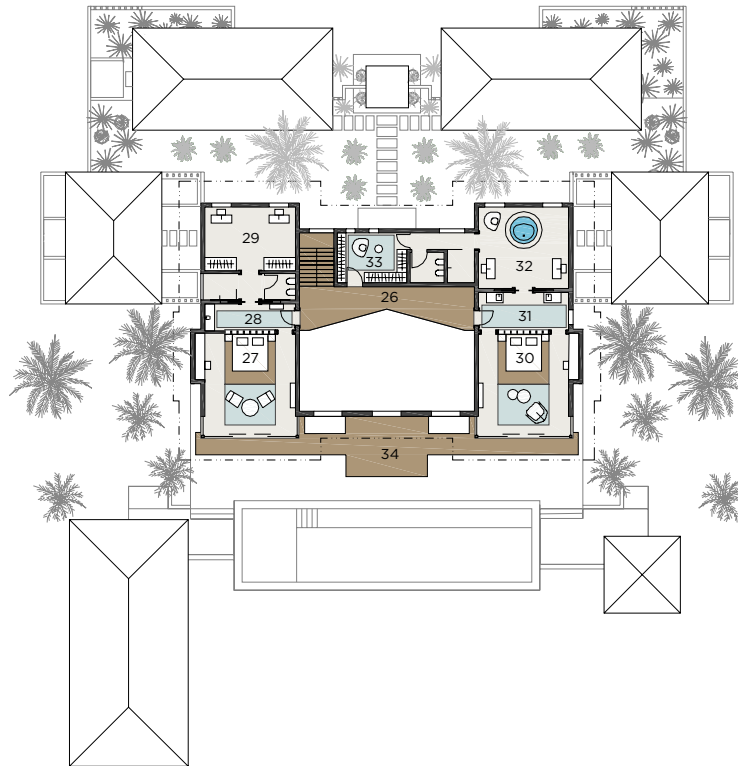

VELAA PRIVATE RESIDENCE

GROUND FLOOR

INTERIOR AREA

01	Entrance Hall	10 m²
02	Service Room	5 m²
03	Toilet	5 m²
04	Kitchen	13 m²
05	Living Room + Dining Area	82 m²
06	Bedroom	38 m²
07	Bedroom Front Hall	9 m²
08	Bathroom	35 m²
09	Bedroom	38 m²
10	Bedroom Front Hall	9 m²
11	Bathroom	35 m²
12	Massage Room	29 m²
13	Private Gym	29 m²

EXTERIOR AREA

14	Entrance Atrium	250 m²
15	Spa	26 m²
16	Gazebo with Day Bed	26 m²
17	Bathroom Garden	26 m²
18	Outdoor Bathroom	42 m²
19	Bathroom Garden	26 m²
20	Outdoor Bathroom	42 m²
21	Gazebo with Dining Area, Outdoor Kitchen & Pool Table	76 m²
22	Terrace	139 m²
23	Gazebo with Day Bed	10 m²
24	Swimming Pool	16,8 m x 4,2 m
25	Outdoor Shower	-

1st FLOOR

INTERIOR AREA

26	Living Room Atrium	21 m²
27	Bedroom	39 m²
28	Bedroom Front Hall	9 m²
29	Bathroom	35 m²
30	Bedroom	39 m²
31	Bedroom Front Hall	13 m²
32	Bathroom	44 m²
33	Walk-in Closet	15 m²

EXTERIOR AREA

34	Terrace	38 m²

Total Interior Area	552 m²
Total Exterior Area	701 m²
Swimming Pool Area	71 m²

TOTAL AREA 1324 m²

Number of Residences 4
Layout 4 Bedrooms + 1 Living Room

Wifi

Private pool

Wine fridge

Hair dryer

Branded bathroom amenities

Villa butler

Personal gym

Sunset views

King size bed

Mini bar

Beach footwear

Separate rain shower

Life jackets

Spa treatment room

Gazebo with daybed

Flat screen TV

Espresso coffee machine

Bathrobes and slippers

Free standing bath

Jacuzzi