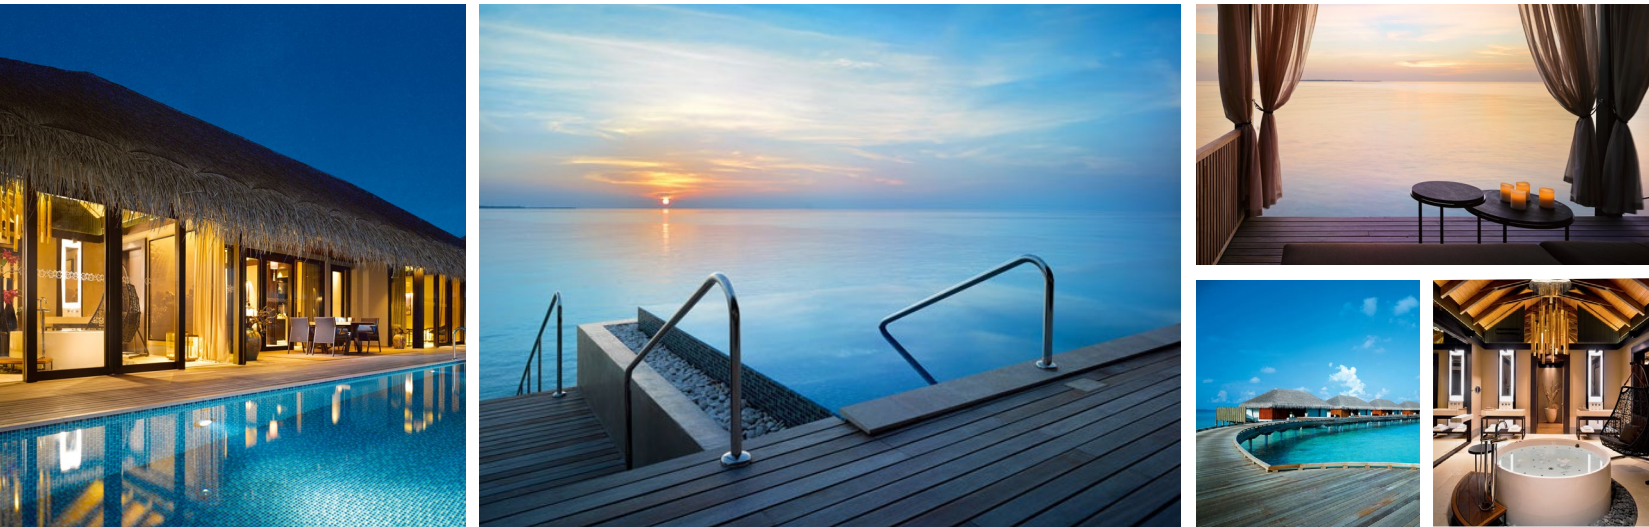

SUNSET DELUXE WATER POOL VILLA

VELAA PRIVATE ISLAND

With a private pool, large terrace and luxurious day bed facing the magnificent ocean, these villas are ideal for savouring the final moments of the day.

Perfectly positioned to capture the idyllic Maldivian sunsets, these one-bedroom over water villas offer an expansive sun deck and large relaxing daybed with plush scatter cushions. The sprawling living room is centered around a viewing porthole which gives front row views to the vibrant marine life below. It's features include a bar area with amply stocked wine fridge. The spacious bedroom and voluminous bathroom are home to a circular bath and swinging chair, and open onto a terrace and pool deck with steps leading gently into the sea.

HIGHLIGHTS OF THE VILLA:

- Master bedroom with super king size bed opening onto the terrace.
- Large bathroom with rain shower, his and hers sinks and a circular bath tub featuring mood lighting and unlimited ocean views.
- Separate spacious living room featuring its own bar area complete with a private wine fridge and sofa that can be converted into a bed.
- Sundeck with canvas privacy sails, a large infinity pool, alfresco dining area and steps leading directly into the lagoon.
- Gazebo featuring a boundless reclining daybed with comfy scatter cushions.