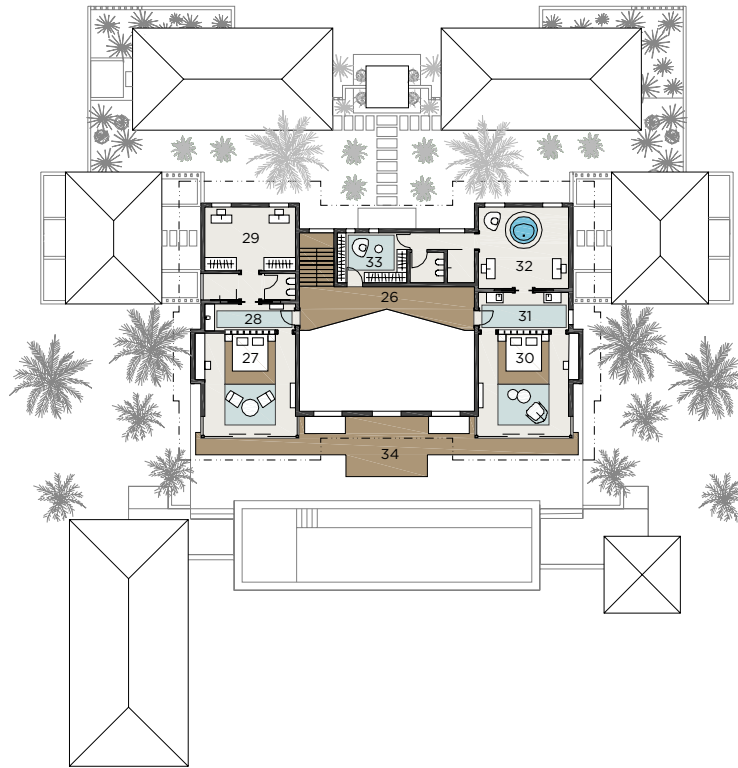

NIKA PRIVATE RESIDENCE

GROUND FLOOR

INTERIOR AREA

01	Entrance Hall	10 m²
02	Service Room	5 m²
03	Toilet	5 m²
04	Kitchen	13 m²
05	Living Room + Dining Area	82 m²
06	Bedroom	38 m²
07	Bedroom Front Hall	9 m²
08	Bathroom	35 m²
09	Bedroom	38 m²
10	Bedroom Front Hall	9 m²
11	Bathroom	35 m²
12	Massage Room	29 m²
13	Private Gym	29 m²

EXTERIOR AREA

14	Entrance Atrium	250 m²
15	Spa	26 m²
16	Gazebo with Day Bed	26 m²
17	Bathroom Garden	26 m²
18	Outdoor Bathroom	42 m²
19	Bathroom Garden	26 m²
20	Outdoor Bathroom	42 m²
21	Gazebo with Dining Area, Outdoor Kitchen & Pool Table	76 m²
22	Terrace	139 m²
23	Gazebo with Day Bed	10 m²
24	Swimming Pool	16,8 m x 4,2 m
25	Outdoor Shower	-

1st FLOOR

INTERIOR AREA

26	Living Room Atrium	21 m²
27	Bedroom	39 m²
28	Bedroom Front Hall	9 m²
29	Bathroom	35 m²
30	Bedroom	39 m²
31	Bedroom Front Hall	13 m²
32	Bathroom	44 m²
33	Walk-in Closet	15 m²

EXTERIOR AREA

34	Terrace	38 m²

Total Interior Area	552 m²
Total Exterior Area	701 m²
Swimming Pool Area	71 m²

TOTAL AREA 1324 m²

Number of Residences 4
Layout 4 Bedrooms + 1 Living Room

Wifi

Private pool

Wine fridge

Hair dryer

Branded bathroom amenities

Villa butler

Personal gym

Sunset views

King size bed

Mini bar

Beach footwear

Separate rain shower

Life jackets

Spa treatment room

Gazebo with daybed

Flat screen TV

Espresso coffee machine

Bathrobes and slippers

Free standing bath

Jacuzzi