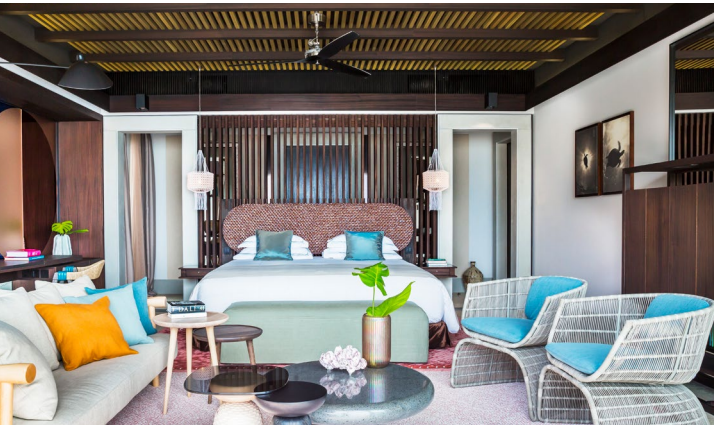

NIKA PRIVATE RESIDENCE

VELAA PRIVATE ISLAND