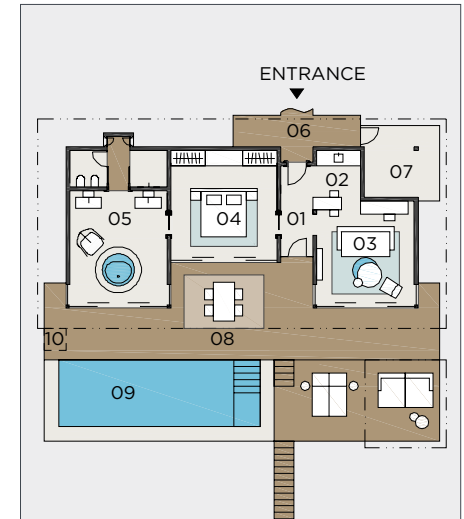

INTERIOR AREA

01	Entrance Hall	7 m²
02	Kitchenette with Bar	7 m²
03	Living Room	24 m²
04	Bedroom	27 m²
05	Bathroom	37 m²

EXTERIOR AREA

06	Entry Deck	10 m²
07	Service Room	12 m²
08	Terrace	92 m²
09	Swimming Pool	9,3 m x 3,1 m
10	Outdoor Shower	-

Total Interior Area	102 m²
Total Exterior Area	114 m²
Swimming Pool Area	29 m²

TOTAL AREA 245 m²

Number of Villas 8
Layout 1 Bedroom + 1 Living Room

Wifi	Private pool	Wine fridge	Hair dryer	Branded bathroom amenities	Villa butler
Sunset views	King size bed	Mini bar	Beach footwear	Separate rain shower	Life jackets
Gazebo with daybed	Flat screen TV	Espresso coffee machine	Bathrobes and slippers	Free standing bath