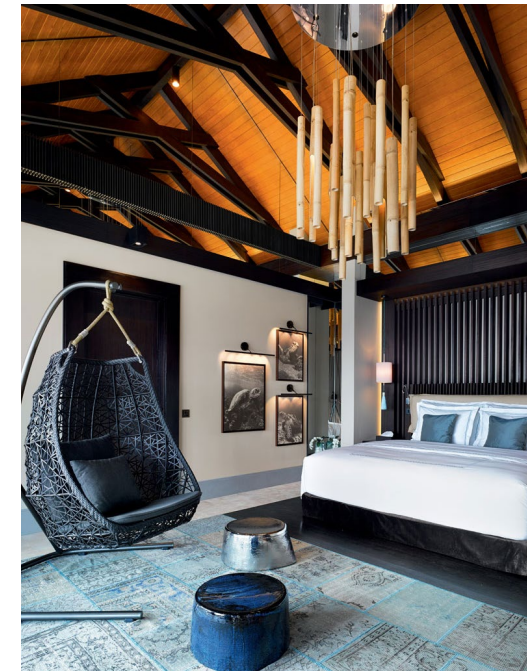

EXTERIOR AREA

12	Entry Deck	45 m²
13	Entrance Atrium	14 m²
14	Dining Room	23 m²
15	Private Spa	19 m²
16	Terrace	144 m²
17	Gazebo + Day Bed	16 m²
18	Dining Gazebo	19 m²
19	Private Beach	57 m²
20	Swimming Pool	16,5 m x 3,9 m
21	Outdoor Shower	-