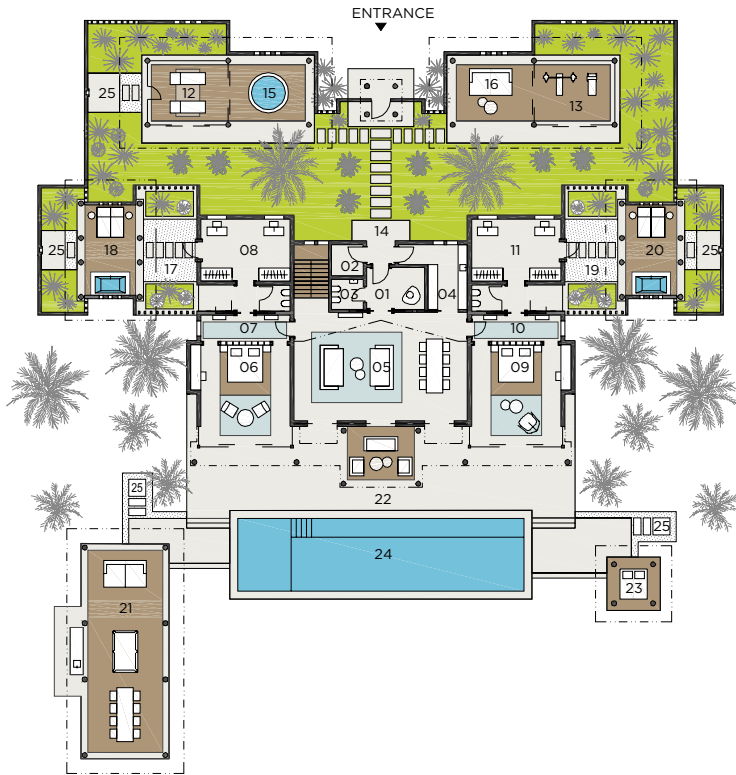

VELAA PRIVATE RESIDENCE

GROUND FLOOR

INTERIOR AREA

01	Entrance Hall	10 m²
02	Service Room	5 m²
03	Toilet	5 m²
04	Kitchen	13 m²
05	Living Room + Dining Area	82 m²
06	Bedroom	38 m²
07	Bedroom Front Hall	9 m²
08	Bathroom	35 m²
09	Bedroom	38 m²
10	Bedroom Front Hall	9 m²
11	Bathroom	35 m²
12	Massage Room	29 m²
13	Private Gym	29 m²

EXTERIOR AREA

14	Entrance Atrium	250 m²
15	Spa	26 m²
16	Gazebo with Day Bed	26 m²
17	Bathroom Garden	26 m²
18	Outdoor Bathroom	42 m²
19	Bathroom Garden	26 m²
20	Outdoor Bathroom	42 m²
21	Gazebo with Dining Area, Outdoor Kitchen & Pool Table	76 m²
22	Terrace	139 m²
23	Gazebo with Day Bed	10 m²
24	Swimming Pool	16,8 m x 4,2 m
25	Outdoor Shower	-

1st FLOOR

INTERIOR AREA

26	Living Room Atrium	21 m²
27	Bedroom	39 m²
28	Bedroom Front Hall	9 m²
29	Bathroom	35 m²
30	Bedroom	39 m²
31	Bedroom Front Hall	13 m²
32	Bathroom	44 m²
33	Walk-in Closet	15 m²

EXTERIOR AREA

34	Terrace	38 m²

Total Interior Area	552 m²
Total Exterior Area	701 m²
Swimming Pool Area	71 m²

TOTAL AREA 1324 m²

Number of Residences 4
Layout 4 Bedrooms + 1 Living Room

Wifi

Private pool

Wine fridge

Hair dryer

Branded bathroom amenities

Villa butler

Personal gym

Sunset views

King size bed

Mini bar

Beach footwear

Separate rain shower

Life jackets

Spa treatment room

Gazebo with daybed

Flat screen TV

Espresso coffee machine

Bathrobes and slippers

Free standing bath

Jacuzzi