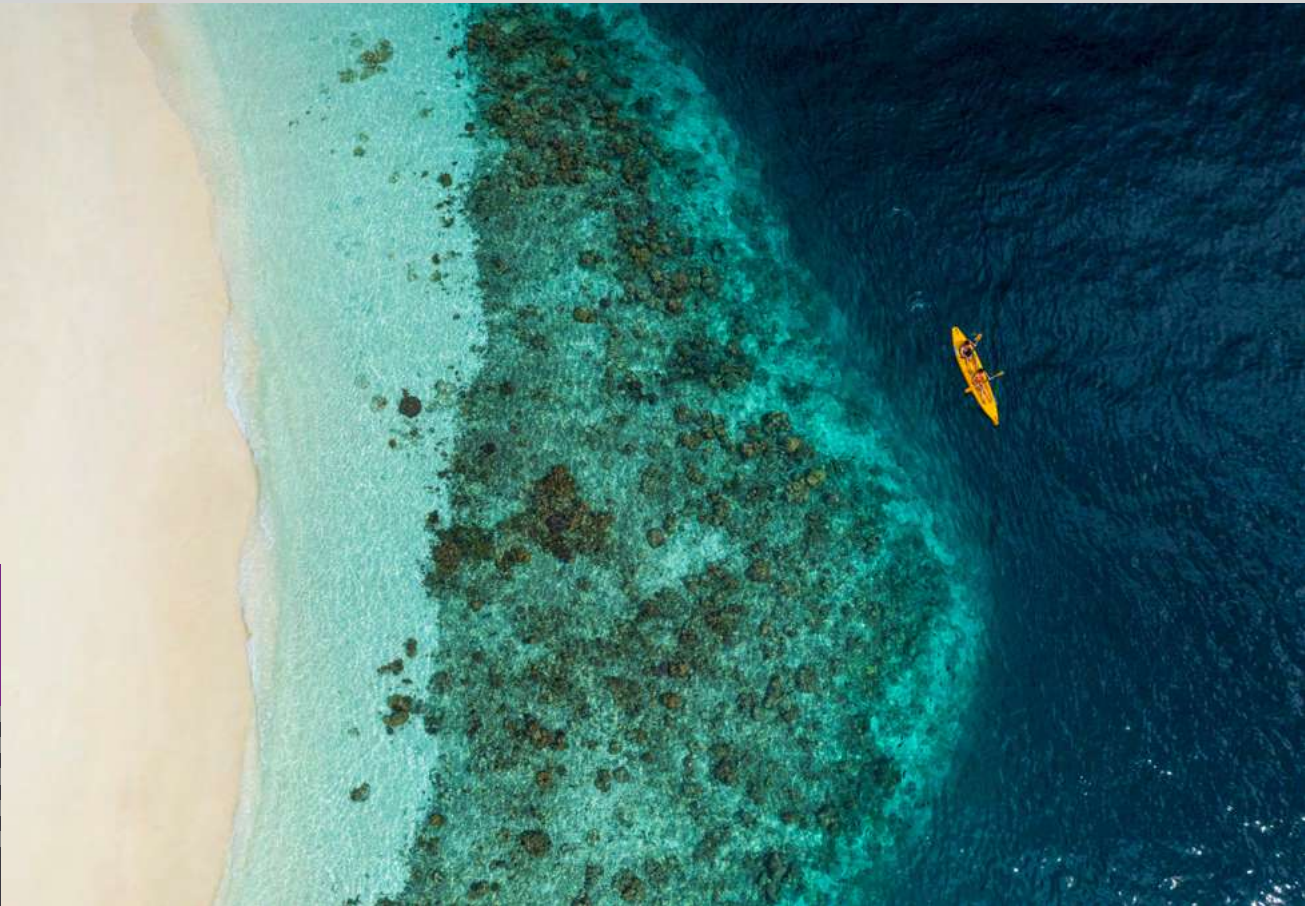

DHAWA
IHURU

ACTIVITY GUIDE

Dhawa Ihuru

dhawa.com

Monday

Snorkelling Safari - USD 55 per person
10:00-12:00hrs | Min 4, Max 10 persons

Cooking School - USD 55 per person
15:00hrs onwards | Min 4, Max 10 persons