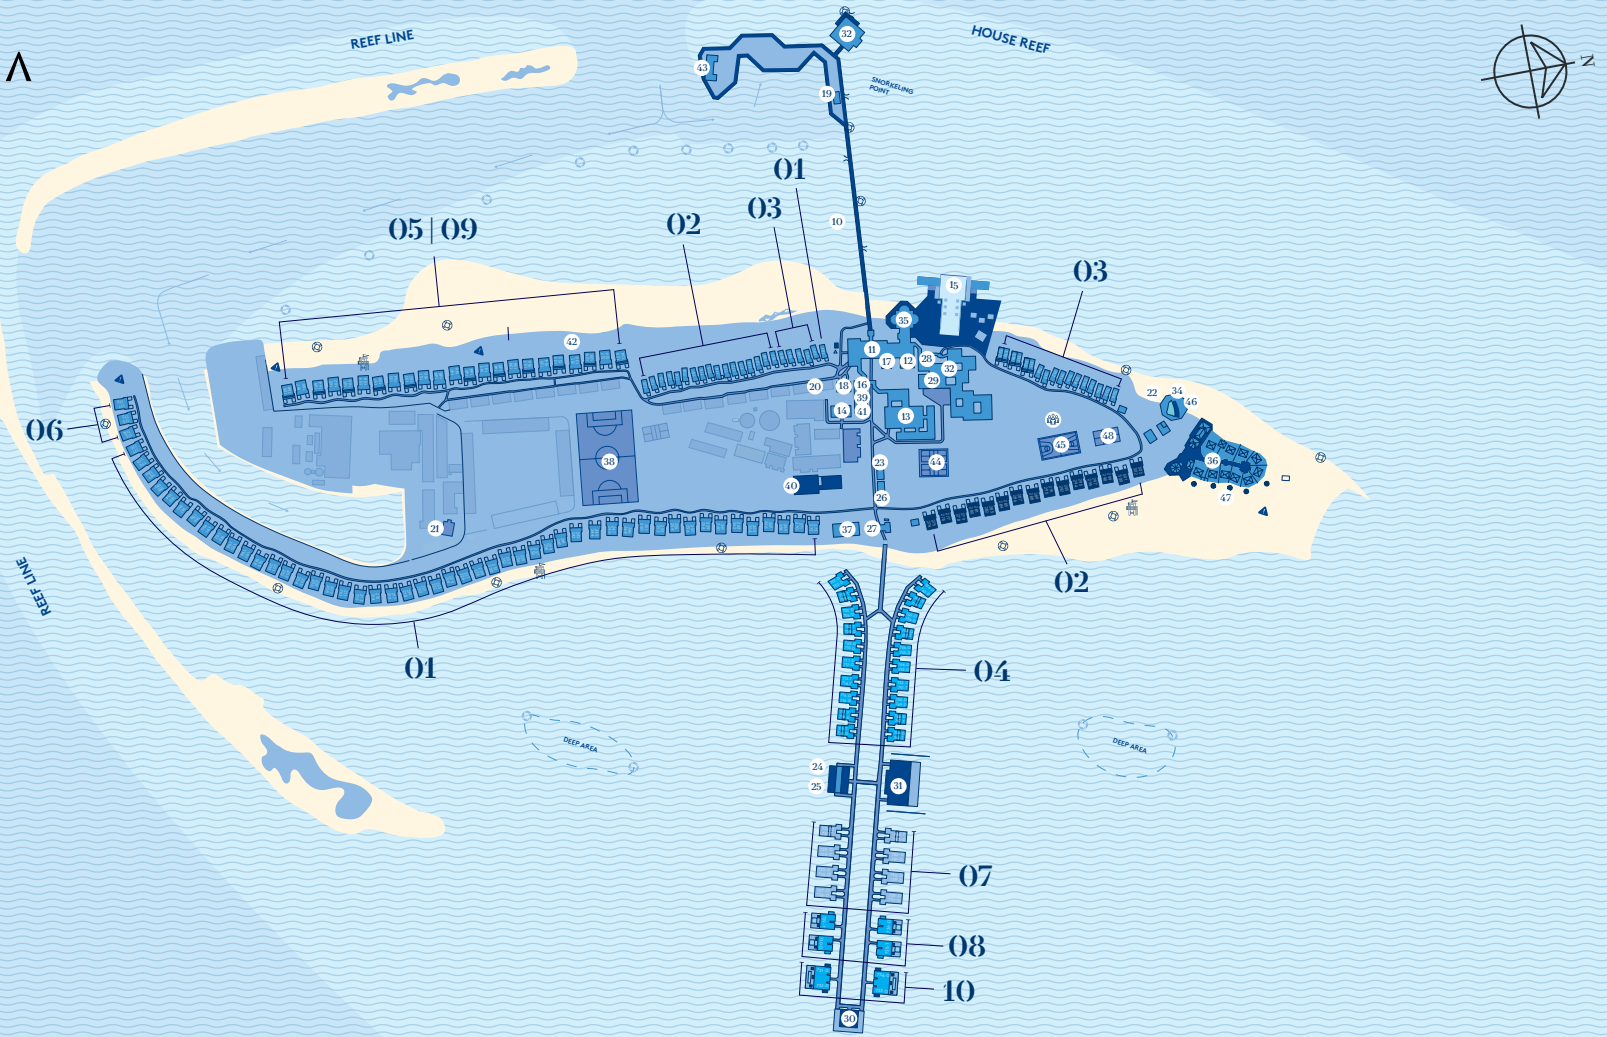

VILLA NAUTICA

PARADISE ISLAND

-  Assembly Area
-  Lifeguard Tower
-  Caution-notice
-  Current Flow

VILLAS

- 01 Beach Villa
- 02 Deluxe Beach Pool Villa
- 03 Sunset Beach Pool Villa
- 04 Water Villa
- 05 Sunset Deluxe Beach Pool Villa
- 06 Ocean Beach Pool Villa
- 07 Water Villa with Whirlpool
- 08 One Bedroom Ocean Suite with Pool
- 09 Two Bedroom Family Beach Pool Villa
- 10 Two Bedroom Ocean Suite with Pool

FACILITIES

- 10 Main Jetty
- 11 Reception/Office
- 12 Burunu - Conference Hall
- 13 Dhinasha - Conference Hall
- 14 Dhosha
- 15 Swimming Pool
- 16 Photo Studio
- 17 Jewellery Shop & Souvenir Shop
- 18 Clinic
- 19 Welcome Pavilion
- 20 Luggage Room
- 21 Mosque
- 22 Crow's Nest
- 23 Aqua Shop
- 24 My Lady Shop
- 25 Mate & Maiden Shop
- 26 Art Shop
- 27 Capsule

DINING

- 28 Dhaavani Coffee Shop
- 29 Bageecha
- 30 Farumathi
- 31 The Lagoon
- 32 Ristorante al Tramonto
- 33 Fukuya Teppanyaki
- 34 Beach Bar
- 35 Captain's Bar

EXPERIENCES

- 36 Araamu Spa
- 37 Wavy Navy Kids Club
- 38 Football Field
- 39 Sports Center
- 40 Squash & Badminton
- 41 Fitness Club
- 42 Cocoon Lounge
- 43 Diving School
- 44 Tennis Court
- 45 Basketball Court
- 46 Water Sports
- 47 Ship Shape
- 48 Volleyball Court