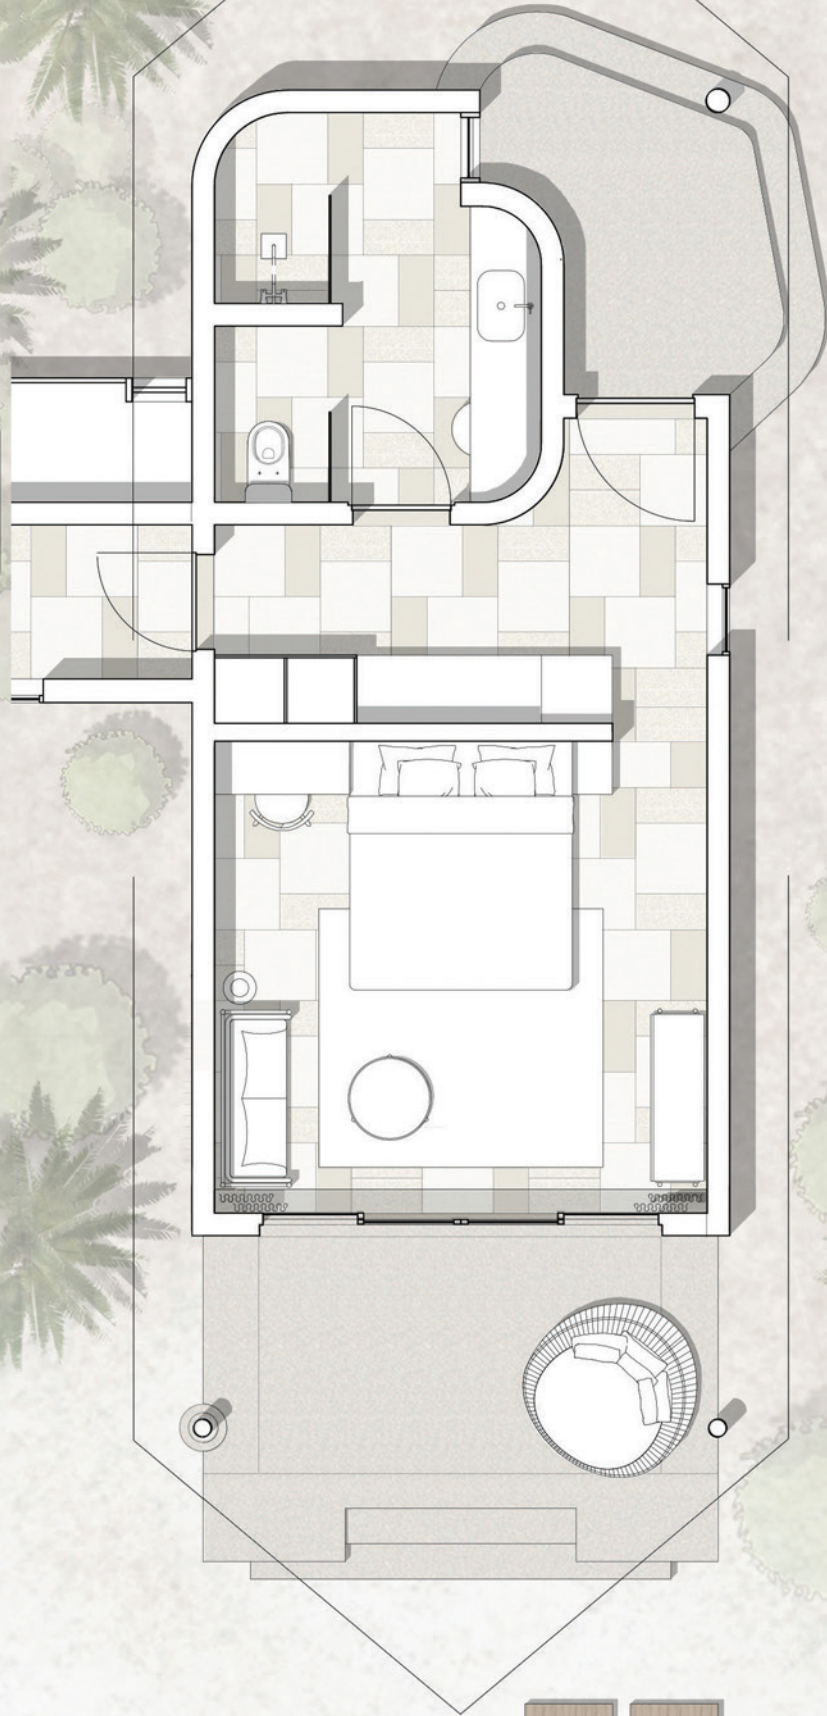

RAAYA
BY ATMOSPHERE
MALDIVES

Beach Villa with Pool

50 BEACH VILLA WITH POOL: 91m²

MAX: 2 Adults and 1 Child

RAAYA
BY ATMOSPHERE
—
MALDIVES

Beach Villa

22 BEACH VILLA: 61m²
MAX: 2 Adults

- 1 Drop off
- 2 Entry Court
- 3 Living / Dining
- 4 Verandah
- 5 Pool Deck
- 6 Pool
- 7 Bedroom
- 8 Bathroom
- 9 Outdoor Dining
- 10 Cabana
- 11 Pantry

RAAYA

BY ATMOSPHERE

MALDIVES

Two Bedroom Family Beach Villa with Pool

20 - 2BR Family BEACH VILLA WITH POOL: 232m²

MAX: 4 Adults or 2 Adults and 2 children

RAAYA

BY ATMOSPHERE

MALDIVES

Two Bedroom Family Beach Villa

14 - 2BR Family BEACH VILLA: 142m²

MAX: 4 Adults or 2 Adults and 2 children

RAAYA
BY ATMOSPHERE
—
MALDIVES

Water Villa with Pool

28 WATER VILLA WITH POOL: 80m²
MAX: 2 Adults

RAAYA
BY ATMOSPHERE
—
MALDIVES

Water Villa

32 WATER VILLA: 73m²
MAX: 2 Adults