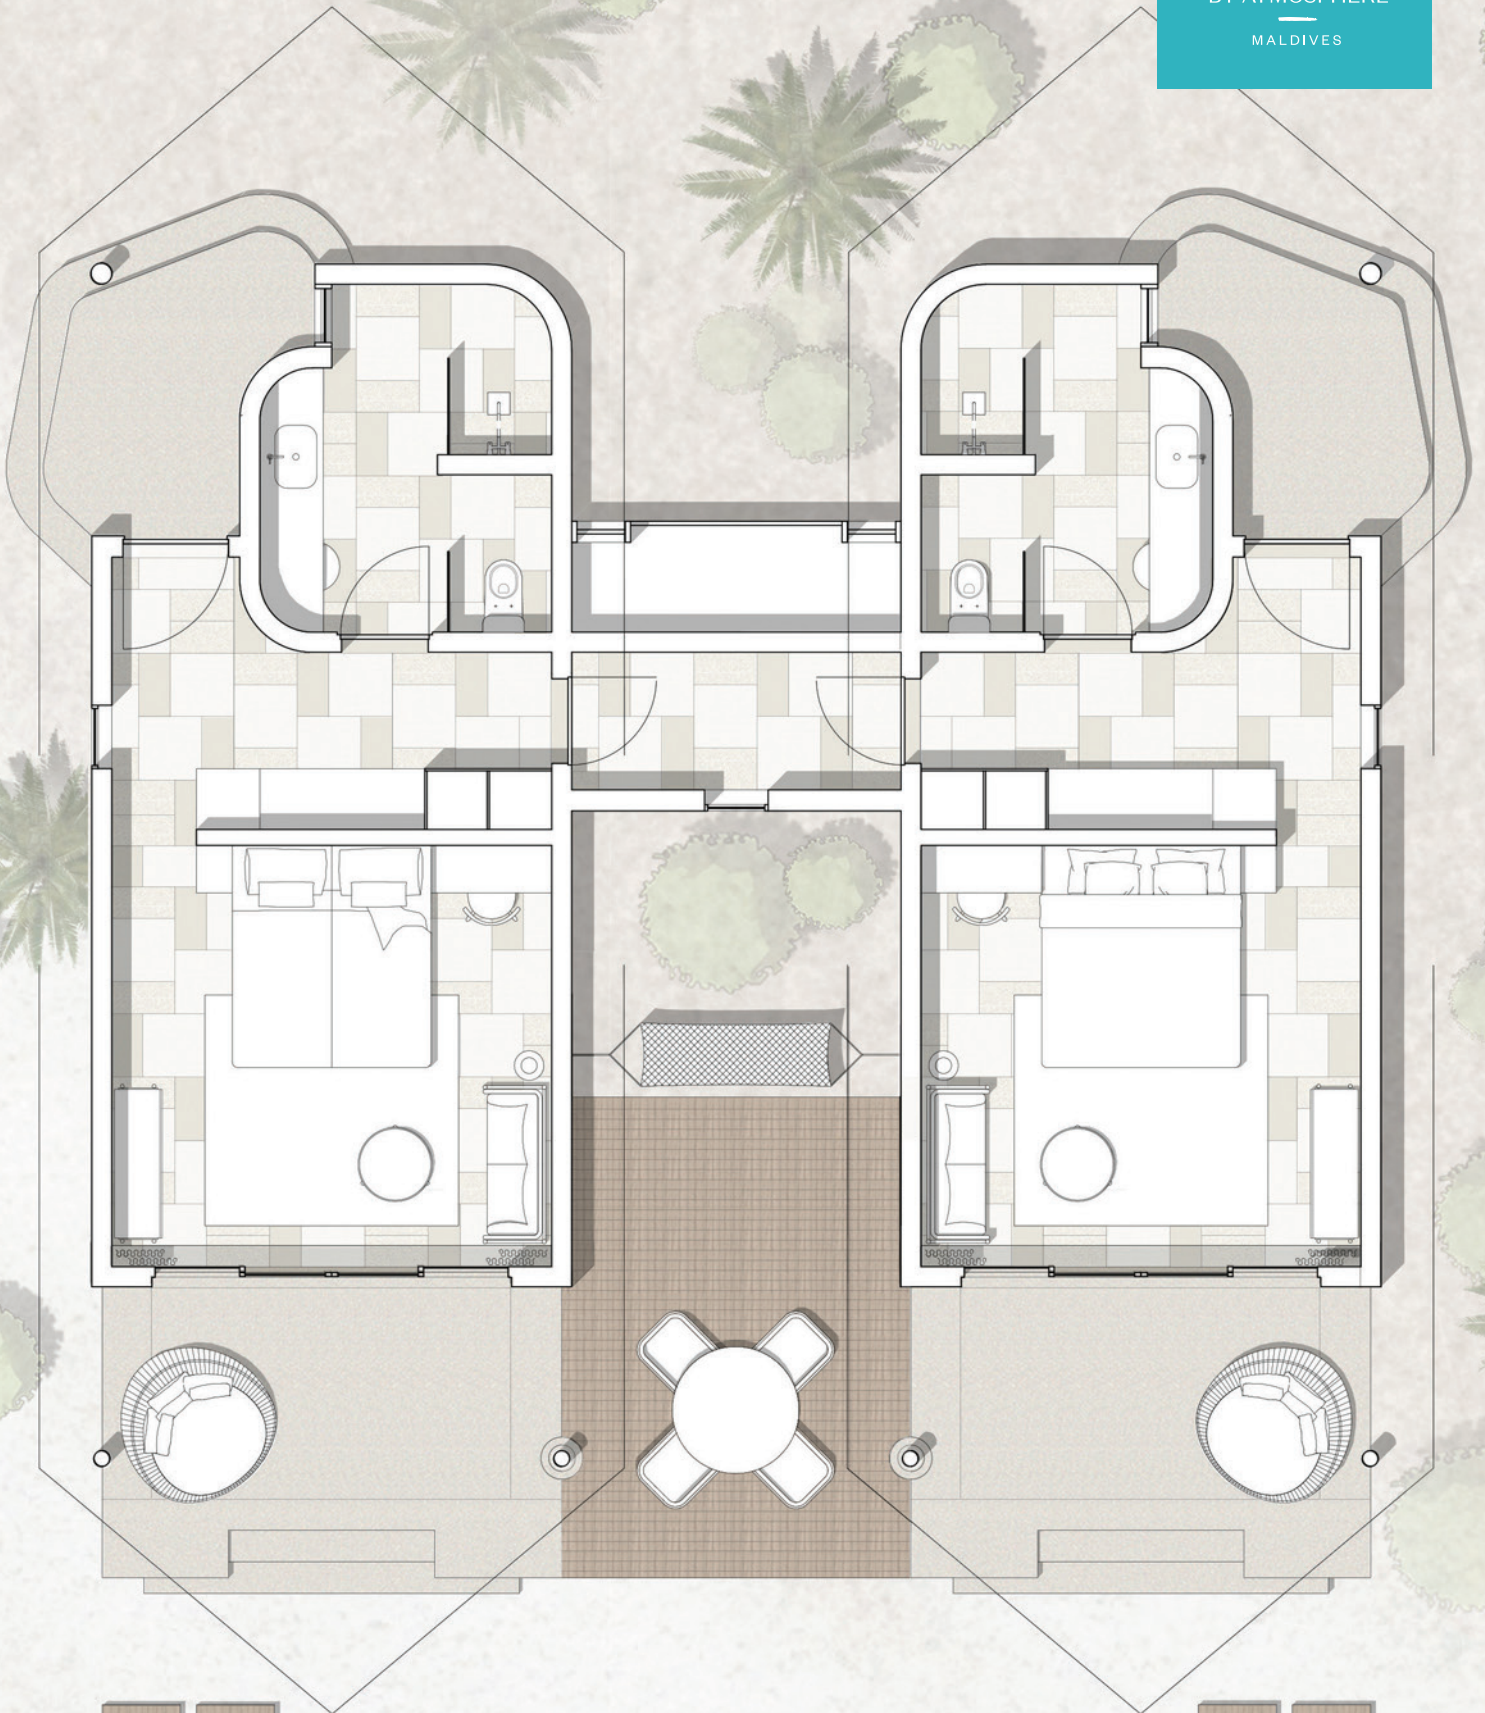

RAAYA
BY ATMOSPHERE
MALDIVES

Beach Villa with Pool

50 BEACH VILLA WITH POOL: 91m²

MAX: 2 Adults and 1 Child

RAAYA
BY ATMOSPHERE
—
MALDIVES

Beach Villa

22 BEACH VILLA: 61m²
MAX: 2 Adults

- 1 Drop off
- 2 Entry Court
- 3 Living / Dining
- 4 Verandah
- 5 Pool Deck
- 6 Pool
- 7 Bedroom
- 8 Bathroom
- 9 Outdoor Dining
- 10 Cabana
- 11 Pantry

RAAYA

BY ATMOSPHERE

MALDIVES

Two Bedroom Family Beach Villa with Pool

20 - 2BR Family BEACH VILLA WITH POOL: 232m²

MAX: 4 Adults or 2 Adults and 2 children

RAAYA

BY ATMOSPHERE

MALDIVES

Two Bedroom Family Beach Villa

14 - 2BR Family BEACH VILLA: 142m²

MAX: 4 Adults or 2 Adults and 2 children

RAAYA
BY ATMOSPHERE
—
MALDIVES

Water Villa with Pool

28 WATER VILLA WITH POOL: 80m²
MAX: 2 Adults

RAAYA
BY ATMOSPHERE
—
MALDIVES

Water Villa

32 WATER VILLA: 73m²
MAX: 2 Adults