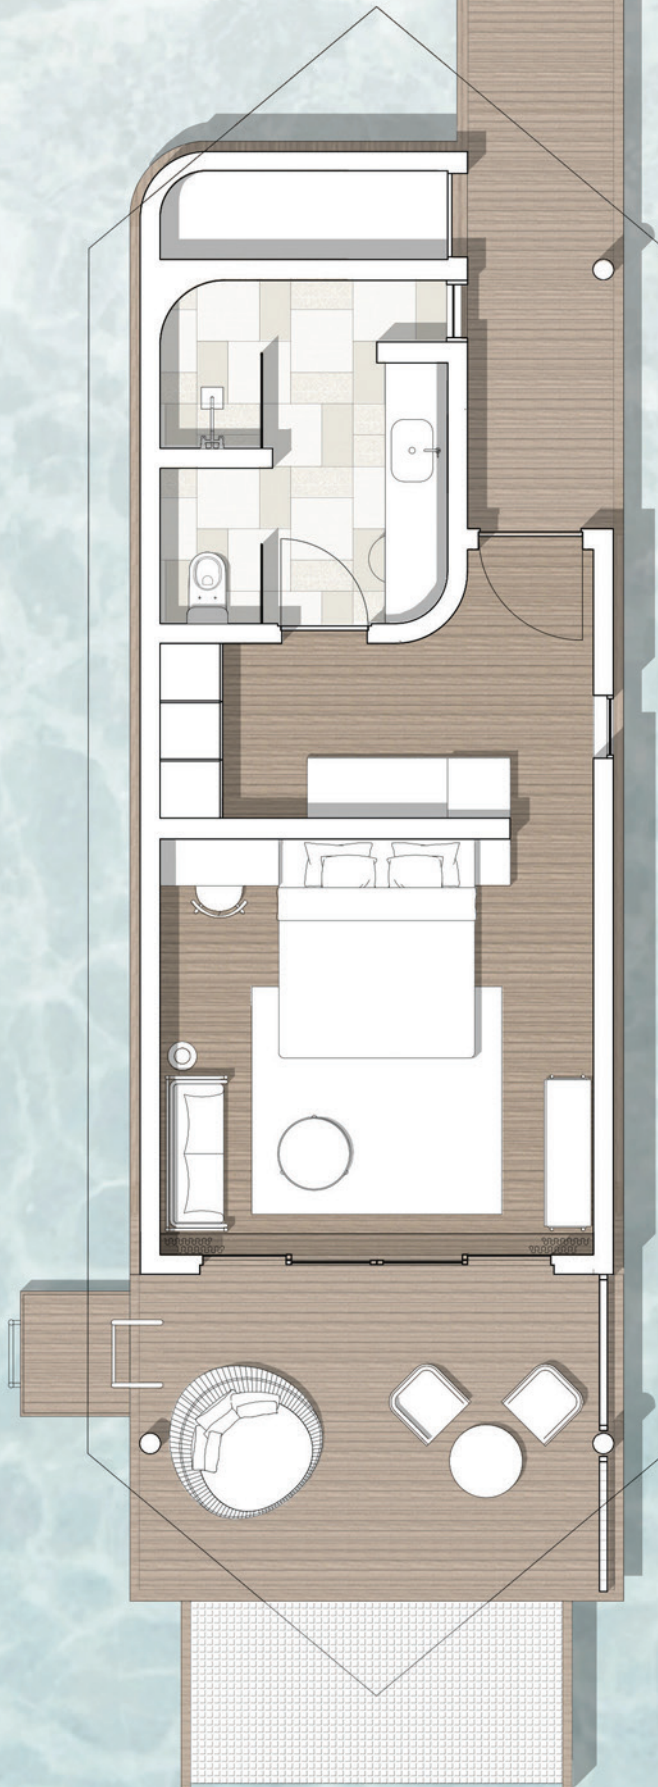

RAAYA
BY ATMOSPHERE
MALDIVES

Beach Villa with Pool

50 BEACH VILLA WITH POOL: 91m²

MAX: 2 Adults and 1 Child

RAAYA
BY ATMOSPHERE
—
MALDIVES

Beach Villa

22 BEACH VILLA: 61m²
MAX: 2 Adults

- 1 Drop off
- 2 Entry Court
- 3 Living / Dining
- 4 Verandah
- 5 Pool Deck
- 6 Pool
- 7 Bedroom
- 8 Bathroom
- 9 Outdoor Dining
- 10 Cabana
- 11 Pantry

RAAYA

BY ATMOSPHERE

MALDIVES

Two Bedroom Family Beach Villa with Pool

20 - 2BR Family BEACH VILLA WITH POOL: 232m²

MAX: 4 Adults or 2 Adults and 2 children

RAAYA

BY ATMOSPHERE

MALDIVES

Two Bedroom Family Beach Villa

14 - 2BR Family BEACH VILLA: 142m²

MAX: 4 Adults or 2 Adults and 2 children

RAAYA
BY ATMOSPHERE
—
MALDIVES

Water Villa with Pool

28 WATER VILLA WITH POOL: 80m²
MAX: 2 Adults

RAAYA
BY ATMOSPHERE
—
MALDIVES

Water Villa

32 WATER VILLA: 73m²
MAX: 2 Adults