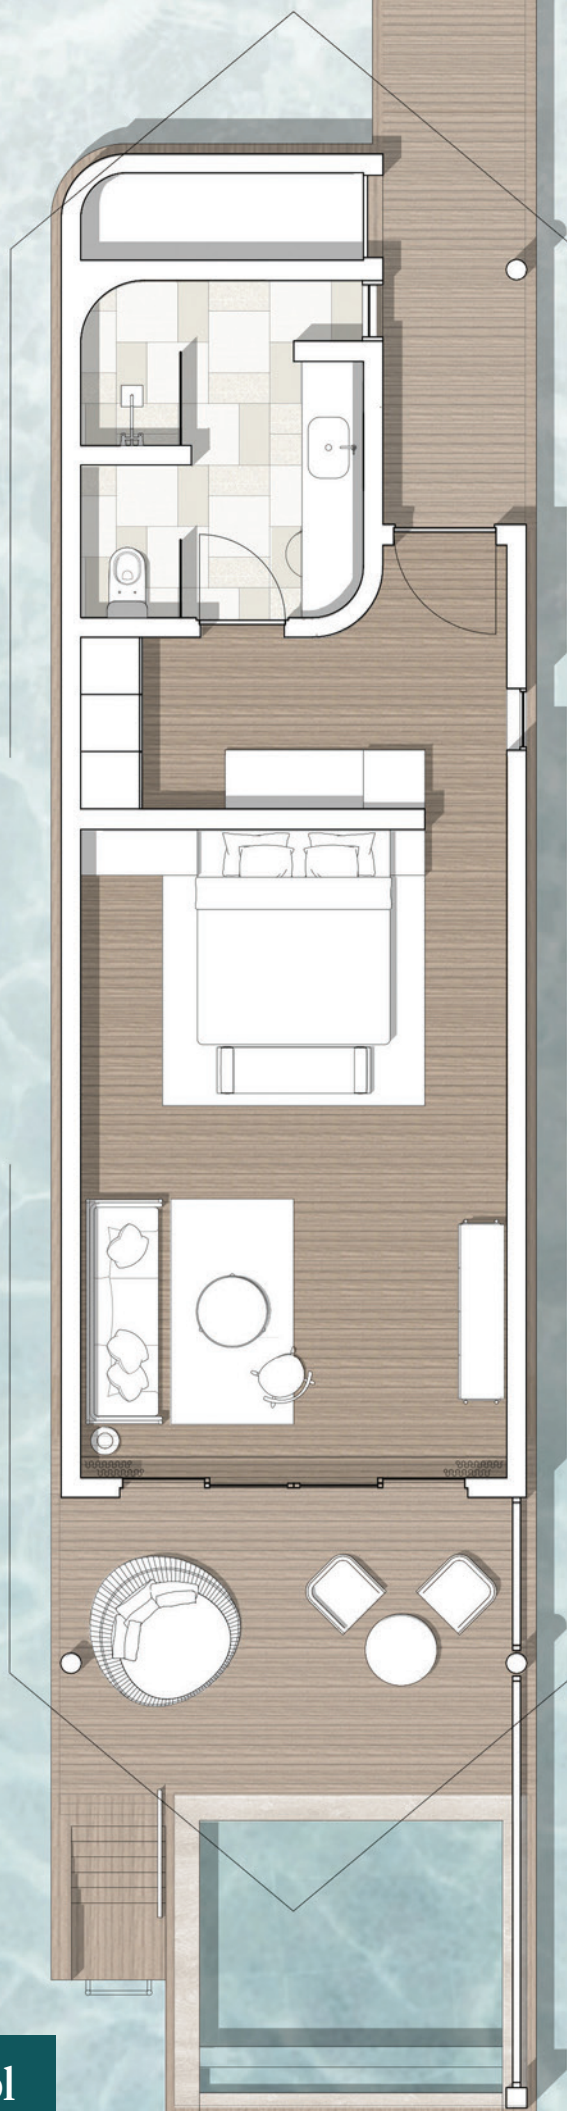

RAAYA
BY ATMOSPHERE
MALDIVES

Beach Villa with Pool

50 BEACH VILLA WITH POOL: 91m²

MAX: 2 Adults and 1 Child

RAAYA
BY ATMOSPHERE
—
MALDIVES

Beach Villa

22 BEACH VILLA: 61m²
MAX: 2 Adults

- 1 Drop off
- 2 Entry Court
- 3 Living / Dining
- 4 Verandah
- 5 Pool Deck
- 6 Pool
- 7 Bedroom
- 8 Bathroom
- 9 Outdoor Dining
- 10 Cabana
- 11 Pantry

MALDIVES

Two Bedroom Family Beach Villa

14 - 2BR Family BEACH VILLA: 142m²

MAX: 4 Adults or 2 Adults and 2 children

RAAYA
BY ATMOSPHERE
—
MALDIVES

Water Villa with Pool

28 WATER VILLA WITH POOL: 80m²
MAX: 2 Adults

RAAYA
BY ATMOSPHERE
—
MALDIVES

Water Villa

32 WATER VILLA: 73m²
MAX: 2 Adults