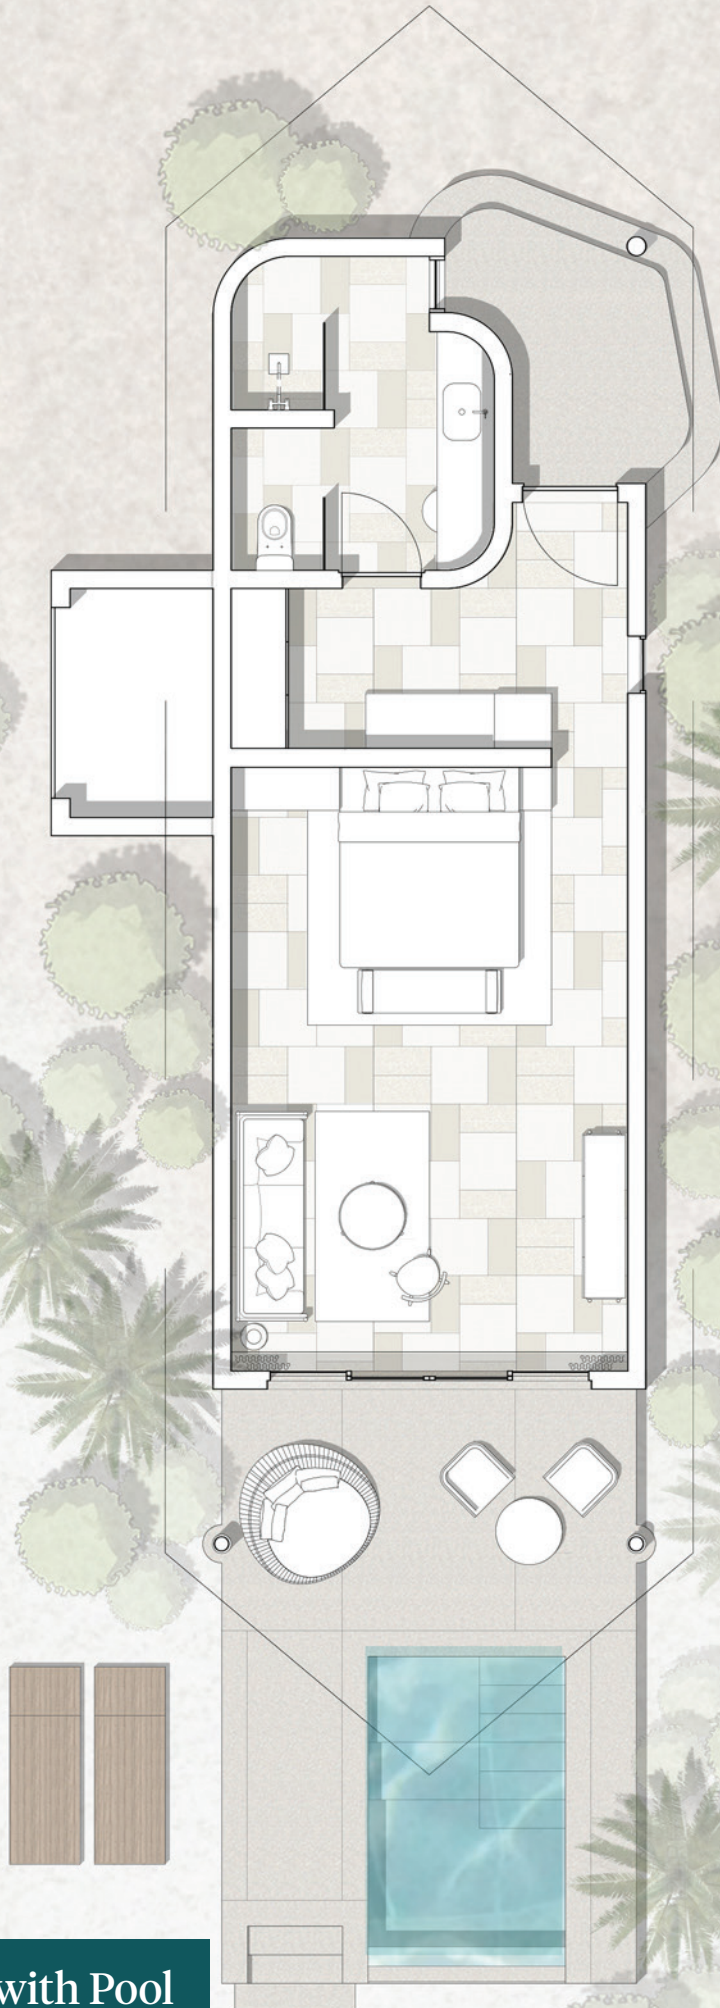

RAAYA
BY ATMOSPHERE
MALDIVES

Beach Villa with Pool

50 BEACH VILLA WITH POOL: 91m²

MAX: 2 Adults and 1 Child

RAAYA
BY ATMOSPHERE
—
MALDIVES

Beach Villa

22 BEACH VILLA: 61m²
MAX: 2 Adults

- 1 Drop off
- 2 Entry Court
- 3 Living / Dining
- 4 Verandah
- 5 Pool Deck
- 6 Pool
- 7 Bedroom
- 8 Bathroom
- 9 Outdoor Dining
- 10 Cabana
- 11 Pantry

RAAYA

BY ATMOSPHERE

MALDIVES

Two Bedroom Family Beach Villa with Pool

20 - 2BR Family BEACH VILLA WITH POOL: 232m²

MAX: 4 Adults or 2 Adults and 2 children

RAAYA

BY ATMOSPHERE

MALDIVES

Two Bedroom Family Beach Villa

14 - 2BR Family BEACH VILLA: 142m²

MAX: 4 Adults or 2 Adults and 2 children

RAAYA
BY ATMOSPHERE
—
MALDIVES

Water Villa with Pool

28 WATER VILLA WITH POOL: 80m²
MAX: 2 Adults