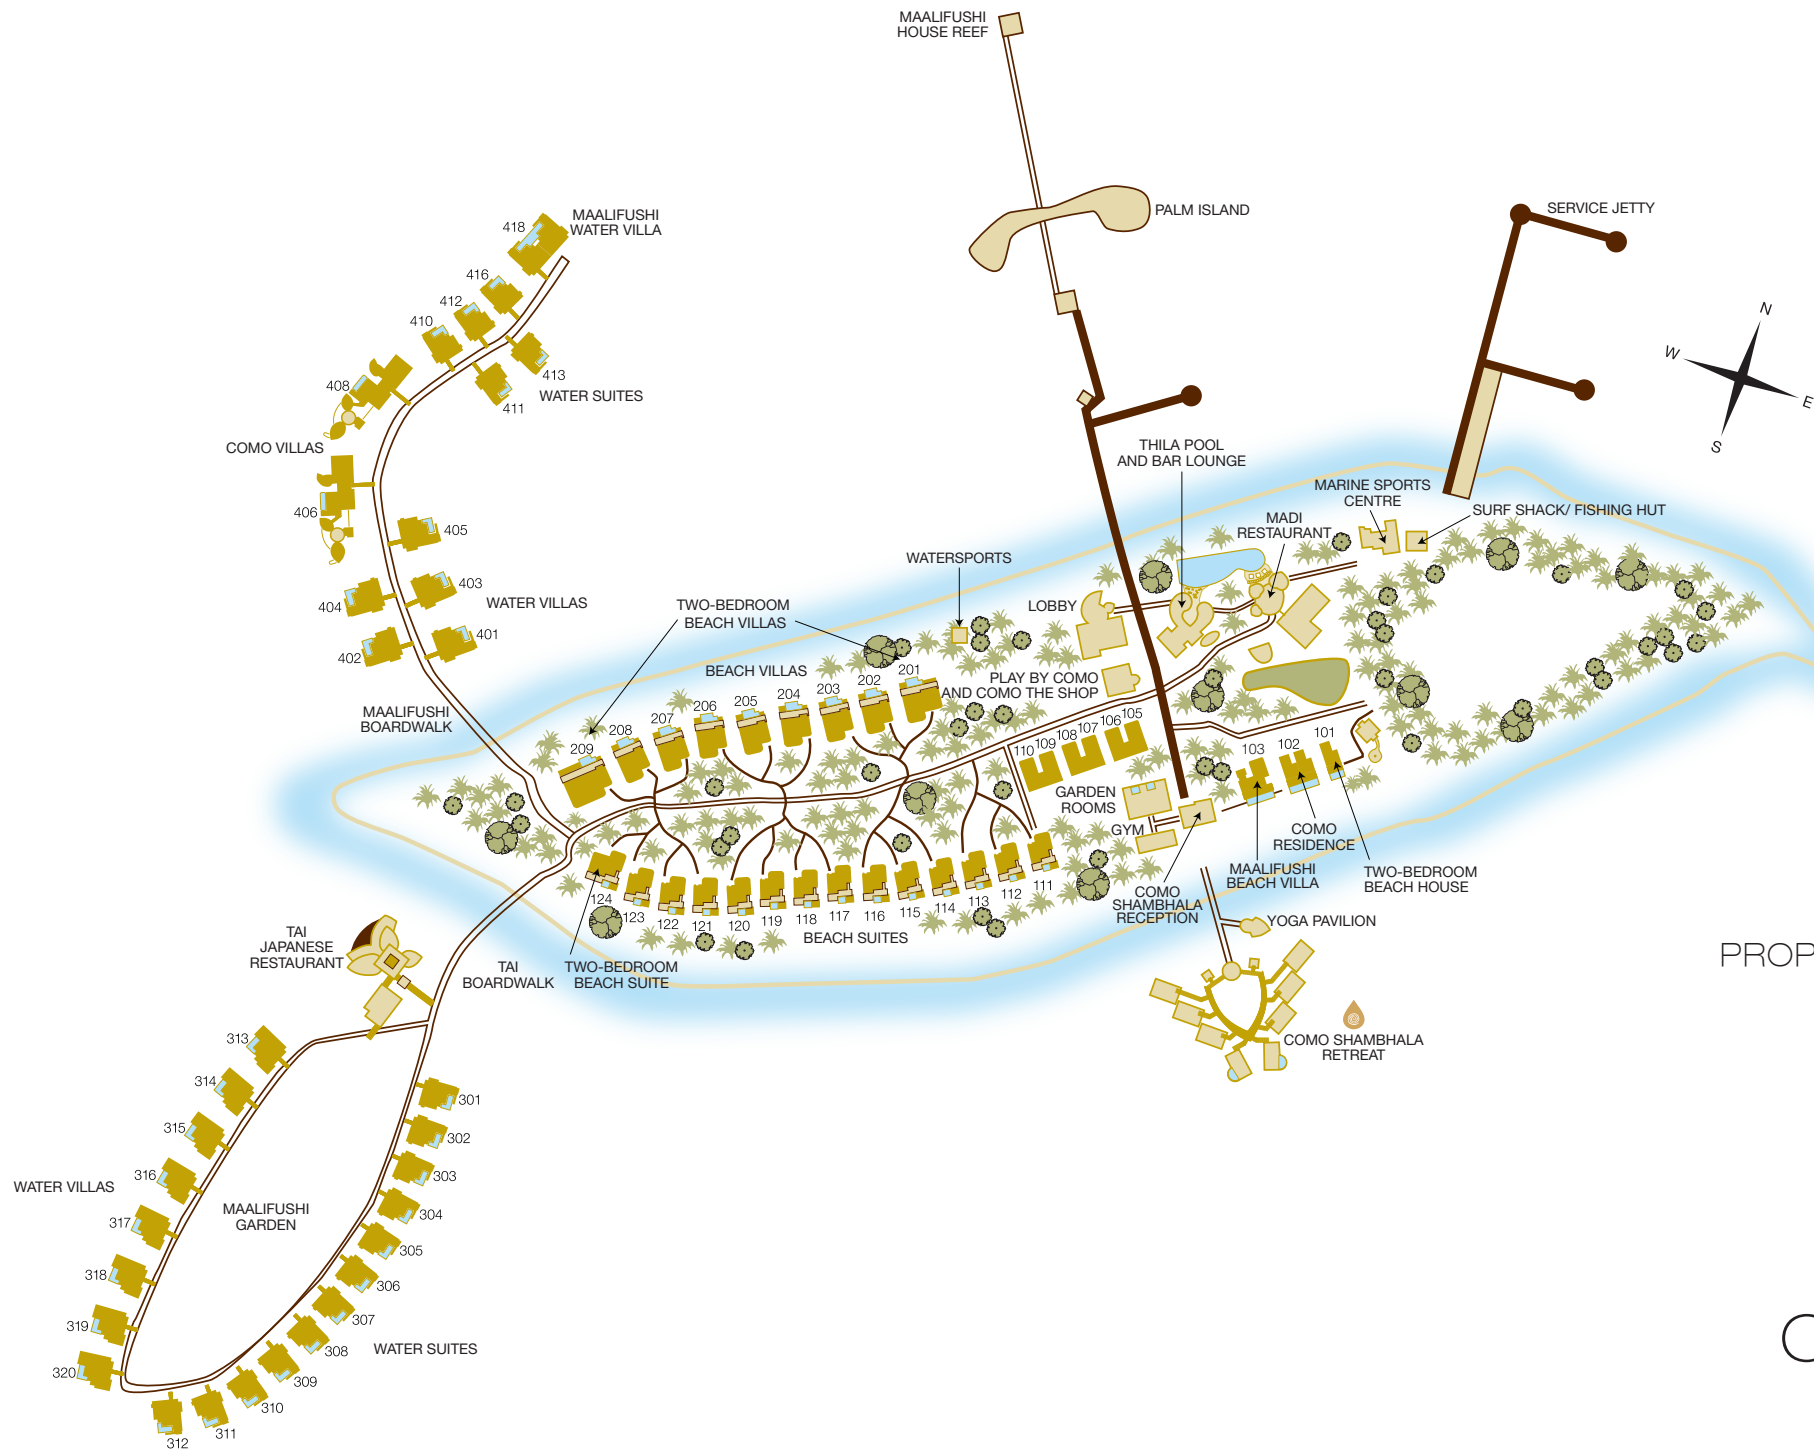

PROPERTY MAP

Reception and Library
Open: 24 hours
Ext. 0

Marine Sports Centre
Open: 8.00am to 6.00pm
Ext. 3

Surf Shack/ Fishing Hut
Open: 8.00am to 6.00pm
Ext. 4

COMO Shambhala Retreat
Open: 9.00am to 9.00pm
Ext. 2

Gym
Open: 24 hours
Ext. 2

COMO The Shop
Open: 9.00am to 12.00pm and
2.00pm to 7.00pm
Ext. 7.116

Play by COMO
Open: 9.00am to 6.00pm
Ext. 12

Madi Restaurant
Breakfast: 7.00am to 10.30am
Lunch: 12.00pm to 3.00pm
Dinner: 7.00pm to 10.00pm
Ext. 14

In-Room Dining
Open: 7.00am to 11.00pm
Ext. 10

Tai Restaurant
Sunset cocktails: 5.00pm to 7.00pm
Dinner: 7.00pm to 10.00pm
Ext. 11

Thila Pool and Bar Lounge
Open: 10.00am to 11.00pm
Ext. 5

Swimming Pool
Open: 8.00am to 6.00pm

PROPERTY MAP