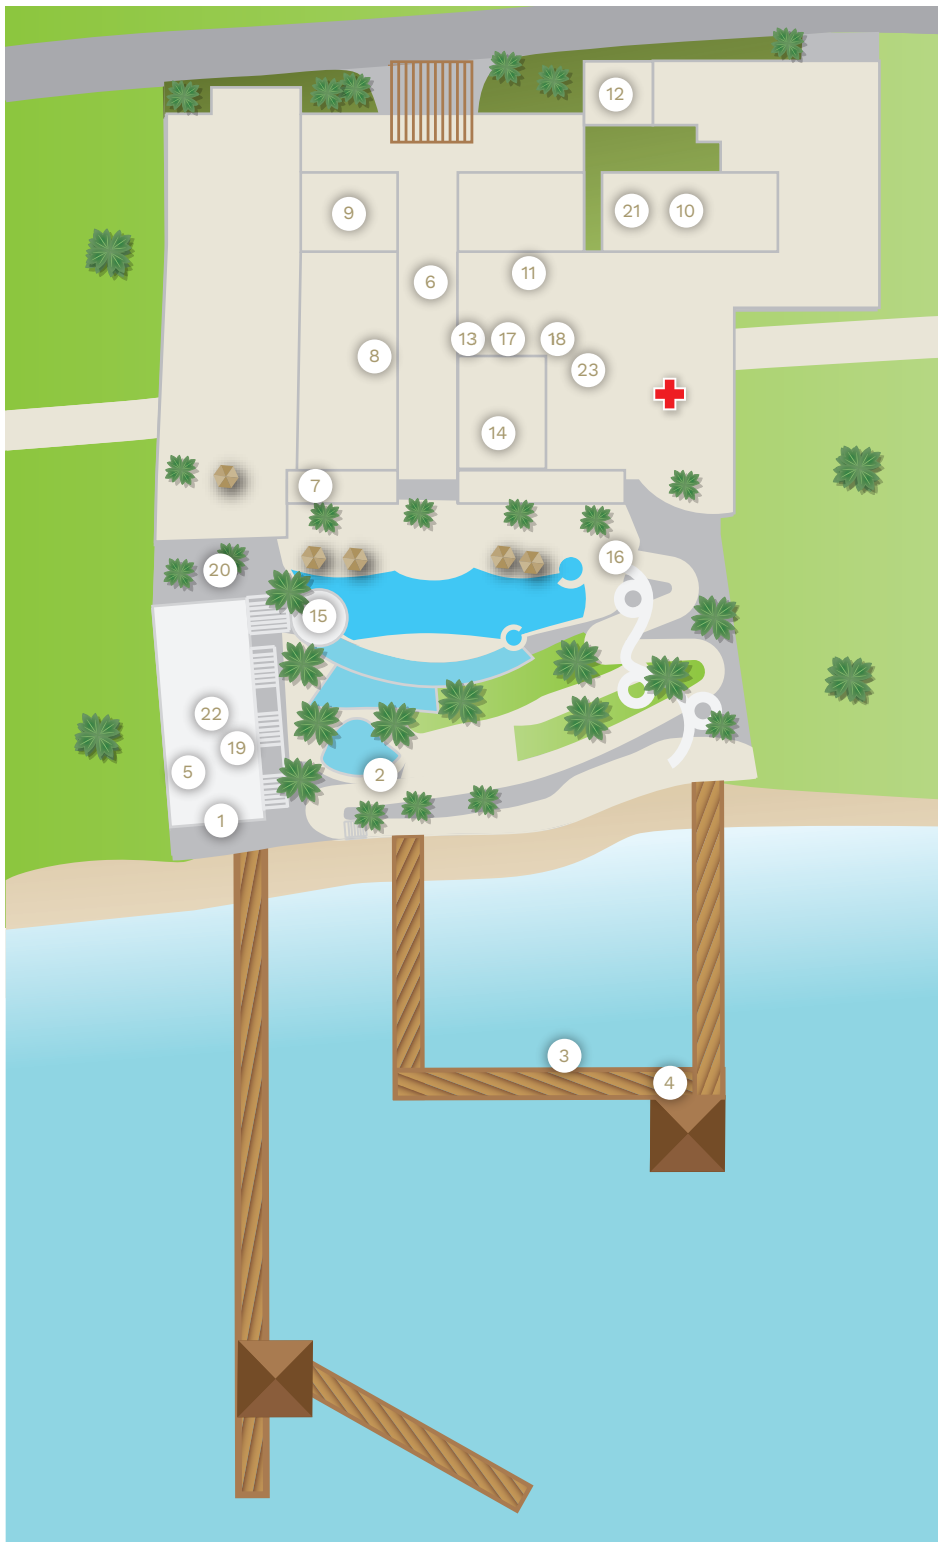

WATER LEVEL, LOWER LEVEL, MAIN FLOOR, 2ND FLOOR

IMPRESSION
BY SECRETS
ISLA MUJERES

WATER LEVEL

- 1. YACHT WELCOME LOUNGE
- 2. LARGE WATERFRONT HOT TUB
- 3. H2OH WATER
- 4. ACTIVITIES/DOCK

LOWER LEVEL

- 5. SPEZIA

MAIN FLOOR

- 6. MAIN LOBBY
- 7. SAKE
- 8. WILDFIRE GRILL
- 9. CACAO
- 10. BALLROOM
- 11. WEDDING SHOWROOM

- 12. BOARDROOM

- 13. SPA
- 14. ISOLA
- 15. SHARKS
- 16. SLIDE
- 17. PHOTO ADVENTURE
- 18. AMSTAR TOURS

MID-LEVEL

- 19. LA VISTA
- 20. MERCADO

2ND FLOOR

- 21. FITNESS CENTER
- 22. THE TEMPLE
- 23. LIBRARY & BUSINESS CENTER

-  MEDICAL CENTER

ROOFTOP

ROOFTOP

- 24. THE TOP
- 25. UNIK LOBBY
- 26. UNIK THE KITCHEN

- 24. THE TOP
- 25. UNIK LOBBY
- 26. UNIK THE KITCHEN