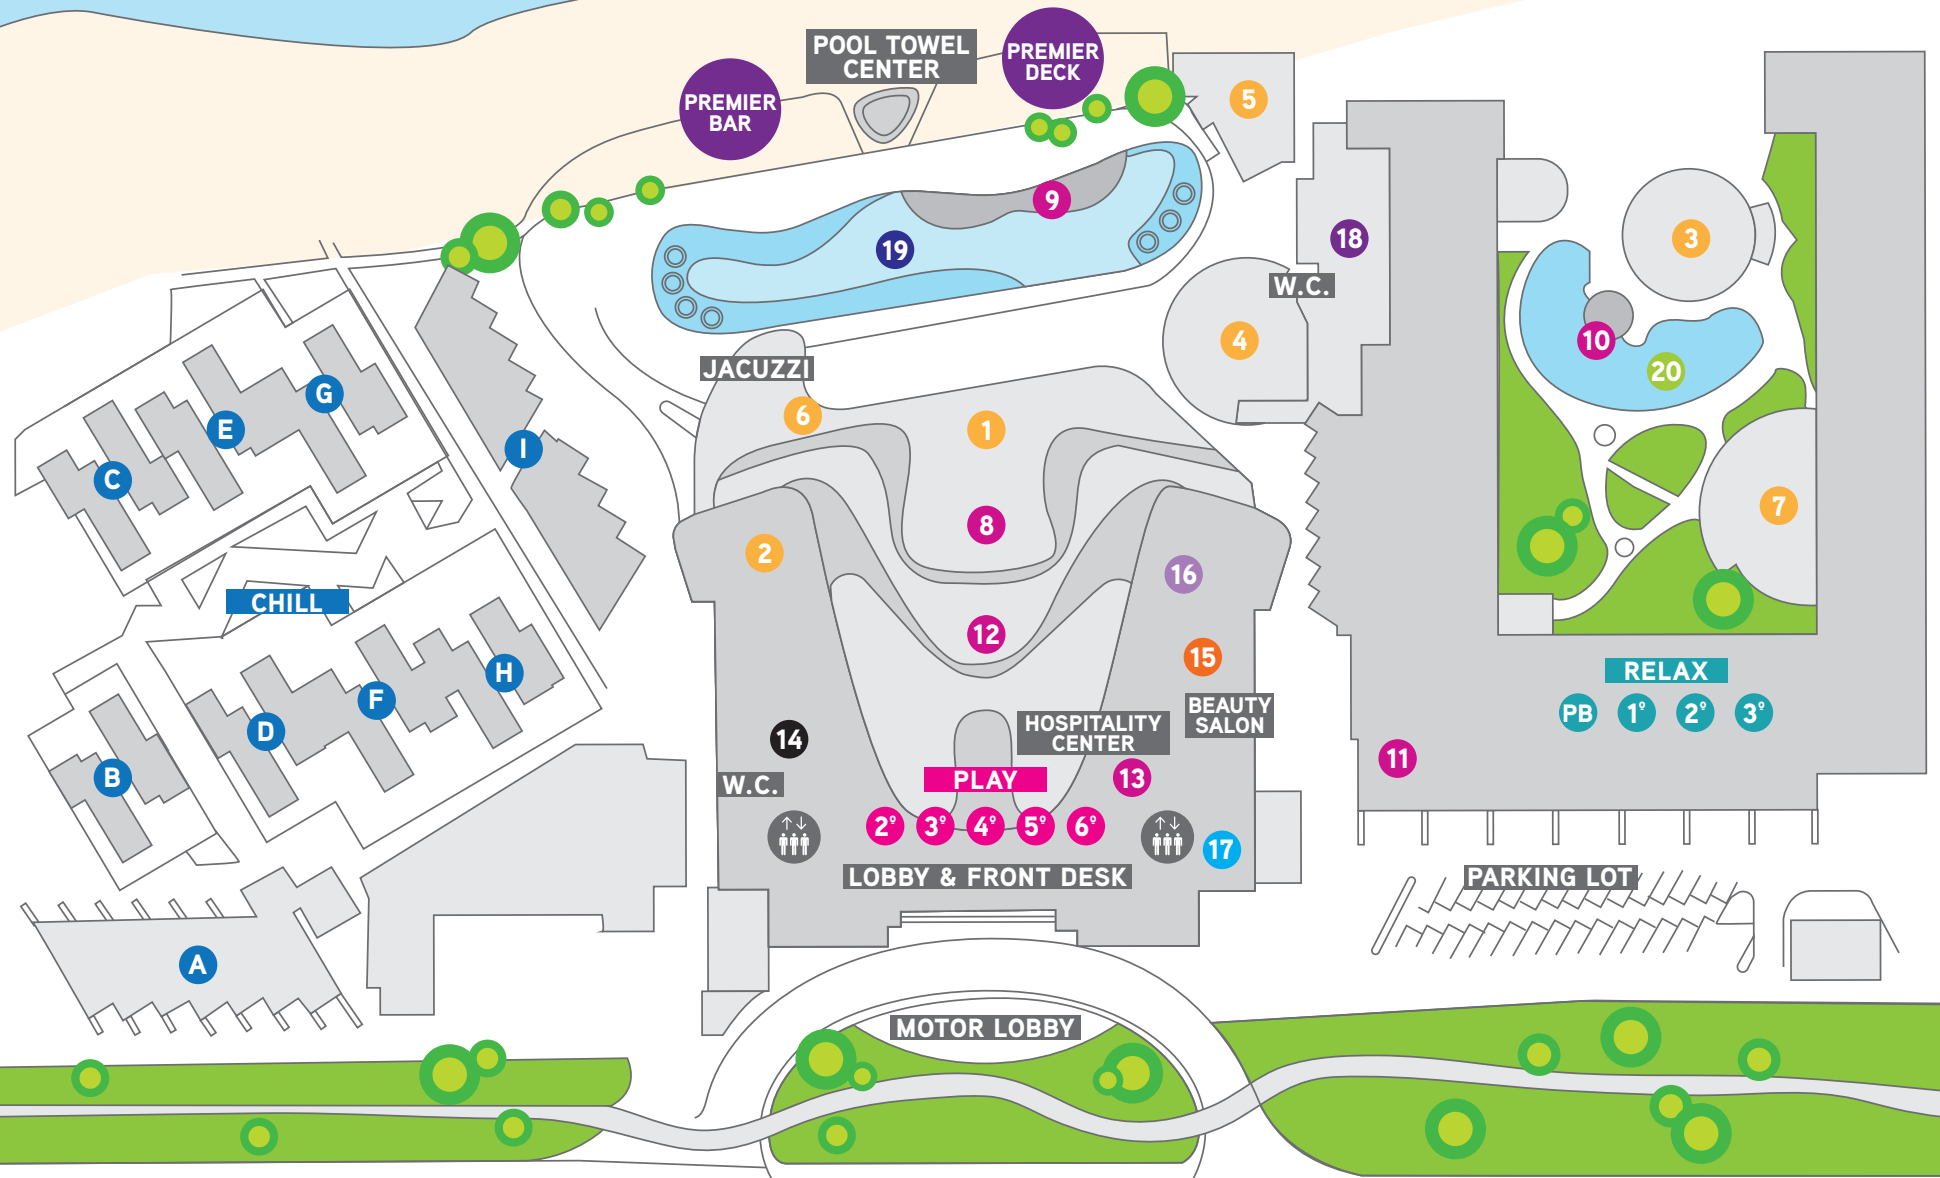

CHILL

ROOMS

A 1111 - 1147
 B 1211 - 1234
 C 1311 - 1334
 D 1411 - 1434
 E 1511 - 1534
 F 1611 - 1634
 G 1711 - 1734
 H 1811 - 1834
 I 1911 - 1948

PLAY

ROOMS

2nd 2201 - 2224
 3rd 3201 - 3224
 4th 4201 - 4224
 5th 5201 - 5224
 6th 6201 - 6224

RELAX

ROOMS

PB 7301 - 7340
 1st 8301 - 8361
 2nd 9301 - 9368
 3rd 1001 - 1003

RESTAURANTS

| | | | |
|---|------------------|------------------------|-----|
| 1 | RAIN | International Buffet | PB |
| 2 | SUTRA | Asiatic Specialties | 1st |
| 3 | SHE | Aphrodisiac Experience | PB |
| 4 | AMORES | Mexican Buffet | PB |
| 5 | SEA FLIRT | Sea Food | PB |
| 6 | FLAME | Grill | PB |
| 7 | ROMANZA | Italian Dinner | PB |

BARS

| | | | |
|----|------------------|-------------------|-----|
| 8 | BASH | Main Bar & Snacks | PB |
| 9 | BOOST | Sexy Pool Bar | PB |
| 10 | ZILANZIO | Quiet Pool Bar | PB |
| 11 | SCORE | Sports Bar | PB |
| 12 | LEVEL 3.5 | Lobby Bar | PB |
| 13 | SKY 3.5 | Roof Top Bar | 7th |
| 14 | CAFFEINE | Gourmet Cafe | 1st |

| | | | |
|----|-------------------|-----|-----|
| 15 | PUMP | Gym | PB |
| 16 | ROSÉ | Spa | 1st |
| 17 | LOGOSHOP | | 1st |
| 18 | PREMIER | | 1st |
| 19 | SEXY POOL | | PB |
| 20 | QUIET POOL | | PB |