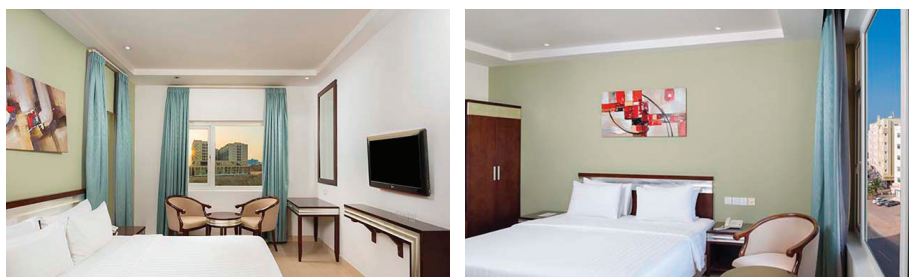

centra
by CENTARA

MUSCAT DUNES HOTEL

Location Map

CENTRA BY CENTARA MUSCAT DUNES HOTEL

Located in the heart of Muscat City, Centra by Centara Muscat Dunes Hotel offers captivating views of the Al-Hajar Mountains and towering sand dunes. Ideally located for leisure and business travellers, the hotel is just minutes away from the magnificent Muscat Grand Mosque as well as popular shopping malls including Panorama Mall, Muscat Grand Mall, and the new Mall of Oman. Muscat International Airport is a 10 - to 15-minute drive from the hotel.

ACCOMMODATION

- 78 rooms ranging from 20 to 39 sqm, all featuring comfortable living spaces
- Selection of accommodation includes Standard, Deluxe, and Suites
- Family Suites come with spacious seating area with kitchenette and separate living and dining room

RESTAURANTS & BARS

- Nana Thai – Isaan Restaurant: all-day dining restaurant serving Thai and Middle Eastern cuisine

ACCOMMODATION

ROOM FACTS AT A GLANCE				IN-ROOM FEATURES											
ROOM TYPE		Number of rooms	Total living space (m ²)	Maximum occupancy (AD + CH)	Extra bed capability	Shower	Individually controlled air-conditioning	Mini refrigerator	Tea and coffee making facilities	In-room safe	Hairdryer	Satellite TV	Complimentary wireless internet access	Semi separate living / dining room	Separate living / dining room / kitchenette
Standard Twin	Twin	17	20 - 24	2AD or 2AD + 2CH		•	•	•	•	•	•	•	•		
Standard King	King	30	20 - 24	2AD or 2AD + 1CH		•	•	•	•	•	•	•	•		
Deluxe King	King	21	27	2AD or 2AD + 1CH		•	•	•	•	•	•	•	•	•	
Deluxe Suite King	King	5	39	2AD or 2AD + 2CH	•	•	•	•	•	•	•	•	•	•	
Family Suite	King + 1 Single bed	5	39	3AD or 3AD + 2CH	•	•	•	•	•	•	•	•	•	•	•