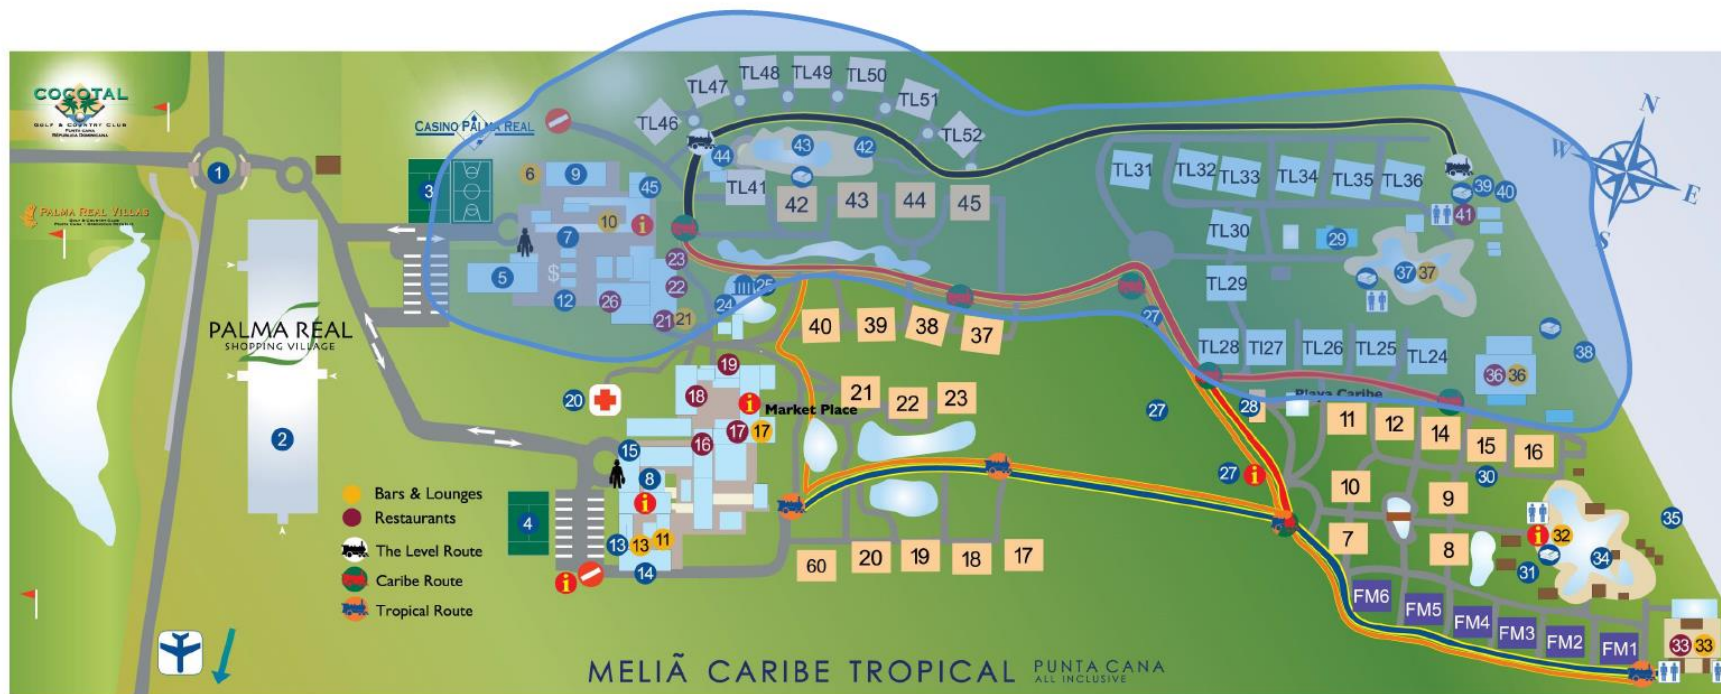

MAP

NEW PROPERTY LIMITS

MELIA CARIBE BEACH RESORT Everyone

SHADED AREA CORRESPONDS TO MCB

MAP
NEW PROPERTY LIMITS

MELIA PUNTA CANA BEACH RESORT Adults Only

SHADED AREA CORRESPONDS TO MPCB