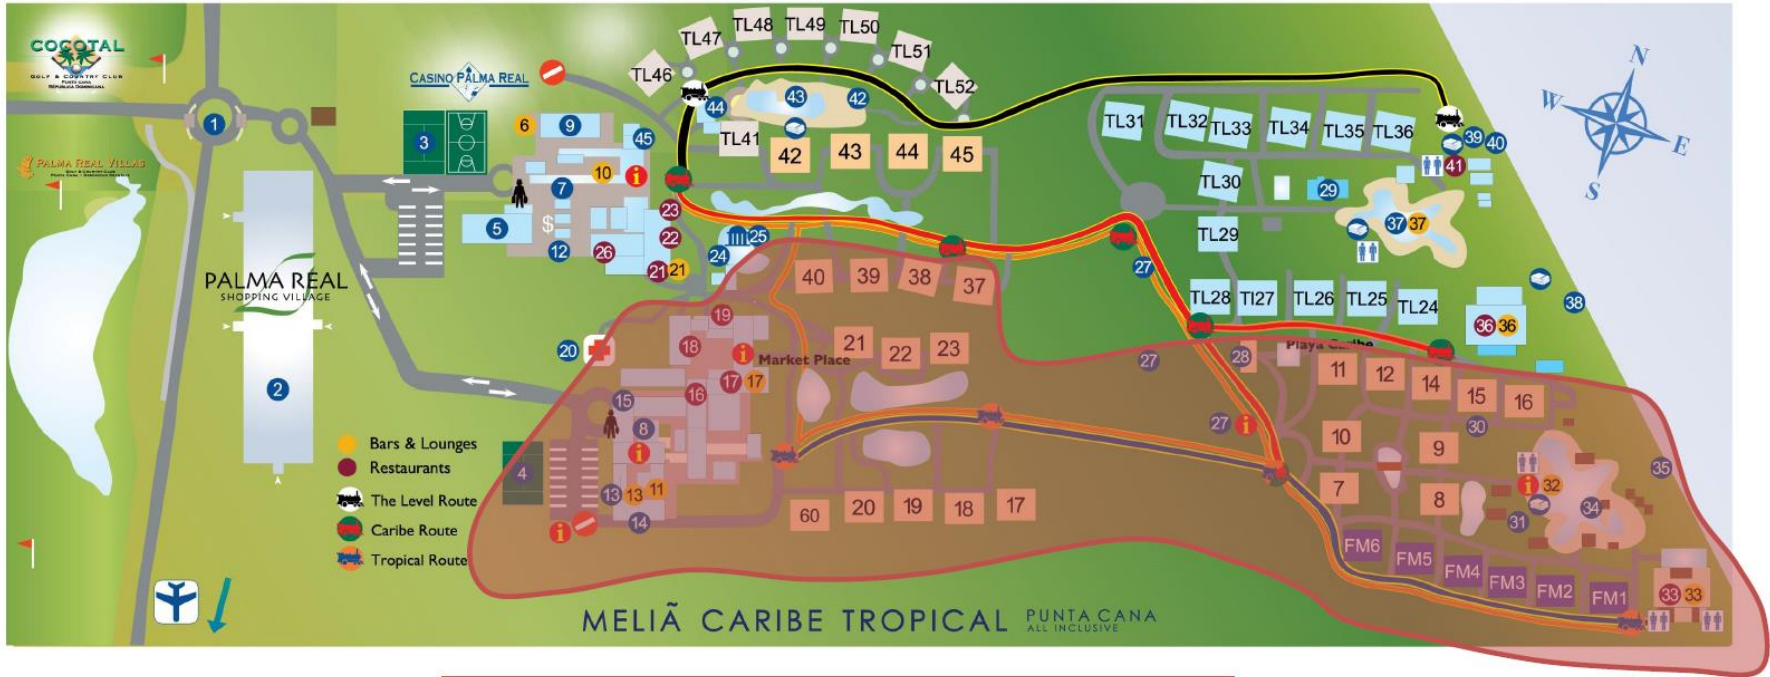

MAP

NEW PROPERTY LIMITS

MELIA CARIBE BEACH RESORT Everyone

SHADED AREA CORRESPONDS TO MCB

MAP
NEW PROPERTY LIMITS

MELIA PUNTA CANA BEACH RESORT Adults Only

SHADED AREA CORRESPONDS TO MPCB