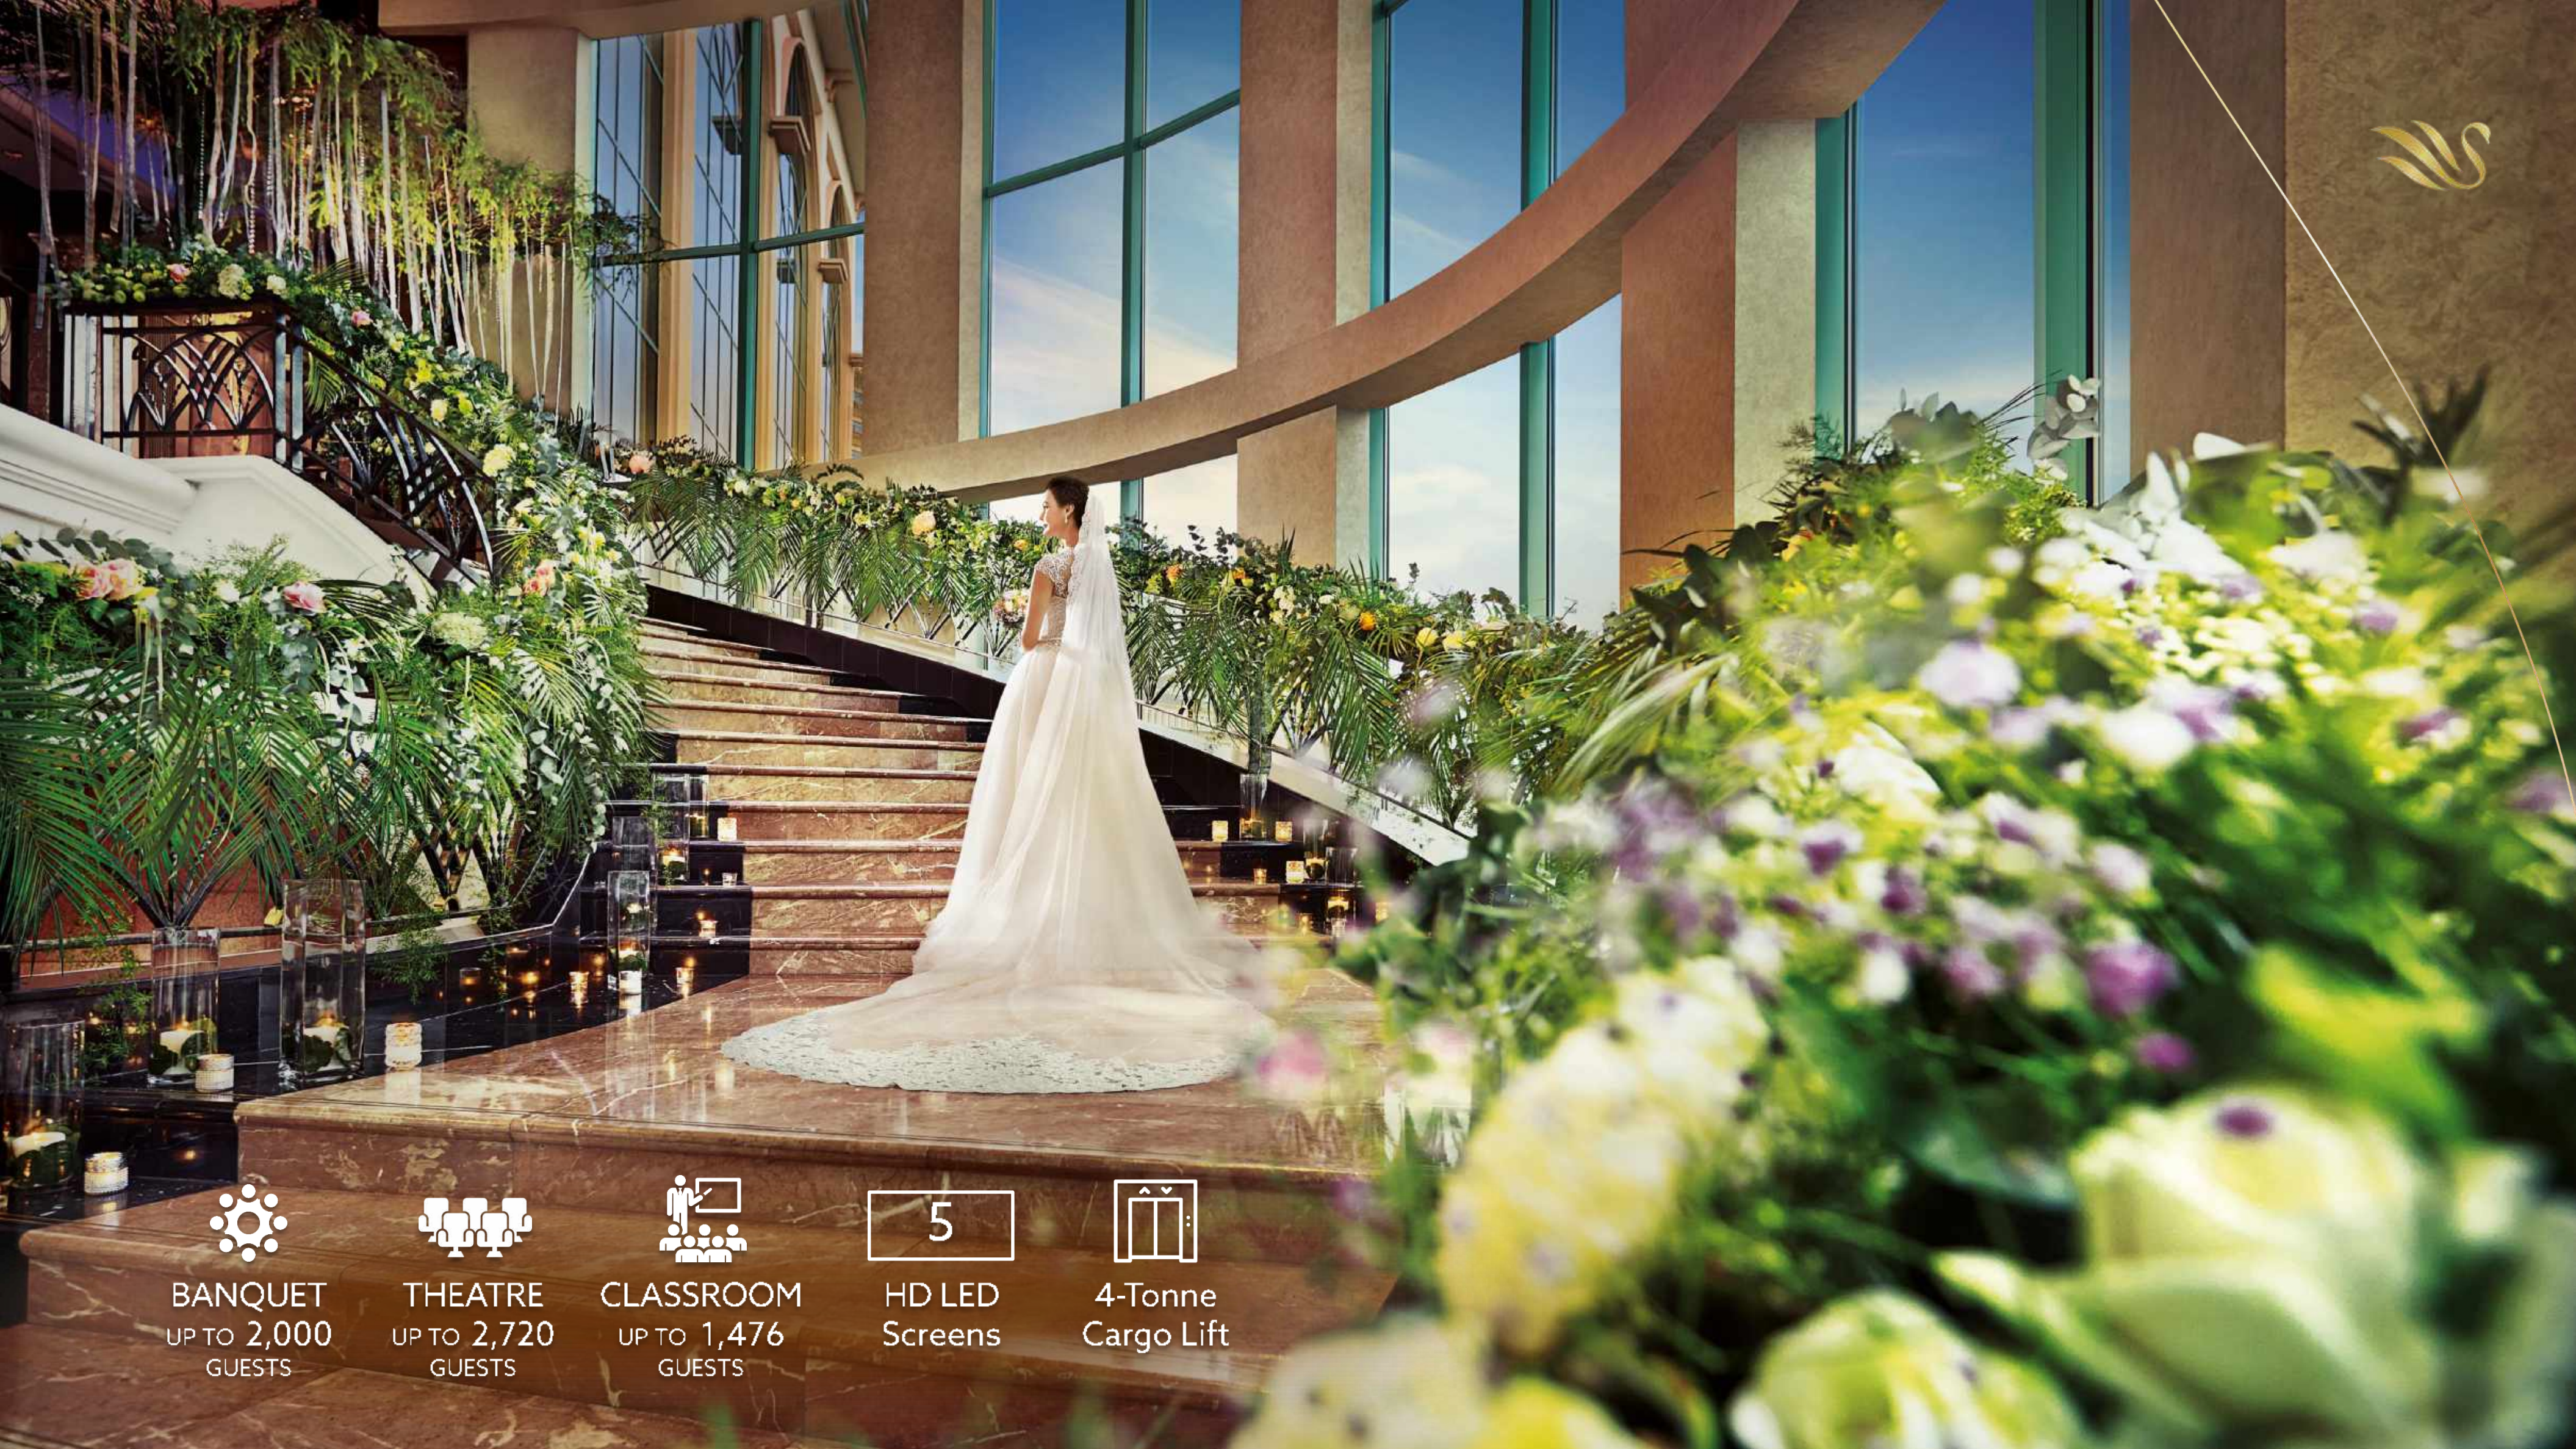

BANQUET
UP TO 2,000
GUESTS

THEATRE
UP TO 2,720
GUESTS

CLASSROOM
UP TO 1,476
GUESTS

**HD LED
Screens**

**4-Tonne
Cargo Lift**