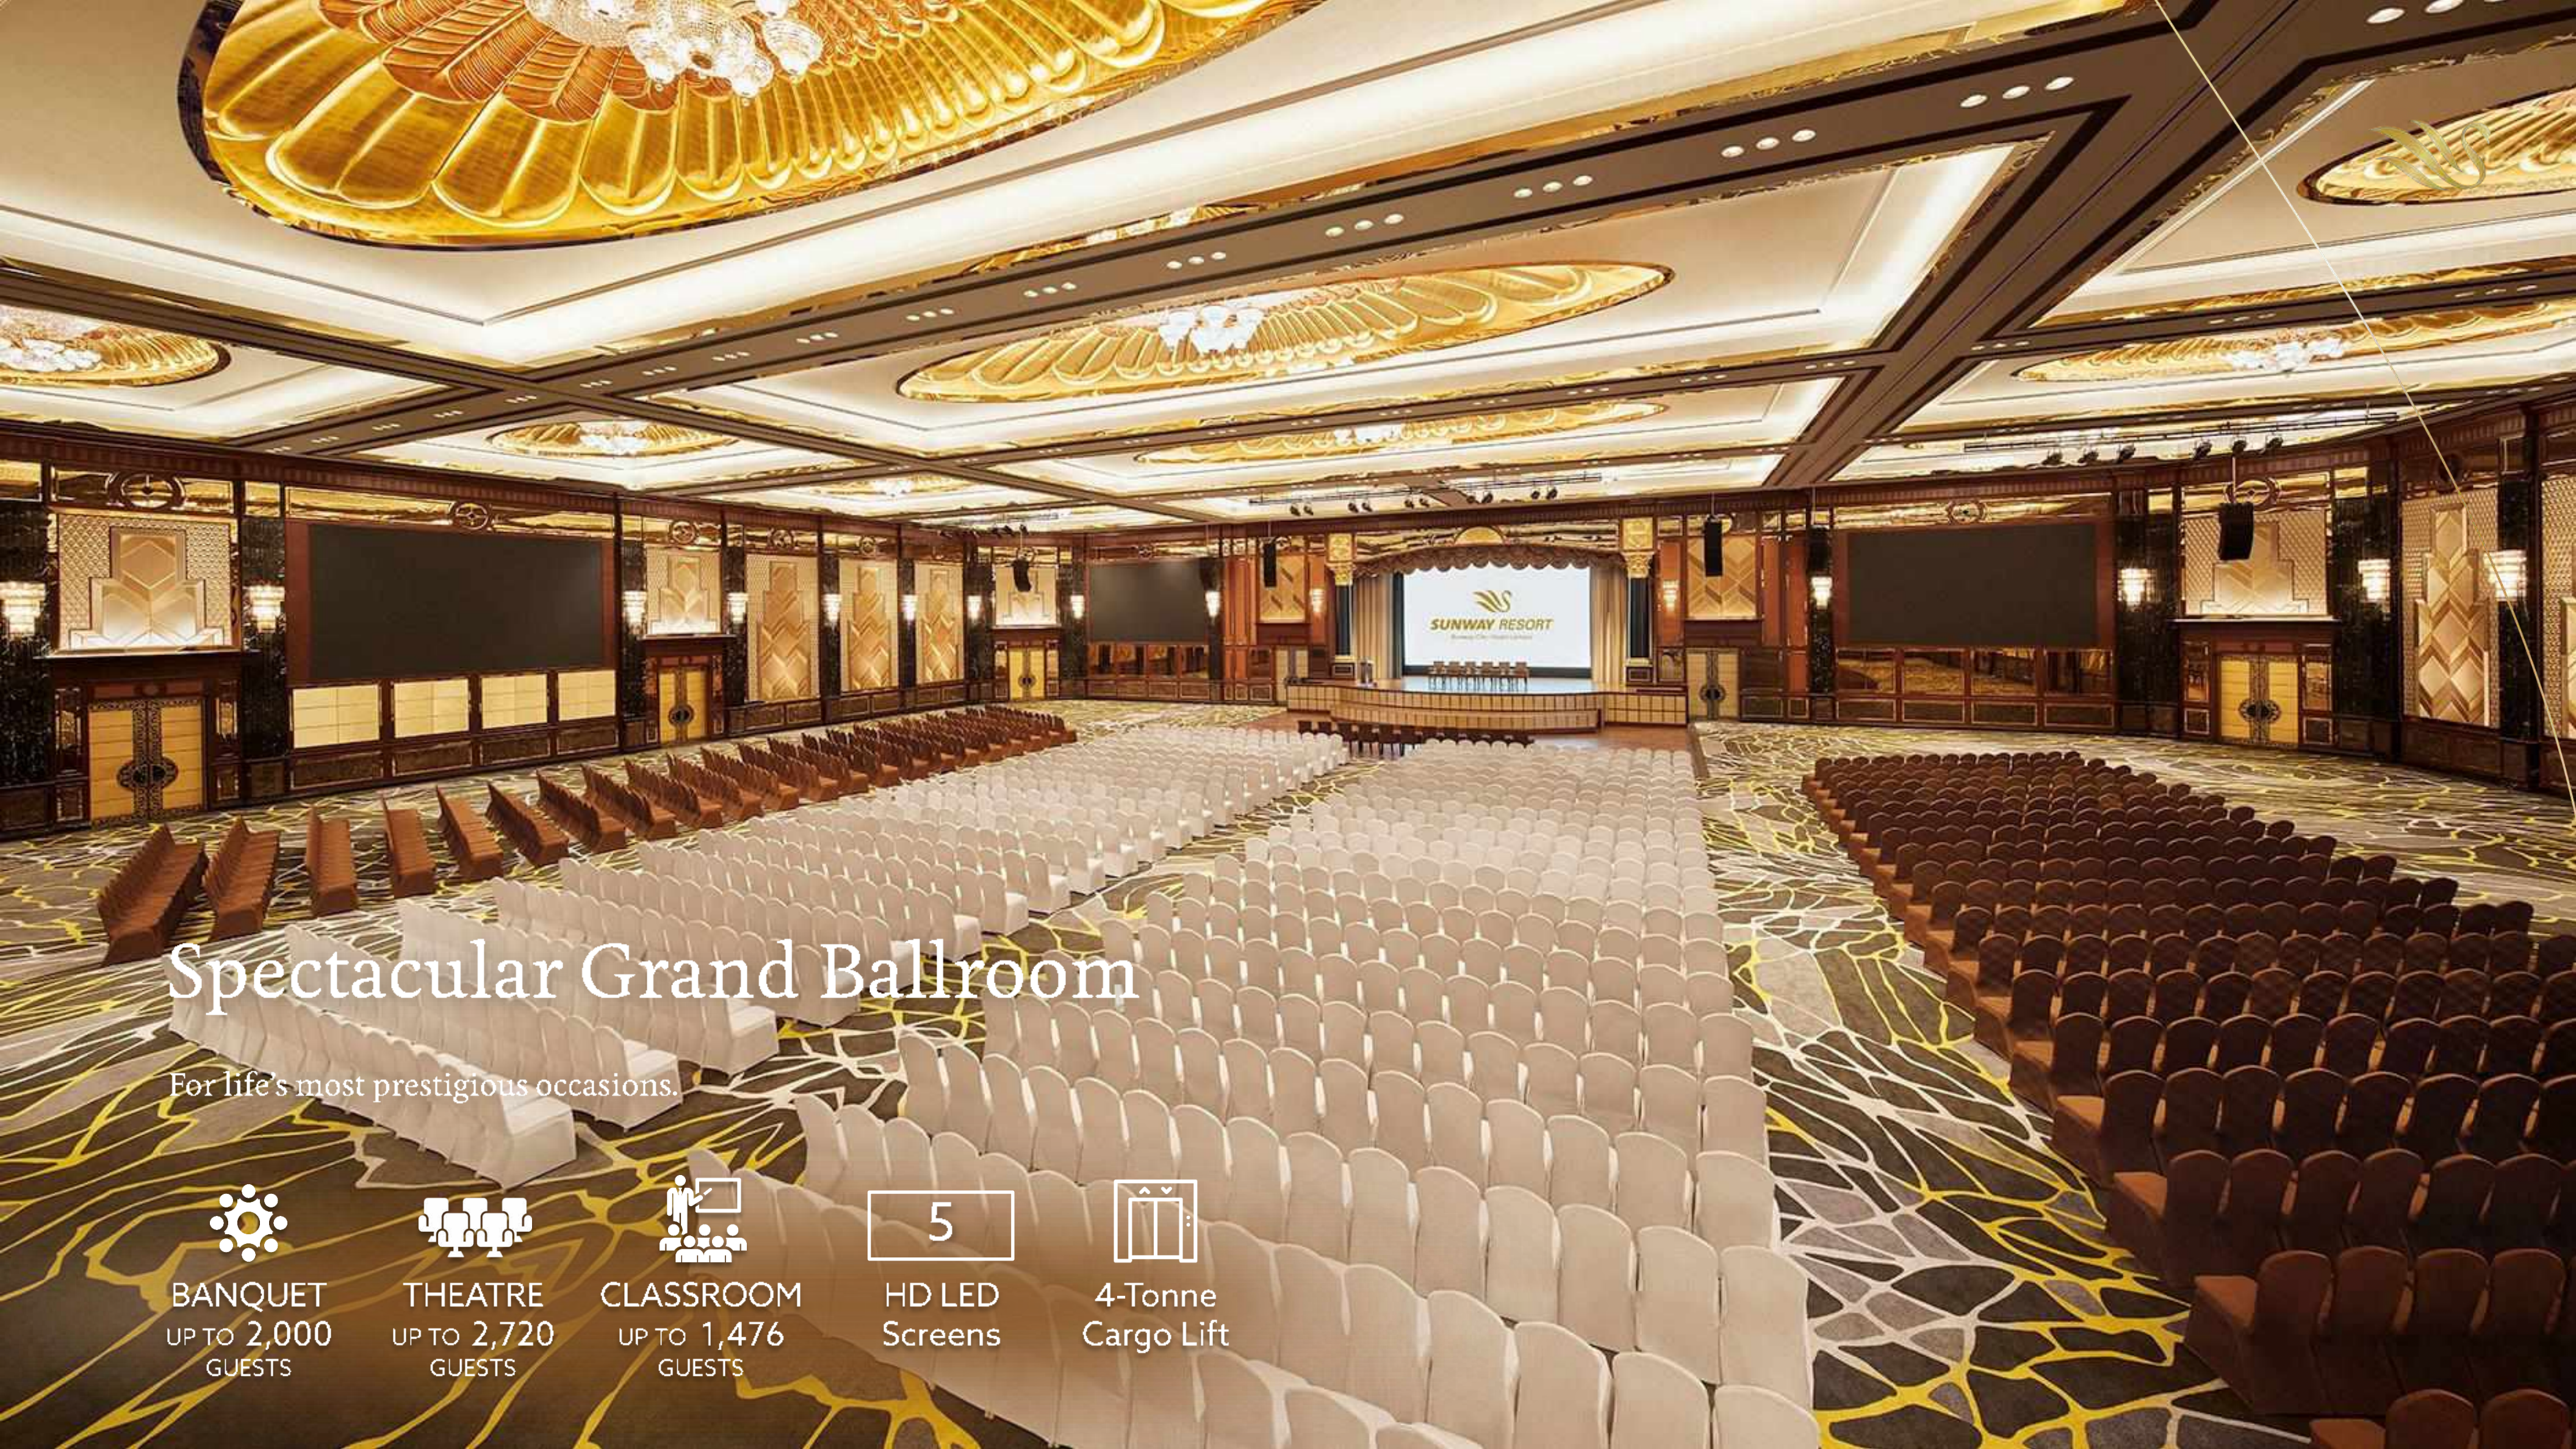

MEETING ROOMS

Located on Level 8, the five (5) Meeting Rooms with seating capacity between 20 to 160 persons are ideal for small meetings.

CAFÉ WEST

An all day dining restaurant featuring an array of Malaysian, Regional Asia, Middle Eastern and Western favourites menu.

SWIMMING POOL & FITNESS CENTRE
On Level 8

MEETINGS, INCENTIVES,
CONFERENCES & EXHIBITIONS
(MICE)

Redefined Event Spaces

Host impactful world-class events in our 5,600sqm of event spaces. Designed with state-of-the-art audio-visual technology and supported by dedicated professionals.

SUNWAY RESORT
Resort & Spa

Spectacular Grand Ballroom

For life's most prestigious occasions.

BANQUET
UP TO 2,000
GUESTS

THEATRE
UP TO 2,720
GUESTS

CLASSROOM
UP TO 1,476
GUESTS

5
HD LED
Screens

4-Tonne
Cargo Lift