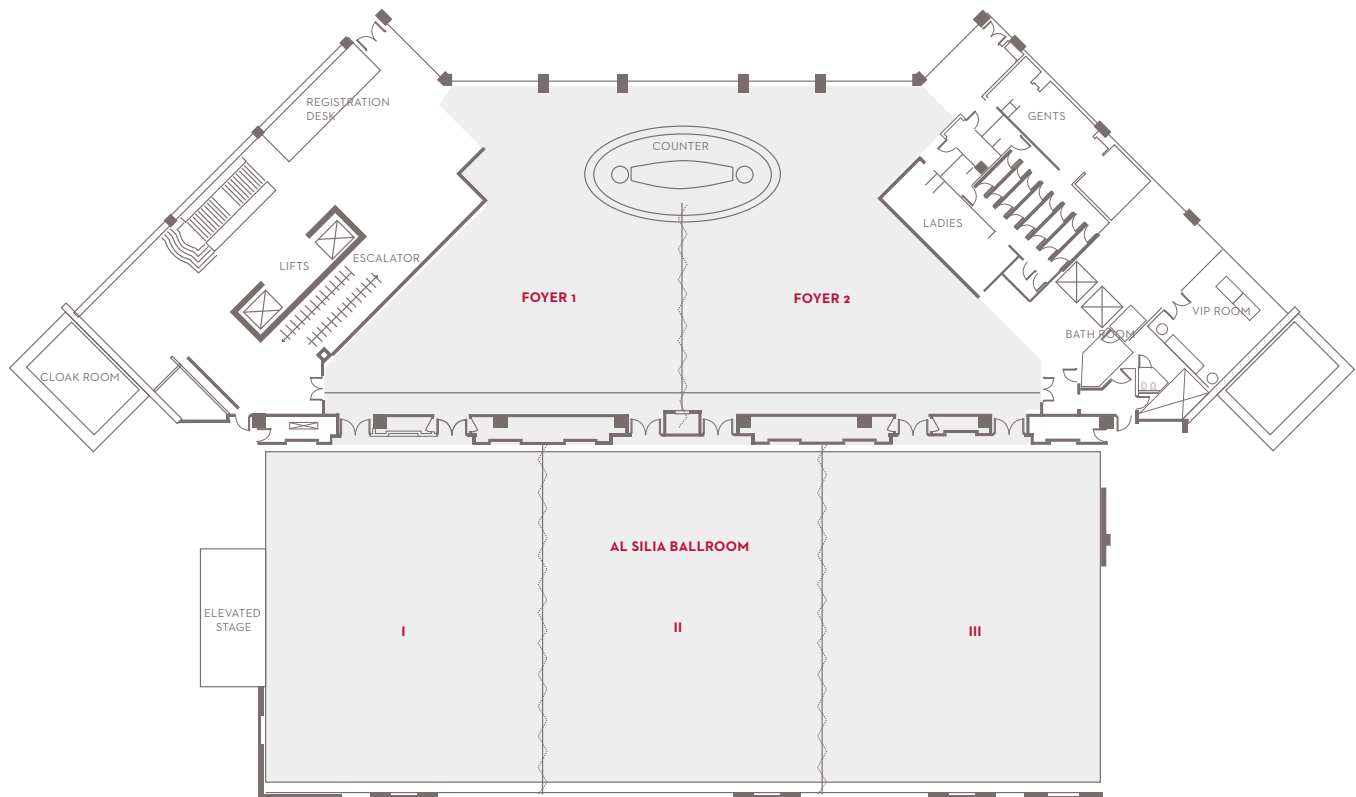

Rooms and Suites Offer

- Rooms & suites ranging from 40 to 205 square metres
- All rooms come with a private balcony
- Grand Club™ guests enjoy access to a private lounge that offers complimentary continental breakfast, all day tea and coffee service, evening cocktails and canapés

SMALL & LARGE MEETINGS

Capacities & Floor plans

CAPACITY CHART

ROOM NAME	ROOM DIMENSIONS L X W X H	SQ. FT METERS	BANQUET	RECEPTION	THEATER	CLASSROOM	BOARDROOM	U-SHAPE	SQUARE
AL SILIA BALLROOM	25 x 60 x 7.6 82' x 197' x 25'	16,146 1500	1,000	1,700	1,200	750	230	200	230
AL SILIA BALLROOM I	25 x 20 x 7.6 82' x 66' x 25'	5,382 500	300	550	400	230	100	80	100
AL SILIA BALLROOM II	25 x 20 x 7.6 82' x 66' x 25'	5,382 500	300	550	400	230	100	80	100
AL SILIA BALLROOM III	25 x 20 x 7.6 82' x 66' x 25'	5,382 500	300	550	400	230	100	80	100
PRE-FUNCTION AREA	—	10,086 937	—	600	—	—	—	—	—

Al Silia Level

Meeting Room Level

AWSAJ	5.5 x 4 x 3 18' x 13' x 10'	237 22	—	—	—	—	12	12	12
SHAFALLAH	5.5 x 4 x 3 18' x 13' x 10'	237 22	—	—	—	—	12	12	12
QURM	8.5 x 9 x 3.9 28' x 30' x 13'	829 77	40	50	55	36	16	24	20
SAMR	8.5 x 9 x 3.9 28' x 30' x 13'	829 77	40	50	55	36	16	24	20
GHAF	8.5 x 9 x 3.9 28' x 30' x 13'	829 77	40	50	55	36	16	24	20
QATAF	8 x 9 x 3.9 26' x 30' x 13'	775 72	40	50	55	36	16	24	20
SIDRA	7 x 12 x 2.9 23' x 39' x 10'	904 84	60	65	60	45	28	24	28
SIDRA I	7 x 6 x 2.9 23' x 20' x 10'	452 42	12	30	28	18	12	12	12
SIDRA II	7 x 6 x 2.9 23' x 20' x 10'	452 42	12	30	28	18	12	12	12
AL AQOOL	8 x 13 x 2.9 26' x 43' x 10'	1,119 104	60	65	60	48	28	28	28
AL SALEM	8 x 13 x 2.9 26' x 43' x 10'	1,119 104	60	65	60	48	28	28	28

FLOOR PLAN
Al Silia Level

Meeting Room Level