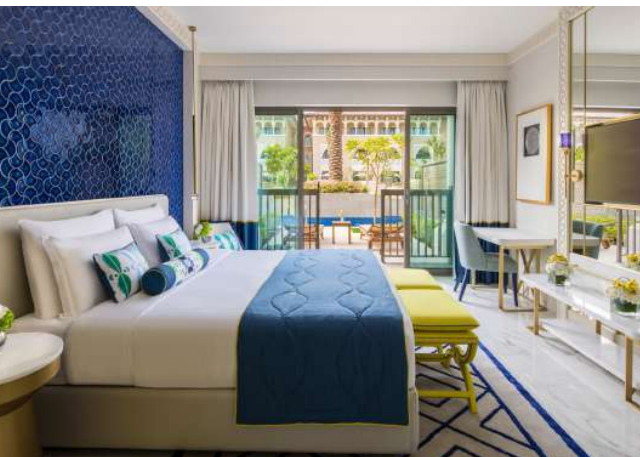

Size: 67 m²

Size: 68 m²

TWO BEDROOM FAMILY ROOM