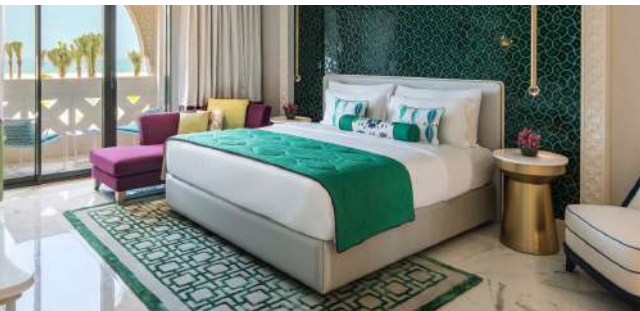

ROOM & SUITE GALLERY

SUPERIOR ROOM