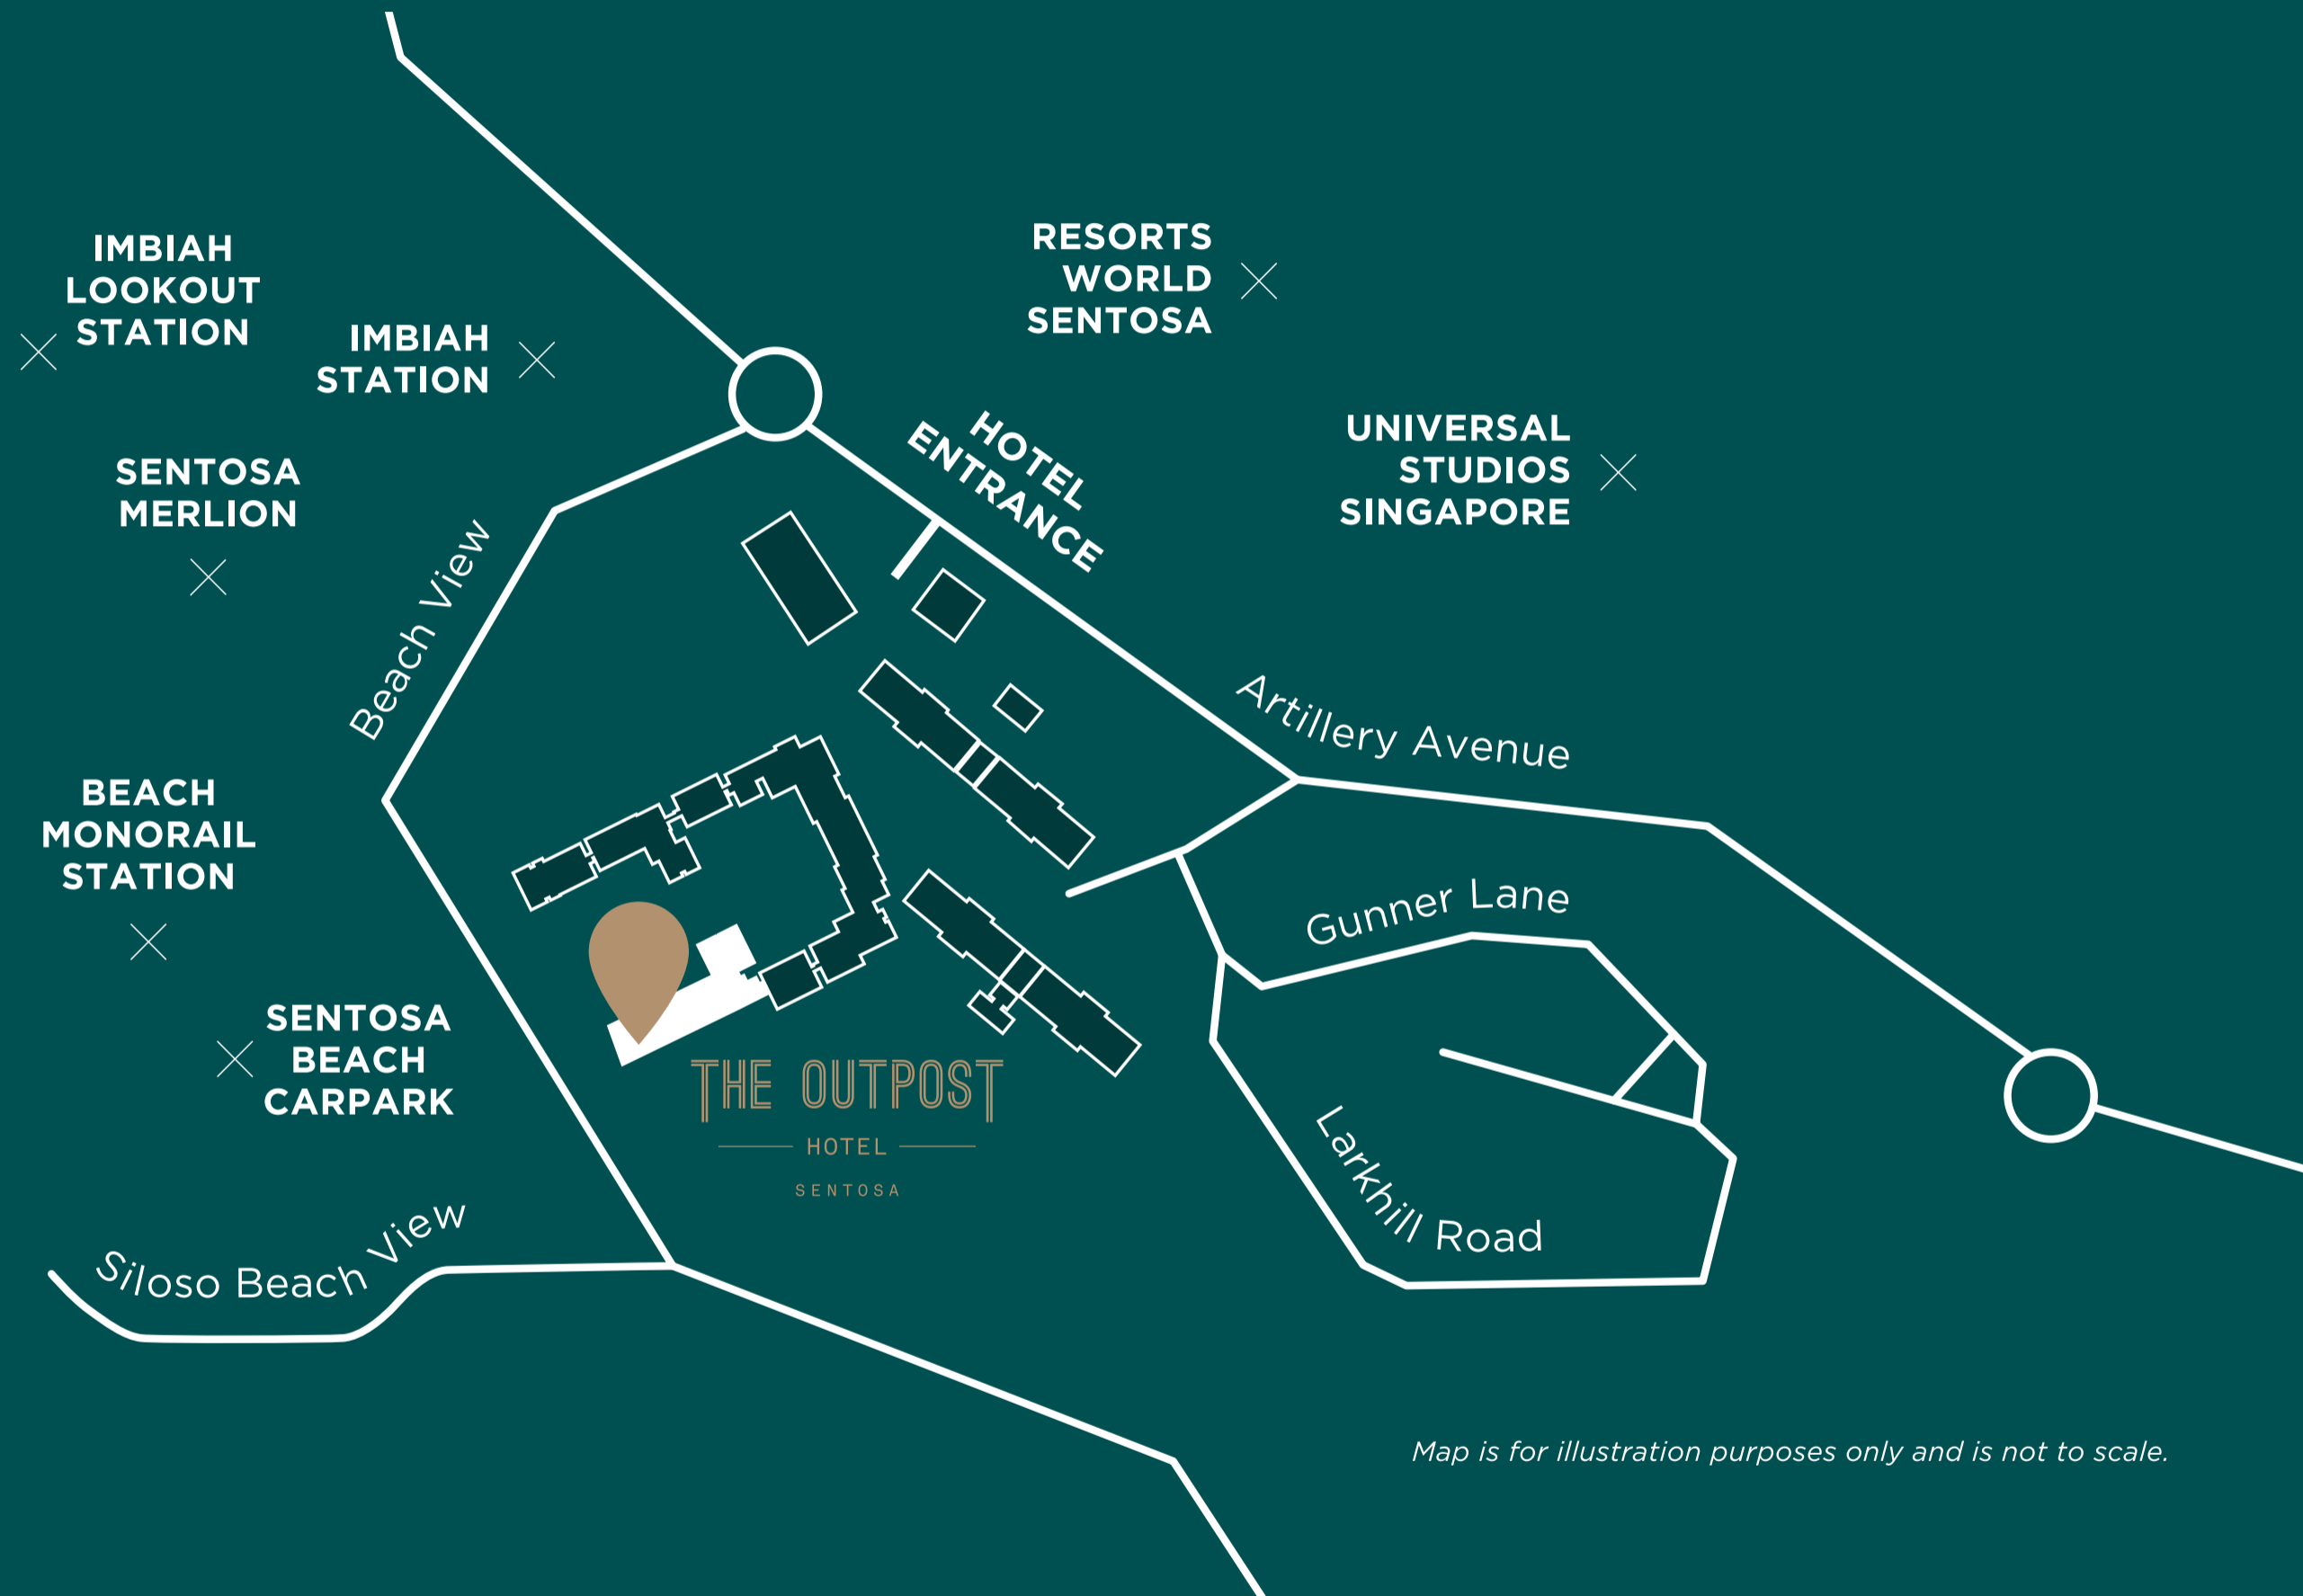

PROPERTY MAP

Map is for illustration purposes only and is not to scale.

THEOUTPOSTHOTEL
 THEOUTPOSTHOTEL

sales.sentosa@fareast.com.sg
www.stayfareast.com/sentosa/