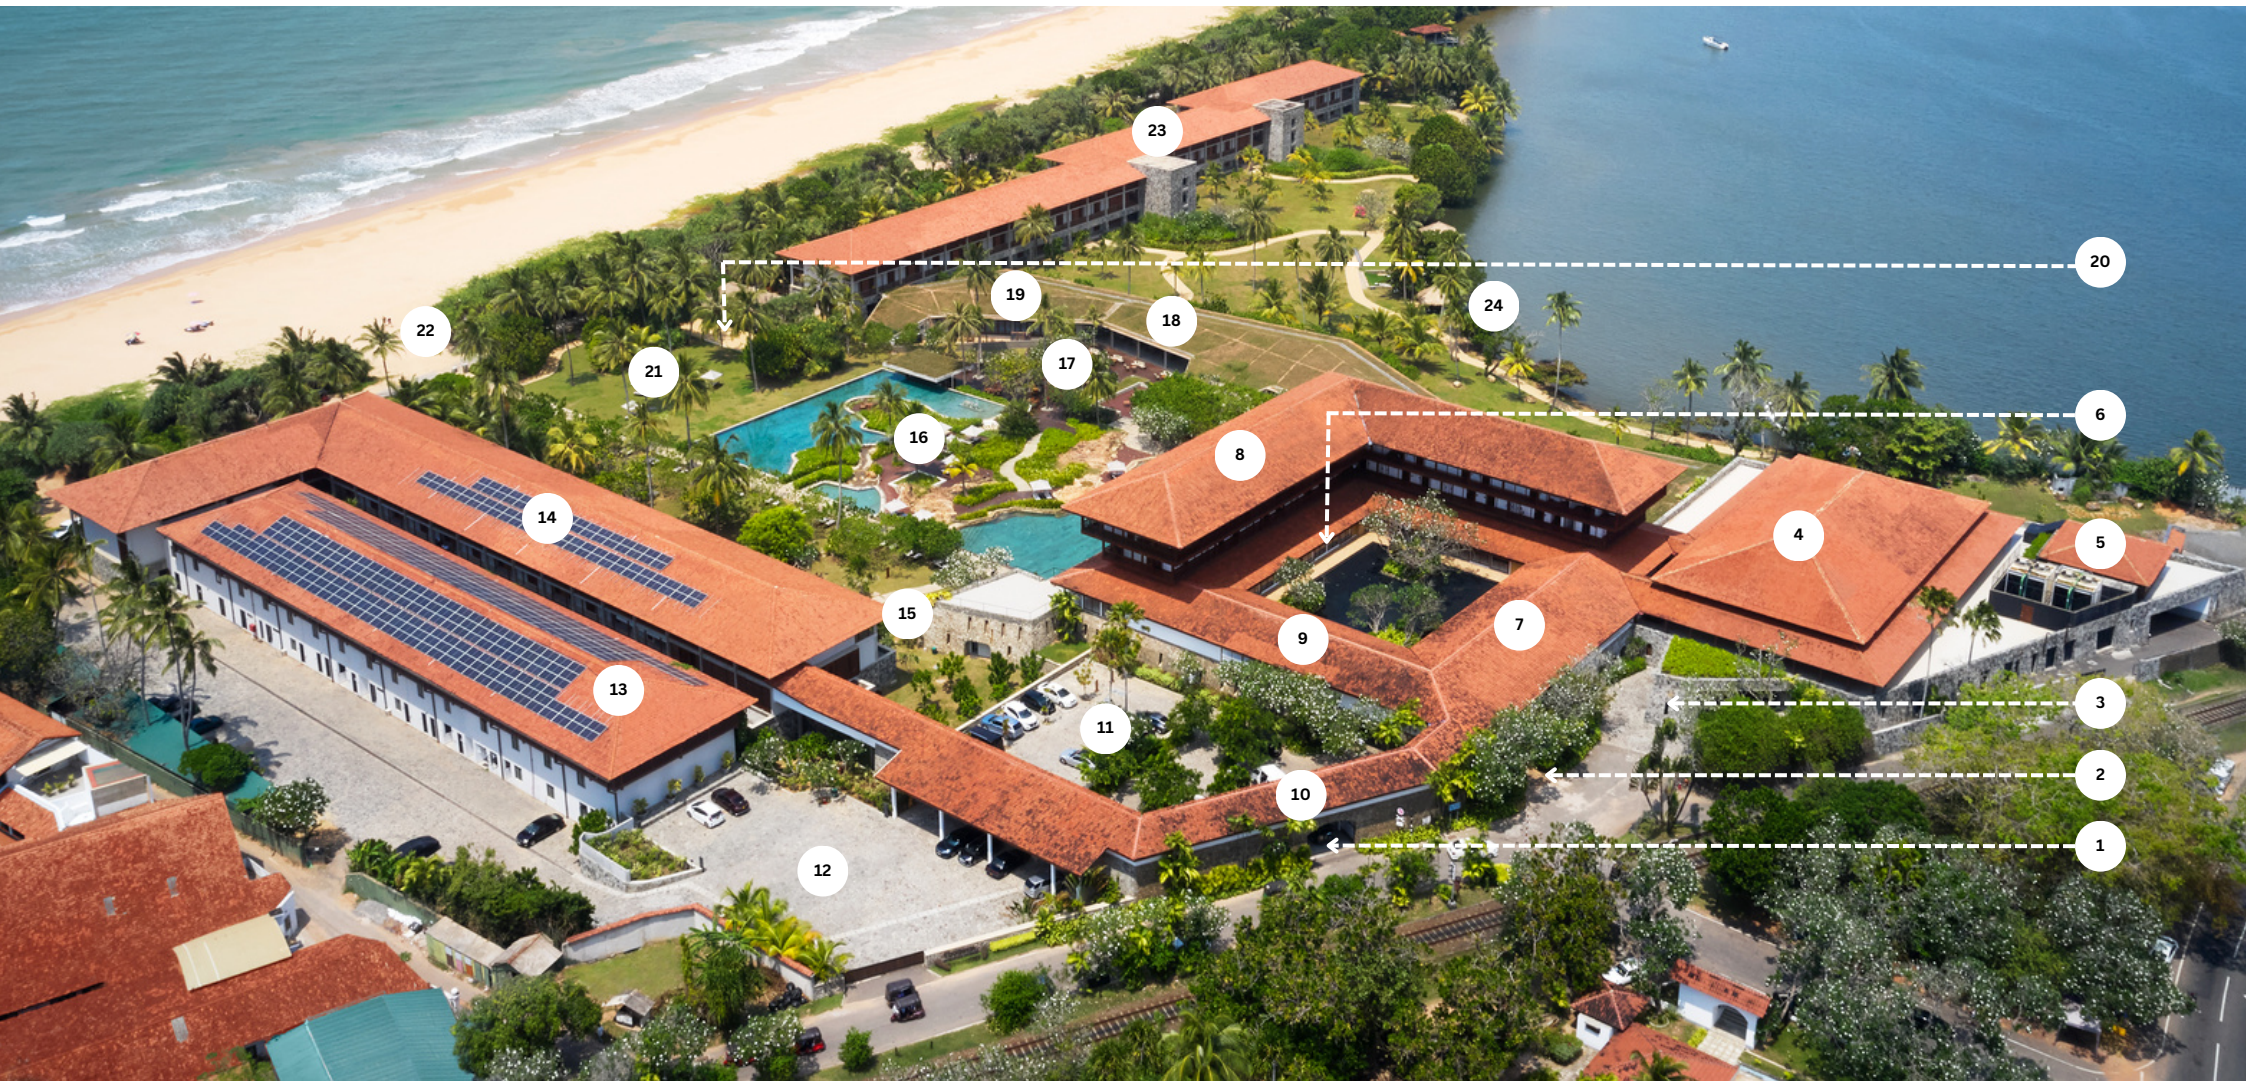

- 1. Exit Gate
- 2. Main Entrance
- 3. Banquet Hall Entrance
- 4. Banquet Hall

- 5. Gym & Watersports Center
- 6. Lounge & Fuze Bar
- 7. Reception

- 8. Suites  
Deluxe: 3301 - 3308  
Premium: 3201 - 3208
- 9. Departure Lounge

- 10. Passage to Premium Terrace rooms
- 11. Car Park 1

- 12. Car Park 2
- 13. Staff Area
- 14. Premium Terrace room & Spa  
1301 - 1319  
1201 - 1219  
1101 - 1119

- 15. Spa
- 16. Pool Area  
Adults' Pool - 2  
Kids' Pool - 1
- 17. Drench Bar
- 18. Link

- 19. Kids' Club
- 20. SMS: À la carte  
Restaurant
- 21. SMS Lawn
- 22. Beach Entrance

- 23. Luxury Sea Front rooms  
2301 - 2332  
2201 - 2232  
2101 - 2132
- 24. Boat Hut - Excursions/watersports