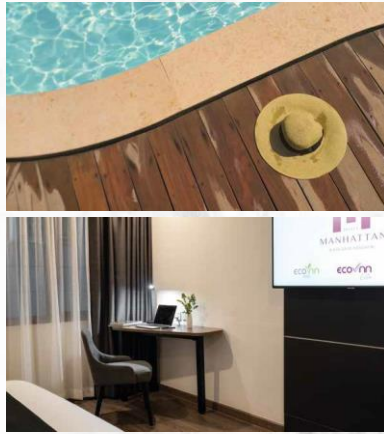

HOTEL
MANHATTAN
SUKHUMVIT BANGKOK

**GET
READY!**

HOTEL MANHATTAN BANGKOK SUKHUMVIT

HOTEL MANHATTAN SUKHUMVIT BANGKOK

Set in one of best possible hotel locations in Bangkok. Shopping, entertainment, nightlife and restaurants are right on the doorstep. A few minutes' walk away, the Skytrain (BTS) and underground (MRT) stations give convenient, unlimited opportunities for exploring the city.

ACCOMMODATION

All 198 rooms and suites offer great comfort and sleek, modern design with clean line and soothing colors, ranging from Superior to Suites are available, providing an array of room choices each offering true relaxation and convenient access to the prime shopping and central business district with Sky train and MRT.

OTHER SERVICES AND FACILITIES

- 24 hours guest service
- Welcome drink
- Bar / lounge
- Room service
- Restaurant
- Manhattan lounge
- Smoke free hotel
- Outdoor pool
- Fitness room
- Laundry and dry-cleaning services
- Free Wi-Fi
- Parking facilities