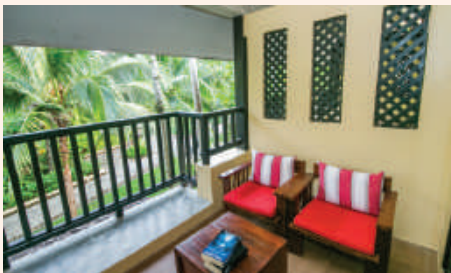

RESTAURANTS & BARS

- Sea Breeze Restaurant: all-day dining restaurant serving authentic Thai and international cuisine
- Splash Pool Bar: snacks and refreshments
- Lobby Bar: snacks and refreshments
- In-room dining: Thai and international