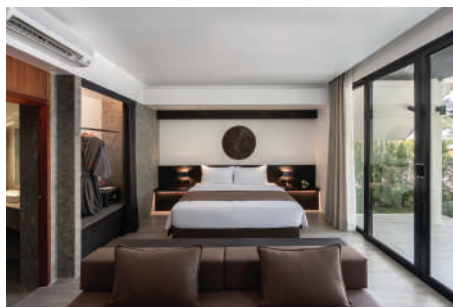

The Splash

Koh Chang

THE SPLASH is located in the popular Klong Prao beach area of Koh Chang. We have set the great difference among all Koh Chang resorts. Upon arrival guests will see the water plays giving complimentary. With 85 rooms a contemporary and modern design neither you nor your gang will ever get bored.

ACCOMMODATION

ROOM CATEGORY	RATE	SIZE (m ²)	NUMBER OF ROOMS		
			KING BED (6 FOOT)	TWIN BED (3.5 FOOT)	TOTAL
Superior Room	6,000++	40	16	32	48
Deluxe Room	10,000++	45	12	12	24
Cottage Room	10,000++	55	10		10
Family with Bunk bed	18,000++	70	3		3
Total No. of Rooms					85