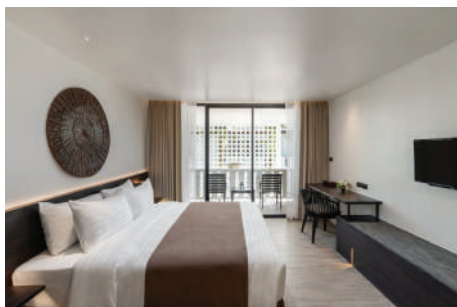

The Splash

Koh Chang

THE SPLASH is located in the popular Klong Prao beach area of Koh Chang. We have set the great difference among all Koh Chang resorts. Upon arrival guests will see the water plays giving complimentary. With 85 rooms a contemporary and modern design neither you nor your gang will ever get bored.

ACCOMMODATION

ROOM CATEGORY	RATE	SIZE (m ²)	NUMBER OF ROOMS		
			KING BED (6 FOOT)	TWIN BED (3.5 FOOT)	TOTAL
Superior Room	6,000++	40	16	32	48
Deluxe Room	10,000++	45	12	12	24
Cottage Room	10,000++	55	10		10
Family with Bunk bed	18,000++	70	3		3
Total No. of Rooms					85

SERVICES

- Swimming Pool
- Water Park
- Beach
- Meeting Room
- Wedding Package
- Tour Desk
- Room Service
- Laundry Service

RESTAURANTS & BARS

VENUE	TYPE OF CUISINE	SEATS	OPENING HOURS	LOCATION
The S Bites	Breakfast	82	07.00 am. - 10.00 am.	Swimming Pool
The S Bar	All Day Dining	50	11.00 am. - 11.00 pm.	Beach
The S Pool	Pool Bar		11.00 am. - 06.00 pm.	Swimming Pool