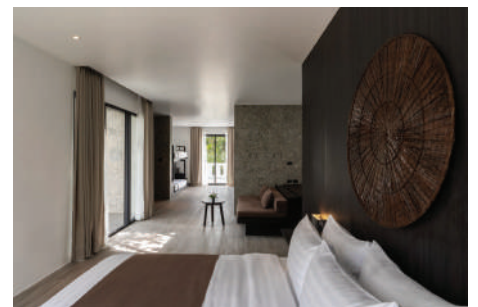

SERVICES

- Swimming Pool
- Water Park
- Beach
- Meeting Room
- Wedding Package
- Tour Desk
- Room Service
- Laundry Service