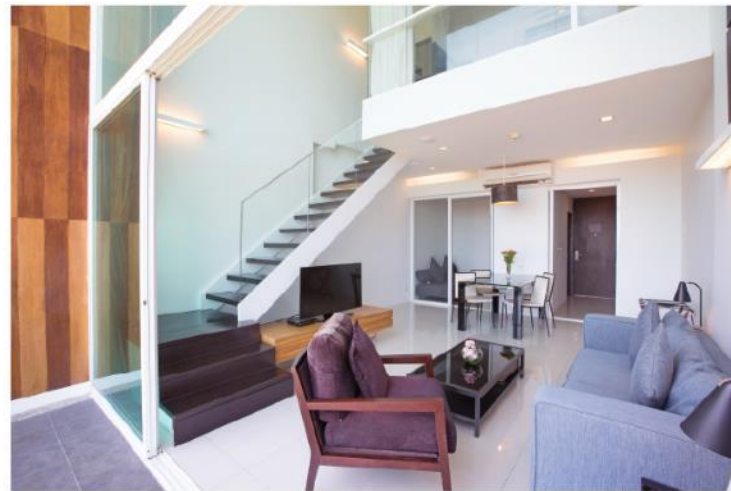

DUPLEX

6 ROOMS / 72 SQM