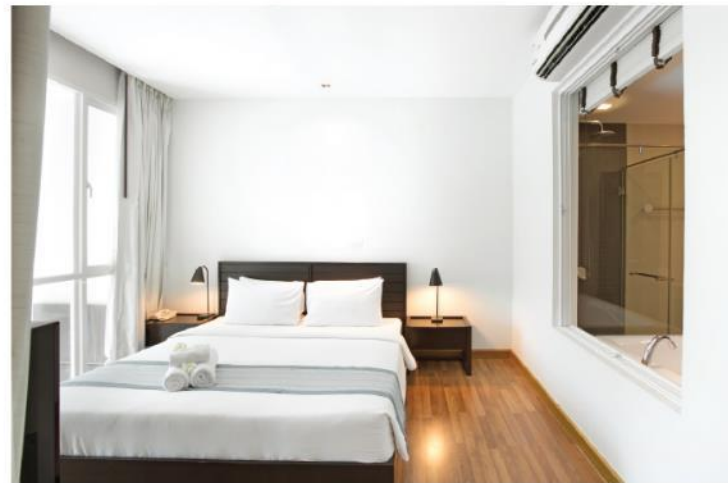

3-BEDROOM DUPLEX

8 ROOMS / 72 SQM