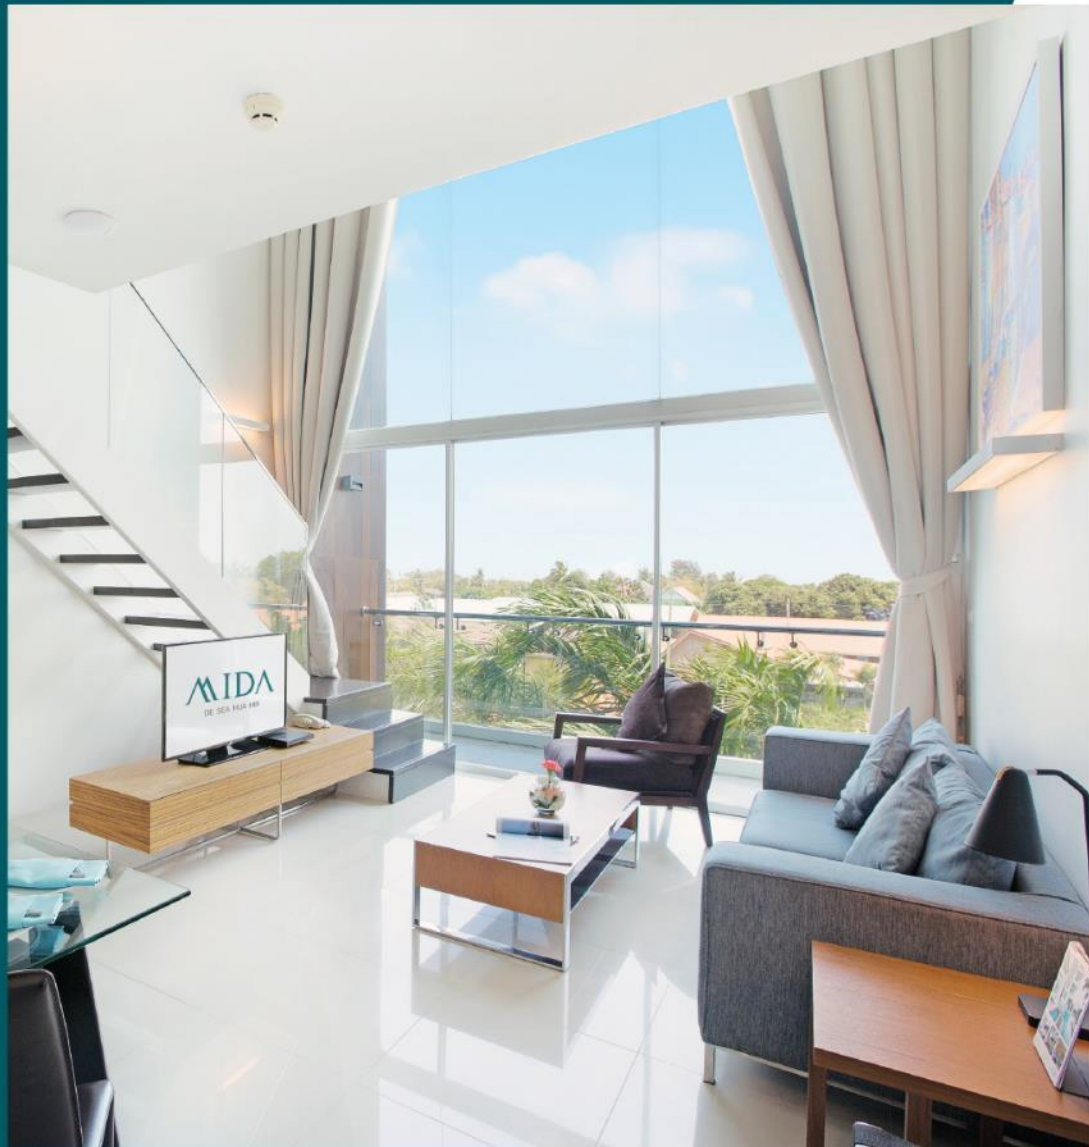

3-BEDROOM DUPLEX

8 ROOMS / 72 SQM