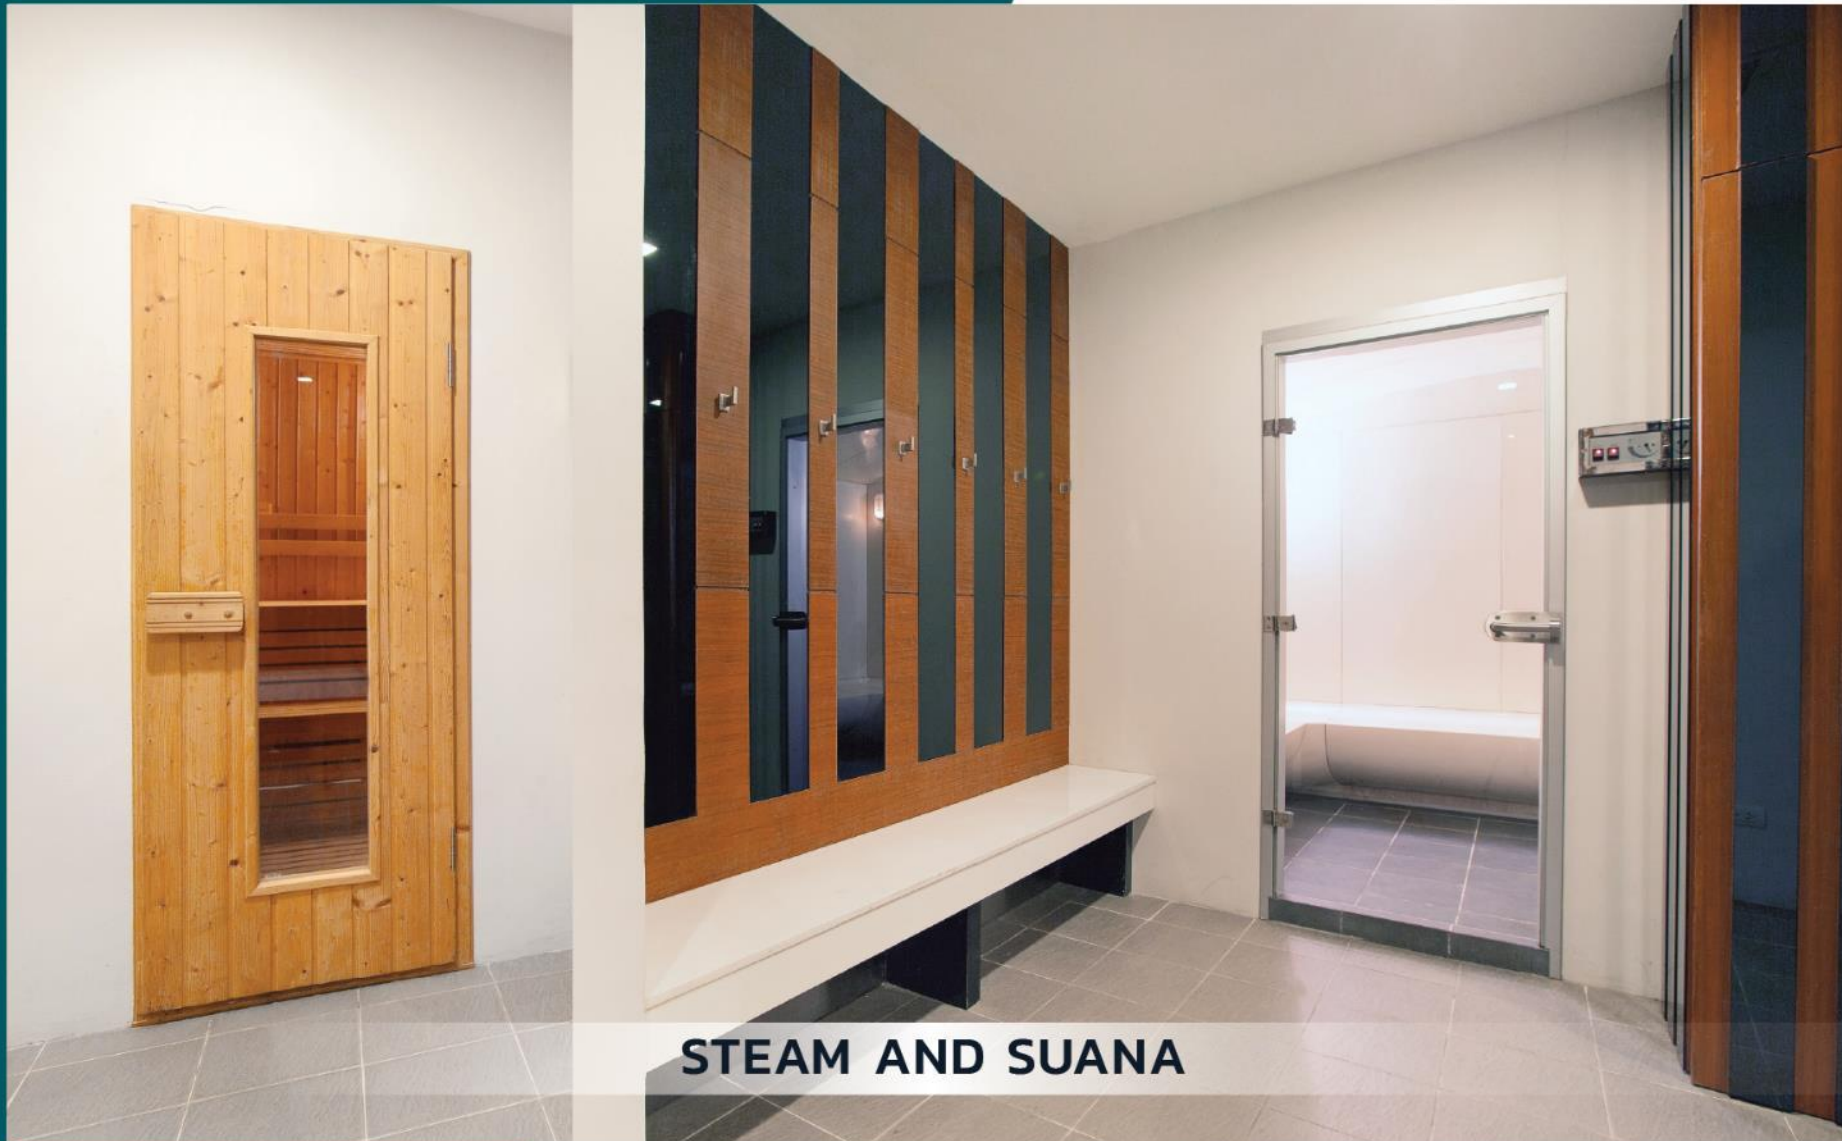

STEAM AND SUANA