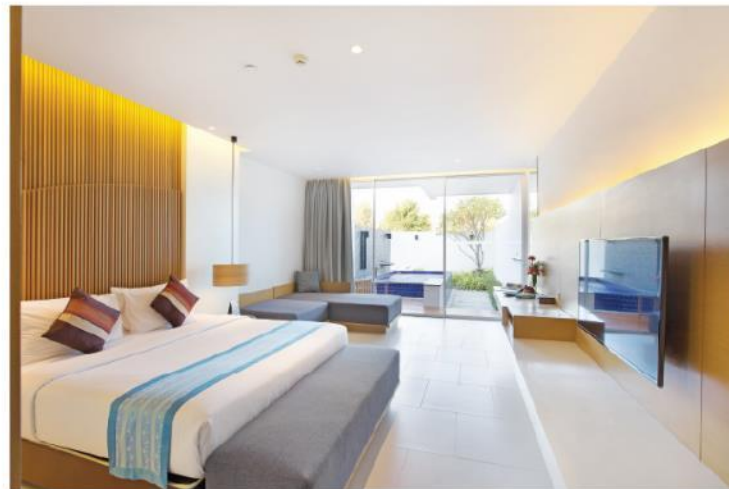

POOL VILLA

2 ROOMS / 82 SQM