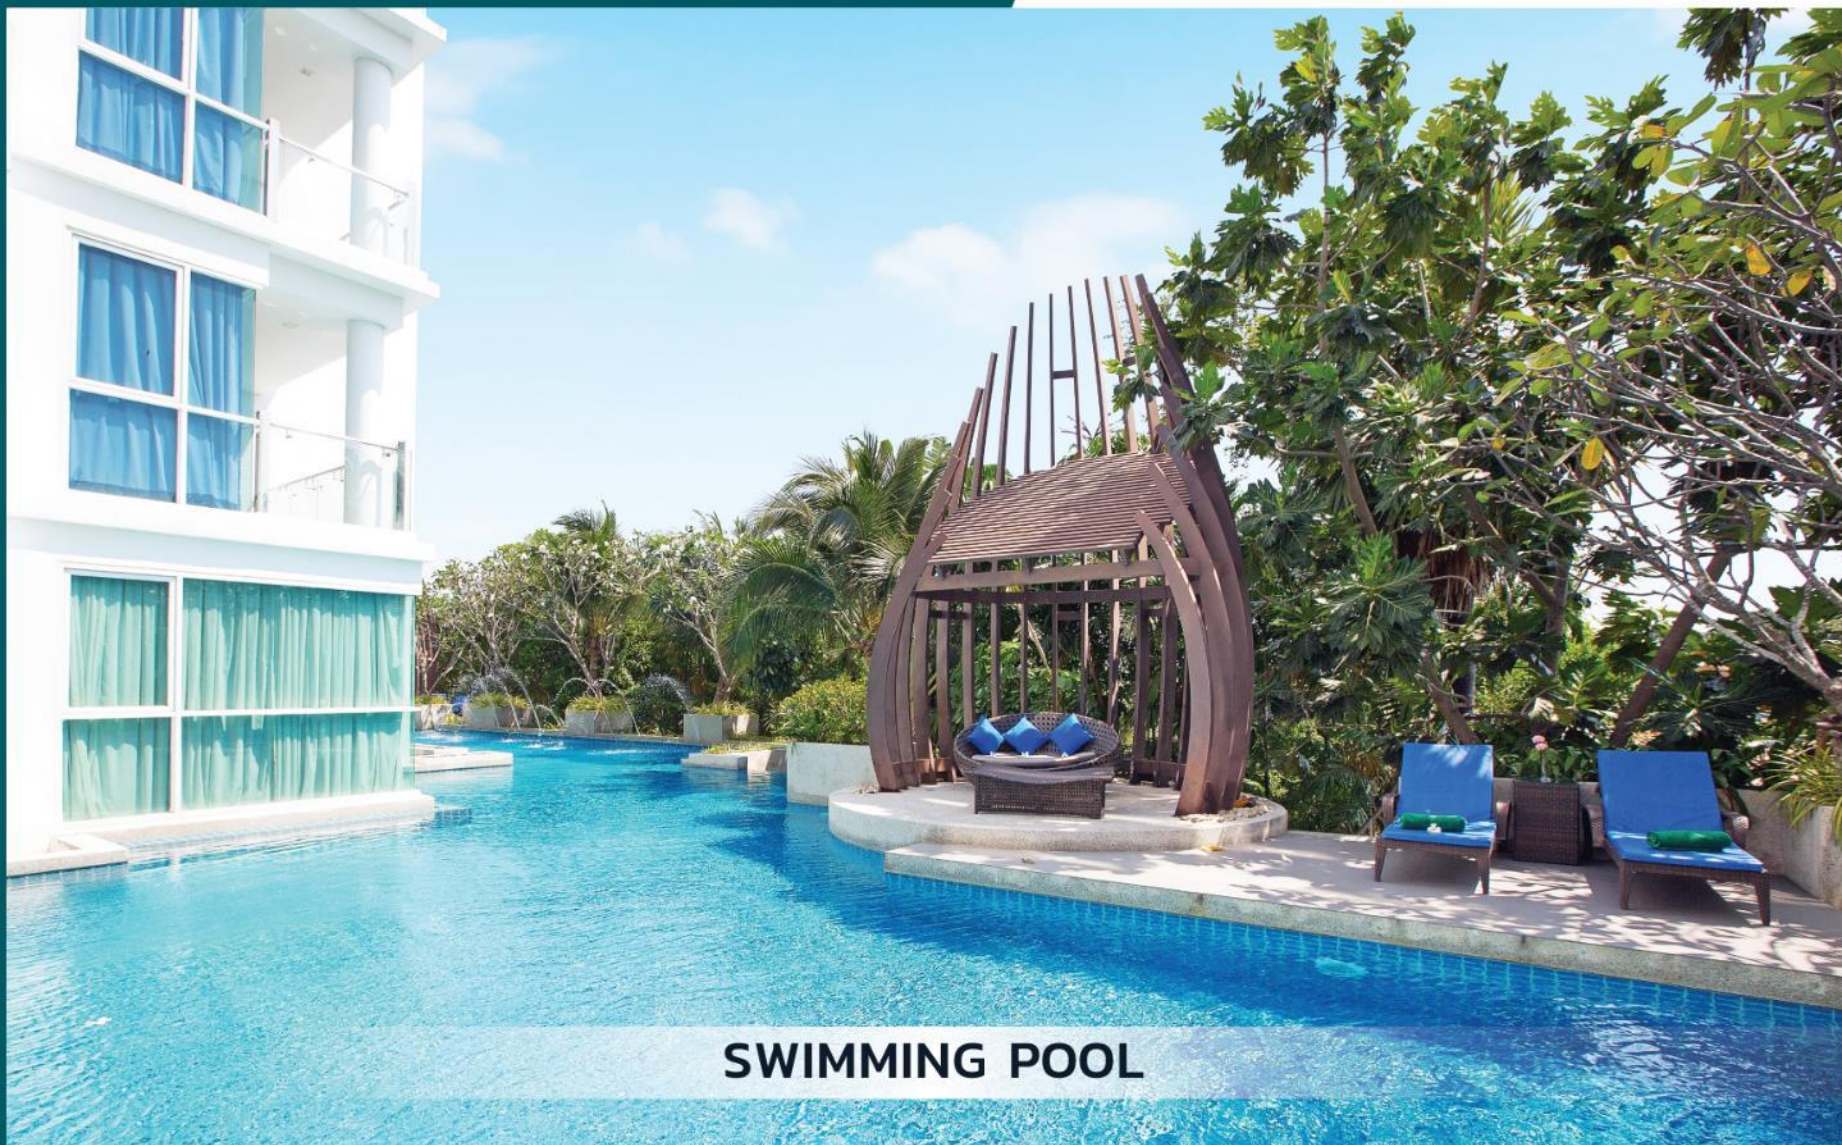

## **DELIZIOSO**

---

Open daily: **06.00 to 23.00 hrs**

Location: **Ground Floor**

Capacity: **Indoor 70 seats**

---

**MIDA**  
DE SEA HUA HIN

**SWIMMING POOL**