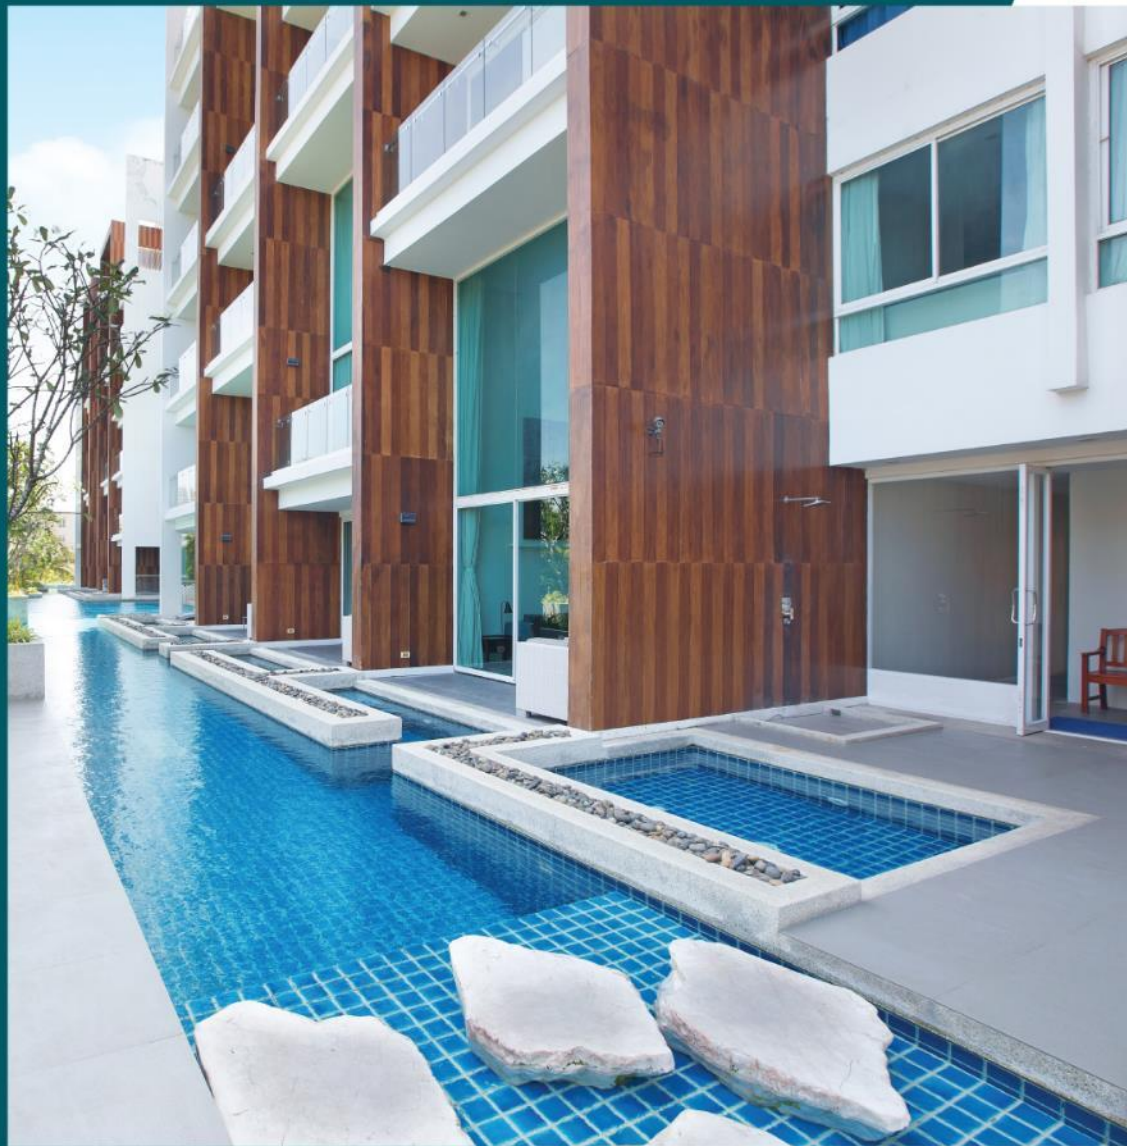

OUR ROOMS

ROOM TYPES	SIZE (SQM)	NO OF ROOMS
DELUXE	45	63
DELUXE POOL ACCESS	45	1
POOL VILLA	82	2
2-BEDROOM DELUXE FAMILY	45	7
DUPLEX	72	6
DUPLEX POOL ACCESS	72	2
2-BEDROOM DUPLEX	72	3
2-BEDROOM DUPLEX POOL ACCESS	72	3
3-BEDROOM DUPLEX	72	8
2-BEDROOM CORNER SUITE	102	5
2-BEDROOM CORNER SUITE POOL ACCESS	102	7
3-BEDROOM ROYAL SUITE	169	1
TOTAL		110