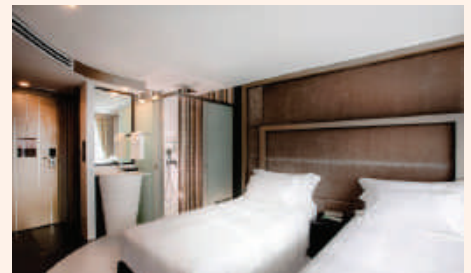

### ACCOMMODATION

- The hotel comprises 96 rooms, each with a contemporary design
- It features a comfortable living space of up to 27 square metres, with rooms overlooking the city or swimming pool area
- The choice of a king-sized bed, two double beds or twin beds makes this a suitable destination for singles, couples, families and groups of friends
- Each room offers all of the amenities and services that guests require for a comfortable stay, along with the relaxing atmosphere of a home-away-from home

## ACCOMMODATION

ROOM FACTS AT A GLANCE						IN-ROOM FEATURES							
ROOM TYPE		Number of rooms	Room size (m <sup>2</sup> )	Balcony / terrace size (m <sup>2</sup> )	Total living space (m <sup>2</sup> )	Maximum occupancy (AD + CH)	Individually controlled air-conditioning	Smart TV	Minibar	Tea and coffee making facilities	In-room safe	Hairdryer	Complimentary wireless internet access
Superior	King	7	23	-	23	2AD + 1CH	•	•	•	•	•	•	•
Deluxe City View	King	33	21-25	2-4	25-27	2AD + 1CH	•	•	•	•	•	•	•
	Twin	19	21-25	2-4	25-27	2AD	•	•	•	•	•	•	•
Deluxe Pool View	King	31	21-25	2-4	25-27	2AD + 1CH	•	•	•	•	•	•	•
Family Room Pool View	Double / Double	6	25	2	27	2AD + 2CH	•	•	•	•	•	•	•