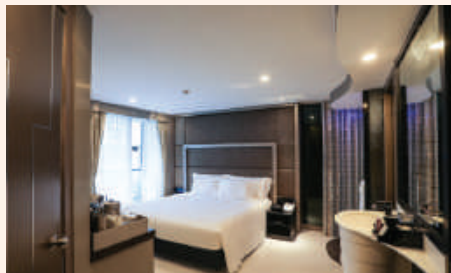

### ACCOMMODATION

- The hotel comprises 96 rooms, each with a contemporary design
- It features a comfortable living space of up to 27 square metres, with rooms overlooking the city or swimming pool area
- The choice of a king-sized bed, two double beds or twin beds makes this a suitable destination for singles, couples, families and groups of friends
- Each room offers all of the amenities and services that guests require for a comfortable stay, along with the relaxing atmosphere of a home-away-from home

## ACCOMMODATION

ROOM FACTS AT A GLANCE						IN-ROOM FEATURES							
ROOM TYPE		Number of rooms	Room size (m <sup>2</sup> )	Balcony / terrace size (m <sup>2</sup> )	Total living space (m <sup>2</sup> )	Maximum occupancy (AD + CH)	Individually controlled air-conditioning	Smart TV	Minibar	Tea and coffee making facilities	In-room safe	Hairdryer	Complimentary wireless internet access
Superior	King	7	23	-	23	2AD + 1CH	•	•	•	•	•	•	•
Deluxe City View	King	33	21-25	2-4	25-27	2AD + 1CH	•	•	•	•	•	•	•
	Twin	19	21-25	2-4	25-27	2AD	•	•	•	•	•	•	•
Deluxe Pool View	King	31	21-25	2-4	25-27	2AD + 1CH	•	•	•	•	•	•	•
Family Room Pool View	Double / Double	6	25	2	27	2AD + 2CH	•	•	•	•	•	•	•