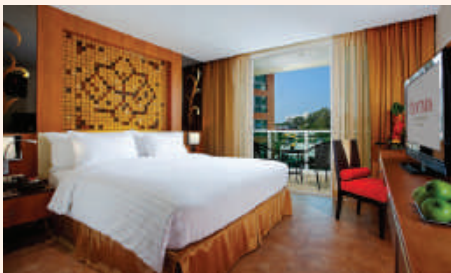

CENTARA

NOVA HOTEL & SPA
PATTAYA

80/167 Moo 9, Soi 12, Central Pattaya
Road, Nongprue, Banglamung, Pattaya,
Chonburi 20150, Thailand

🌐 centarahotelsresorts.com/nvp

☎ +66 (0) 3872 5999

✉ nvp@chr.co.th

Location Map

CENTARA NOVA HOTEL & SPA PATTAYA

Located in the centre of Pattaya, this four-star hotel is built to an intimate scale with stylish design. Amongst its leisure facilities is SPA Cenvaree, featuring a range of signature treatments based on pure seawater and mineral-rich mud drawn from the Dead Sea.

ACCOMMODATION

- Accommodation at the hotel features a distinctive, crisp and modern décor
- All 79 rooms and suites feature a furnished balcony overlooking the swimming pool
- The Deluxe rooms deliver great comfort with 29 square metres of living space and a choice of a king-sized bed or twin beds
- The Deluxe Suites are in excess of 69 square metres inclusive of a furnished balcony, a king bedroom and ample living area

FACILITIES & SERVICES

- Swimming pool complete with children's pool and Jacuzzi
- Occupying five floors of the hotel, SPA Cenvaree has a range of exclusive Dead Sea Mud programmes and also offers a range of Vichy, hydrotherapy and holistic experiences
- Fully-equipped fitness centre
- Babysitting service available upon request
- Tour information desk
- Laundry and dry cleaning services
- Thai cooking classes
- Complimentary wireless internet access
- Complimentary shuttle service to beach road and main attractions

RESTAURANTS & BARS

- Glow: all-day dining restaurant serving international and Thai cuisine
- Lido Pool Bar: snacks, delis and refreshments served by the pool