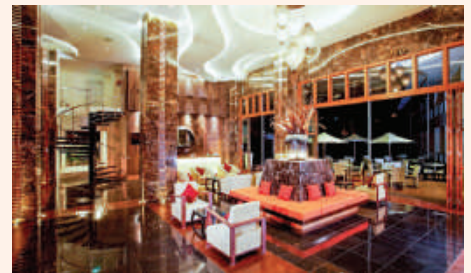

CENTARA

NOVA HOTEL & SPA
PATTAYA

80/167 Moo 9, Soi 12, Central Pattaya
Road, Nongprue, Banglamung, Pattaya,
Chonburi 20150, Thailand

🌐 centarahotelsresorts.com/nvp

☎ +66 (0) 3872 5999

✉ nvp@chr.co.th

Location Map

CENTARA NOVA HOTEL & SPA PATTAYA

Located in the centre of Pattaya, this four-star hotel is built to an intimate scale with stylish design. Amongst its leisure facilities is SPA Cenvaree, featuring a range of signature treatments based on pure seawater and mineral-rich mud drawn from the Dead Sea.

ACCOMMODATION

- Accommodation at the hotel features a distinctive, crisp and modern décor
- All 79 rooms and suites feature a furnished balcony overlooking the swimming pool
- The Deluxe rooms deliver great comfort with 29 square metres of living space and a choice of a king-sized bed or twin beds
- The Deluxe Suites are in excess of 69 square metres inclusive of a furnished balcony, a king bedroom and ample living area

FACILITIES & SERVICES

- Swimming pool complete with children's pool and Jacuzzi
- Occupying five floors of the hotel, SPA Cenvaree has a range of exclusive Dead Sea Mud programmes and also offers a range of Vichy, hydrotherapy and holistic experiences
- Fully-equipped fitness centre
- Babysitting service available upon request
- Tour information desk
- Laundry and dry cleaning services
- Thai cooking classes
- Complimentary wireless internet access
- Complimentary shuttle service to beach road and main attractions

RESTAURANTS & BARS

- Glow: all-day dining restaurant serving international and Thai cuisine
- Lido Pool Bar: snacks, delis and refreshments served by the pool