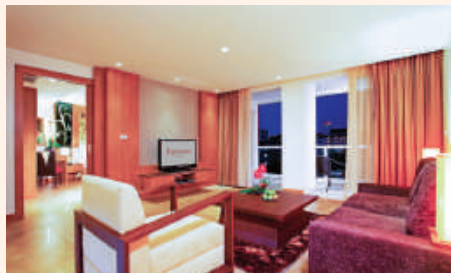

CENTARA

NOVA HOTEL & SPA
PATTAYA

80/167 Moo 9, Soi 12, Central Pattaya
Road, Nongprue, Banglamung, Pattaya,
Chonburi 20150, Thailand

🌐 centarahotelsresorts.com/nvp

☎ +66 (0) 3872 5999

✉ nvp@chr.co.th

Location Map

CENTARA NOVA HOTEL & SPA PATTAYA

Located in the centre of Pattaya, this four-star hotel is built to an intimate scale with stylish design. Amongst its leisure facilities is SPA Cenvaree, featuring a range of signature treatments based on pure seawater and mineral-rich mud drawn from the Dead Sea.

ACCOMMODATION

- Accommodation at the hotel features a distinctive, crisp and modern décor
- All 79 rooms and suites feature a furnished balcony overlooking the swimming pool
- The Deluxe rooms deliver great comfort with 29 square metres of living space and a choice of a king-sized bed or twin beds
- The Deluxe Suites are in excess of 69 square metres inclusive of a furnished balcony, a king bedroom and ample living area

FACILITIES & SERVICES

- Swimming pool complete with children's pool and Jacuzzi
- Occupying five floors of the hotel, SPA Cenvaree has a range of exclusive Dead Sea Mud programmes and also offers a range of Vichy, hydrotherapy and holistic experiences
- Fully-equipped fitness centre
- Babysitting service available upon request
- Tour information desk
- Laundry and dry cleaning services
- Thai cooking classes
- Complimentary wireless internet access
- Complimentary shuttle service to beach road and main attractions

RESTAURANTS & BARS

- Glow: all-day dining restaurant serving international and Thai cuisine
- Lido Pool Bar: snacks, delis and refreshments served by the pool