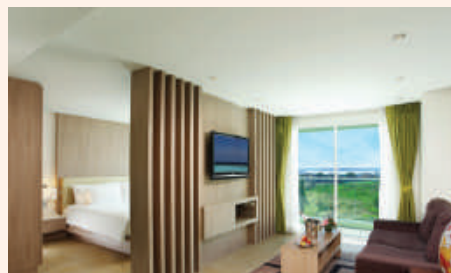

CENTARA PATTAYA HOTEL

78/140 Moo 9, Nongprue, Banglamung,
Chonburi 20150, Thailand

🌐 centarahotelsresorts.com/cpy

☎ +66 (0) 3829 5999

✉ cpy@chr.co.th

Location Map

Imagebank

CENTARA PATTAYA HOTEL

Set in the centre of Pattaya and with easy access to the beachfront, Centara Pattaya Hotel offers sheer comfort with a great range of accommodation options and facilities making the hotel a perfect match for couples, families and groups of friends travelling together.

ACCOMMODATION

- The hotel features 152 rooms and suites, all tastefully designed in a light and modern décor and with most overlooking the hotel swimming pool
- Every guestroom has its own private balcony
- Total living space ranges from 29 to 69 square metres
- Both a shower and separate bathtub are available in most room categories
- Family studios and two-bedroom units are especially suitable for families and have either a dedicated children's area or extensive living area and a furnished balcony

FACILITIES & SERVICES

- Relaxing swimming pool area complete with a swim-up pool bar
- Children's pool
- SPA Cenvaree at sister-hotel Centara Nova Hotel & Spa Pattaya
- Fully-equipped fitness centre with sauna and steam rooms
- Babysitting service available upon request
- Complimentary wireless internet access
- Tour information desk
- Laundry and dry cleaning service
- Complimentary shuttle service to beach road and main attractions
- Thai cooking classes

RESTAURANTS & BARS

- Mix Bistro: all-day dining restaurant serving international and Thai cuisine
- Lobby Bar: snacks, refreshments and cocktails
- Blu Pool Bar: snacks, delis and refreshments
- In-room dining: Thai and international