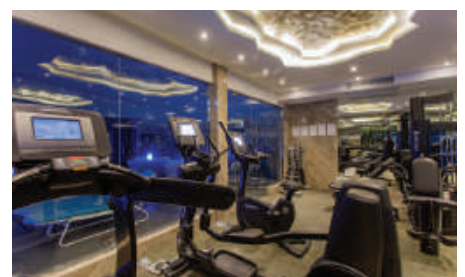

RESTAURANTS & BARS

Food and beverage can consume at our sister-hotel Centara Azure Hotel Pattaya