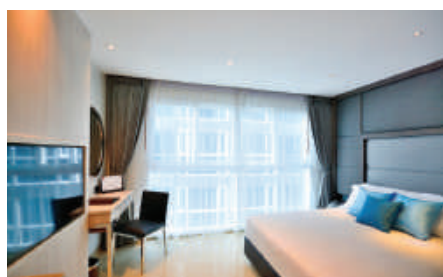

## CENTRA BY CENTARA AVENUE HOTEL PATTAYA

Situated in central pattaya, Centra by Centara Avenue Hotel Pattaya is a kosher hotel that offers a fresh and modern ambience. With easy access to shopping areas and Pattaya Beach, the hotel is an ideal base from which to explore the resort town.

### ACCOMMODATION

- The hotel presents a selection of 51 rooms, each with a light décor
- Ideally suited for single holidaymakers, couples, small families and business travellers
- Deluxe rooms feature a city-view balcony
- Each room provides a functional living space with great entertainment options including smart TV, DVD player and free Wi-Fi
- All rooms feature a touch-screen control panel for guests' additional comfort

### FACILITIES & SERVICES

- Rooftop swimming pool with Jacuzzi
- Fully-equipped fitness centre at rooftop level
- Sauna and steam rooms
- Complimentary wireless internet access
- Airport transfers available upon request
- Laundry service
- Foreign currency exchange

# ACCOMMODATION

ROOM FACTS AT A GLANCE		IN-ROOM FEATURES															
ROOM TYPE		Number of rooms	Total living space (m <sup>2</sup> )	Balcony size (m <sup>2</sup> )	Total living space (m <sup>2</sup> )	Maximum occupancy (AD + CH)	Extra bed capability	Individual controlled air-conditioning	Shower	DVD player	Mini refrigerator	Tea and coffee making facilities	In-room safe	Hairdryer	IDD telephone	Touch screen room control panel	Complimentary wireless internet access
<b>Superior</b>	Queen	30	21	-	21	2AD or 1AD + 1CH		•	•	•	•	•	•	•	•	•	•
<b>Deluxe</b>	Queen	10	23-24	3	26-27	2AD or 1AD + 1CH		•	•	•	•	•	•	•	•	•	•
<b>Premier</b>	King / Twin	11	26-28	-	26-28	3AD or 2AD + 1CH	•	•	•	•	•	•	•	•	•	•	•