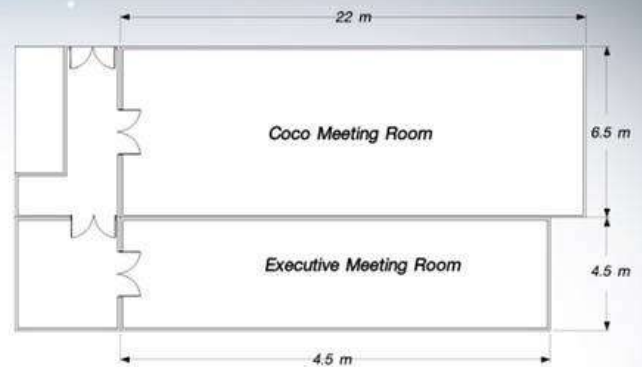

EVENT SPACE			Capacity (Paxs)				
Function room	Area (sqm.)	Ceiling (m)	Cocktail	U-Shape	Banquet Dinner	Classroom	Theater
Royal Grand Ballroom 1	20*15 m	6 m	450	100	250	210	400
Royal Grand Ballroom 2	15*15 m	6 m	400	50	160	145	350
Royal Grand Ballroom 1+2	35*15 m	6 m	900	150	650	400	700
Coco Meeting Room	22*6.5 m	3 m	130	70	80	60	100
Executive Meeting Room	18*4.5 m	3 m	40	25	40	36	50

Event Space Rental Price

Room	Half day 08.00 pm.- 12.00 pm. or 13.00 am.- 17.00 am.	Full day 08.00 pm.- 17.00 am.	Additional charge/hour
Royal Grand Ballroom 1	60,000.-	100,000.-	3,000.-
Royal Grand Ballroom 2	35,000.-	60,000.-	2,500.-
Royal Grand Ballroom 1+2	95,000.-	160,000.-	5,500.-
Coco Meeting Room	10,000.-	16,000.-	2,000.-
Executive Meeting Room	6,000.-	10,000.-	1,500.-

Layout

ClubJ7