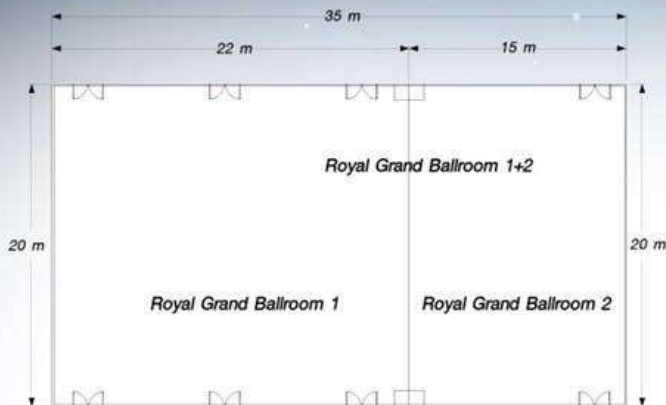

EVENT SPACE			Capacity (Paxs)				
Function room	Area (sqm.)	Ceiling (m)	Cocktail	U-Shape	Banquet Dinner	Classroom	Theater
Royal Grand Ballroom 1	20*15 m	6 m	450	100	250	210	400
Royal Grand Ballroom 2	15*15 m	6 m	400	50	160	145	350
Royal Grand Ballroom 1+2	35*15 m	6 m	900	150	650	400	700
Coco Meeting Room	22*6.5 m	3 m	130	70	80	60	100
Executive Meeting Room	18*4.5 m	3 m	40	25	40	36	50

Event Space Rental Price

Room	Half day 08.00 pm.- 12.00 pm. or 13.00 am.- 17.00 am.	Full day 08.00 pm.- 17.00 am.	Additional charge/hour
Royal Grand Ballroom 1	60,000.-	100,000.-	3,000.-
Royal Grand Ballroom 2	35,000.-	60,000.-	2,500.-
Royal Grand Ballroom 1+2	95,000.-	160,000.-	5,500.-
Coco Meeting Room	10,000.-	16,000.-	2,000.-
Executive Meeting Room	6,000.-	10,000.-	1,500.-

Layout

ClubJ7