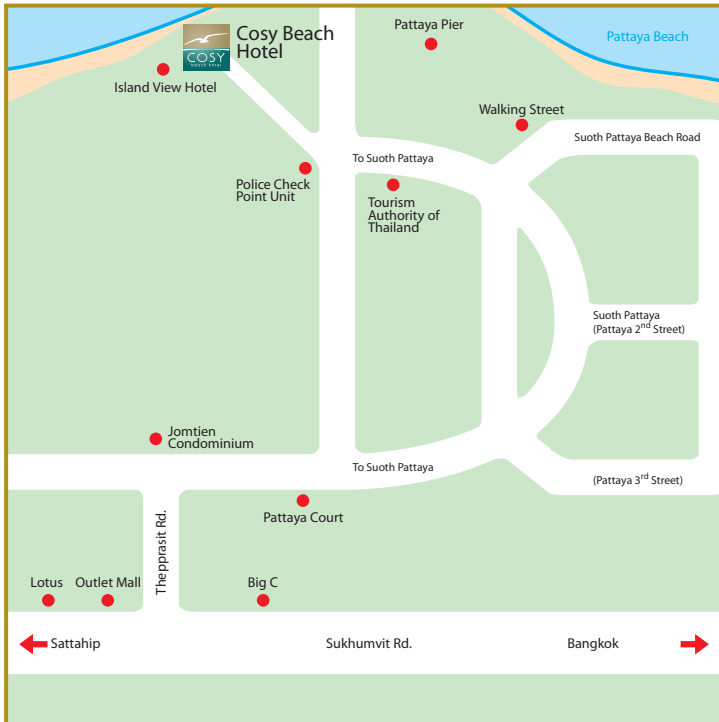

FACT SHEET

Directions

From Bangkok

Phuket - HKT

- Driving directions: Approximately 147 kilometres south east of Bangkok by the Bangkok-Chonburi-Pattaya motorway

Arrival Information

Check-In and Checkout :

- 2:00 PM; 12:00 PM

Thai Massage

- Sala Thai Massage
- Appointment required

Attractions & Landmarks

- Cabaret Shows
- Chaloeprakiat Park
- Khao Pattaya (Pattaya Hill)
- Lan Island
- Mini Siam
- Nong Nooch Garden
- Pattaya Beach
- Pattaya Elephant Village
- Phai Island
- Ripley's Believe It or Not Odditorium
- Sanctuary of Truth
- The Million - Year Stone Park and Crocodile farm