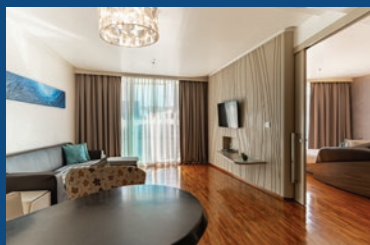

Pattaya boutique hotel that demands attention with its bold and contemporary design. We welcome guests to experience the hotel's contemporary resort style facilities location in Pattaya.

This upper scale hotel offers the best Boutique Accommodation in Pattaya. With 72 accommodation rooms.

A selection of Deluxe Rooms, Baraquda Suites and Grand Baraquda Suites, With a spectacular outdoor swimming pool oasis, see for yourself why the hotel Baraquda Pattaya offers the best Boutique Accommodation in Pattaya.

Accommodations

Deluxe King Bed	37 sqm.	38 rooms
Deluxe Twin Bed	37 sqm.	22 rooms
Braquda Suite	75 sqm.	8 rooms
Grand Baraquda Suite	85 sqm.	4 rooms

SEA Restaurant

Welcome to SEA Restaurant, where the vibrant flavors of South East Asia come to life on your plate. Each dish tells a story of tradition and innovation. Whether you're a seasoned explorer of South East Asian cuisine or new to its enchanting tastes.

Meeting Rooms

WHITE LOUNGE

Size (sqm.)	132
Banquet	30
Cocktail	30
U-Shape	20
Classroom	20
Theatre	30

BARAQUDA LOUNGE

Size (sqm.)	166
Banquet	50
Cocktail	70
U-Shape	30
Classroom	50
Theatre	70