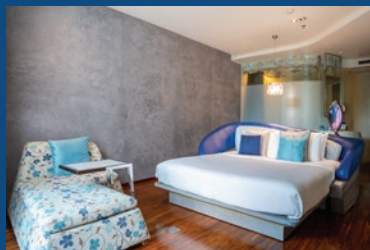

Pattaya boutique hotel that demands attention with its bold and contemporary design. We welcome guests to experience the hotel's contemporary resort style facilities location in Pattaya.

This upper scale hotel offers the best Boutique Accommodation in Pattaya. With 72 accommodation rooms.

A selection of Deluxe Rooms, Baraquda Suites and Grand Baraquda Suites, With a spectacular outdoor swimming pool oasis, see for yourself why the hotel Baraquda Pattaya offers the best Boutique Accommodation in Pattaya.

Accommodations

Deluxe King Bed	37 sqm.	38 rooms
Deluxe Twin Bed	37 sqm.	22 rooms
Braquda Suite	75 sqm.	8 rooms
Grand Baraquda Suite	85 sqm.	4 rooms

SEA Restaurant

Welcome to SEA Restaurant, where the vibrant flavors of South East Asia come to life on your plate. Each dish tells a story of tradition and innovation. Whether you're a seasoned explorer of South East Asian cuisine or new to its enchanting tastes.