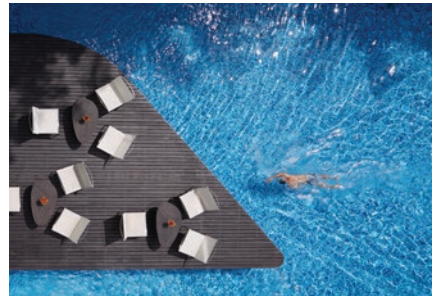

Accommodations

Deluxe King Bed	37 sqm.	38 rooms
Deluxe Twin Bed	37 sqm.	22 rooms
Braquda Suite	75 sqm.	8 rooms
Grand Baraquda Suite	85 sqm.	4 rooms

SEA Restaurant

Welcome to SEA Restaurant, where the vibrant flavors of South East Asia come to life on your plate. Each dish tells a story of tradition and innovation. Whether you're a seasoned explorer of South East Asian cuisine or new to its enchanting tastes.

485/1 Moo 10, Pattaya 2nd Rd., Nongprue, Banglamung, Chonburi 20150 - Thailand

Swimming Pool

A freeform Baraquda-shaped swimming pool is a captivating aquatic oasis that seamlessly blends modern design with natural aesthetics, characterized by elegant curves and gentle angles, exudes a sense of sophistication and artistic beauty.

The freeform layout allows for a more organic and relaxed swimming experience, as it mimics the contours of nature.

With its gracefully flowing lines, creates a harmonious fusion between the architectural environment and the surrounding landscape.

The gentle curves invite swimmers to enjoy a tranquil and inviting atmosphere, perfect for unwinding, entertaining, or simply basking in the sun's warm embrace. The pool's design evokes a feeling of serenity, offering a haven of relaxation where the water's surface seems to merge seamlessly with the horizon.