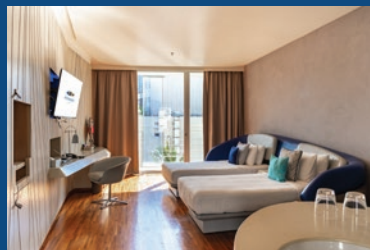

Pattaya boutique hotel that demands attention with its bold and contemporary design. We welcome guests to experience the hotel's contemporary resort style facilities location in Pattaya.

This upper scale hotel offers the best Boutique Accommodation in Pattaya. With 72 accommodation rooms.

A selection of Deluxe Rooms, Baraquda Suites and Grand Baraquda Suites, With a spectacular outdoor swimming pool oasis, see for yourself why the hotel Baraquda Pattaya offers the best Boutique Accommodation in Pattaya.

Accommodations

Deluxe King Bed	37 sqm.	38 rooms
Deluxe Twin Bed	37 sqm.	22 rooms
Braquda Suite	75 sqm.	8 rooms
Grand Baraquda Suite	85 sqm.	4 rooms

SEA Restaurant

Welcome to SEA Restaurant, where the vibrant flavors of South East Asia come to life on your plate. Each dish tells a story of tradition and innovation. Whether you're a seasoned explorer of South East Asian cuisine or new to its enchanting tastes.