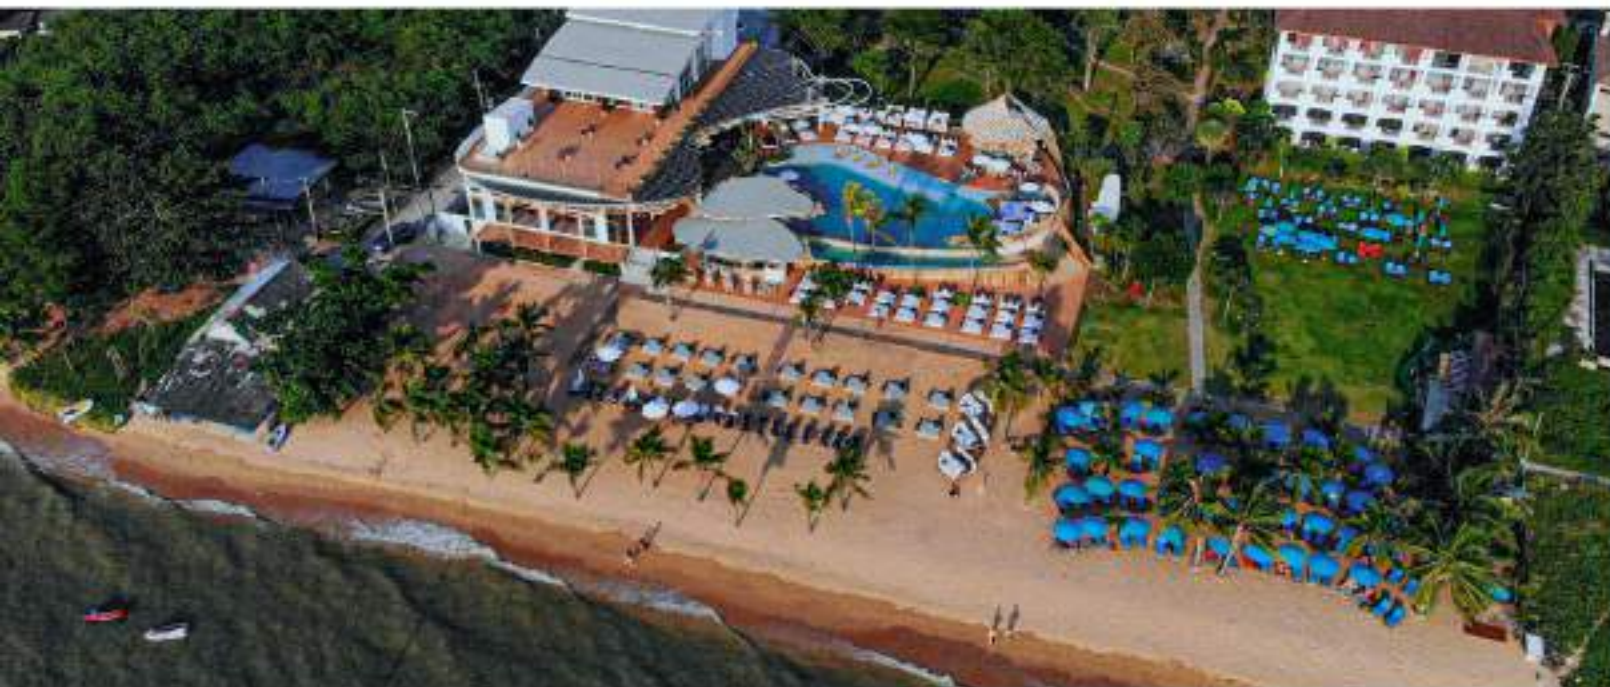

PINNACLE

GRAND JOMTIEN RESORT

BEACH RESORT | EVENTS & SEMINARS | FAMILY-DESTINATION | OUTDOOR ACTIVITIES

| Area | Building Types | Number of Rooms | Room Types | | |
|--------|---|-----------------|---|---|--|
| 28 Rai | Low Rise Buildings and Small villas. Balcony in every unit. | 345 Rooms | <ul style="list-style-type: none"> • Standard Room • Superior Room • Superior Triple Rooms | <ul style="list-style-type: none"> • Family Triple Room • Family Quadruple • Premium Seaside | <ul style="list-style-type: none"> • Premium Seaview • Premium Studio Seaview • Garden Villa • Pool Access Villa |

LOCATION : NA JOMTIEN BEACH, SOUTH PATTAYA

Popular for families and couples who prefer a quieter area, Na Jomtien Beach is a luxurious beach part of Pattaya, 15 minutes away from the Pattaya City Center.

Located on the private beach without any roads in between, the resort offers a perfect spot for beach and nature vacation and sunset watching.

Restaurants within 5 minute Walking Distance:

Alexa Beach Club, The Glasshouse, Tutu Beach, Cave Beach Club, Bacco Restaurant

RESORT ACTIVITIES

- Private Beach
- Four swimming pools
- Three children's pool
- Pinn Kid's Club
- Kid's Outdoor Playground
- Birds Zone
- Water Sports Equipment Rental

OUTDOOR EVENT SPACE AND FACILITIES