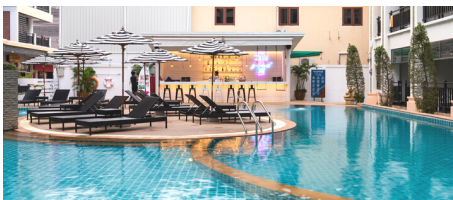

ACCOMMODATION

Accommodation at Amata Patong offers options for single travelers with excellent facilities for traveling executives with city-view and poolview rooms as well as partial sea views. We also have excellent options for honeymoon couples.

FACILITIES AND SERVICES

- Pool Bar
- 24 hour Concierge
- Laundry Service
- Fitness
- Room Service
- Outdoor Pool
- Rooftop Pool
- Kids Club
- Restaurant
- Taxi
- Wifi in Room and Public Areas
- Airport Transportation
- Car Park
- Massage
- Tours / Ticket Assistance
- Luggage Storage

FACILITIES

| VENUE | OPENING HOURS | LOCATION |
|---------------------------|-----------------------|------------------------|
| Sala Swimming Pool | 08:00 AM. - 10:00 PM. | 1st floor , Building 1 |
| Sky Swimming Pool Rooftop | 08:00 AM - 08:00 PM. | 8th floor , Building 2 |
| Sala Bar | 10:00AM - 10:00PM. | 1st floor , Building 1 |
| Sky Bar Rooftop | 11:00AM - 08:00PM. | 8th floor , Building 2 |
| Anant Restaurant | 6:30 AM - 10:00 PM. | 1st floor , Building 1 |
| Kids Club | 10:00 AM - 06:00 PM. | 1st floor , Building 1 |
| Fitness | 06:00AM - 08:00PM. | 8th floor , Building 2 |