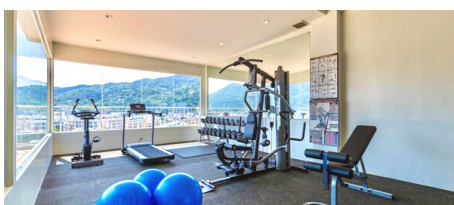

FACILITIES AND SERVICES

- Pool Bar
- 24 hour Concierge
- Laundry Service
- Fitness
- Room Service
- Outdoor Pool
- Rooftop Pool
- Kids Club
- Restaurant
- Taxi
- Wifi in Room and Public Areas
- Airport Transportation
- Car Park
- Massage
- Tours / Ticket Assistance
- Luggage Storage

Swimming Pool & Sala Pool Bar

Swimming Pool Rooftop & Bar

Anant Restaurant

Meeting Room

Fitness

Kids Club

ACCOMMODATION

| ROOM TYPE | NUMENR OF ROOM | DOUBLE | TWIN | ROOM SIZE (SQ.M) | BASE OCCUPANCY | EXTRA BED |
|--------------------|----------------|--------|------|------------------|----------------|-------------|
| Standard Room | 58 | 37 | 21 | 28 | 2 Persons | X |
| Deluxe Room | 65 | 51 | 14 | 36 | 2 Persons | 1 Extra Bed |
| Triple Room | 12 | - | - | 36 | 3 Persons | X |
| Superior Pool View | 49 | 41 | 8 | 36 | 2 Persons | 1 Extra Bed |
| Deluxe Pool View | 43 | 28 | 15 | 36 | 2 Persons | 1 Extra Bed |
| Deluxe Pool Access | 5 | 5 | - | 36 | 2 Persons | 1 Extra Bed |
| Grand Deluxe | 14 | 14 | - | 38 | 2 Persons | 1 Extra Bed |
| Junior Suite | 6 | 5 | 1 | 72 | 4 Persons | 1 Extra Bed |
| Family Suite | 6 | 3 | 3 | 84 | 4 Persons | 1 Extra Bed |

FACILITIES

| VENUE | OPENING HOURS | LOCATION |
|---------------------------|-----------------------|------------------------|
| Sala Swimming Pool | 08:00 AM. - 10:00 PM. | 1st floor , Building 1 |
| Sky Swimming Pool Rooftop | 08:00 AM - 08:00 PM. | 8th floor , Building 2 |
| Sala Bar | 10:00AM - 10:00PM. | 1st floor , Building 1 |
| Sky Bar Rooftop | 11:00AM - 08:00PM. | 8th floor , Building 2 |
| Anant Restaurant | 6:30 AM - 10:00 PM. | 1st floor , Building 1 |
| Kids Club | 10:00 AM - 06:00 PM. | 1st floor , Building 1 |
| Fitness | 06:00AM - 08:00PM. | 8th floor , Building 2 |