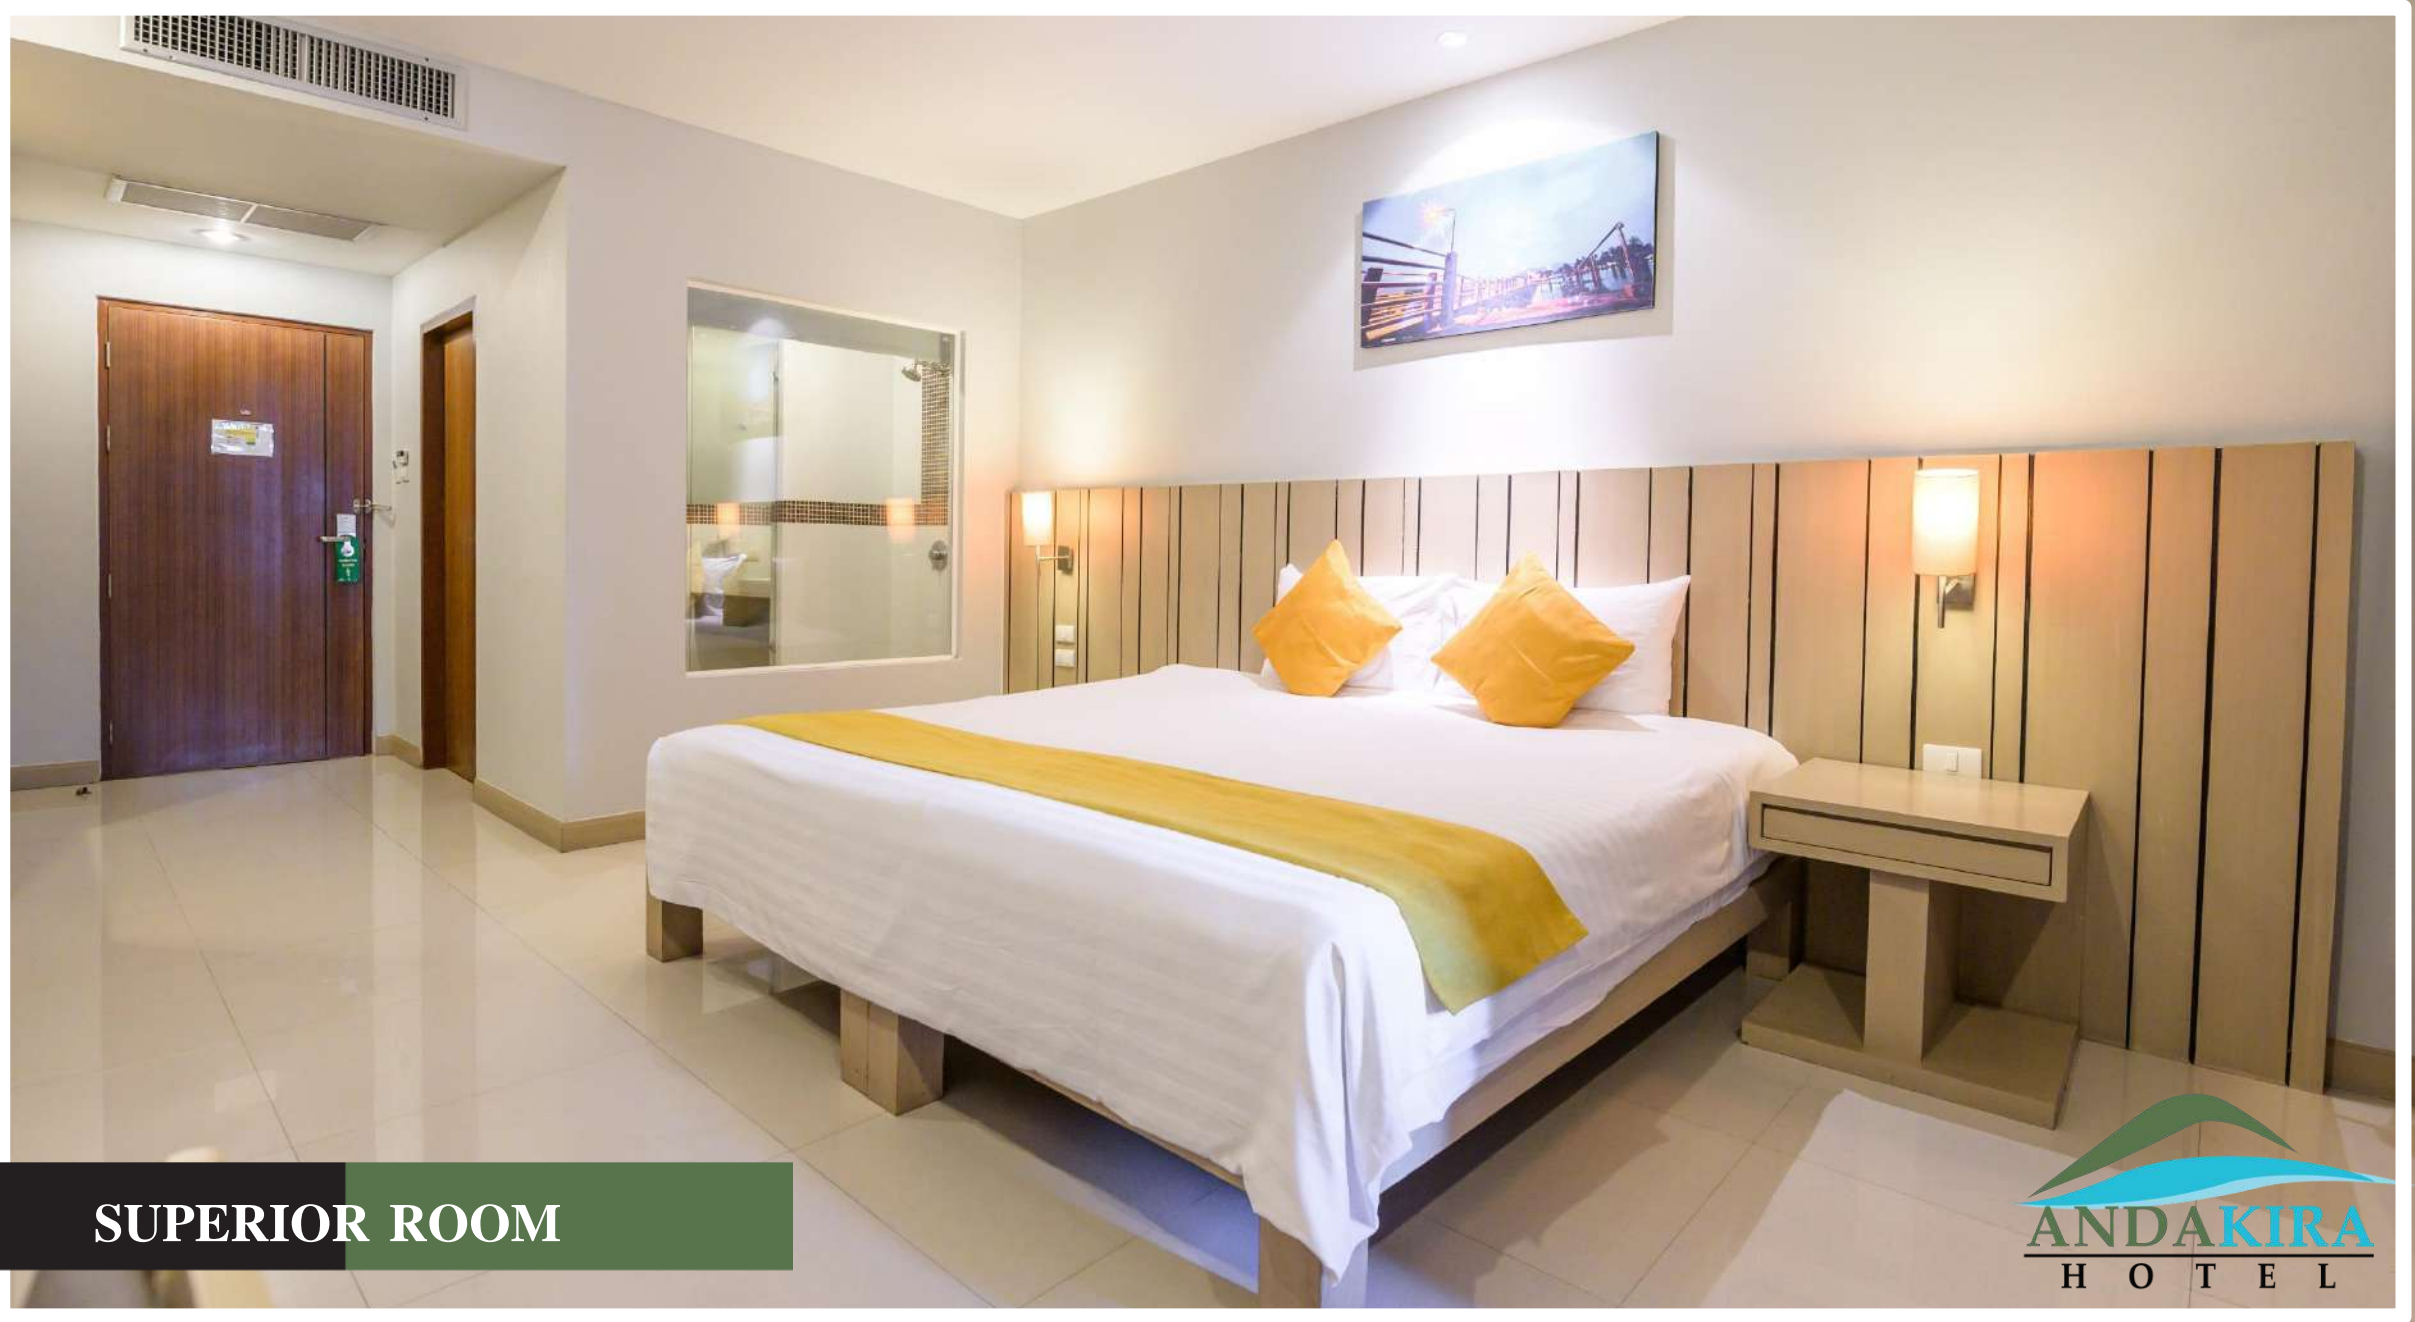

9 (Sets)

SUPERIOR COMFY ROOM

Size 26 Sqm. (64 Rooms)

- Twin Bed or Double Bed
- Shower
- Air conditioning
- Balcony
- Dual voltage / Adapter for 220 V
- Emergency lighting
- In-room Coffee and Tea
- In-room Safe
- Mini Bar
- Non-Smoking Room
- Telephone
- TV with Cable channels
- Wake-up call Service
- Wireless Internet

SUPERIOR COMFY ROOM

SUPERIOR COMFY ROOM

SUPERIOR ROOM

Size 30 Sqm. (81 Rooms)

- Double Bed or Single Bed
- Shower
- Air conditioning
- Balcony
- Dual voltage / Adapter for 220 V
- Emergency lighting
- In-room Coffee and Tea
- In-room Safe
- Mini Bar
- Non-Smoking Room
- Telephone
- TV with Cable channels
- Wake-up call Service
- Wireless Internet

SUPERIOR ROOM

SUPERIOR ROOM

SUPERIOR COMFY TRIPLE ROOM

Size 28 Sqm. (4 Rooms)

- Double Bed + Single
- Shower
- Air conditioning
- Balcony
- Dual voltage / Adapter for 220 V
- Emergency lighting
- In-room Coffee and Tea
- In-room Safe
- Mini Bar
- Non-Smoking Room
- Telephone
- TV with Cable channels
- Wake-up call Service
- Wireless Internet

SUPERIOR COMFY TRIPLE ROOM

SUPERIOR COMFY TRIPLE ROOM

DELUXE ROOM

Size 32 Sqm. (60 Rooms)

- Twin or Double Bed
- Shower & Bathtub
- Air conditioning
- Balcony
- Dual voltage / Adapter for 220 V
- Emergency lighting
- In-room Coffee and Tea
- In-room Safe
- Mini Bar
- Non-Smoking Room
- Telephone
- TV with Cable channels
- Wake-up call Service
- Wireless Internet