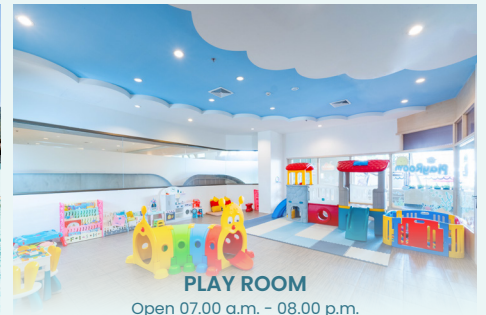

ANDAMAN EMBRACE
PATONG

“INCREDIBLE VALUE, UNBEATABLE LOCATION” FACT SHEET

Enjoy the ideal location of Andaman Embrace Patong, just a short walk from the renowned white sandy Patong Beach. Conveniently situated within walking distance of shopping and nightlife, the hotel offers contemporary furnishings with warm colors, creating a welcoming and comfortable atmosphere. With 297 stylish guestrooms, you can immerse yourself in a lush and peaceful ambiance. Indulge in pure leisure with two stunning swimming pools featuring swim-up bars—a perfect setting to relax and unwind.

TWIGS RESTAURANT
Open 06.30 a.m. - 10.30 p.m.

GAZEBO BAR | POOL BAR
Open 10.00 a.m. - 08.00 p.m.

FITNESS CENTER
Open 07.00 a.m. - 08.00 p.m.

ABOVE FIVE
Open 05.00 p.m. - 12.00 a.m.

MAIN POOL | ZODIAC POOL
Open 08.00 a.m. - 08.00 p.m.

KIDS ACTIVITY

PLAYGROUND
Open 07.00 a.m. - 08.00 p.m.

WATER SLIDE
Open 08.00 a.m. - 08.00 p.m.

PLAY ROOM
Open 07.00 a.m. - 08.00 p.m.

CONFERENCE & BANQUET FACILITIES

- Free Wi-Fi
- Retail shops
- Laundry service
- Room service
- Mini mart
- Conference rooms (maximum 130 persons)
- Business center
- Tour service
- 24 hour reception
- Free parking
- Doctor on call