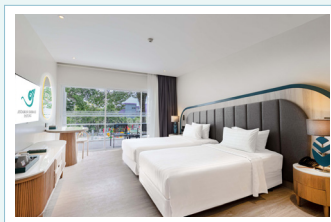

ANDAMAN EMBRACE
PATONG

“INCREDIBLE VALUE, UNBEATABLE LOCATION” FACT SHEET

Enjoy the ideal location of Andaman Embrace Patong, just a short walk from the renowned white sandy Patong Beach. Conveniently situated within walking distance of shopping and nightlife, the hotel offers contemporary furnishings with warm colors, creating a welcoming and comfortable atmosphere. With 297 stylish guestrooms, you can immerse yourself in a lush and peaceful ambiance. Indulge in pure leisure with two stunning swimming pools featuring swim-up bars—a perfect setting to relax and unwind.

ROOM TYPES

TOTAL 297

ANDAMAN DELUXE

(SIZE : 35.5 SQM.) TOTAL 134

DOUBLE 56 | TWIN BED 78 | CONNECTING 13

ELITE BALCONY

(SIZE : 38 SQM.) TOTAL 52

DOUBLE 21 | TWIN BED 31 | CONNECTING 3

ELITE BALCONY SEAVIEW

(SIZE : 38 SQM.) TOTAL 9

DOUBLE 6 | TWIN BED 3 | CONNECTING 2

PREMIER BALCONY

(SIZE : 40 SQM.) TOTAL 75

DOUBLE 52 | TWIN BED 23 | CONNECTING 8

POOL ACCESS

(SIZE : 61 SQM.) TOTAL 20

ONLY DOUBLE BED AVAILABLE

FAMILY SUITE

(SIZE : 110 SQM.) TOTAL 5

ONE BEDROOM + ONE LIVING ROOM

TWO - BEDROOM EMBRACE SUITE

(SIZE : 110 SQM.) TOTAL 2

ONE DOUBLE ROOM AND ONE TWIN ROOM

SERVICES & FACILITIES