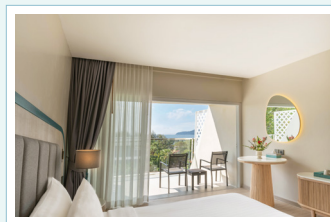

ANDAMAN EMBRACE
PATONG

“INCREDIBLE VALUE, UNBEATABLE LOCATION” FACT SHEET

Enjoy the ideal location of Andaman Embrace Patong, just a short walk from the renowned white sandy Patong Beach. Conveniently situated within walking distance of shopping and nightlife, the hotel offers contemporary furnishings with warm colors, creating a welcoming and comfortable atmosphere. With 297 stylish guestrooms, you can immerse yourself in a lush and peaceful ambiance. Indulge in pure leisure with two stunning swimming pools featuring swim-up bars—a perfect setting to relax and unwind.

ELITE BALCONY SEAVIEW

(SIZE : 38 SQM.) TOTAL 9

DOUBLE 6 | TWIN BED 3 | CONNECTING 2

PREMIER BALCONY

(SIZE : 40 SQM.) TOTAL 75

DOUBLE 52 | TWIN BED 23 | CONNECTING 8

POOL ACCESS

(SIZE : 61 SQM.) TOTAL 20