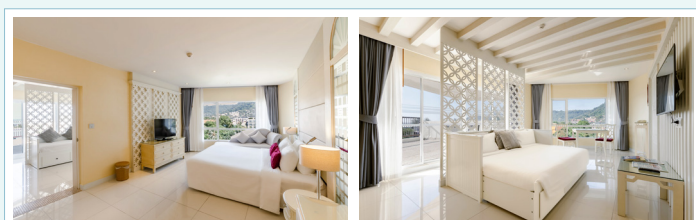

ANDAMAN EMBRACE
PATONG

“INCREDIBLE VALUE, UNBEATABLE LOCATION” FACT SHEET

Enjoy the ideal location of Andaman Embrace Patong, just a short walk from the renowned white sandy Patong Beach. Conveniently situated within walking distance of shopping and nightlife, the hotel offers contemporary furnishings with warm colors, creating a welcoming and comfortable atmosphere. With 297 stylish guestrooms, you can immerse yourself in a lush and peaceful ambiance. Indulge in pure leisure with two stunning swimming pools featuring swim-up bars—a perfect setting to relax and unwind.

ROOM TYPES

TOTAL 297

ANDAMAN DELUXE

(SIZE : 35.5 SQM.) TOTAL 134

DOUBLE 56 | TWIN BED 78 | CONNECTING 13

ELITE BALCONY

(SIZE : 38 SQM.) TOTAL 52

DOUBLE 21 | TWIN BED 31 | CONNECTING 3

ELITE BALCONY SEAVIEW

(SIZE : 38 SQM.) TOTAL 9

DOUBLE 6 | TWIN BED 3 | CONNECTING 2

PREMIER BALCONY

(SIZE : 40 SQM.) TOTAL 75

DOUBLE 52 | TWIN BED 23 | CONNECTING 8

POOL ACCESS

(SIZE : 61 SQM.) TOTAL 20

ONLY DOUBLE BED AVAILABLE

FAMILY SUITE

(SIZE : 110 SQM.) TOTAL 5

ONE BEDROOM + ONE LIVING ROOM

TWO - BEDROOM EMBRACE SUITE

(SIZE : 110 SQM.) TOTAL 2

ONE DOUBLE ROOM AND ONE TWIN ROOM

SERVICES & FACILITIES