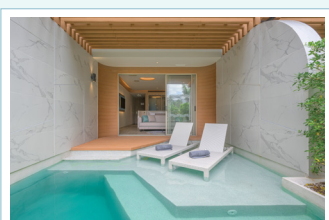

ANDAMAN EMBRACE
PATONG

“INCREDIBLE VALUE, UNBEATABLE LOCATION” FACT SHEET

Enjoy the ideal location of Andaman Embrace Patong, just a short walk from the renowned white sandy Patong Beach. Conveniently situated within walking distance of shopping and nightlife, the hotel offers contemporary furnishings with warm colors, creating a welcoming and comfortable atmosphere. With 297 stylish guestrooms, you can immerse yourself in a lush and peaceful ambiance. Indulge in pure leisure with two stunning swimming pools featuring swim-up bars—a perfect setting to relax and unwind.

ELITE BALCONY SEAVIEW

(SIZE : 38 SQM.) TOTAL 9

DOUBLE 6 | TWIN BED 3 | CONNECTING 2

PREMIER BALCONY

(SIZE : 40 SQM.) TOTAL 75

DOUBLE 52 | TWIN BED 23 | CONNECTING 8

POOL ACCESS

(SIZE : 61 SQM.) TOTAL 20