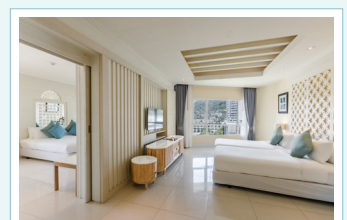

ANDAMAN EMBRACE
PATONG

“INCREDIBLE VALUE, UNBEATABLE LOCATION” FACT SHEET

Enjoy the ideal location of Andaman Embrace Patong, just a short walk from the renowned white sandy Patong Beach. Conveniently situated within walking distance of shopping and nightlife, the hotel offers contemporary furnishings with warm colors, creating a welcoming and comfortable atmosphere. With 297 stylish guestrooms, you can immerse yourself in a lush and peaceful ambiance. Indulge in pure leisure with two stunning swimming pools featuring swim-up bars—a perfect setting to relax and unwind.

ROOM TYPES

TOTAL 297

ANDAMAN DELUXE

(SIZE : 35.5 SQM.) TOTAL 134

DOUBLE 56 | TWIN BED 78 | CONNECTING 13

ELITE BALCONY

(SIZE : 38 SQM.) TOTAL 52

DOUBLE 21 | TWIN BED 31 | CONNECTING 3

ELITE BALCONY SEAVIEW

(SIZE : 38 SQM.) TOTAL 9

DOUBLE 6 | TWIN BED 3 | CONNECTING 2

PREMIER BALCONY

(SIZE : 40 SQM.) TOTAL 75

DOUBLE 52 | TWIN BED 23 | CONNECTING 8

POOL ACCESS

(SIZE : 61 SQM.) TOTAL 20

ONLY DOUBLE BED AVAILABLE

FAMILY SUITE

(SIZE : 110 SQM.) TOTAL 5

ONE BEDROOM + ONE LIVING ROOM

TWO - BEDROOM EMBRACE SUITE

(SIZE : 110 SQM.) TOTAL 2

ONE DOUBLE ROOM AND ONE TWIN ROOM

SERVICES & FACILITIES