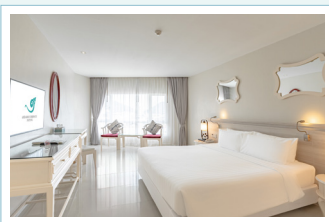

ANDAMAN EMBRACE
PATONG

“INCREDIBLE VALUE, UNBEATABLE LOCATION” FACT SHEET

Enjoy the ideal location of Andaman Embrace Patong, just a short walk from the renowned white sandy Patong Beach. Conveniently situated within walking distance of shopping and nightlife, the hotel offers contemporary furnishings with warm colors, creating a welcoming and comfortable atmosphere. With 297 stylish guestrooms, you can immerse yourself in a lush and peaceful ambiance. Indulge in pure leisure with two stunning swimming pools featuring swim-up bars—a perfect setting to relax and unwind.

ROOM TYPES

TOTAL 297

ANDAMAN DELUXE

(SIZE : 35.5 SQM.) TOTAL 134

DOUBLE 56 | TWIN BED 78 | CONNECTING 13

ELITE BALCONY

(SIZE : 38 SQM.) TOTAL 52

DOUBLE 21 | TWIN BED 31 | CONNECTING 3

ELITE BALCONY SEAVIEW

(SIZE : 38 SQM.) TOTAL 9

DOUBLE 6 | TWIN BED 3 | CONNECTING 2

PREMIER BALCONY

(SIZE : 40 SQM.) TOTAL 75

DOUBLE 52 | TWIN BED 23 | CONNECTING 8

POOL ACCESS

(SIZE : 61 SQM.) TOTAL 20

ONLY DOUBLE BED AVAILABLE

FAMILY SUITE

(SIZE : 110 SQM.) TOTAL 5

ONE BEDROOM + ONE LIVING ROOM

TWO - BEDROOM EMBRACE SUITE

(SIZE : 110 SQM.) TOTAL 2

ONE DOUBLE ROOM AND ONE TWIN ROOM

SERVICES & FACILITIES