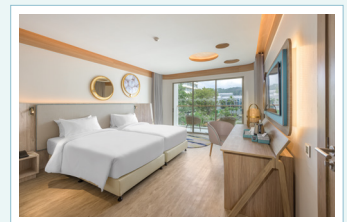

ANDAMAN EMBRACE
PATONG

“INCREDIBLE VALUE, UNBEATABLE LOCATION” FACT SHEET

Enjoy the ideal location of Andaman Embrace Patong, just a short walk from the renowned white sandy Patong Beach. Conveniently situated within walking distance of shopping and nightlife, the hotel offers contemporary furnishings with warm colors, creating a welcoming and comfortable atmosphere. With 297 stylish guestrooms, you can immerse yourself in a lush and peaceful ambiance. Indulge in pure leisure with two stunning swimming pools featuring swim-up bars—a perfect setting to relax and unwind.

ROOM TYPES

TOTAL 297

ANDAMAN DELUXE

(SIZE : 35.5 SQM.) TOTAL 134

DOUBLE 56 | TWIN BED 78 | CONNECTING 13

ELITE BALCONY

(SIZE : 38 SQM.) TOTAL 52

DOUBLE 21 | TWIN BED 31 | CONNECTING 3

ELITE BALCONY SEAVIEW

(SIZE : 38 SQM.) TOTAL 9

DOUBLE 6 | TWIN BED 3 | CONNECTING 2

PREMIER BALCONY

(SIZE : 40 SQM.) TOTAL 75

DOUBLE 52 | TWIN BED 23 | CONNECTING 8

POOL ACCESS

(SIZE : 61 SQM.) TOTAL 20

ONLY DOUBLE BED AVAILABLE

FAMILY SUITE

(SIZE : 110 SQM.) TOTAL 5

ONE BEDROOM + ONE LIVING ROOM

TWO - BEDROOM EMBRACE SUITE

(SIZE : 110 SQM.) TOTAL 2

ONE DOUBLE ROOM AND ONE TWIN ROOM

SERVICES & FACILITIES