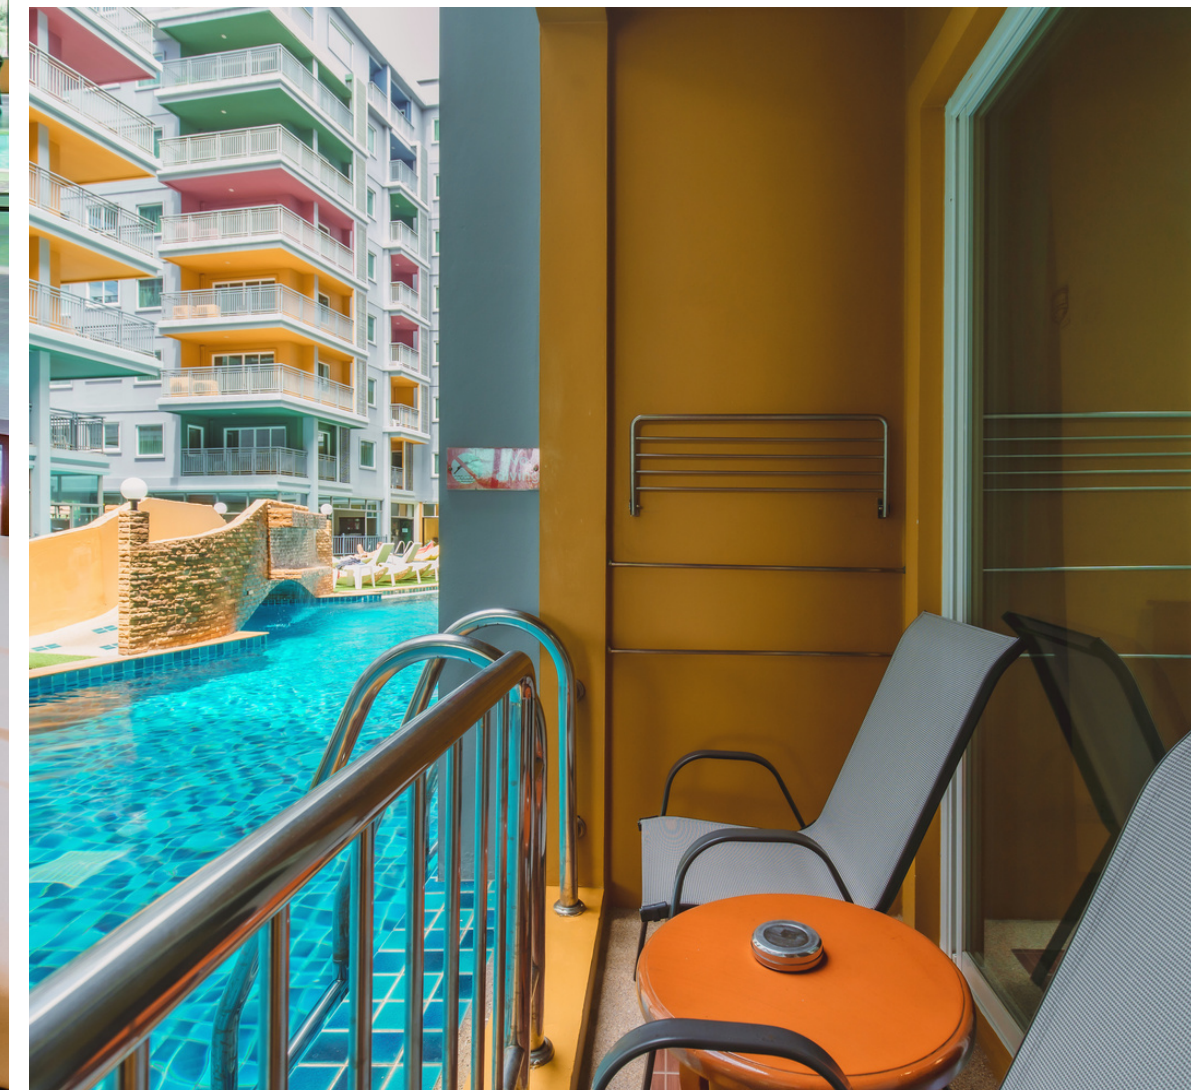

DELUXE SUITE - CITY VIEW, POOL VIEW 42 SQ.M.

EXECUTIVE SUITE - CITY VIEW, POOL VIEW 42 SQ.M.

CLASSIC SUITE - POOL ACCESS 42 SQ.M.

FAMILY SUITE - CITY VIEW, POOL VIEW 48 SQ.M.

TWO BEDROOM SUITE - CITY VIEW, POOL VIEW 70 SQ.M.

PENTHOUSE WITH PRIVATE POOL 85 SQ.M.

FACILITIES

LOBBY

RESTAURANT

SWIMMING POOL

POOL BAR

MEETING ROOM

GAYA SPA