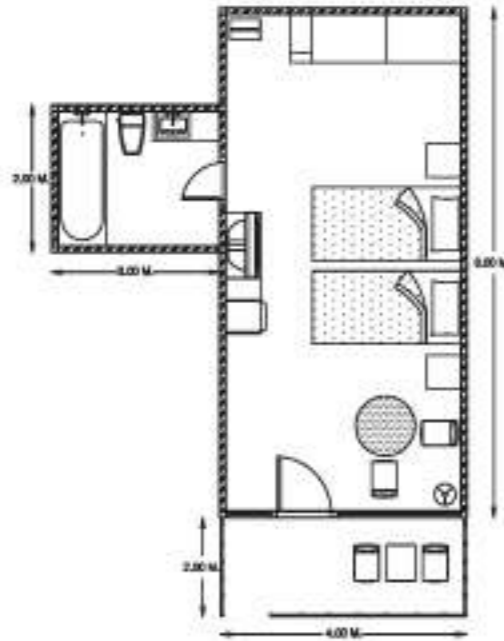

Meeting Room

Size: 196 sq.m.
 Dimension: 10 x 19.6 m.
 Ceiling Height: 4m.

• I-Shape	25	persons
• U-Shape	35	persons
• Banquet	80	persons
• Classroom	90	persons
• Theater	120	persons
• Cocktail	120	persons

Accommodation

The superbly located Best Western Premier Bangtao Beach Resort & Spa offers oversized deluxe rooms and bungalows, each comfortably decorated in tastefully coastal style. Our deluxe rooms come with air conditioning, hot & cold water, shower/bathtub, full bathroom amenities, satellite TV, movie channel, hair dryer, working desk, big size fridge, safety box, coffee/tea making facilities, free Wi-Fi and private oversize balcony/terrace. Junior Suite is also equipped with living room and private jacuzzi.

Deluxe (Villa Wing)

18 Rooms
Room Size 46 sq.m.
Location/View: Villa Wing (2-storey)/Garden View
Bedding: 2 singles

Deluxe Ground Terrace

38 Rooms
Room Size 42-44 sq.m.
Location/View: Main Building (Ground floor)/Pool Access
Bedding: 1 King or 2 singles

Deluxe Side Sea View

81 Rooms
Room Size 44 sq.m.
Location/View: Main Building (1st-3rd floor)/Partial Sea View
Bedding: 1 King or 2 singles

Deluxe Bungalow

4 Rooms
Room Size 42 sq.m.
Location/View: Separated from Main Building/Beach Front
Bedding: 1 King or 2 singles