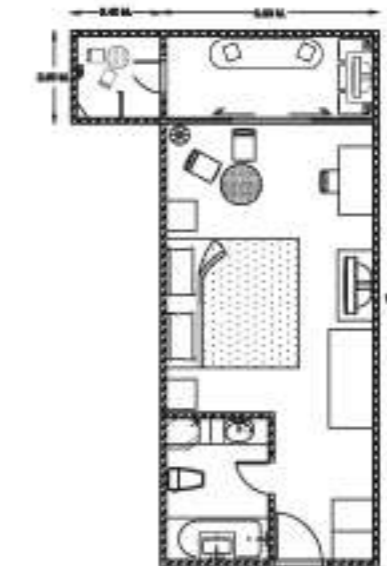

Meeting Room

Size: 196 sq.m.
 Dimension: 10 x 19.6 m.
 Ceiling Height: 4m.

• I-Shape	25	persons
• U-Shape	35	persons
• Banquet	80	persons
• Classroom	90	persons
• Theater	120	persons
• Cocktail	120	persons

Deluxe Side Sea View

81 Rooms
Room Size 44 sq.m.
Location/View: Main Building (1st-3rd floor)/Partial Sea View
Bedding: 1 King or 2 singles

Deluxe Bungalow

4 Rooms
Room Size 42 sq.m.
Location/View: Separated from Main Building/Beach Front
Bedding: 1 King or 2 singles

Deluxe Seafacing View

73 Rooms
Room Size 42 sq.m.
Location/View: Main Building (1st-3rd floor)/Sea View
Bedding: 1 King or 2 singles

Deluxe Family (Villa Wing)

18 Rooms
Room Size 58 sq.m.
(2-Bedroom Type)
Location/View: Villa Wing /Garden View
Bedding: 1 King or 2 singles

Junior Suite

3 Rooms
Room Size 50.5 sq.m.
Location/View: Main Building /Pool View
Additional amenity: Jacuzzi
Bedding: 1 King

Extra Bed Policy

- Maximum occupancy 3 adults sharing same room with 1 room extra bed.
- Maximum occupancy 2 children sharing same room with 2 adults with 1 extra bed (Child age applies from 3 to 11 years old).
- Maximum occupancy 5 adults sharing in Deluxe Family room with 1 extra bed. (Extra bed charge applies for 4th and 5th adults).
- Maximum of 2 adults and 2 children or 3 adults sharing in Deluxe Family room without extra charge.
- Baby cot can be provided free of charge for infant. (infant: under 3 years old).