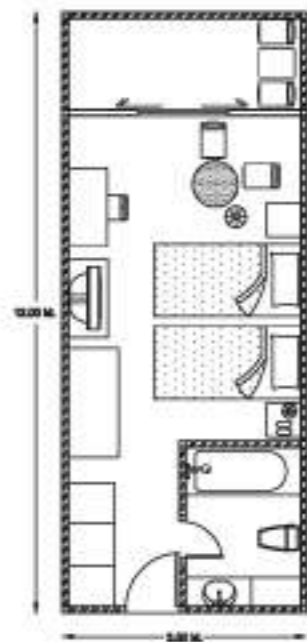

Meeting Room

Size: 196 sq.m.
 Dimension: 10 x 19.6 m.
 Ceiling Height: 4m.

• I-Shape	25	persons
• U-Shape	35	persons
• Banquet	80	persons
• Classroom	90	persons
• Theater	120	persons
• Cocktail	120	persons

Deluxe (Villa Wing)

18 Rooms
Room Size 46 sq.m.
Location/View: Villa Wing (2-storey)/Garden View
Bedding: 2 singles

Deluxe Ground Terrace

38 Rooms
Room Size 42-44 sq.m.
Location/View: Main Building (Ground floor)/Pool Access
Bedding: 1 King or 2 singles

Deluxe Side Sea View

81 Rooms
Room Size 44 sq.m.
Location/View: Main Building (1st-3rd floor)/Partial Sea View
Bedding: 1 King or 2 singles

Deluxe Bungalow

4 Rooms
Room Size 42 sq.m.
Location/View: Separated from Main Building/Beach Front
Bedding: 1 King or 2 singles

Deluxe Seafacing View

73 Rooms
Room Size 42 sq.m.
Location/View: Main Building (1st-3rd floor)/Sea View
Bedding: 1 King or 2 singles

Deluxe Family (Villa Wing)

18 Rooms
Room Size 58 sq.m.
(2-Bedroom Type)
Location/View: Villa Wing /Garden View
Bedding: 1 King or 2 singles