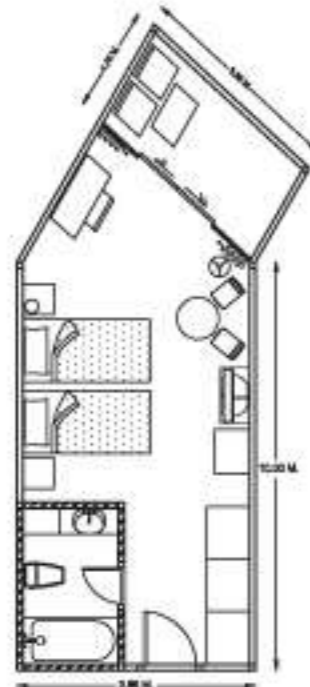

Meeting Room

Size: 196 sq.m.
 Dimension: 10 x 19.6 m.
 Ceiling Height: 4m.

• I-Shape	25	persons
• U-Shape	35	persons
• Banquet	80	persons
• Classroom	90	persons
• Theater	120	persons
• Cocktail	120	persons

Deluxe (Villa Wing)

18 Rooms
Room Size 46 sq.m.
Location/View: Villa Wing (2-storey)/Garden View
Bedding: 2 singles

Deluxe Ground Terrace

38 Rooms
Room Size 42-44 sq.m.
Location/View: Main Building (Ground floor)/Pool Access
Bedding: 1 King or 2 singles

Deluxe Side Sea View

81 Rooms
Room Size 44 sq.m.
Location/View: Main Building (1st-3rd floor)/Partial Sea View
Bedding: 1 King or 2 singles

Deluxe Bungalow

4 Rooms
Room Size 42 sq.m.
Location/View: Separated from Main Building/Beach Front
Bedding: 1 King or 2 singles

Deluxe Seafacing View

73 Rooms
Room Size 42 sq.m.
Location/View: Main Building (1st-3rd floor)/Sea View
Bedding: 1 King or 2 singles

Deluxe Family (Villa Wing)

18 Rooms
Room Size 58 sq.m.
(2-Bedroom Type)
Location/View: Villa Wing /Garden View
Bedding: 1 King or 2 singles