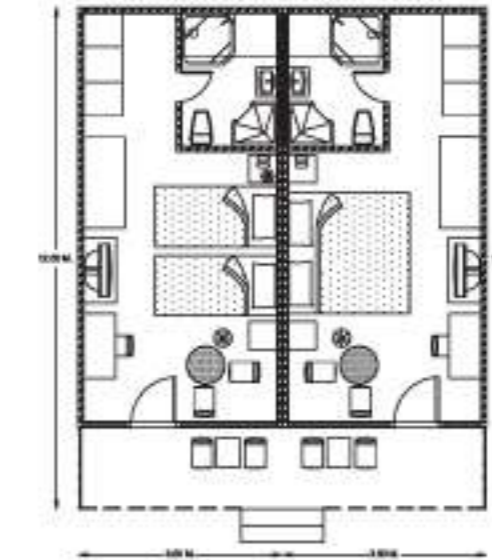

Meeting Room

Size: 196 sq.m.
 Dimension: 10 x 19.6 m.
 Ceiling Height: 4m.

• I-Shape	25	persons
• U-Shape	35	persons
• Banquet	80	persons
• Classroom	90	persons
• Theater	120	persons
• Cocktail	120	persons

Deluxe (Villa Wing)

18 Rooms
Room Size 46 sq.m.
Location/View: Villa Wing (2-storey)/Garden View
Bedding: 2 singles

Deluxe Ground Terrace

38 Rooms
Room Size 42-44 sq.m.
Location/View: Main Building (Ground floor)/Pool Access
Bedding: 1 King or 2 singles

Deluxe Side Sea View

81 Rooms
Room Size 44 sq.m.
Location/View: Main Building (1st-3rd floor)/Partial Sea View
Bedding: 1 King or 2 singles

Deluxe Bungalow

4 Rooms
Room Size 42 sq.m.
Location/View: Separated from Main Building/Beach Front
Bedding: 1 King or 2 singles

Deluxe Seafacing View

73 Rooms
Room Size 42 sq.m.
Location/View: Main Building (1st-3rd floor)/Sea View
Bedding: 1 King or 2 singles

Deluxe Family (Villa Wing)

18 Rooms
Room Size 58 sq.m.
(2-Bedroom Type)
Location/View: Villa Wing /Garden View
Bedding: 1 King or 2 singles