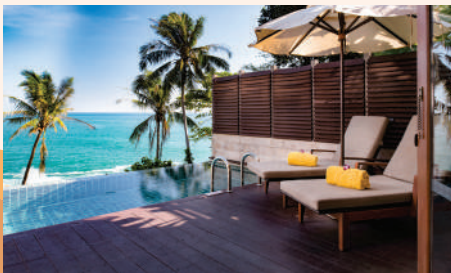

RESTAURANTS & BARS

- The Cliff Restaurant: all-day dining restaurant serving Mediterranean and Asian cuisine
- The Cliff Bar: cocktails, snacks and light refreshments
- Bayview Restaurant & Bar: international and Thai cuisine