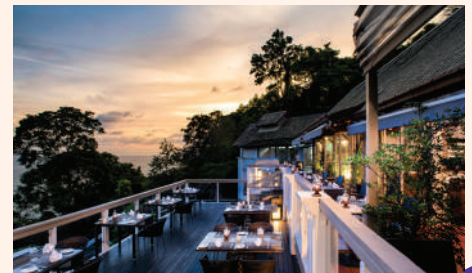

RESTAURANTS & BARS

- The Cliff Restaurant: all-day dining restaurant serving Mediterranean and Asian cuisine
- The Cliff Bar: cocktails, snacks and light refreshments
- Bayview Restaurant & Bar: international and Thai cuisine