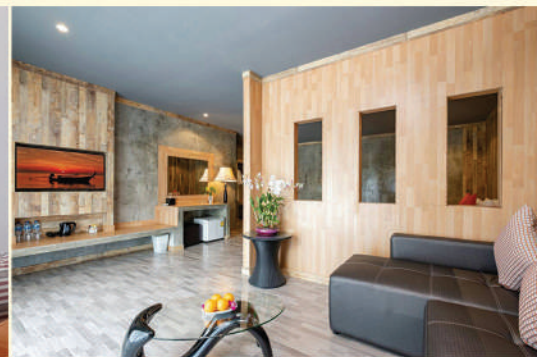

ACCOMMODATION

Categories	Rooms	Dimension (m²)	Bed Size(Foot)	
			Double bed	Twin Bed
Superior Room	6	34	6.5	3.5
Deluxe Lagoon View	19	34	6.5	3.5
Chaba Duplex Lagoon Suite	2	64	6.5	3.5
Grand Deluxe Room	2	38	6.5	3.5
Junior Suite	1	56	6.5	3.5

IN-ROOM AMENITIES

- Rain Shower
- Hair Dryer
- Tea & Coffee Making Facilities
- Cable TV
- Electronic Safe
- Complimentary Bottle drinking water
- Complimentary WIFI Internet Access
- Bathrobes
- Umbrella
- Electric insect repellent
- Climate-controlled Air Conditioning
- Flat-screen Television
- Slippers (In-Room Use)
- Bathroom Amenities
- Duvet Blank