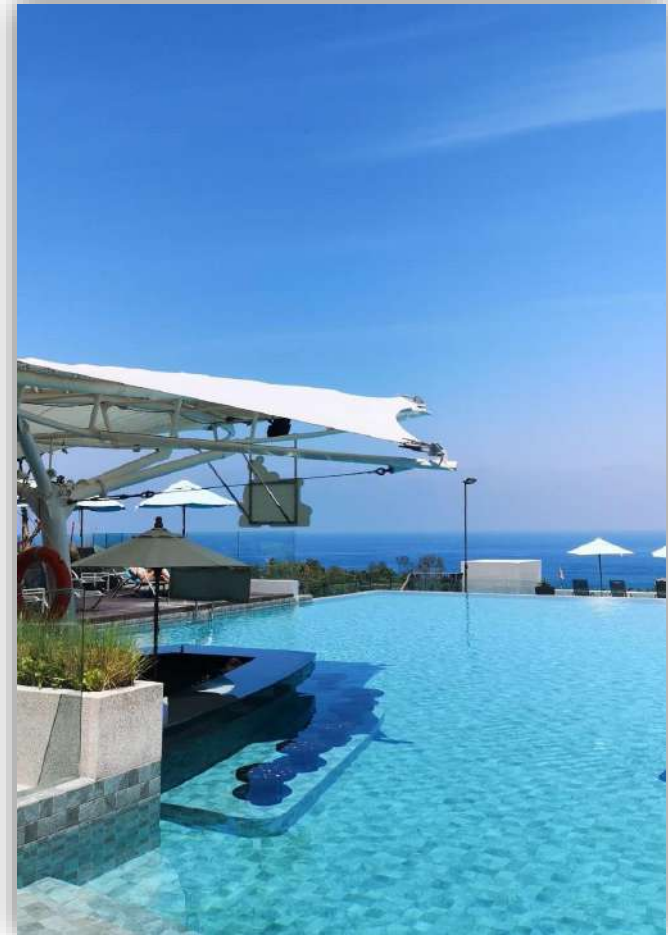

H2O INFINITY POOL BAR Smoothen out your tensions floating through our Infinity Pool or join us at its sunken bar and experience one of our healthiest creations throughout the day and one of our calorie-controlled favorite salads or sandwiches for your good conscience.

Capacity: 40 seats

Opening hours: 11:00 – 18:00 Hrs.