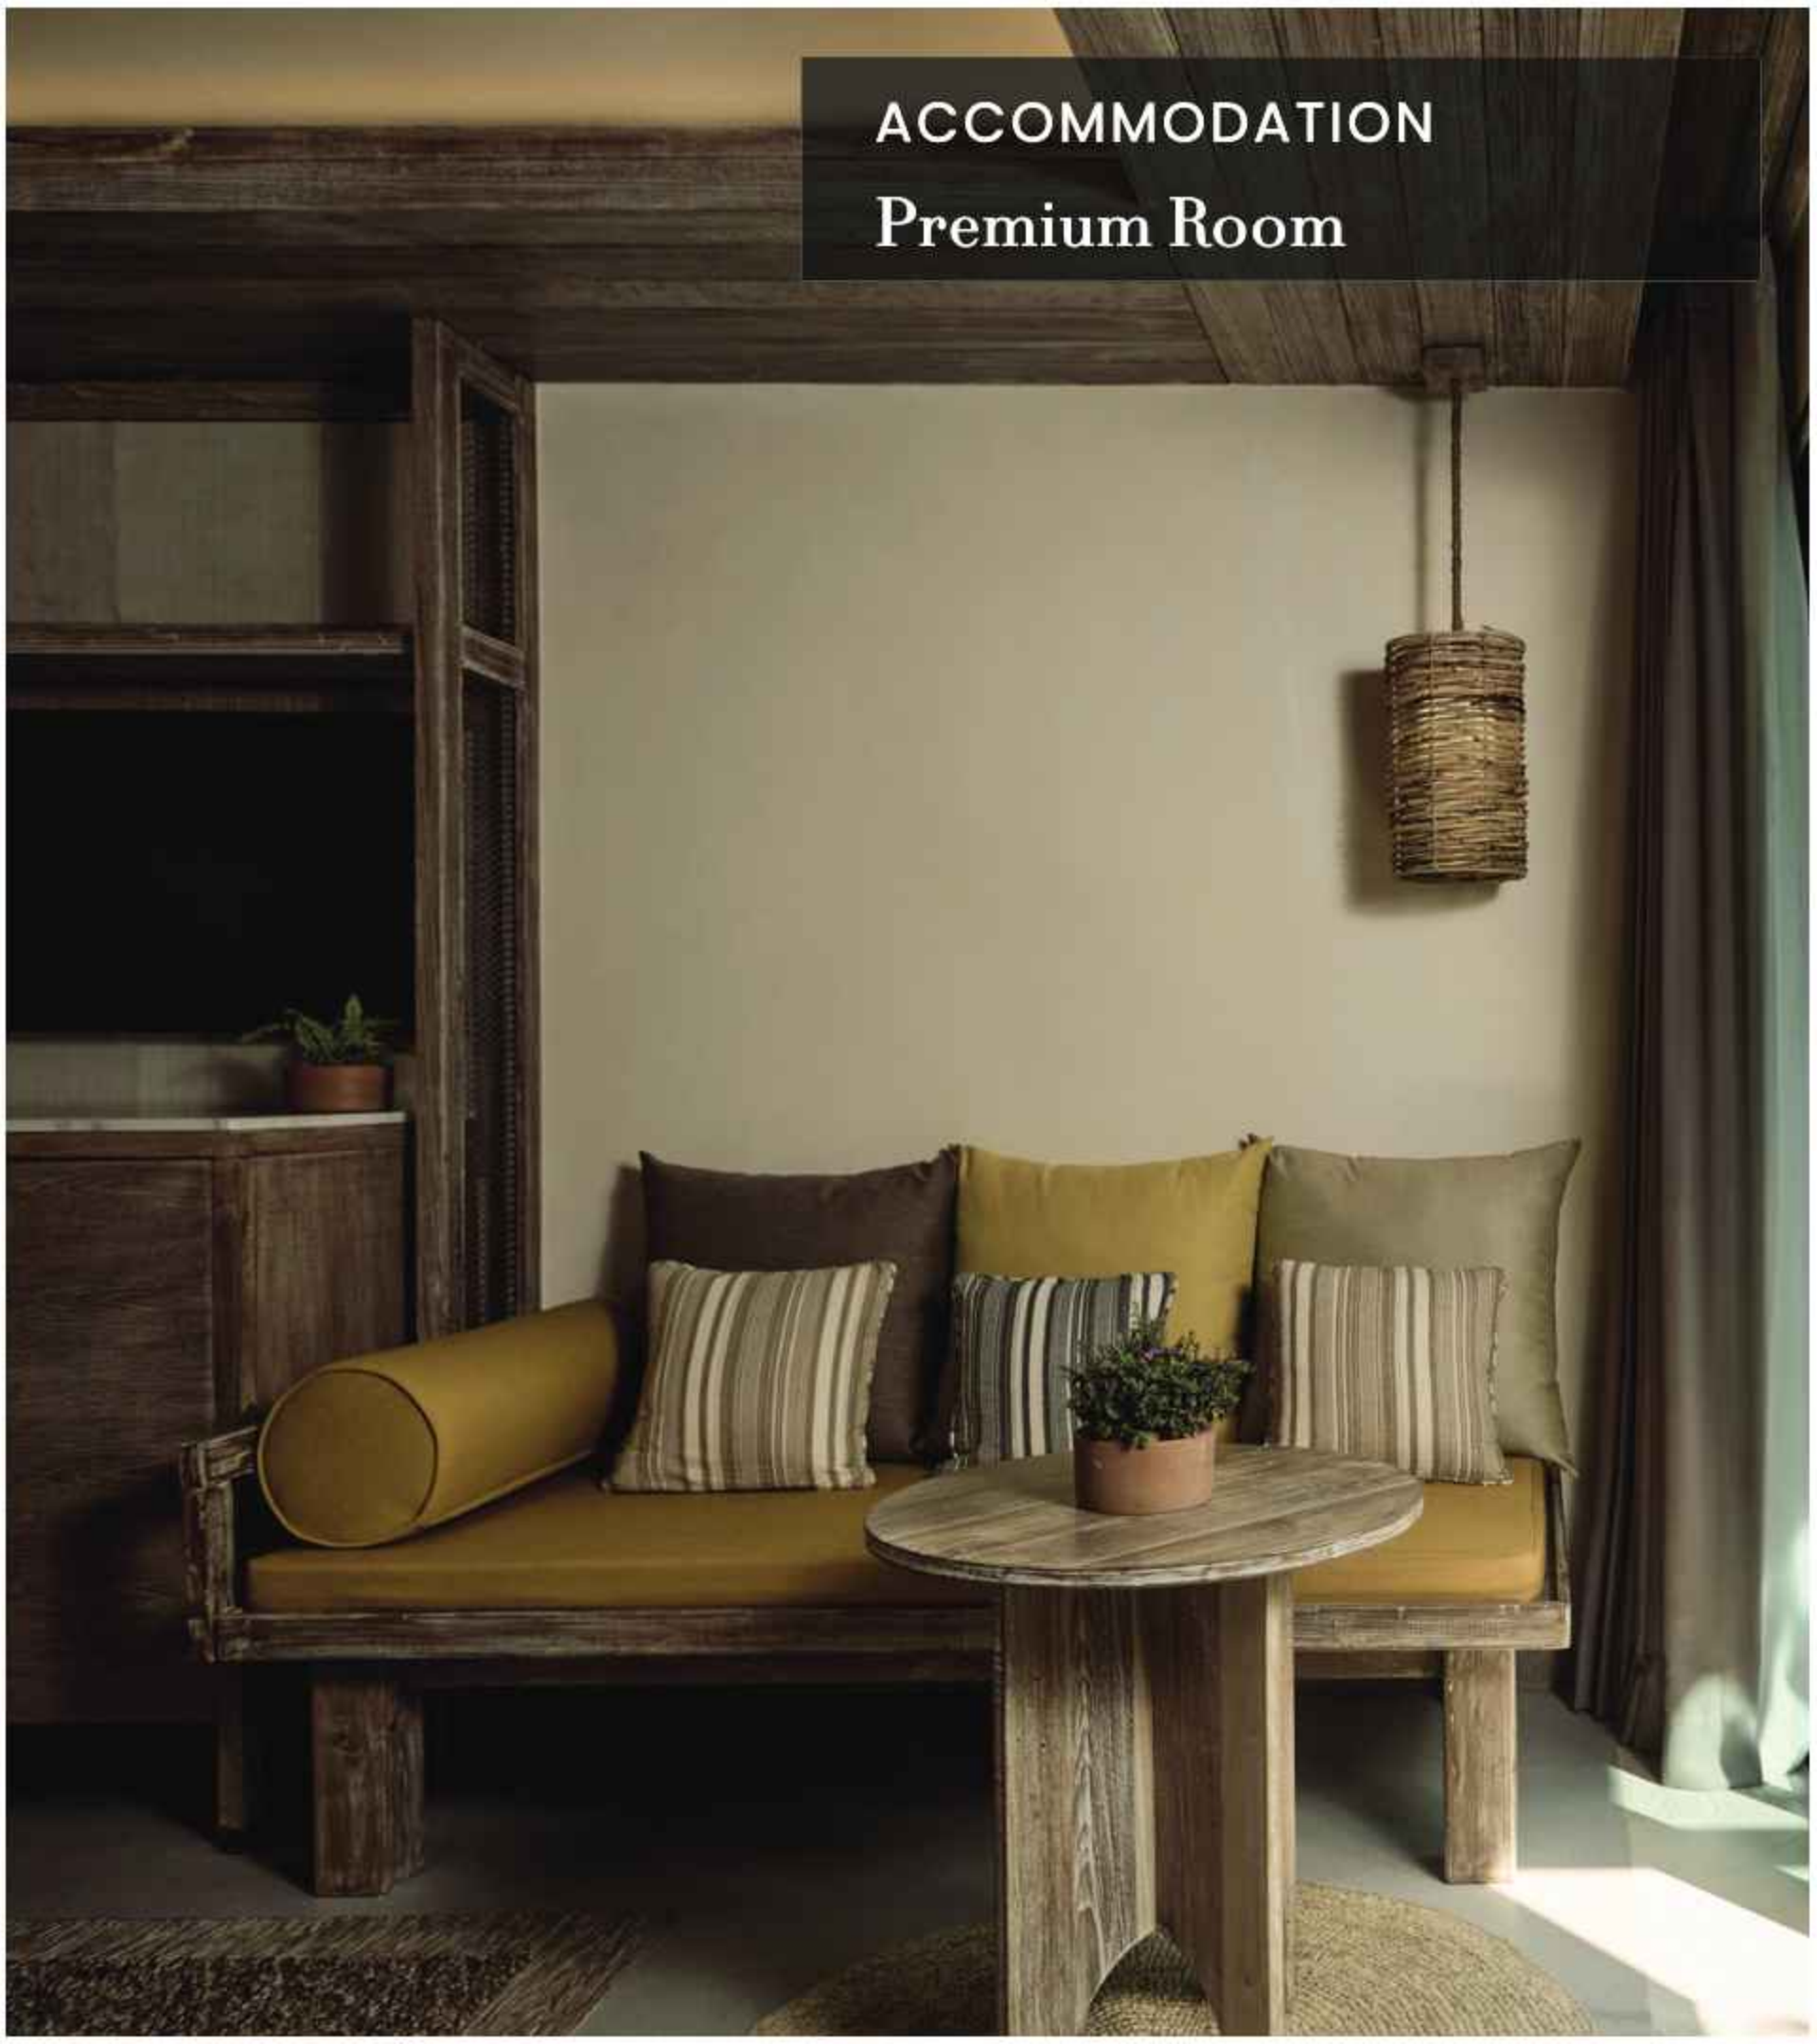

ACCOMMODATION
Premium Room

ACCOMMODATION

1 Bedroom Suite

60 SQM | 10 Units

KING BED

BATHTUB

LIVING AREA

BALCONY