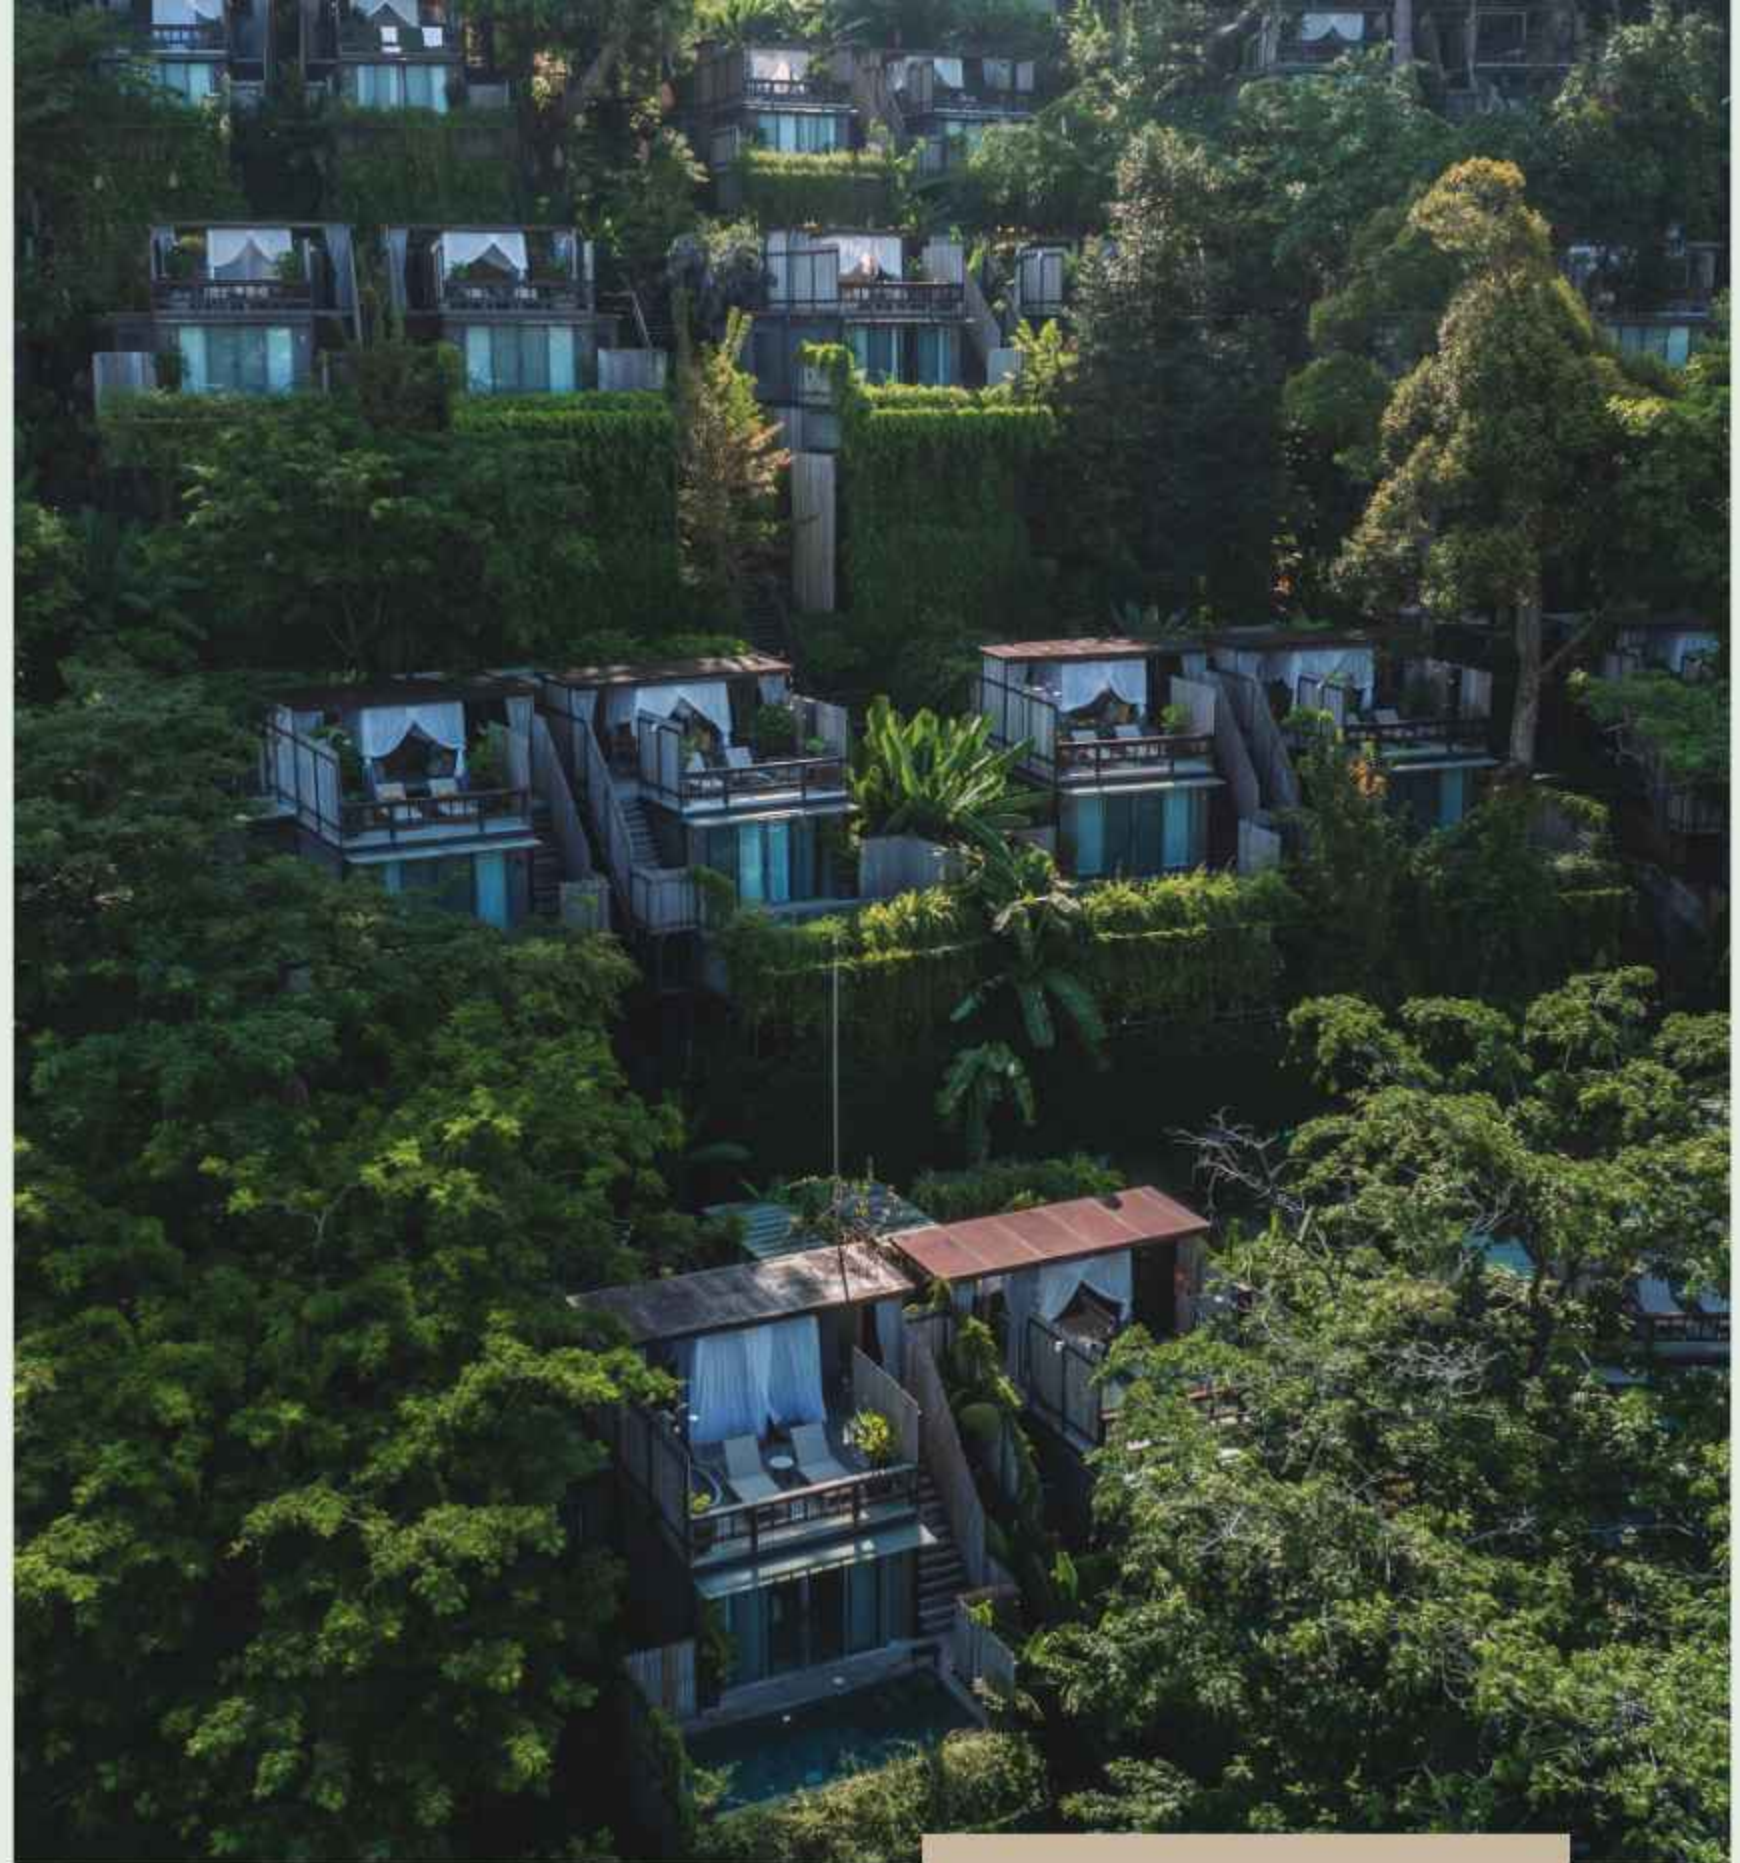

DINSO
RESORT & VILLAS

VIGNETTE™
COLLECTION

Dinso Resort & Villas Vignette Collection, an IHG Hotel

Patong, Phuket

IHG HOTELS &
RESORTS

Discover Dinso

Experience the immersive lifestyle of Dinso Resort & Villas Phuket, Patong's answer to a Unique Jungle Oasis. Hidden away in a natural forest harmonizing with its lush surroundings; an artful enclave of rooms, suites, and villas sprawls across a steep hillside. Embrace the soulful ethos of our rustic retreat where every detail is thoughtfully curated to provide a barefoot escape that is at once refined and raw.