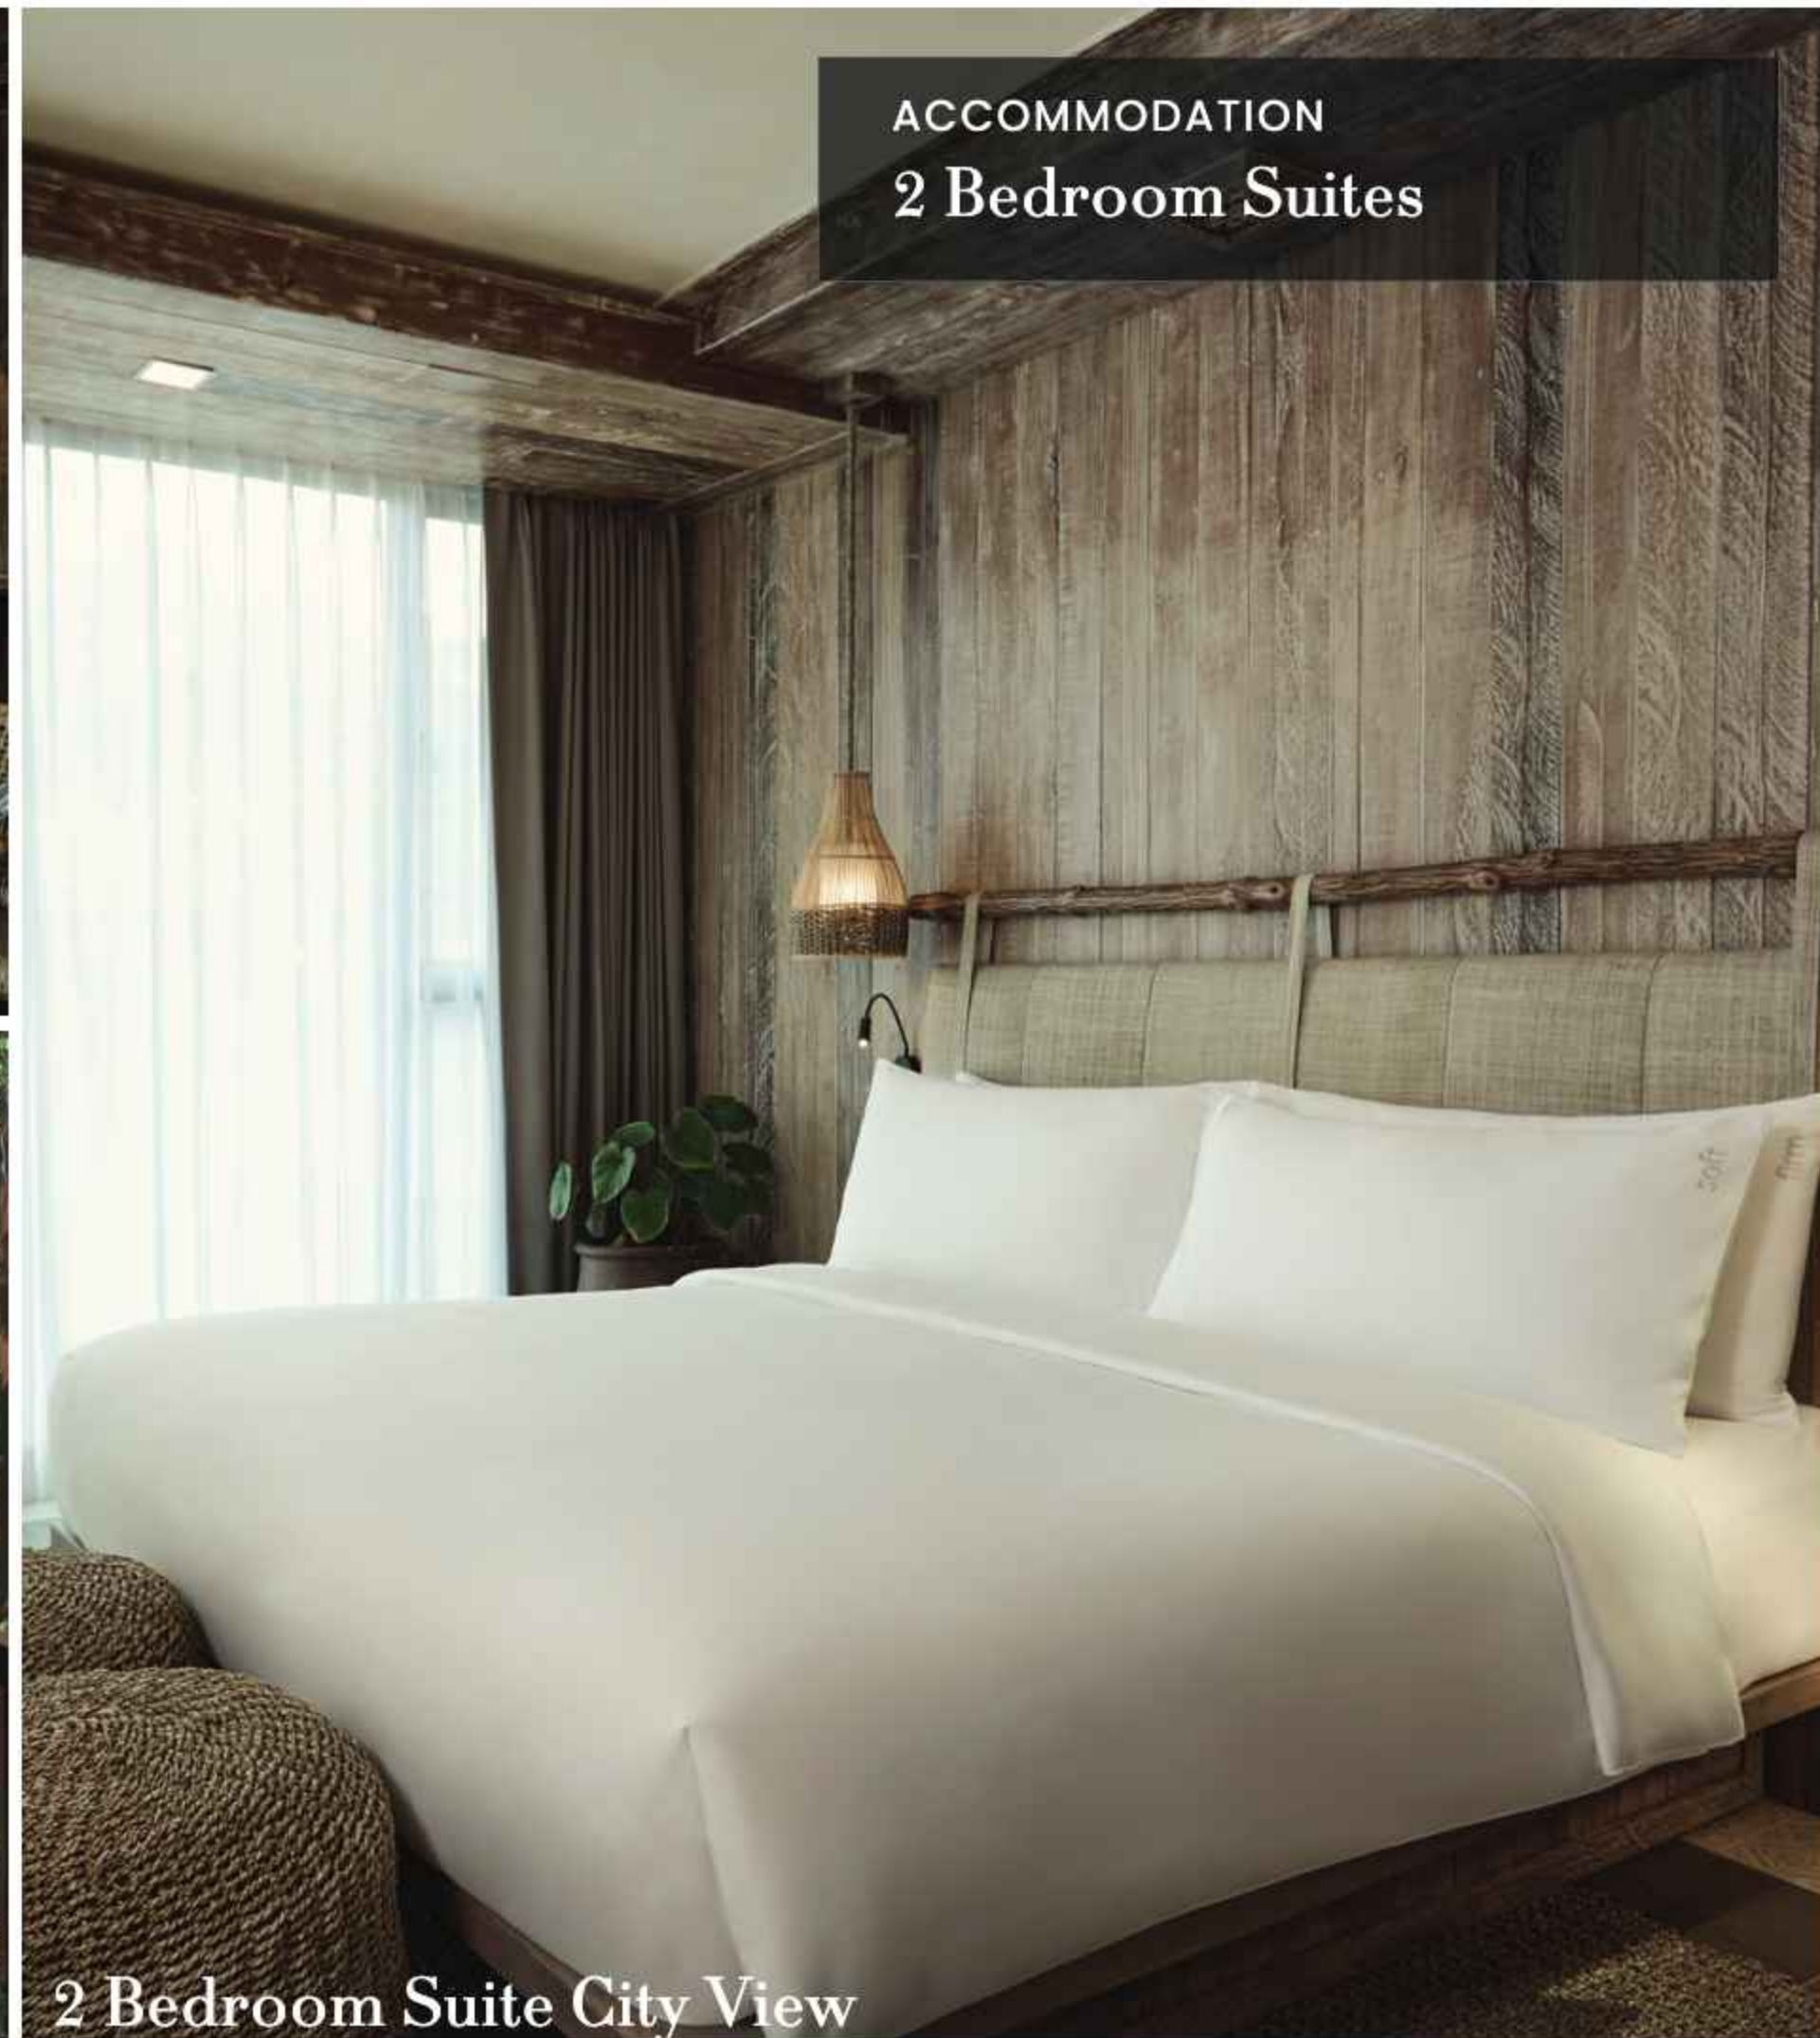

ACCOMMODATION
2 Bedroom Suites

2 Bedroom Suite City View