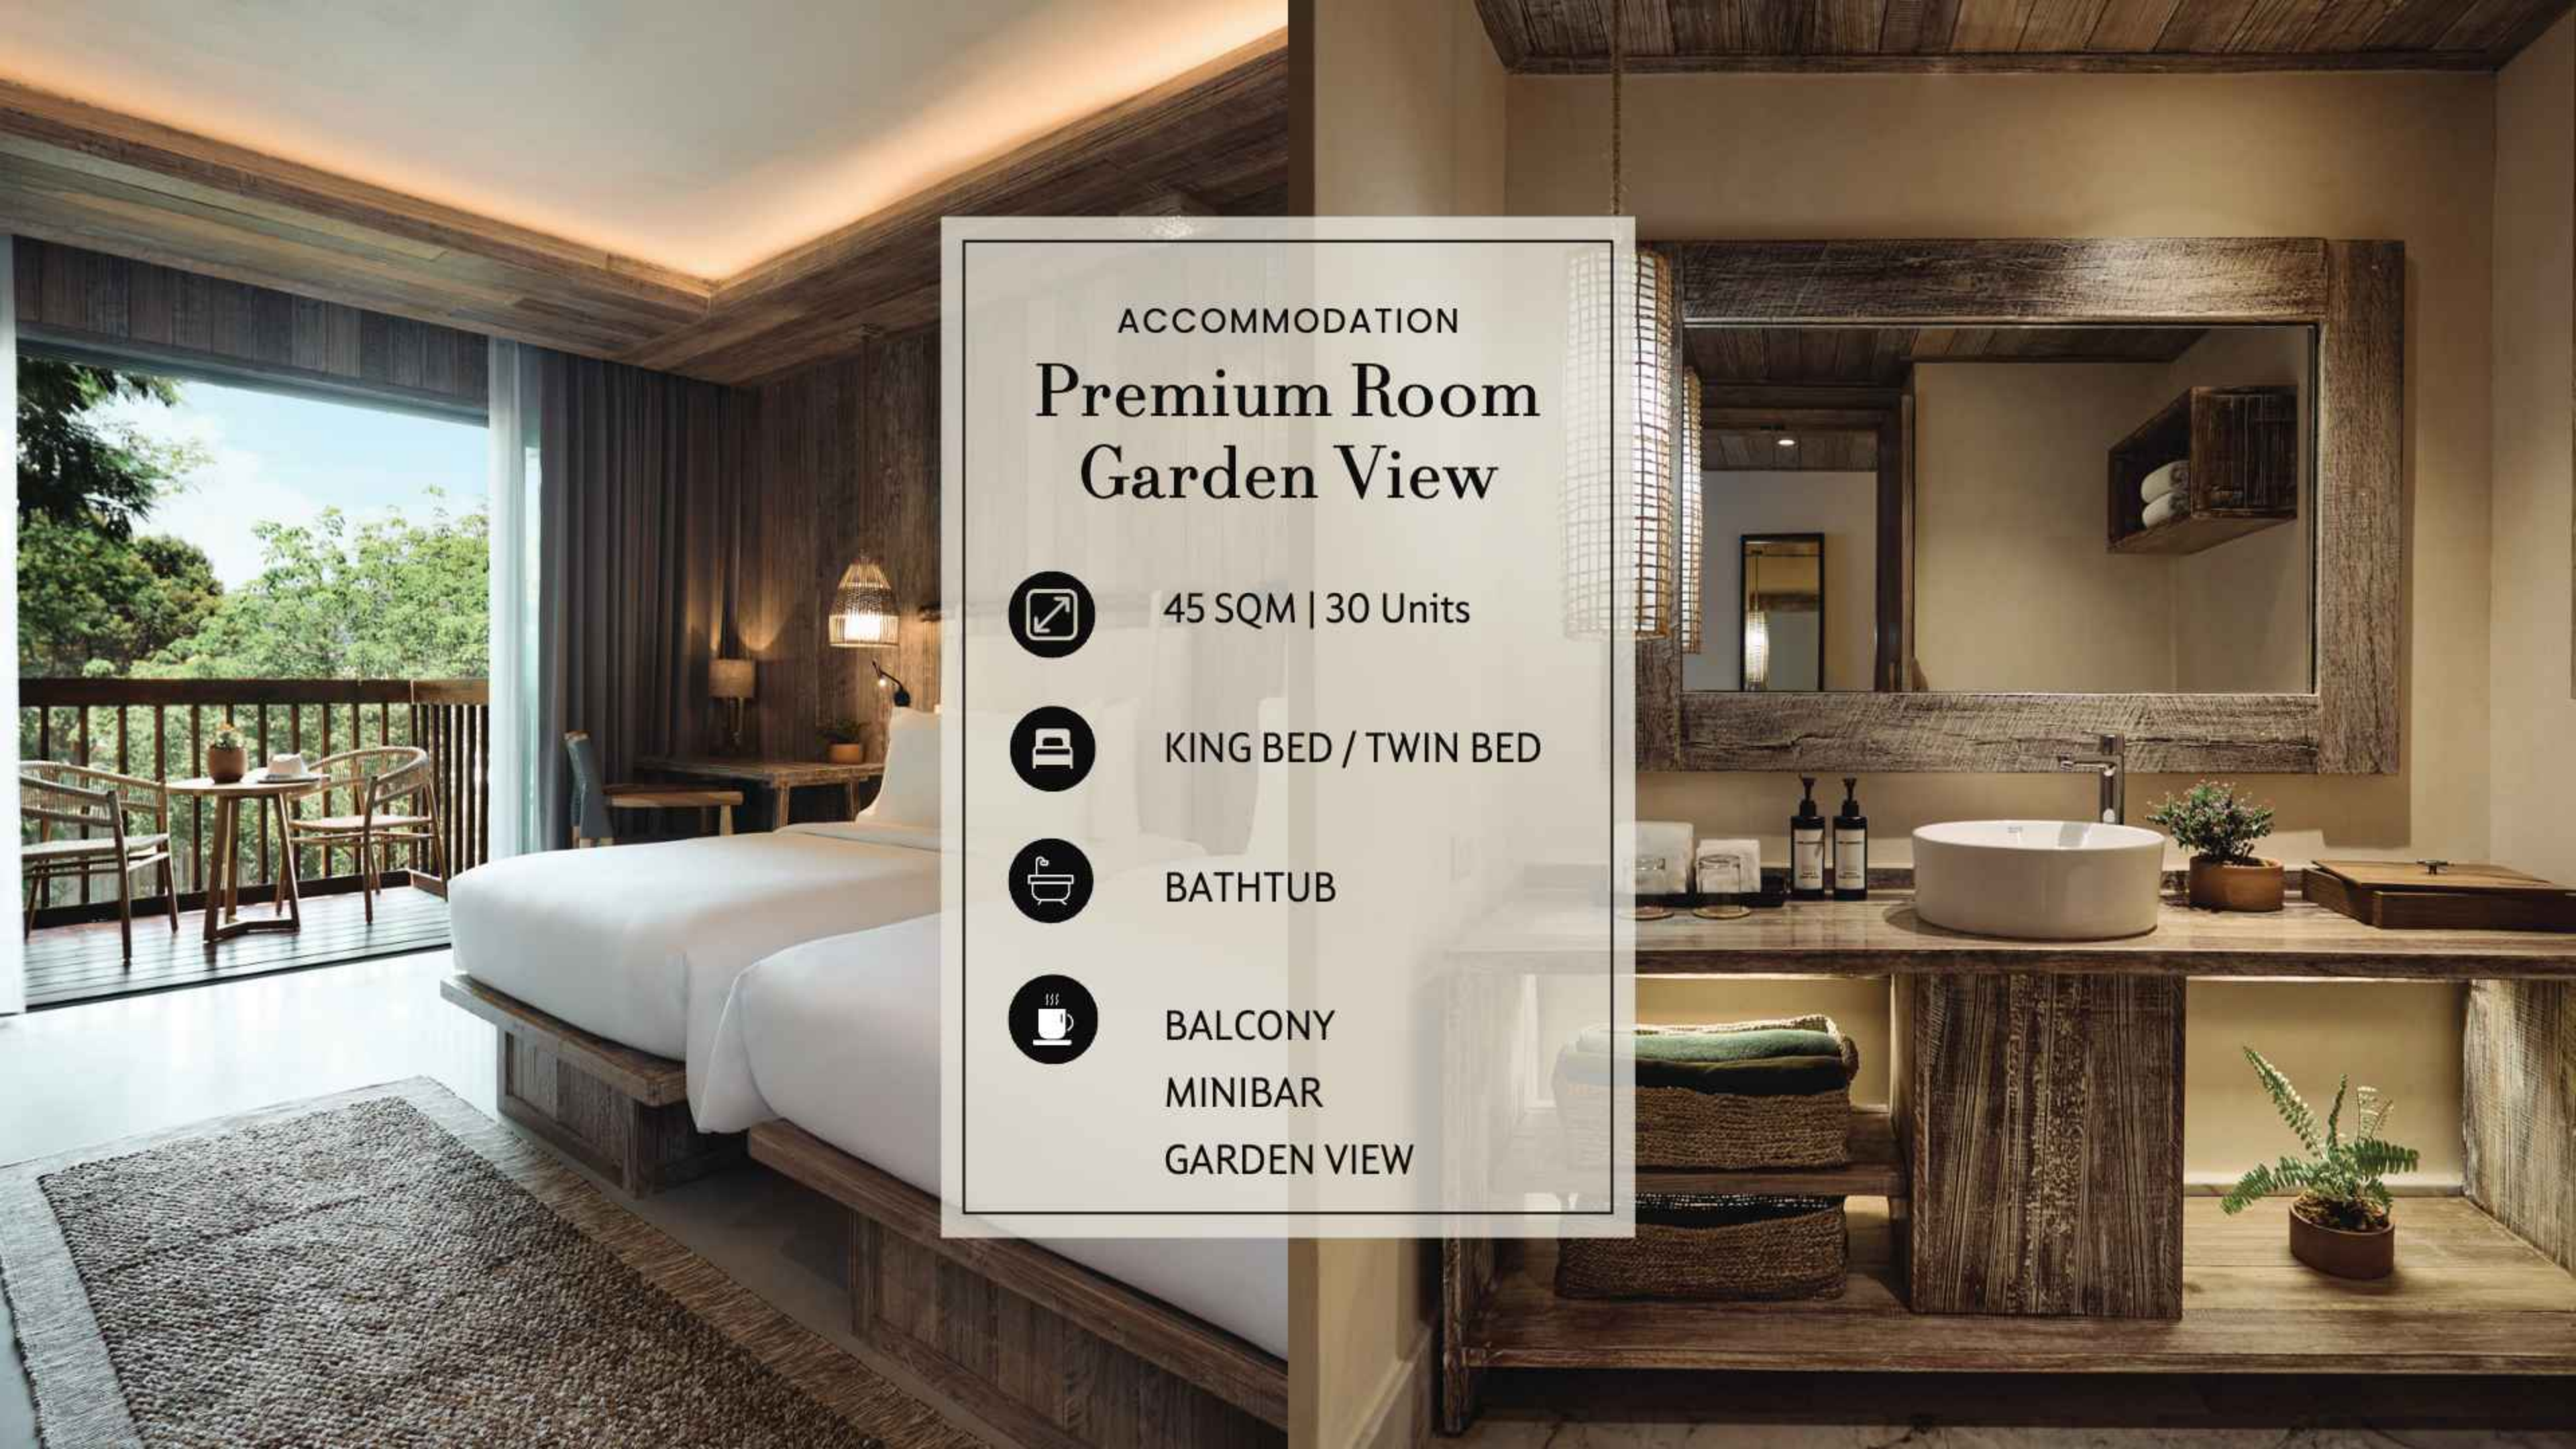

ACCOMMODATION

Premium Room City View

45 SQM | 16 Units

KING BED / TWIN BED

BATHTUB

BALCONY

MINIBAR

CITY VIEW

MINIBAR

ACCOMMODATION
1 Bedroom Suite

ACCOMMODATION

2 Bedroom Corner Suite

48 to 56 SQM | 10 Units

KING BED &
2 SINGLE BED

RAIN SHOWER

PRIVATE BLACONY
COFFEE MACHINE