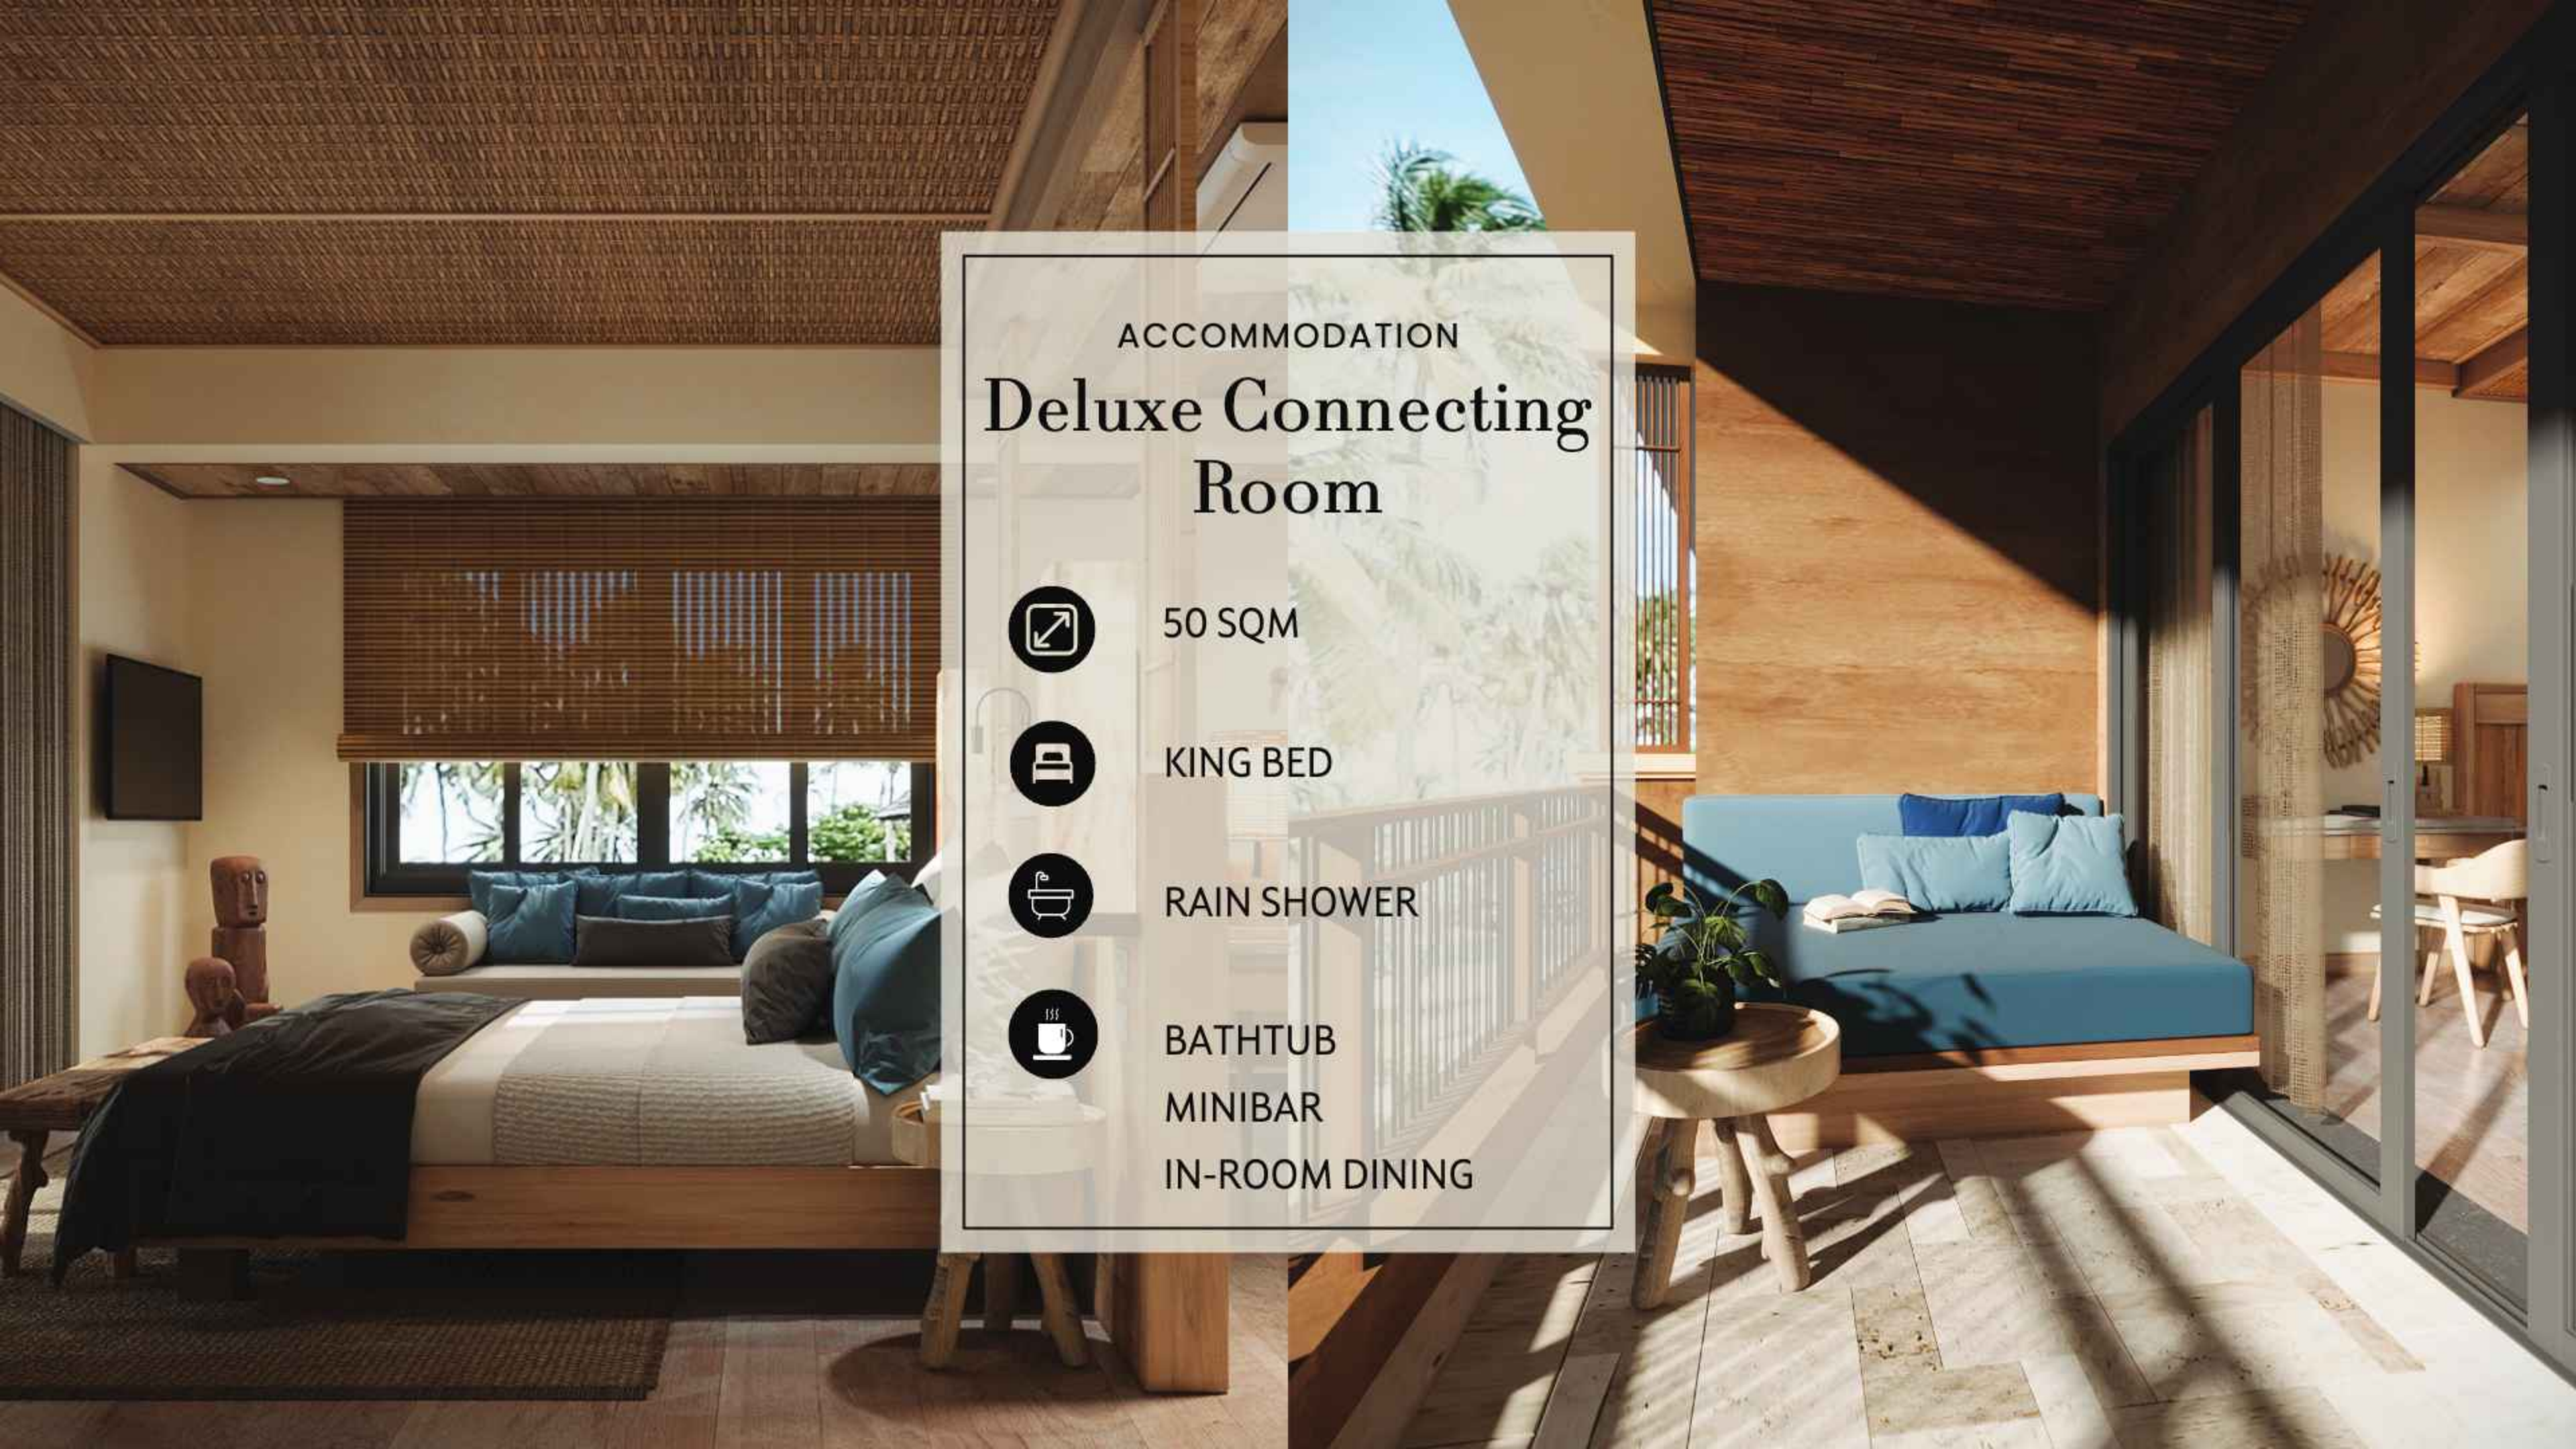

ACCOMMODATION
Deluxe Room

50 SQM

KING BED

RAIN SHOWER

BATHTUB

MINIBAR

IN-ROOM DINING

ACCOMMODATION

Deluxe Connecting Room

50 SQM

KING BED

RAIN SHOWER

BATHTUB

MINIBAR

IN-ROOM DINING

ACCOMMODATION

Grand Deluxe Room

57 SQM

KING BED

RAIN SHOWER

BATHTUB

MINIBAR

IN-ROOM DINING

ACCOMMODATION