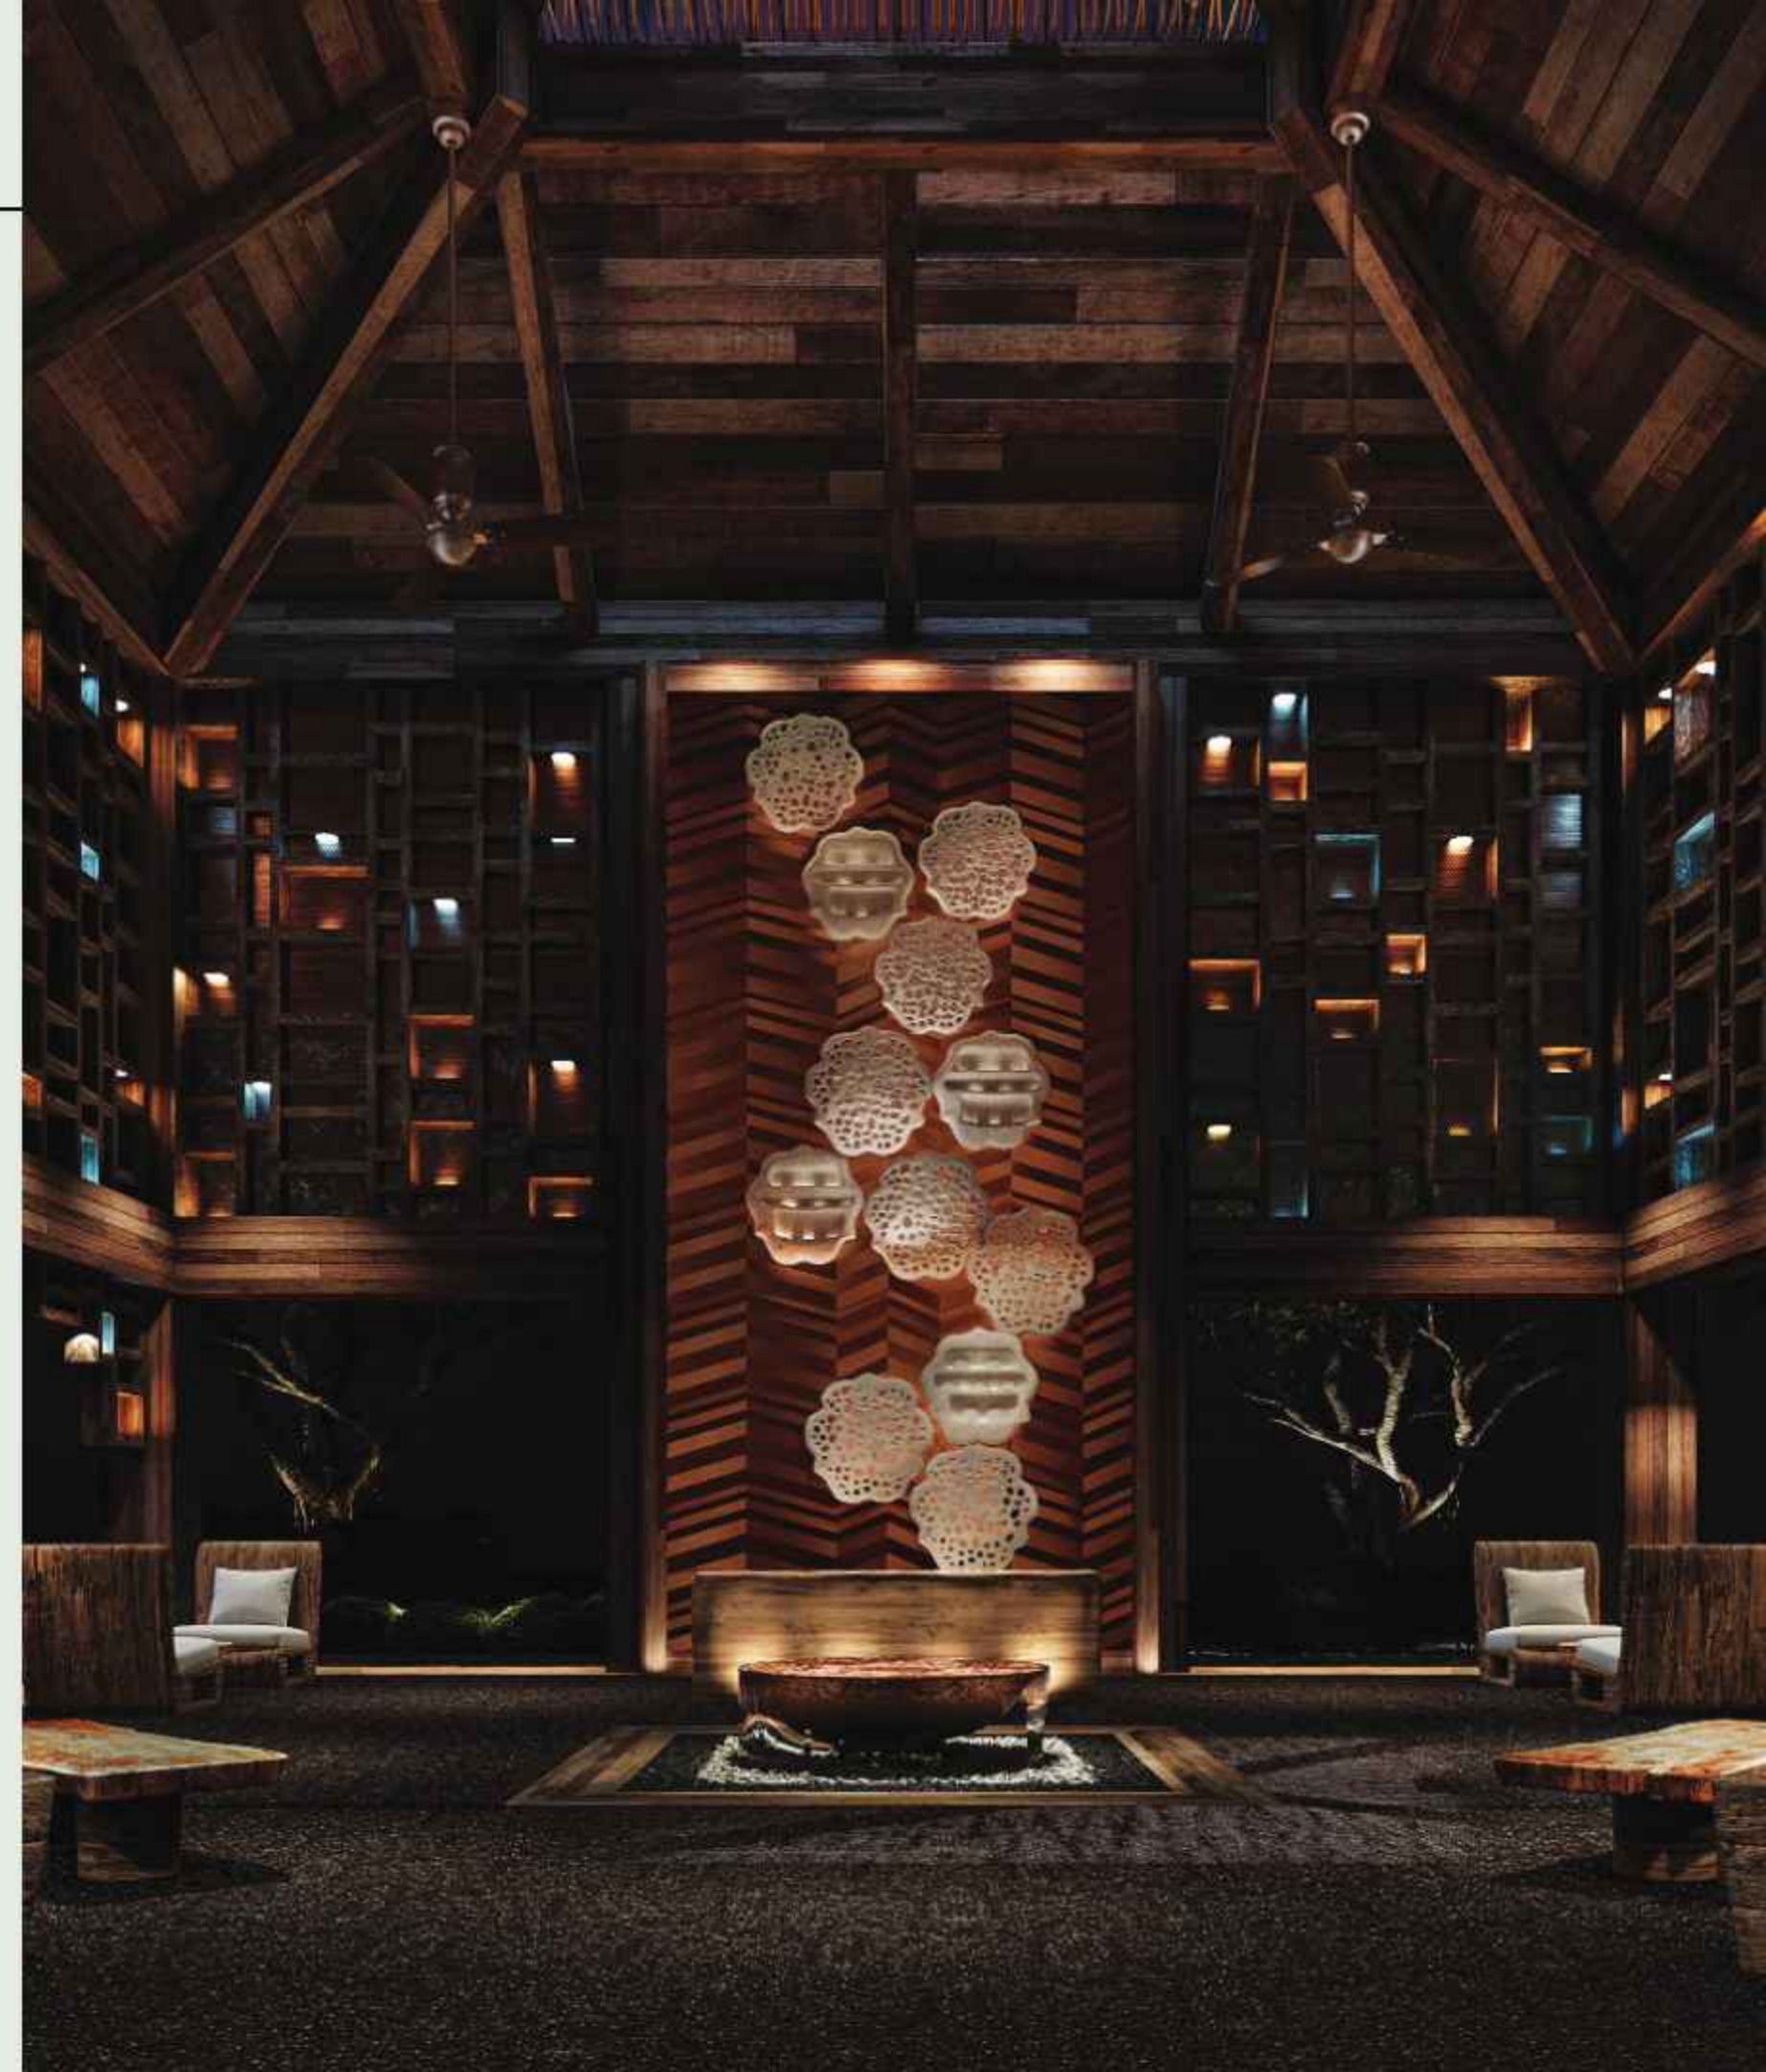

Koh Chang, Trat

IHG HOTELS &
RESORTS

Discover Dinso

Experience Dinso Koh Chang – where nature meets luxury, and tranquility meets adventure. with our Deluxe rooms, Suite room, Pool access and Villa. Hidden along the serene beaches of Koh Chang, Dinso Resort & Villas blends effortlessly with its coastal environment. Our collection of rooms, suites, and villas cascades gently towards the shoreline, providing sweeping vistas of the tropical coastline and the crystalline waters stretching into the horizon.