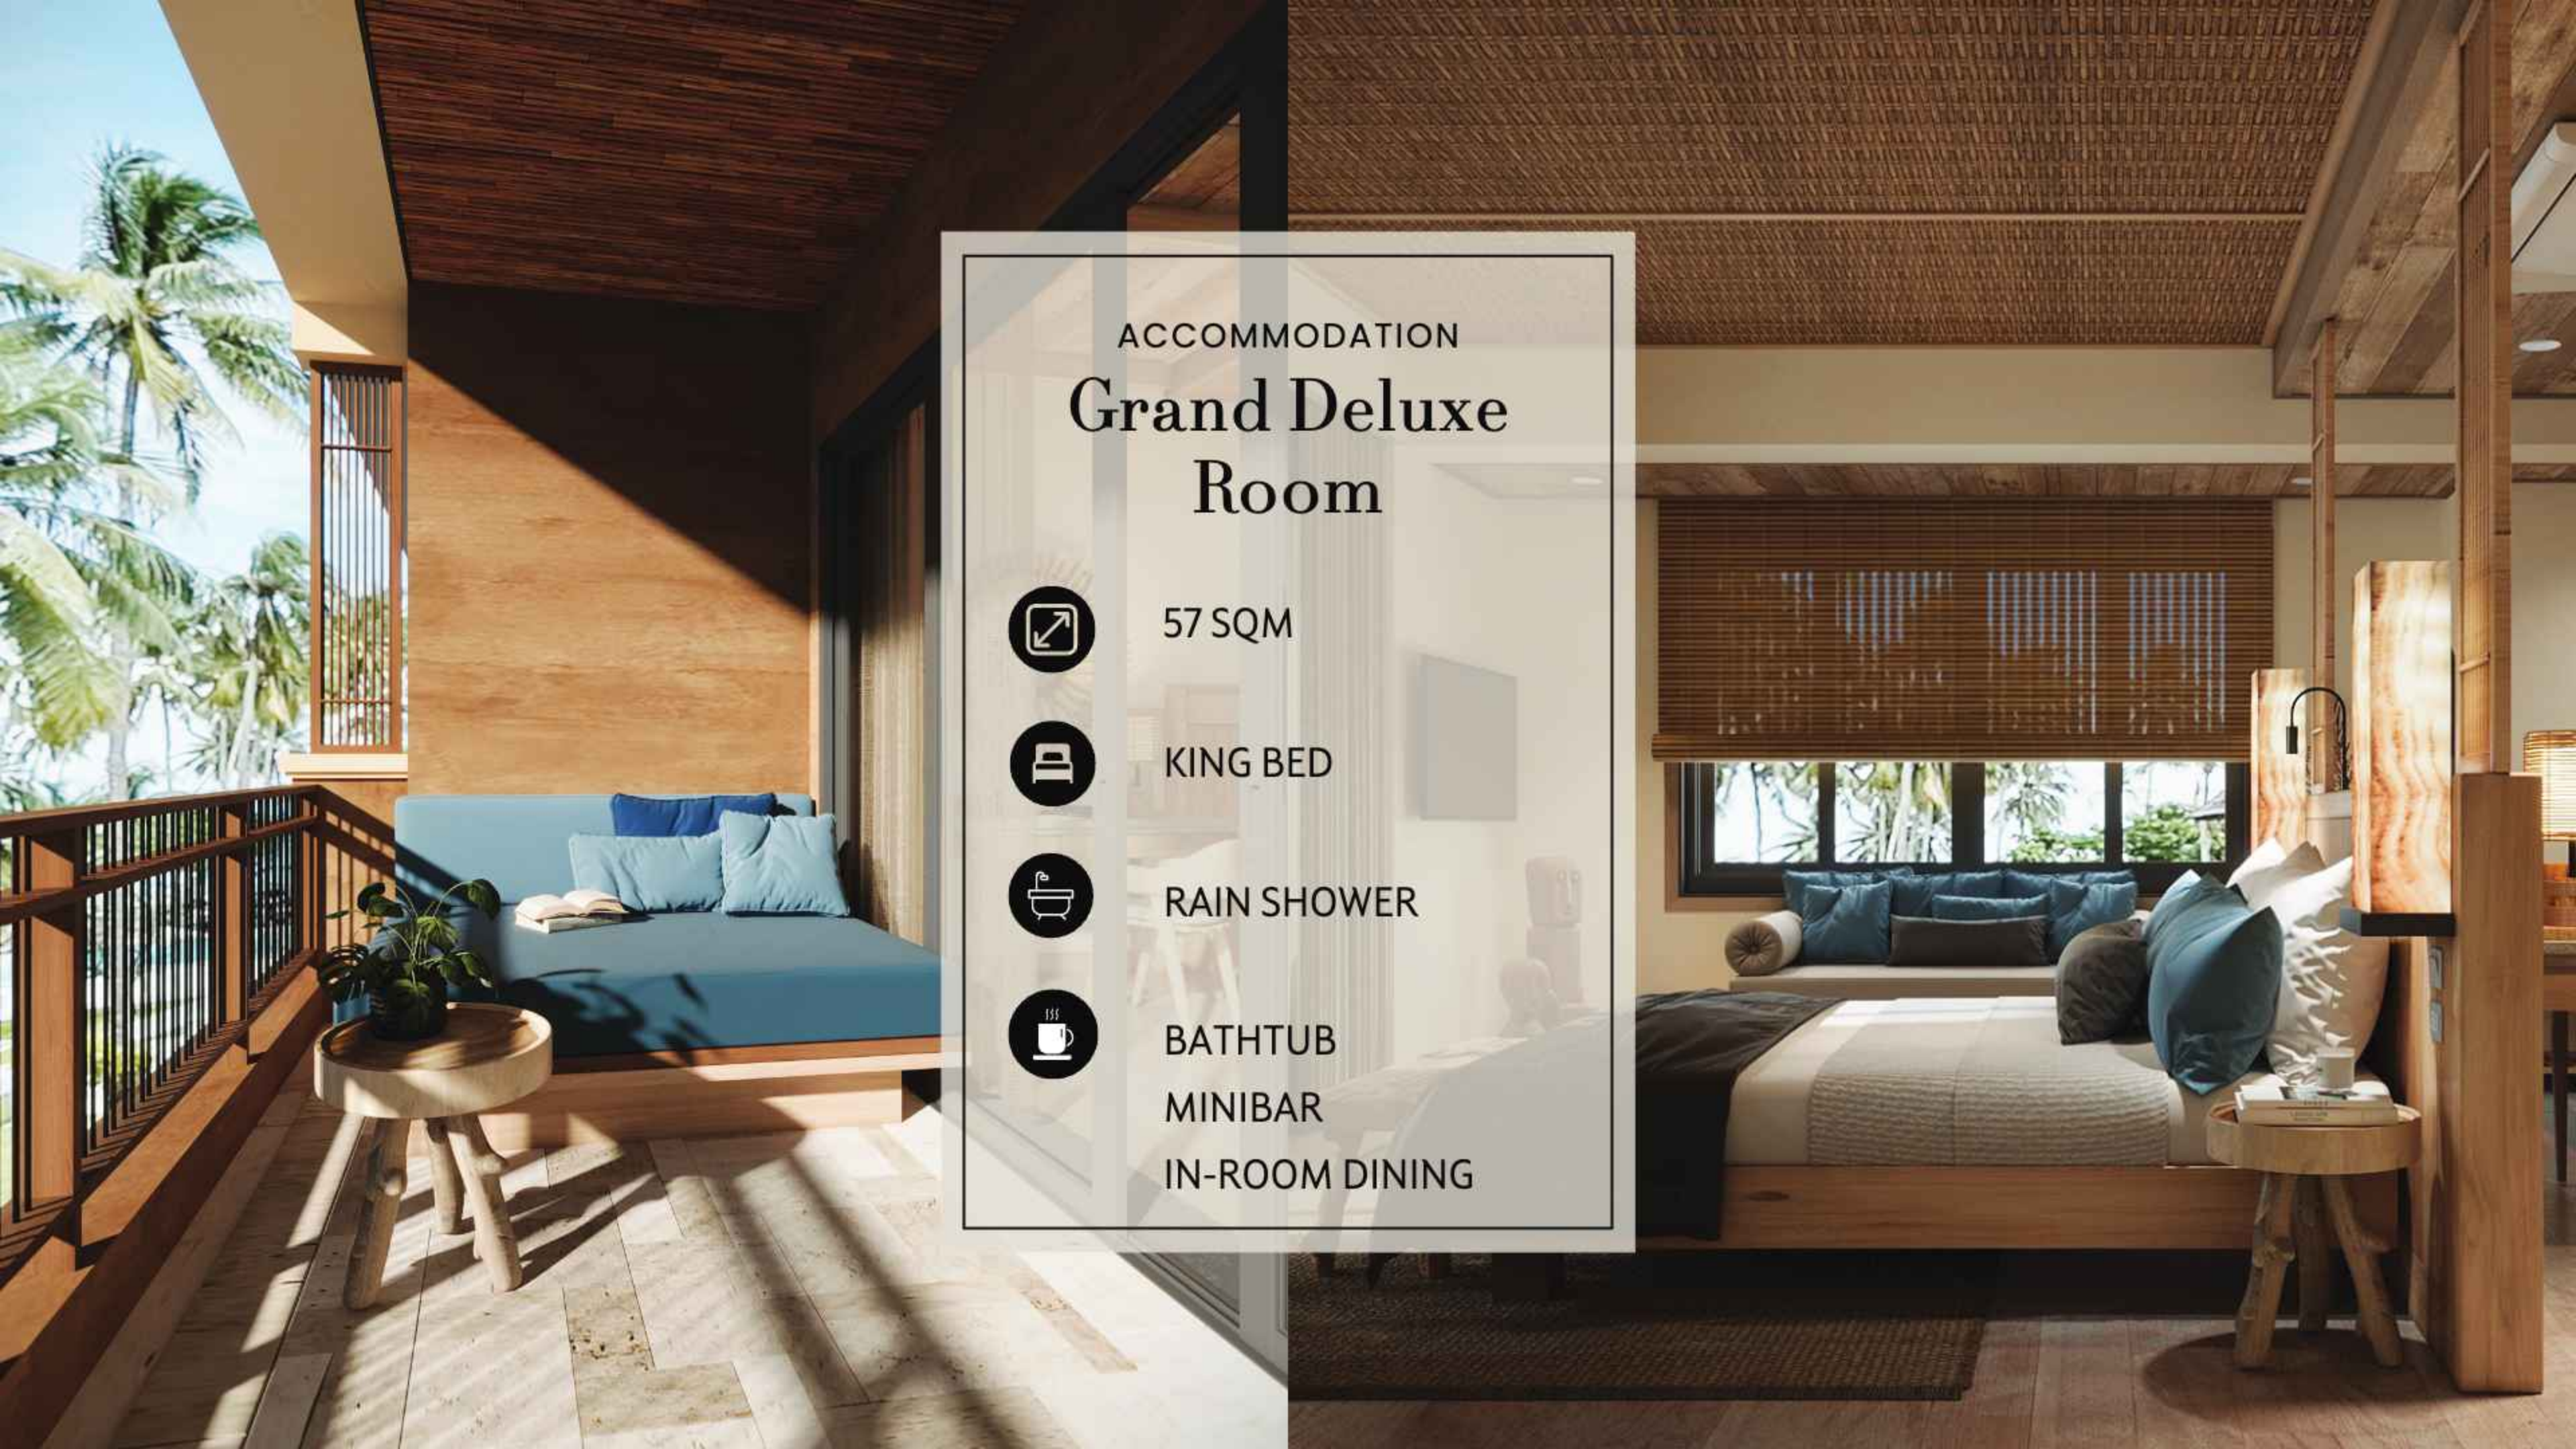

Deluxe Connecting Room

50 SQM

KING BED

RAIN SHOWER

BATHTUB

MINIBAR

IN-ROOM DINING

ACCOMMODATION

Grand Deluxe Room

57 SQM

KING BED

RAIN SHOWER

BATHTUB

MINIBAR

IN-ROOM DINING

ACCOMMODATION

Grand Suite

107 SQM

KING BED

RAIN SHOWER

BATHTUB

MINIBAR

IN-ROOM DINING

ACCOMMODATION

Ocean Suite

107 SQM

KING BED

RAIN SHOWER

BATHTUB

MINIBAR

IN-ROOM DINING

ACCOMMODATION