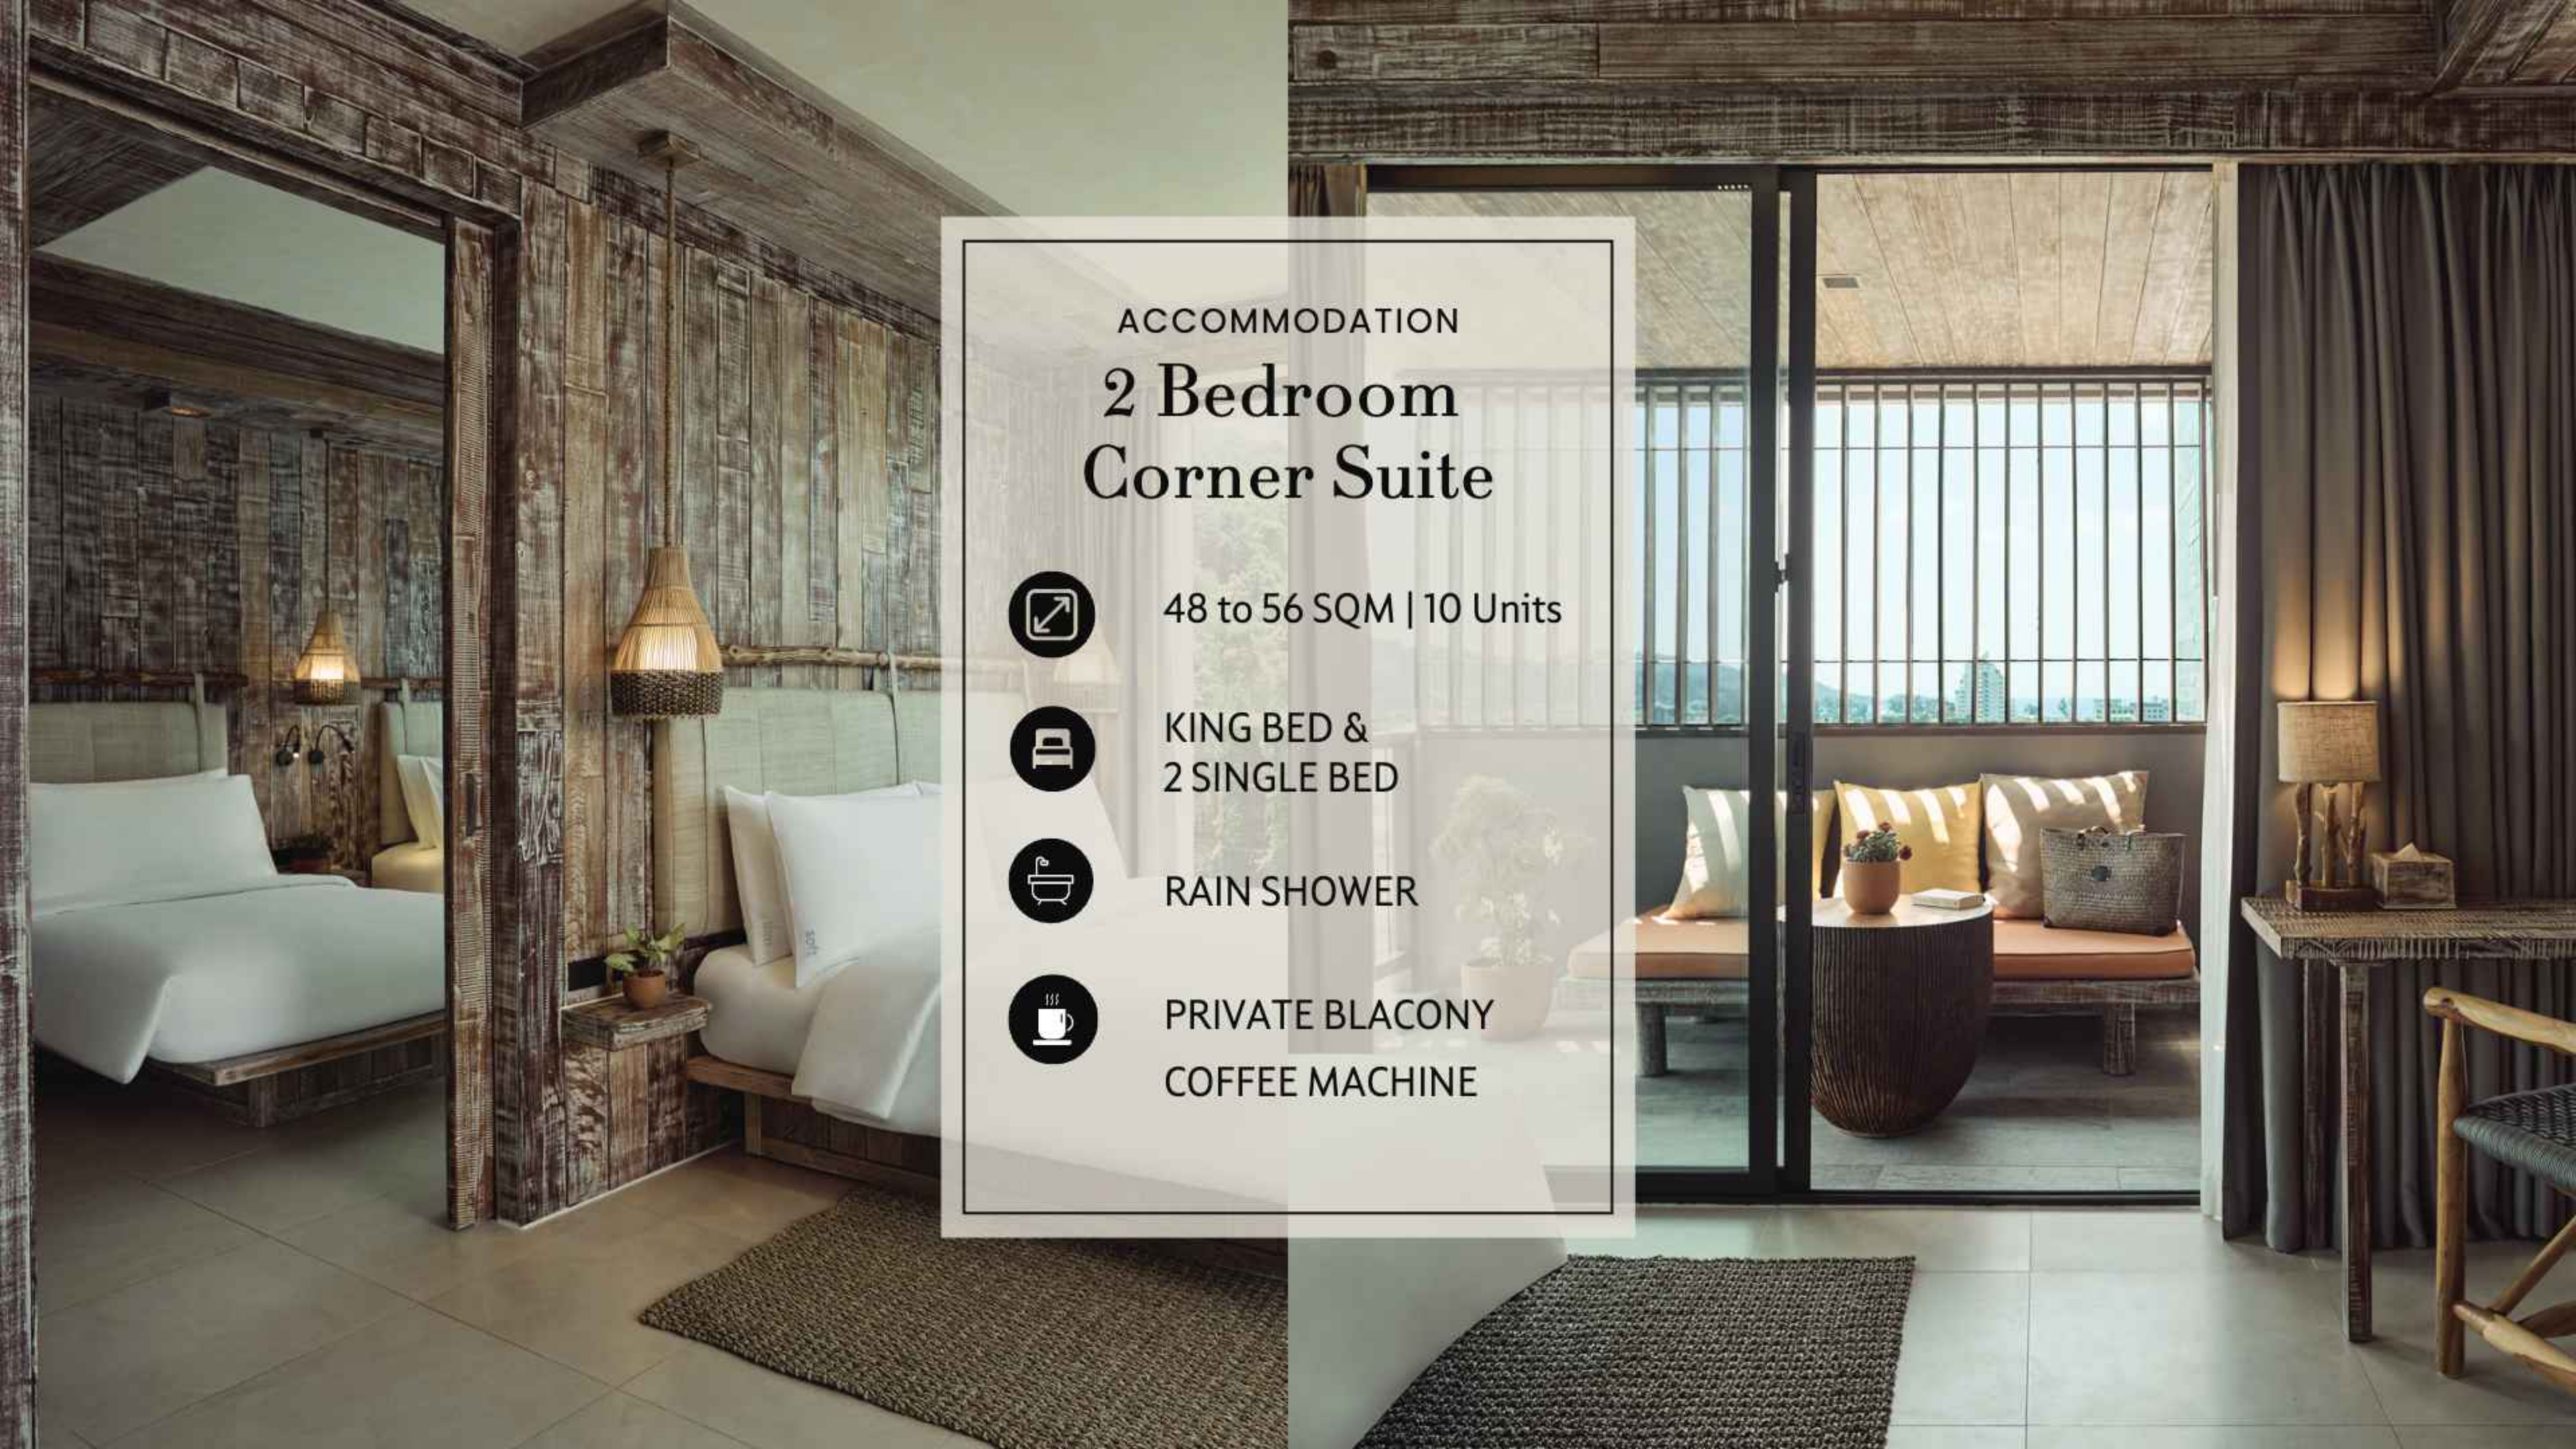

ACCOMMODATION
Premium Room

ACCOMMODATION

1 Bedroom Suite

60 SQM | 10 Units

KING BED

BATHTUB

LIVING AREA

BALCONY

MINIBAR

ACCOMMODATION
1 Bedroom Suite

ACCOMMODATION

2 Bedroom Corner Suite

48 to 56 SQM | 10 Units

KING BED &
2 SINGLE BED

RAIN SHOWER

PRIVATE BLACONY
COFFEE MACHINE

ACCOMMODATION

2 Bedroom Suite City View

60 SQM | 10 Units

KING BED &
2 SINGLE BED

BATHTUB

BLACONY
COFFEE MACHINE
DAYBED

ACCOMMODATION

2 Bedroom Suite Garden view

ACCOMMODATION
Deluxe Room

50 SQM

KING BED

RAIN SHOWER

BATHTUB

MINIBAR

IN-ROOM DINING

ACCOMMODATION