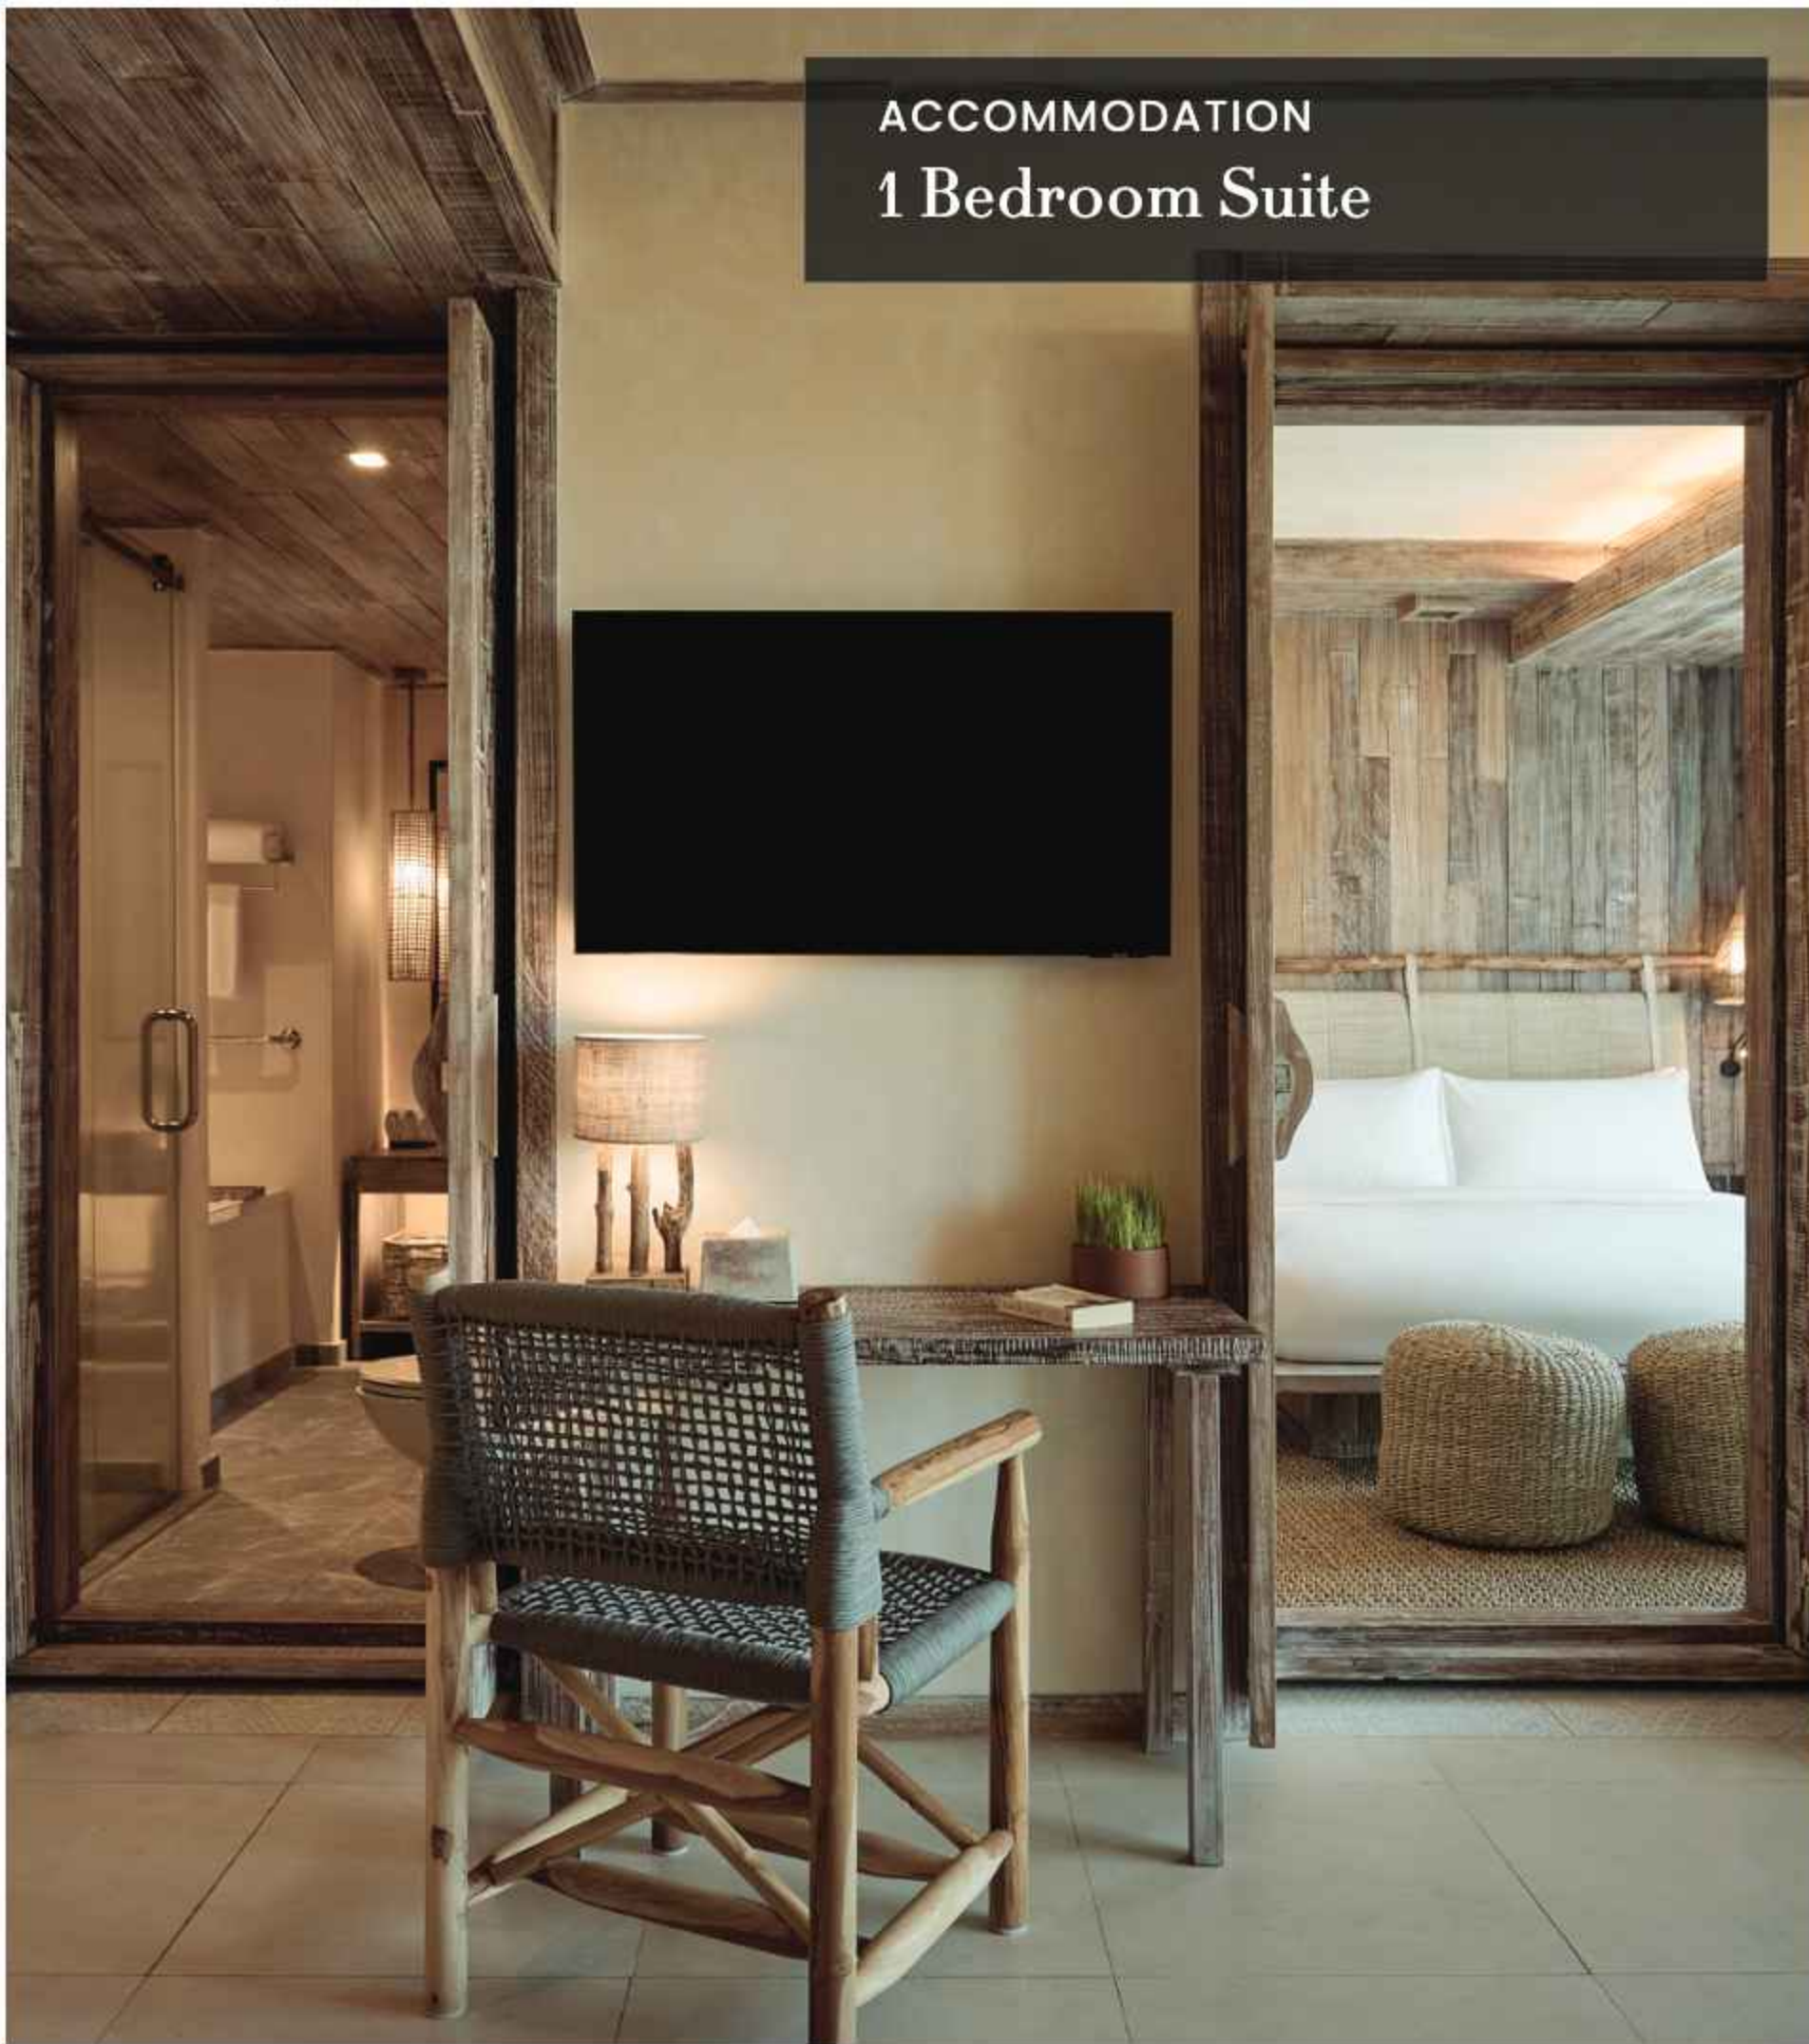

ACCOMMODATION
Premium Room

ACCOMMODATION

1 Bedroom Suite

60 SQM | 10 Units

KING BED

BATHTUB

LIVING AREA

BALCONY

MINIBAR

ACCOMMODATION
1 Bedroom Suite

ACCOMMODATION

2 Bedroom Corner Suite

48 to 56 SQM | 10 Units

KING BED &
2 SINGLE BED

RAIN SHOWER

PRIVATE BLACONY
COFFEE MACHINE