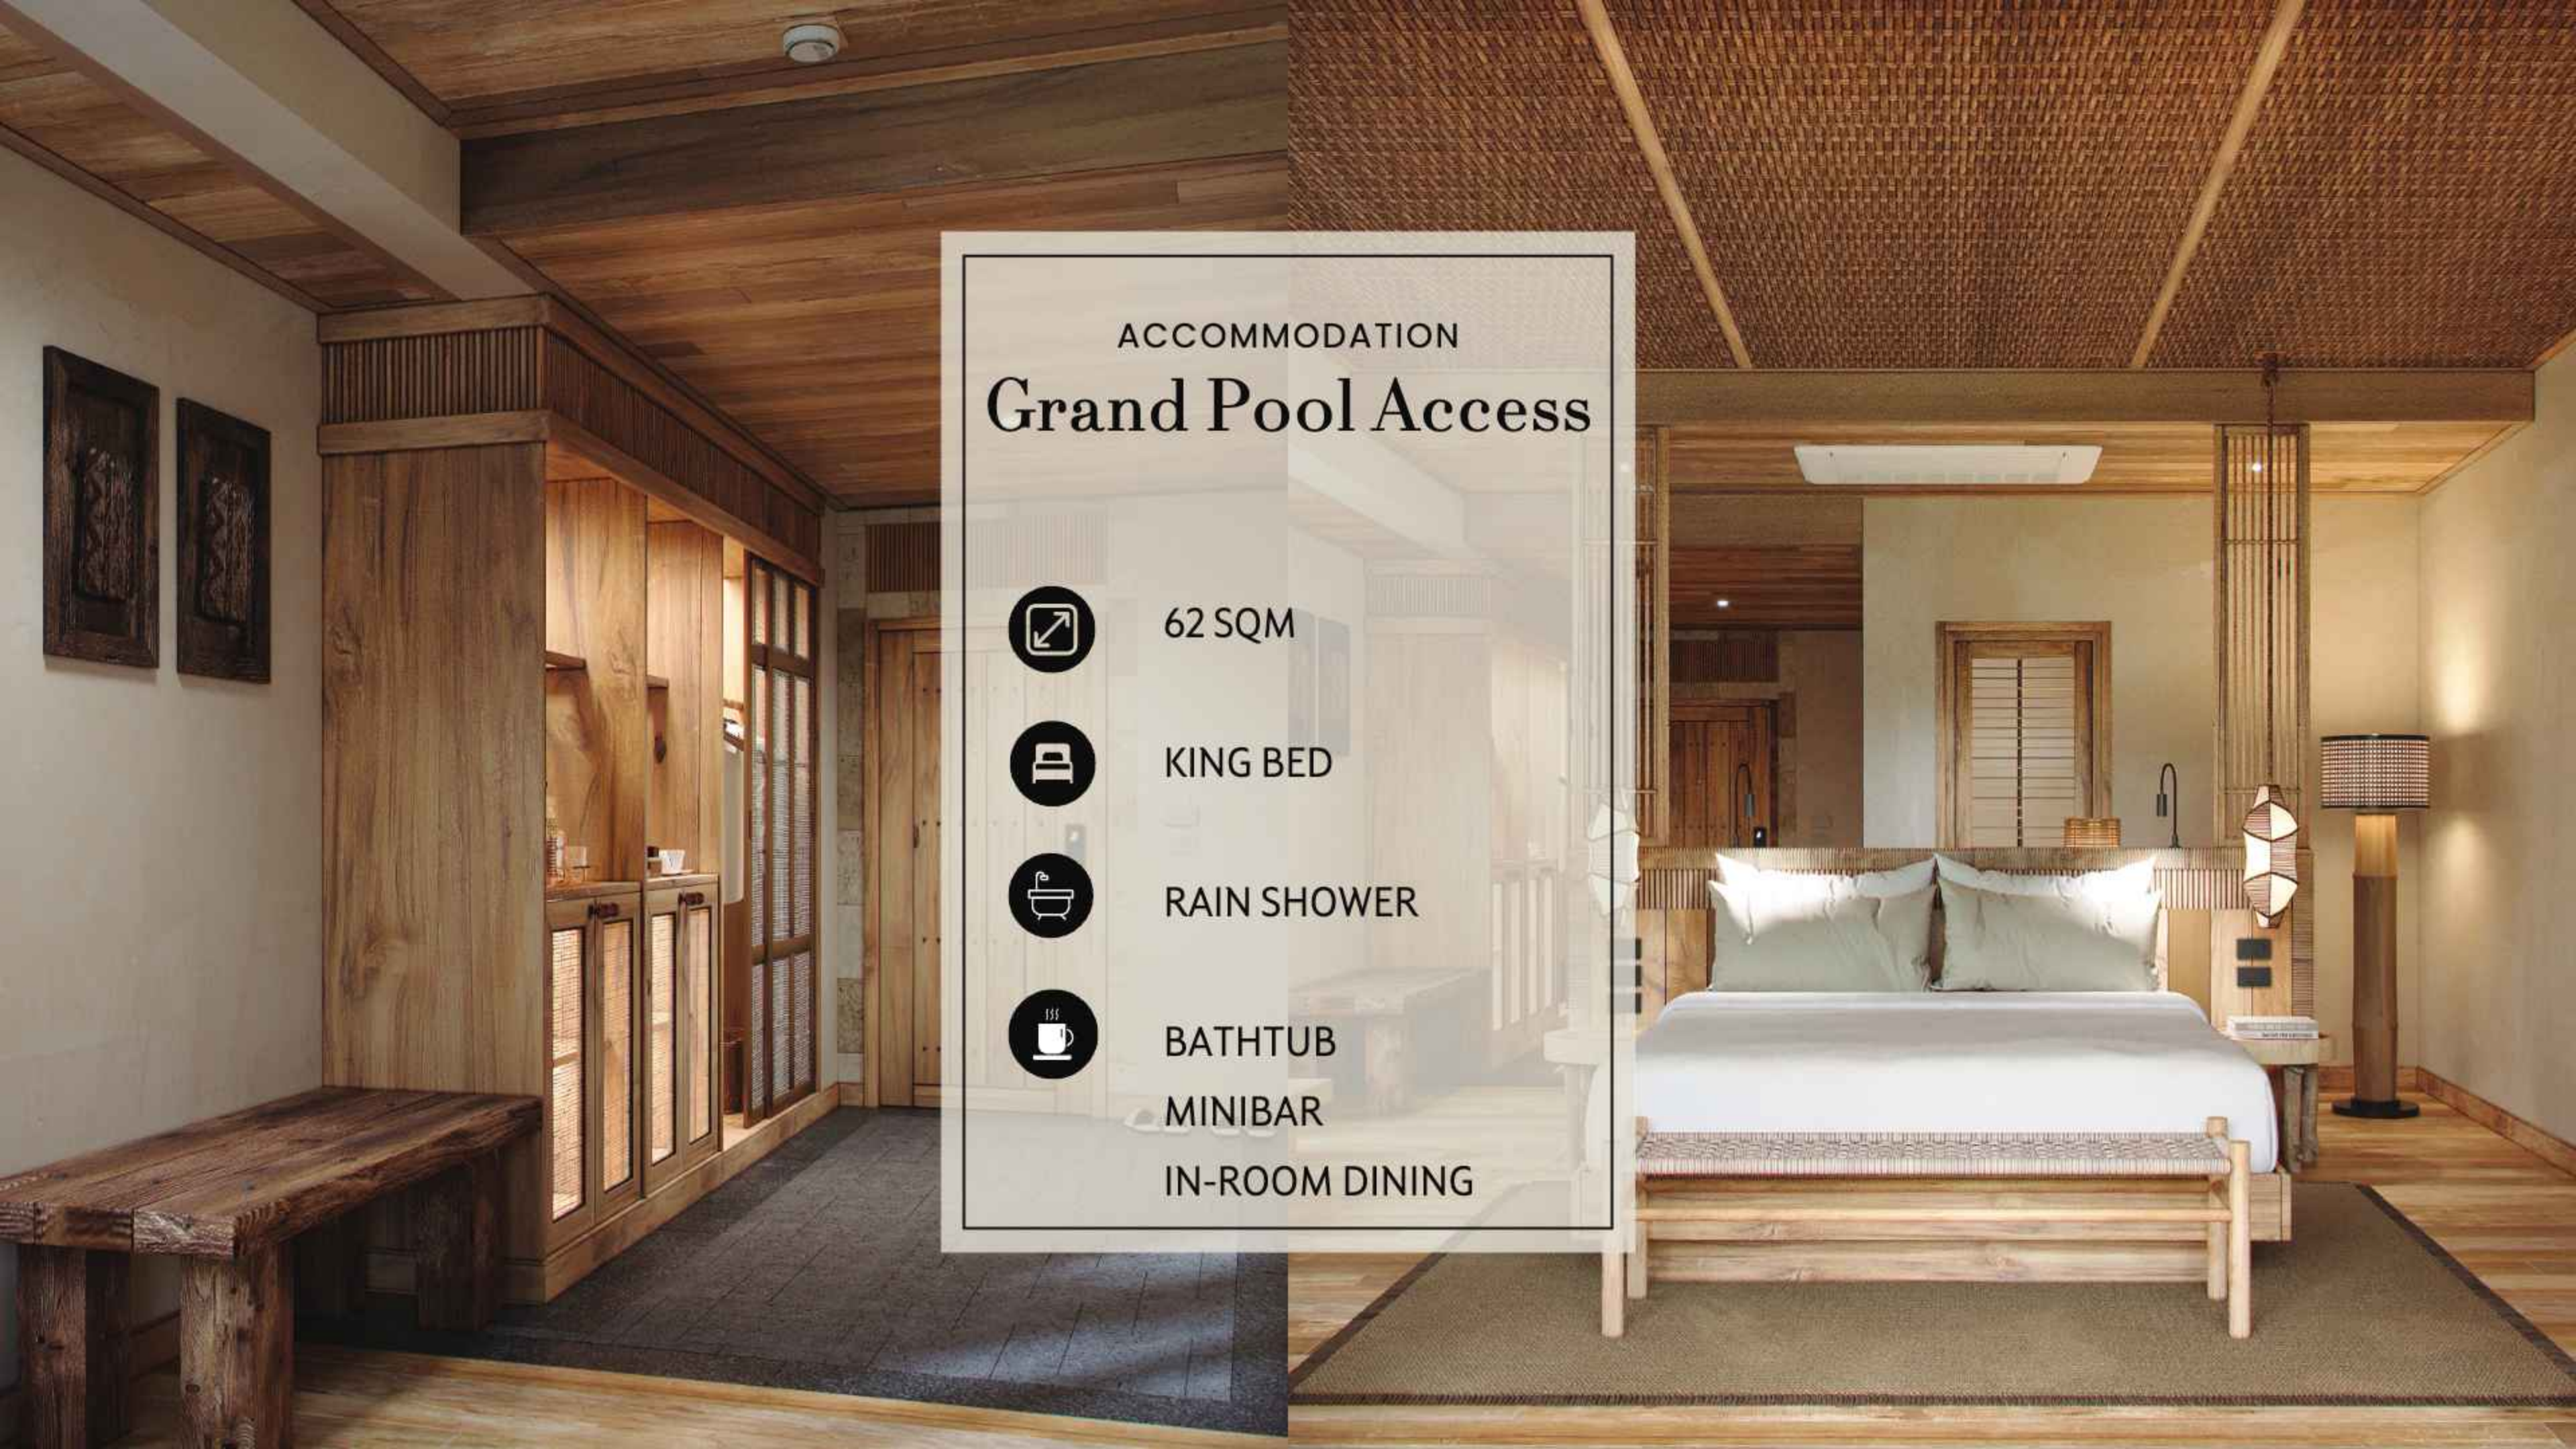

Pool Access Connecting Room

55 SQM

KING BED

RAIN SHOWER

BATHTUB

MINIBAR

IN-ROOM DINING

ACCOMMODATION

Grand Pool Access

62 SQM

KING BED

RAIN SHOWER

BATHTUB

MINIBAR

IN-ROOM DINING

ACCOMMODATION

220 SQM

KING BED

RAIN SHOWER

BATHTUB

MINIBAR

IN-ROOM DINING

ACCOMMODATION

Family Pool Villa

550 SQM

KING BED

RAIN SHOWER

BATHTUB

MINIBAR

IN-ROOM DINING

FOOD & BEVERAGE

Restaurants & Bar