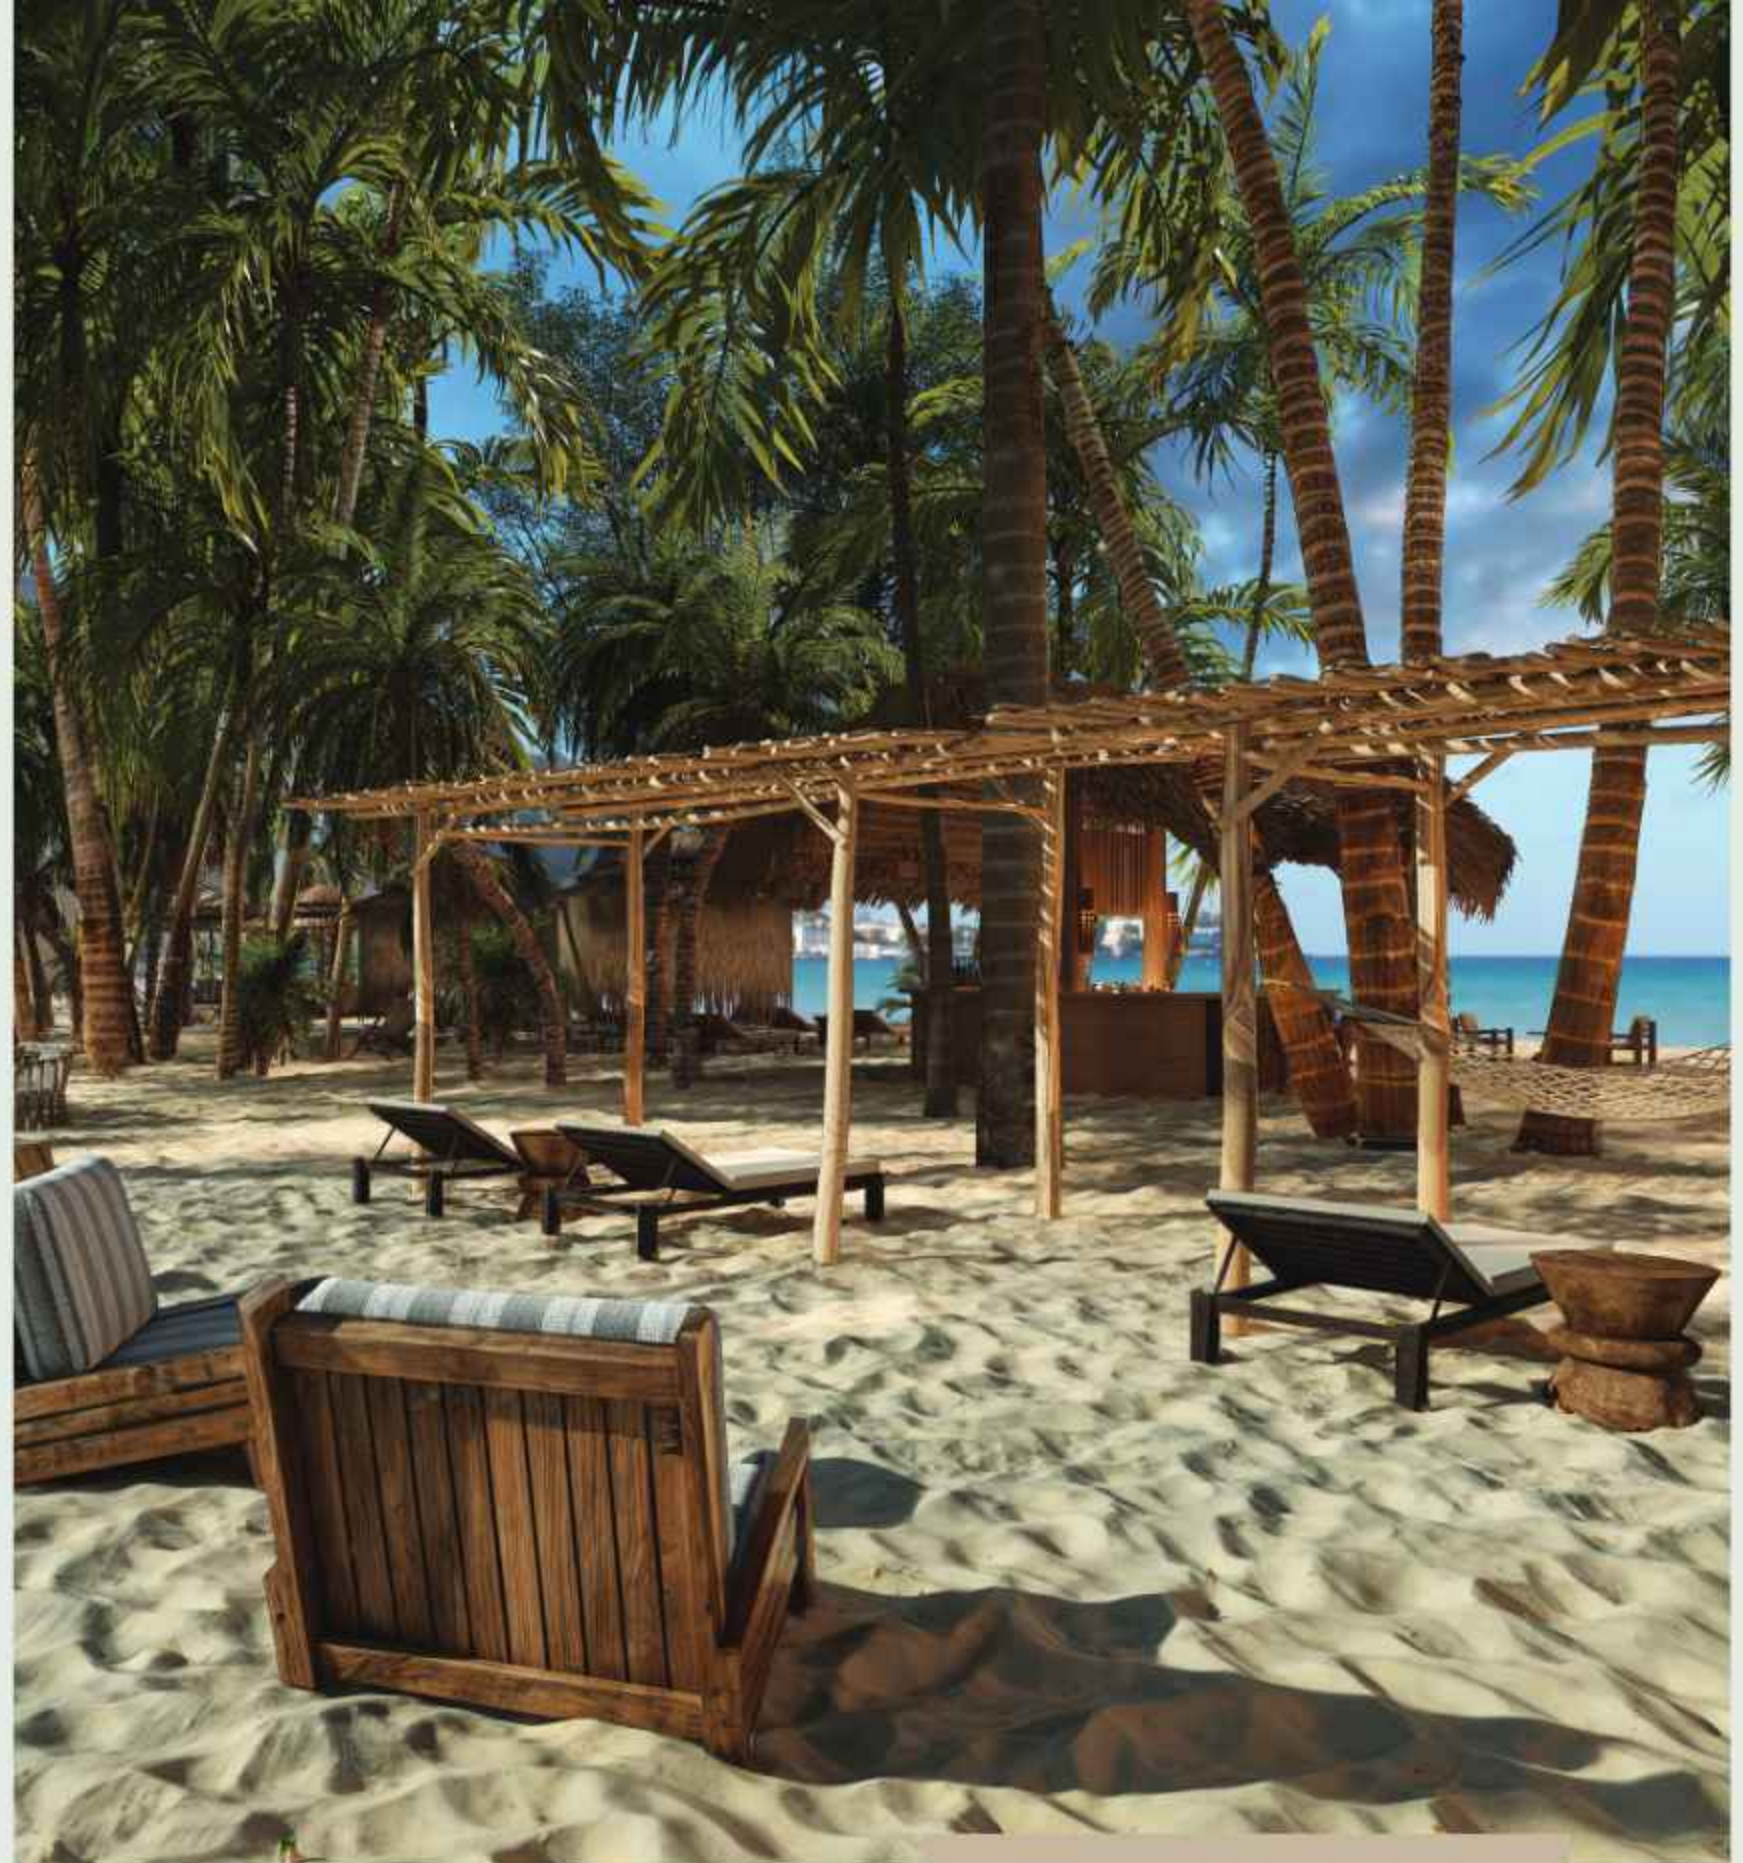

Koh Chang, Trat

IHG HOTELS &
RESORTS

Discover Dinso

Experience Dinso Koh Chang – where nature meets luxury, and tranquility meets adventure. with our Deluxe rooms, Suite room, Pool access and Villa. Hidden along the serene beaches of Koh Chang, Dinso Resort & Villas blends effortlessly with its coastal environment. Our collection of rooms, suites, and villas cascades gently towards the shoreline, providing sweeping vistas of the tropical coastline and the crystalline waters stretching into the horizon.