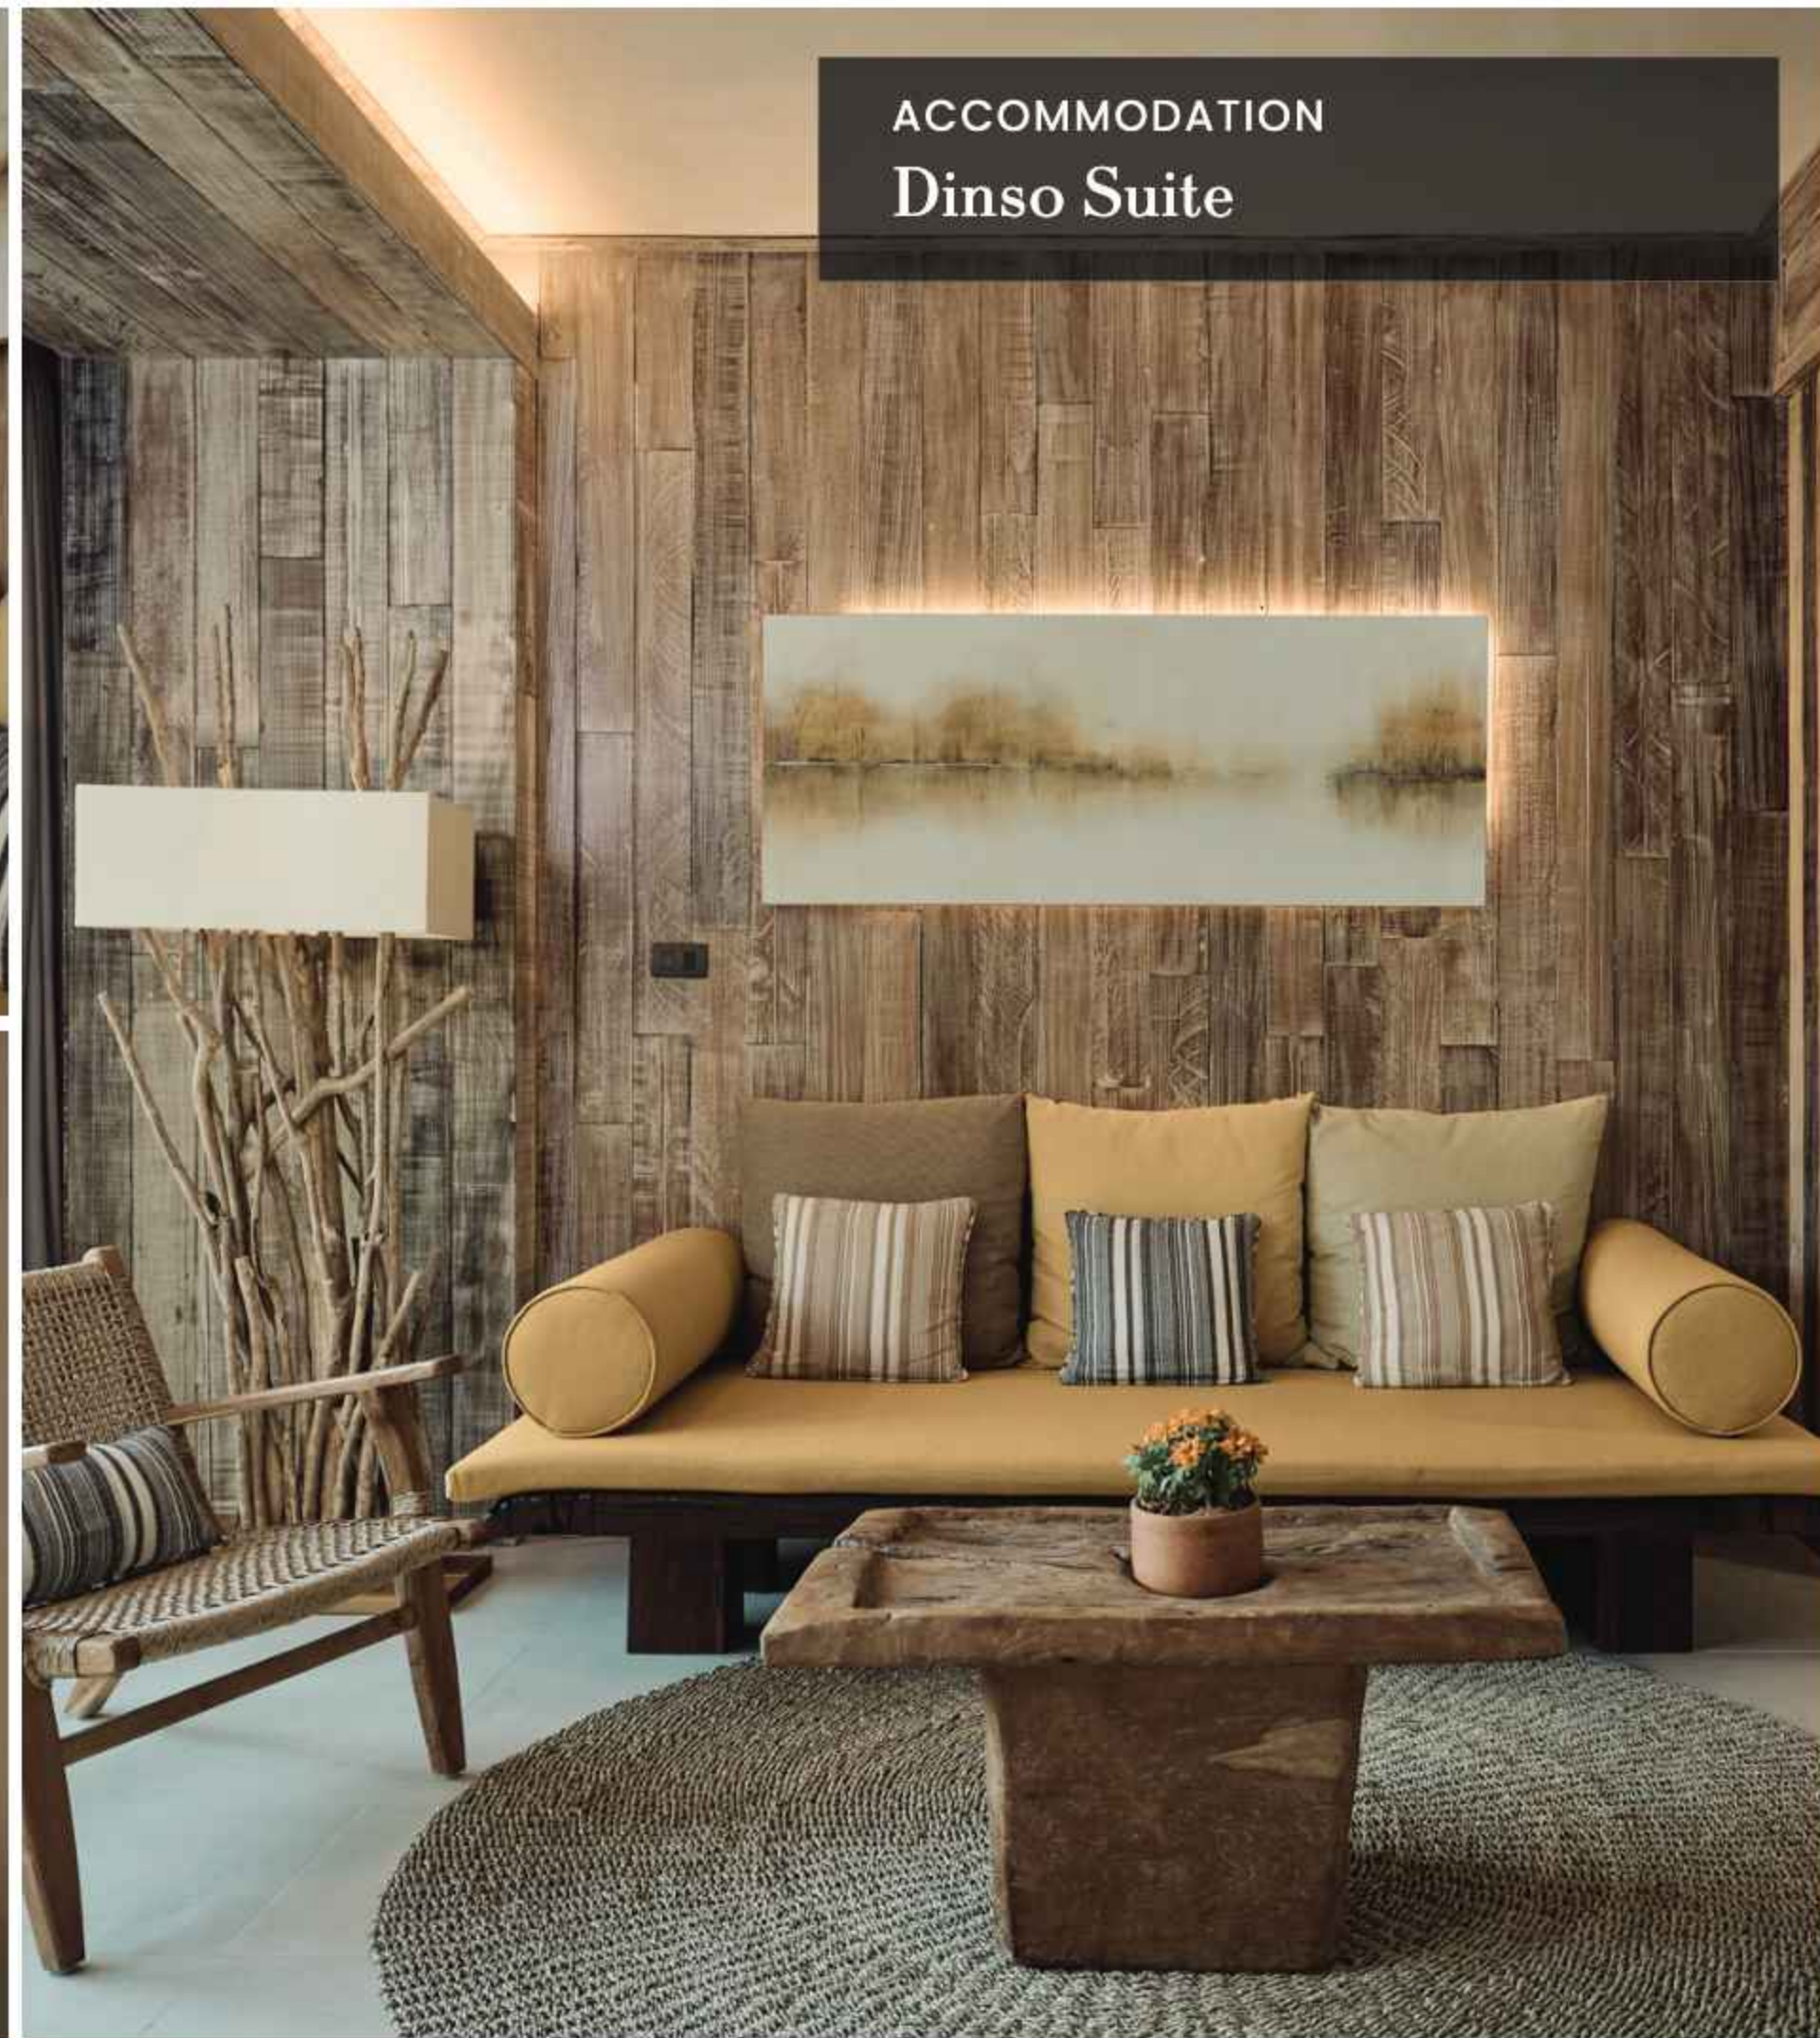

ACCOMMODATION
Dinso Suite

77 SQM | 5 Units

KING BED

BATHTUB

LIVING AREA

BALCONY

MINIBAR

ACCOMMODATION
Dinso Suite