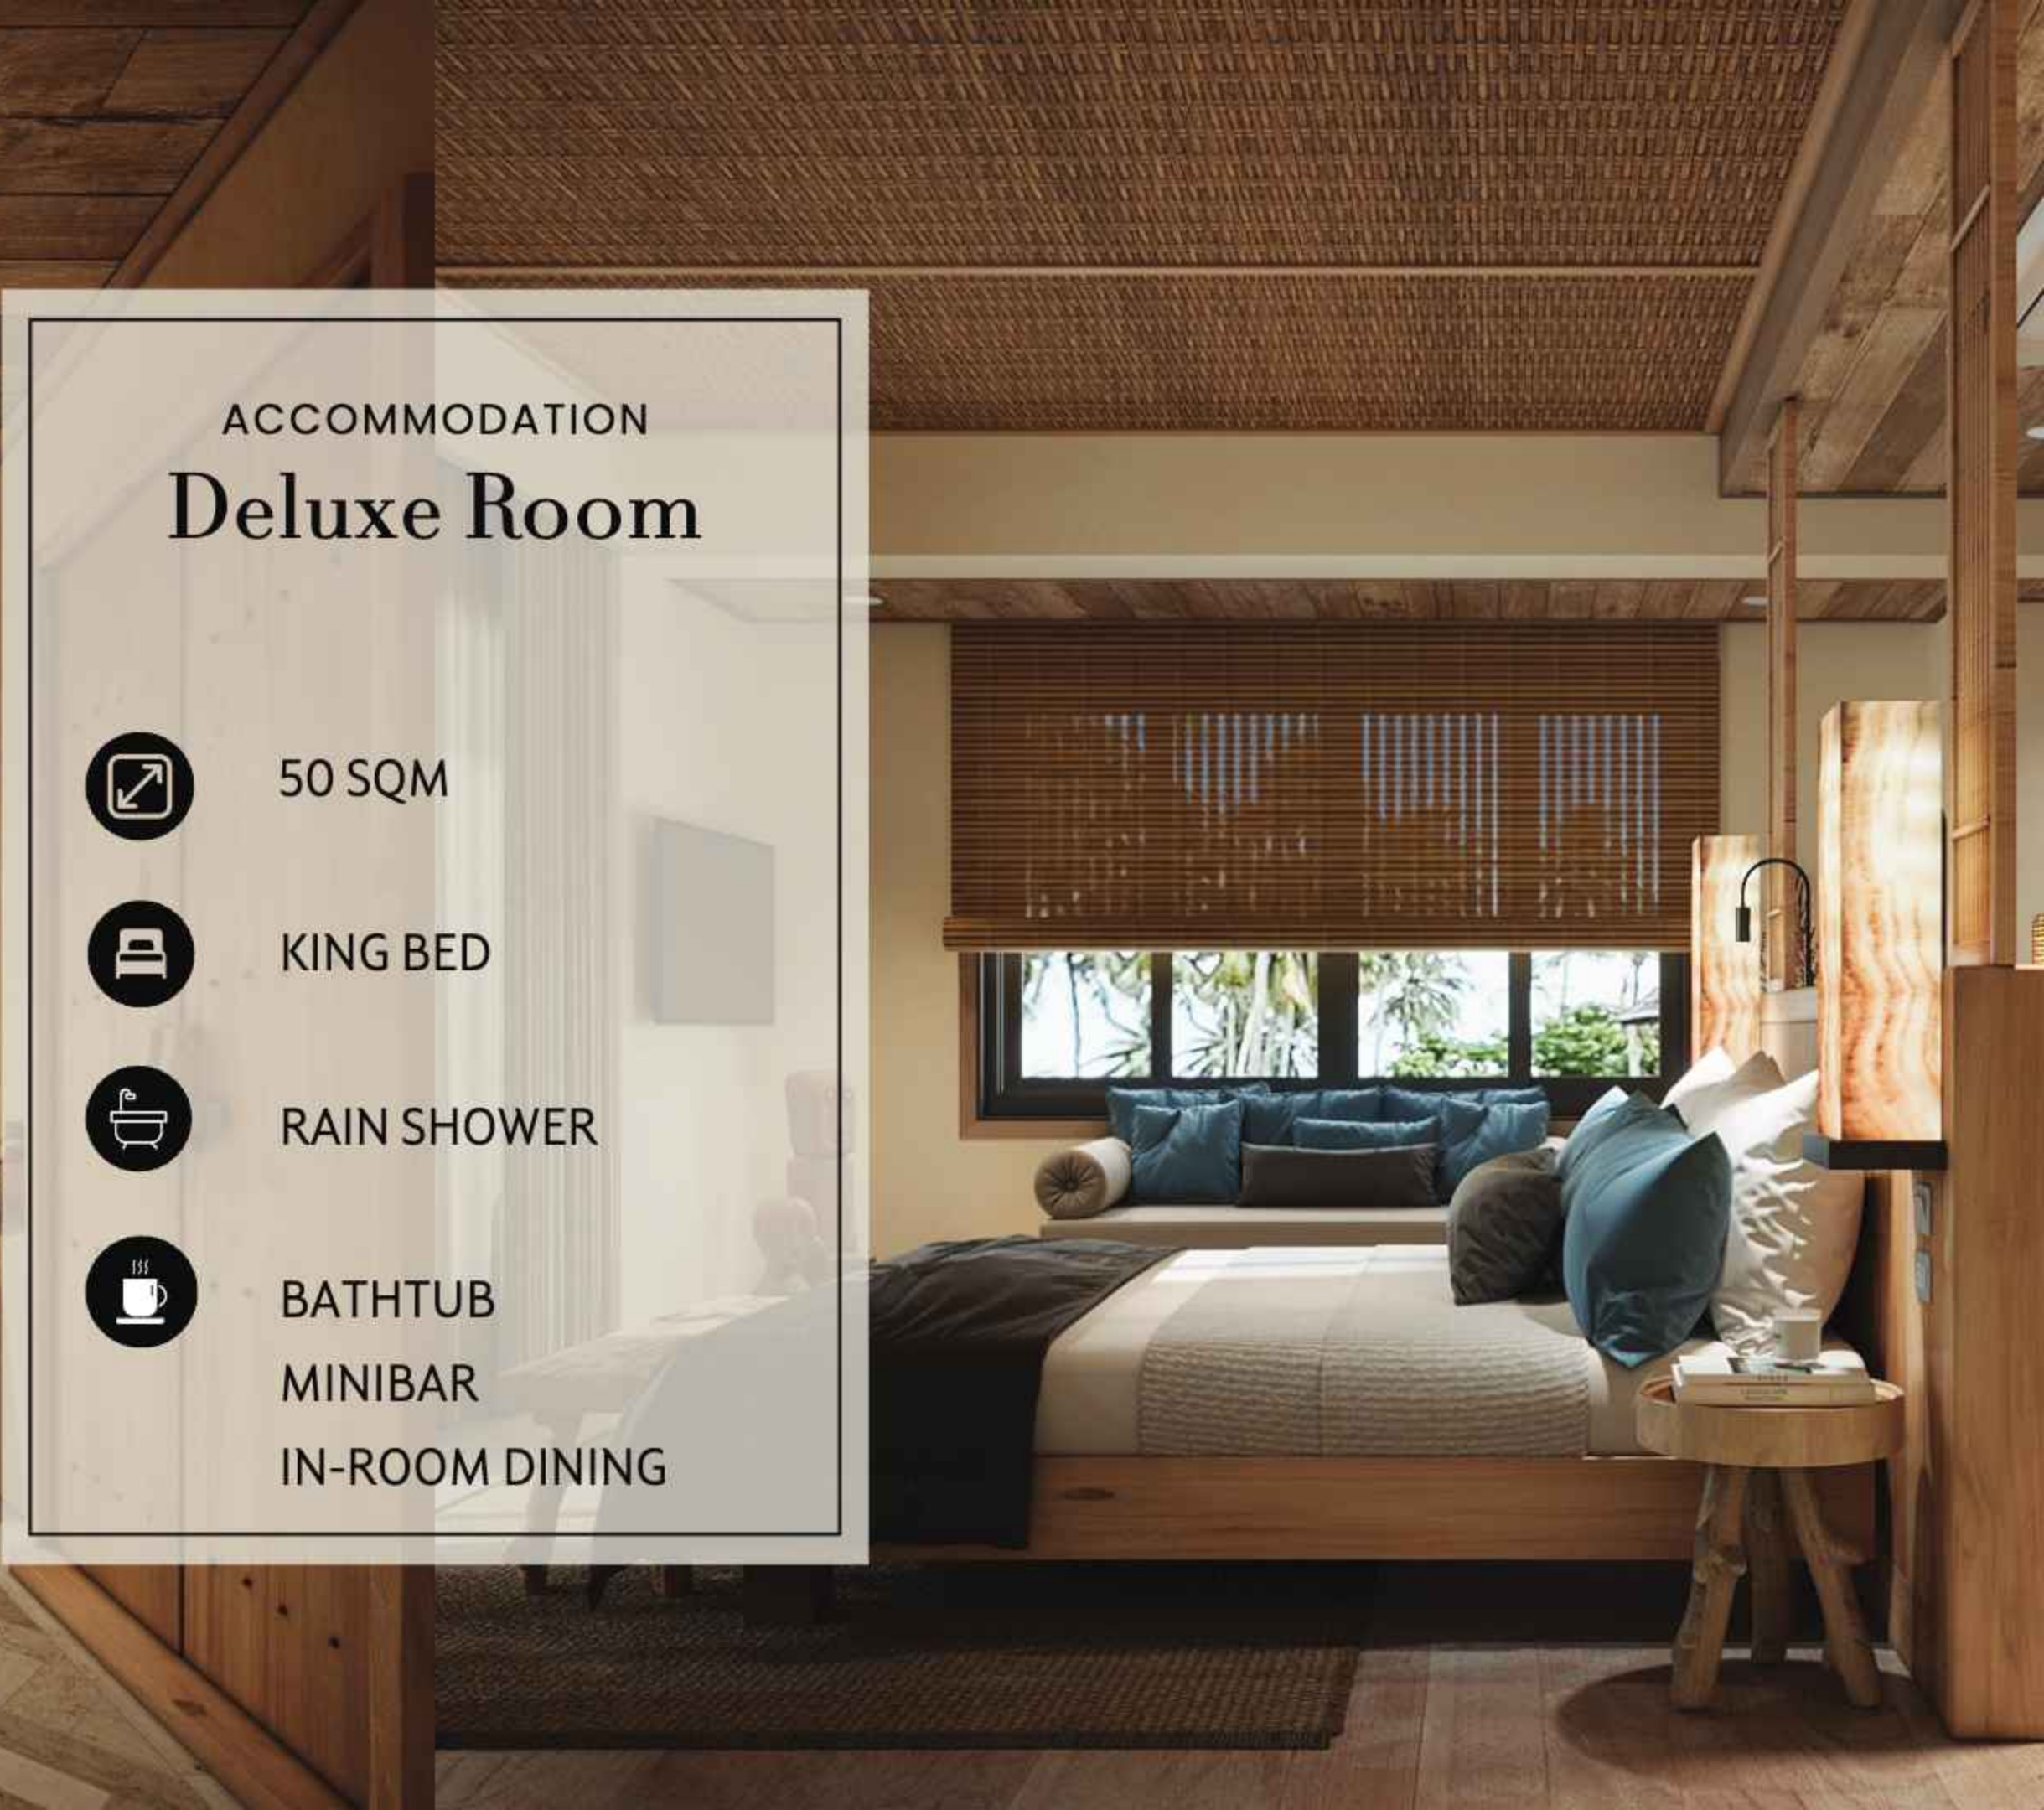

ACCOMMODATION
Premium Room

ACCOMMODATION

1 Bedroom Suite

60 SQM | 10 Units

KING BED

BATHTUB

LIVING AREA

BALCONY

ACCOMMODATION
Deluxe Room

50 SQM

KING BED

RAIN SHOWER

BATHTUB

MINIBAR

IN-ROOM DINING

ACCOMMODATION

Deluxe Connecting Room

50 SQM

KING BED

RAIN SHOWER

BATHTUB

MINIBAR

IN-ROOM DINING

ACCOMMODATION

Grand Deluxe Room

57 SQM

KING BED

RAIN SHOWER

BATHTUB

MINIBAR

IN-ROOM DINING

ACCOMMODATION