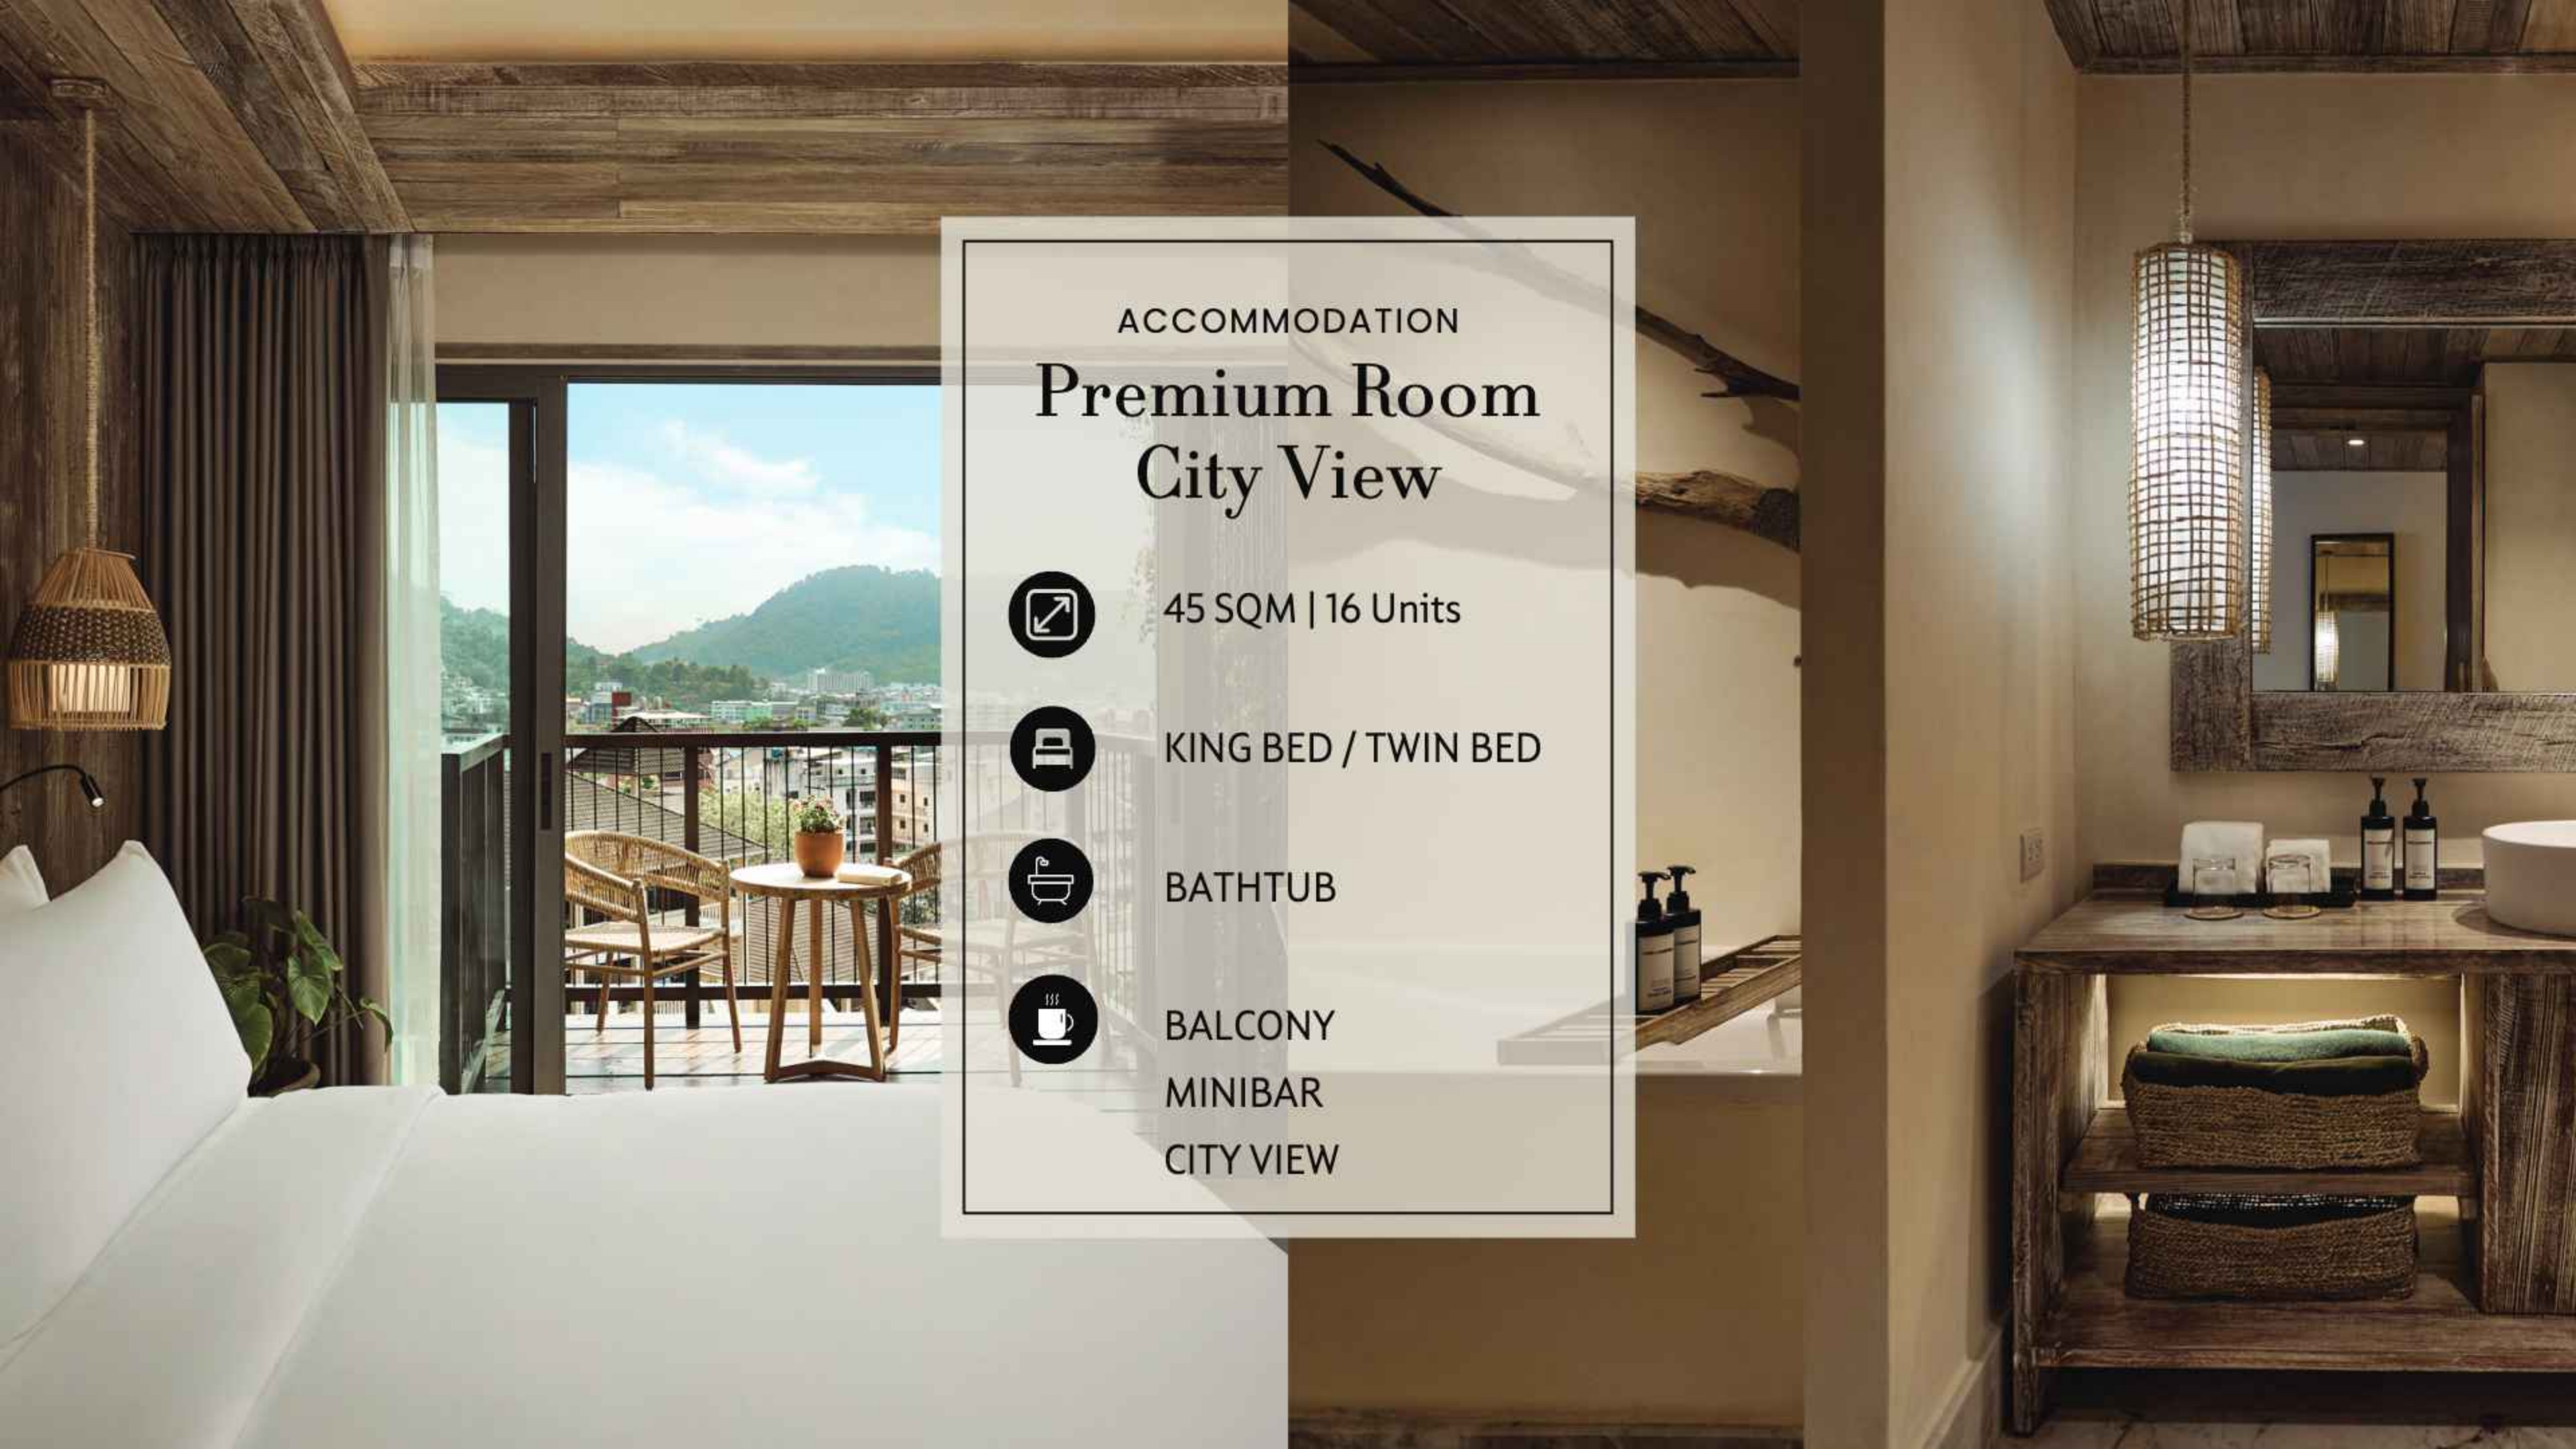

ACCOMMODATION

Premium Room City View

45 SQM | 16 Units

KING BED / TWIN BED

BATHTUB

BALCONY

MINIBAR

CITY VIEW

MINIBAR

ACCOMMODATION
1 Bedroom Suite

ACCOMMODATION

2 Bedroom Corner Suite

48 to 56 SQM | 10 Units

KING BED &
2 SINGLE BED

RAIN SHOWER

PRIVATE BLACONY
COFFEE MACHINE