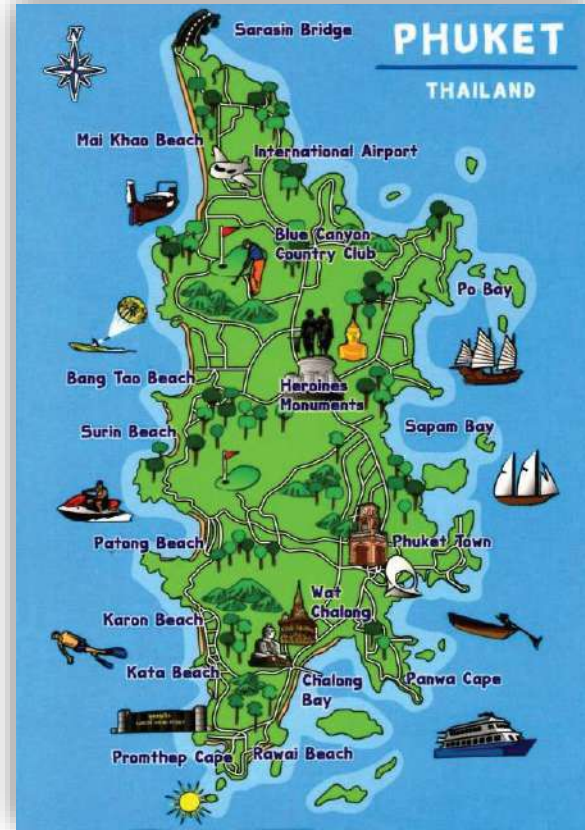

Kata Sea Breeze

Resort, Phuket

Breeze Up Your Breezy Day

WELCOME TO KATA SEA BREEZE

*“ My name is Mawynn
and I will show you around our resort ”*

Kata Sea Breeze

Resort, Phuket

Breeze Up Your Breezy Day

KATA SEA BREEZE AWARDS

WHERE WE ARE

Phuket,
Thailand

Kata Sea Breeze is perfectly nestled between the golden sands of Kata beach and the green inland hills. Just a few moments walk will bring you to the centre of Kata and the beach just beyond.