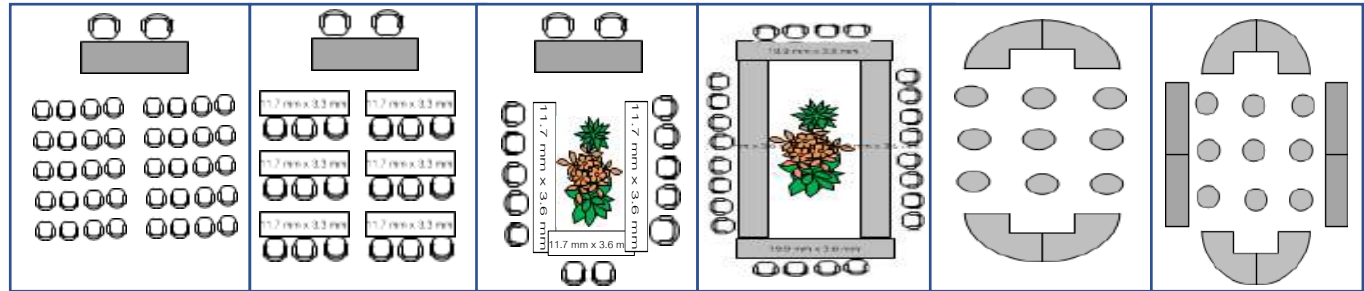

Garden Venue

SEA • SKY
conference room

SEA • SKY

conference room

Offering 330 square meters of meeting space on the roof top overlooking the gardens of the resort. An ideal venue for conferences and banquet events. Plenty of garden space ideal for outdoor functions, plus one flat roof top for the nighttime themed party. Kata Sea Breeze Resort is a proud member of TICA promoting Thailand as the preferred destination for the MICE market.

FUNCTION ROOM LAY OUT

Seminars & Meetings

Meeting Room	Width (Metric)	Length (Metric)	Height (Metric)	S. Meters (Metric)
Sea Sky (Whole Room)	10	30	3	300
Sea Sky (L-Section)	10	21	3	210
Sea Sky (S-Section)	10	9	3	90
Sea Sky (Foyer side)	12	8	3	96

DOOR AND ENTRANCE

Meeting Room	Width (Metric)	Height (Metric)
Sea Sky Room	1.7	2.2

FUNCTION ROOM LAY OUT

Seminars & Meetings

Meeting Room	Theatre Room	Class Room	U- Shape	Board Room	Cocktail Style	Dinner Style
Sea Sky (Whole)	450	230	85	95	150	320
Sea Sky (L-Section)	300	156	60	70	80	150
Sea Sky (S-Section)	100	60	30	40	30	80
Sea Sky (Foyer side)	-	-	-	-	30	60