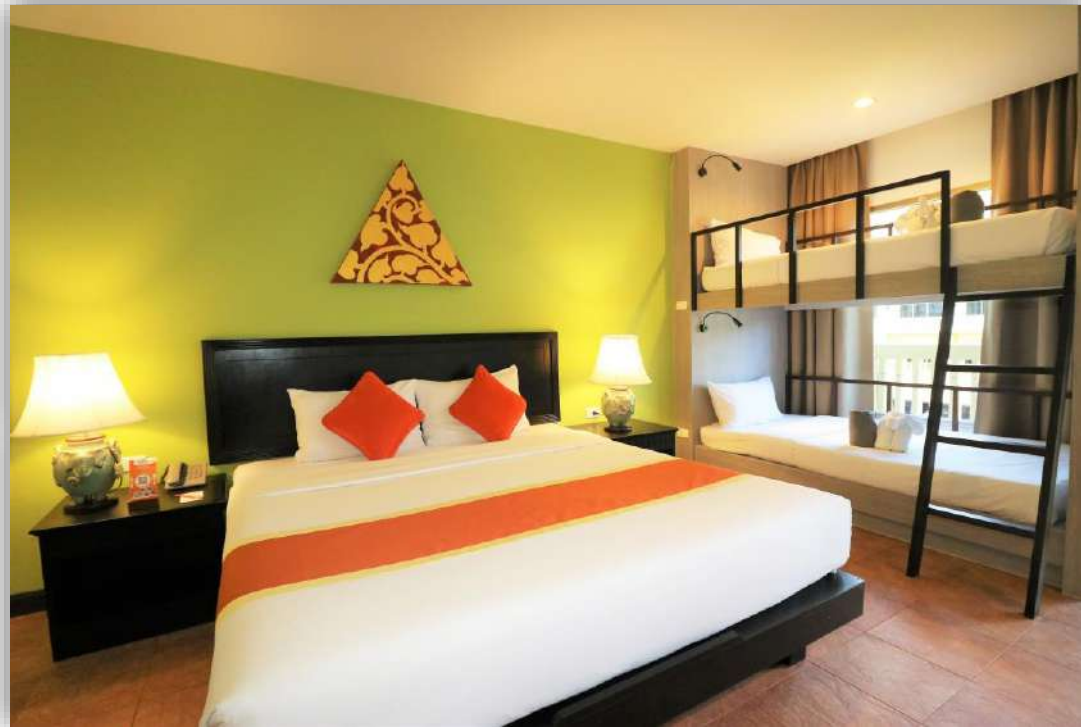

LOCATION INFORMATION

Kata Beach, Phuket

KATA SEA BREEZE | ACCOMODATION

Spacious guest rooms and suites are the pride of Kata Sea Breeze to suit all guests. Housed in five separate buildings, each one being just 5 floors with elevators.

All 330 our guest rooms and suites offer guests a bathtub with shower (handheld), mini bar service (pay on consumption), private balcony or terrace, hair dryer, cable TV with a variety of international channels, two complimentary drinking water bottles per day, individually controlled air conditioning, a safety deposit box, telephone with IDD on request, plus Wi-Fi internet (additional charges apply).

Kata Sea Breeze
Resort, Phuket
Breeze Up Your Breezy Day

SEA BREEZE ROOMS

ROOM SIZE: 44 SQ.M

GREENERY ROOM

ROOM SIZE: 44 SQ.M

AQUA PURA ROOMS

ROOM SIZE: 44 SQ.M

SEA BREEZE BUNKS

ROOM SIZE: 44 SQ.M

FAMILY BREEZE SUITE

ROOM SIZE: 52 SQ.M

SPLENDID SUITE

ROOM SIZE: 88 SQ.M

NEW LOBBY

MOMENTS *Corner*

FIT24 & MAWYN'S ROOM