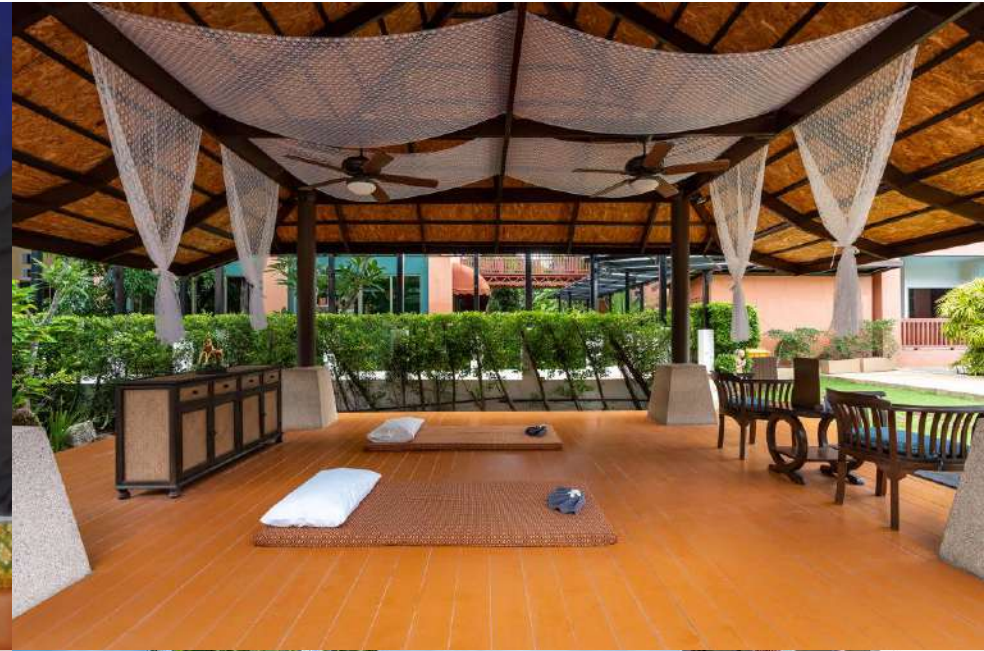

Sea Massage