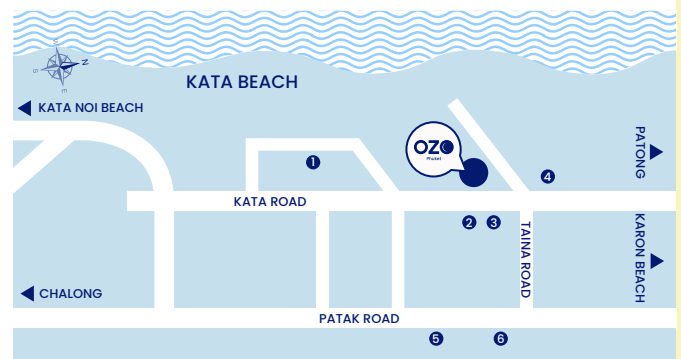

Explore

- Kata Beach / 0.15 km / 2 mins
- Karon Beach / 0.85 km / 5 mins
- Patong Beach / 8.8 km / 15 mins
- Elephant Jungle Sanctuary / 15 km / 25 mins
- Phuket Old Town / 15 km / 26 mins
- Banana Beach, Coral Island / 13 km / 28 mins
- Zipline Rainforest Adventure Park / 14 km / 30 mins
- Andamanda Waterpark / 17 km / 34 mins
- Phi Phi Island / 54 km / 120 mins
- Panyee Island Floating Village / 75 km / 120 mins
- Similan Island / 117 km / 210 mins

- | | | |
|-----------------------|------------|------------------|
| 1 KATA COMMUNITY PARK | 3 7-ELEVEN | 5 LOTUS EXPRESS |
| 2 KATA NIGHT PLAZA | 4 SC PLAZA | 6 PT GAS STATION |

99 Kata Beach, Phuket 83100, Thailand
T +66 (0) 7656 3600 F +66 (0) 7656 3699
E phuket@ozohotels.com www.ozohotels.com