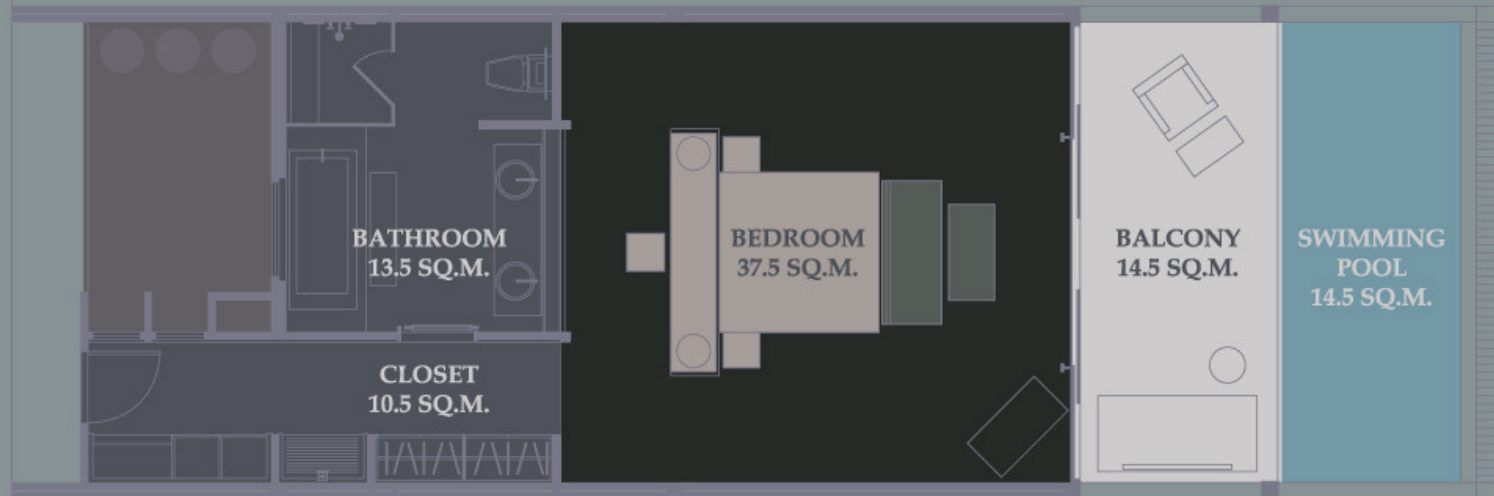

F YAYA
Yaya Boutique

Sri panwa
PHUKET

Master Plan

The Habita

Pool Suite West Plan

1 Bedroom

TOTAL AREA

70 SQ.M.

Sri panwa
PHUKET

Ocean View Pool Suite (West)

Penthouse Plan

1 Bedroom

TOTAL AREA

140 SQ.M.

Sri panwa
PHUKET

Ocean View Penthouse

Pool Suite Plan

1 Bedroom PS

TOTAL AREA

90.5 SQ.M.

Sri panwa
PHUKET

Ocean View Pool Suite (East)

Luxury Pool Villa

Villa Plan