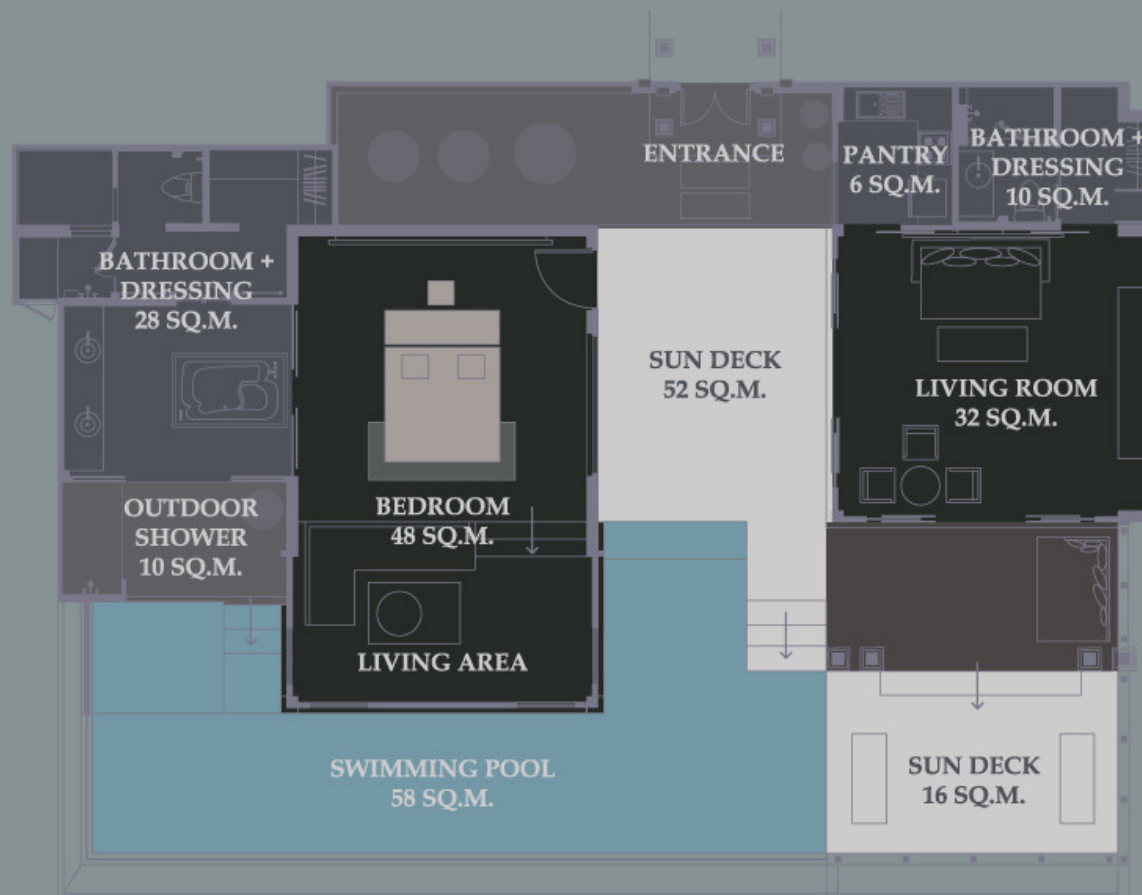

F YAYA
Yaya Boutique

Sri panwa
PHUKET

Master Plan

The Habita

Pool Suite West Plan

1 Bedroom

TOTAL AREA

70 SQ.M.

Sri panwa
PHUKET

Ocean View Pool Suite (West)

Penthouse Plan

1 Bedroom

TOTAL AREA

140 SQ.M.

Sri panwa
PHUKET

Ocean View Penthouse

Pool Suite Plan

1 Bedroom PS

TOTAL AREA

90.5 SQ.M.

Sri panwa
PHUKET

Ocean View Pool Suite (East)

Luxury Pool Villa

Villa Plan

1 Bedroom LV-A

TOTAL AREA

260 SQ.M.

Sri panwa
PHUKET

1-bedroom Ocean View Luxury Pool Villa

Villa Plan

2 Bedrooms LV-B

Sri panwa
PHUKET