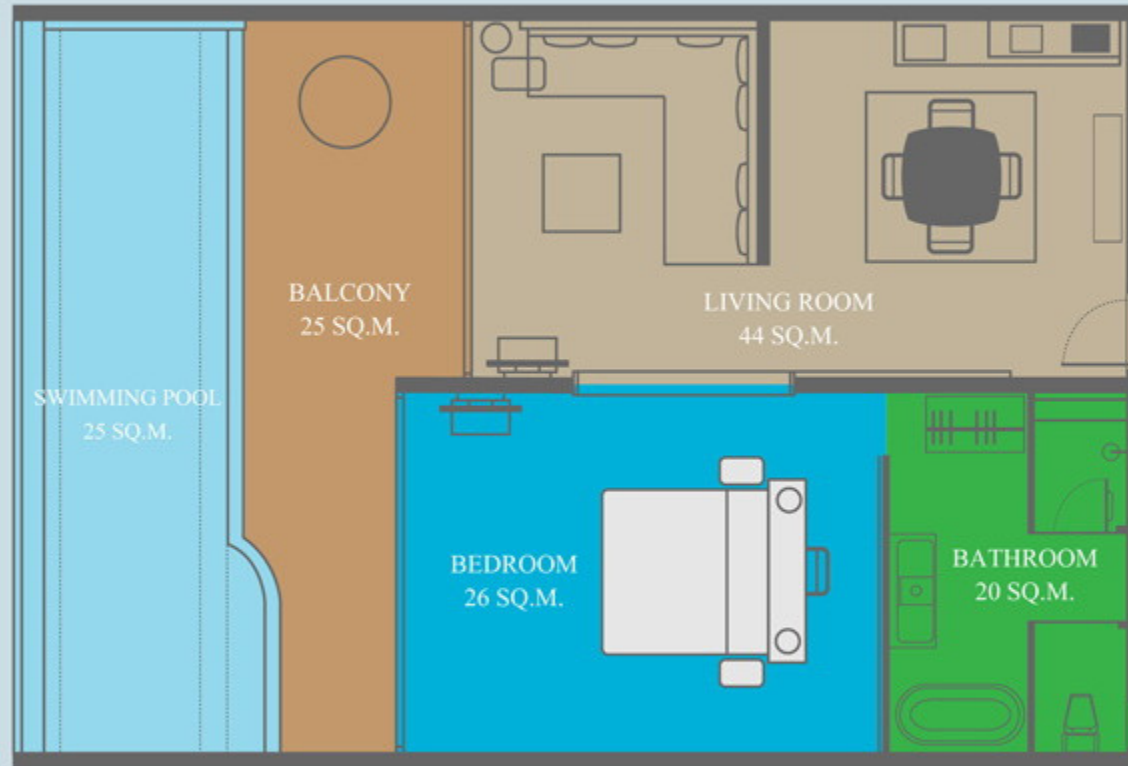

F YAYA
Yaya Boutique

Sri panwa
PHUKET

Master Plan

The Habita

Pool Suite West Plan

1 Bedroom

TOTAL AREA

70 SQ.M.

Sri panwa
PHUKET

Ocean View Pool Suite (West)

Penthouse Plan

1 Bedroom

TOTAL AREA

140 SQ.M.

Sri panwa
PHUKET

Ocean View Penthouse

Pool Suite Plan

1 Bedroom PS

TOTAL AREA

90.5 SQ.M.

Sri panwa
PHUKET

Ocean View Pool Suite (East)

Luxury Pool Villa

Villa Plan

1 Bedroom LV-A

TOTAL AREA

260 SQ.M.

Sri panwa
PHUKET

1-bedroom Ocean View Luxury Pool Villa

Villa Plan

2 Bedrooms LV-B

Sri panwa
PHUKET