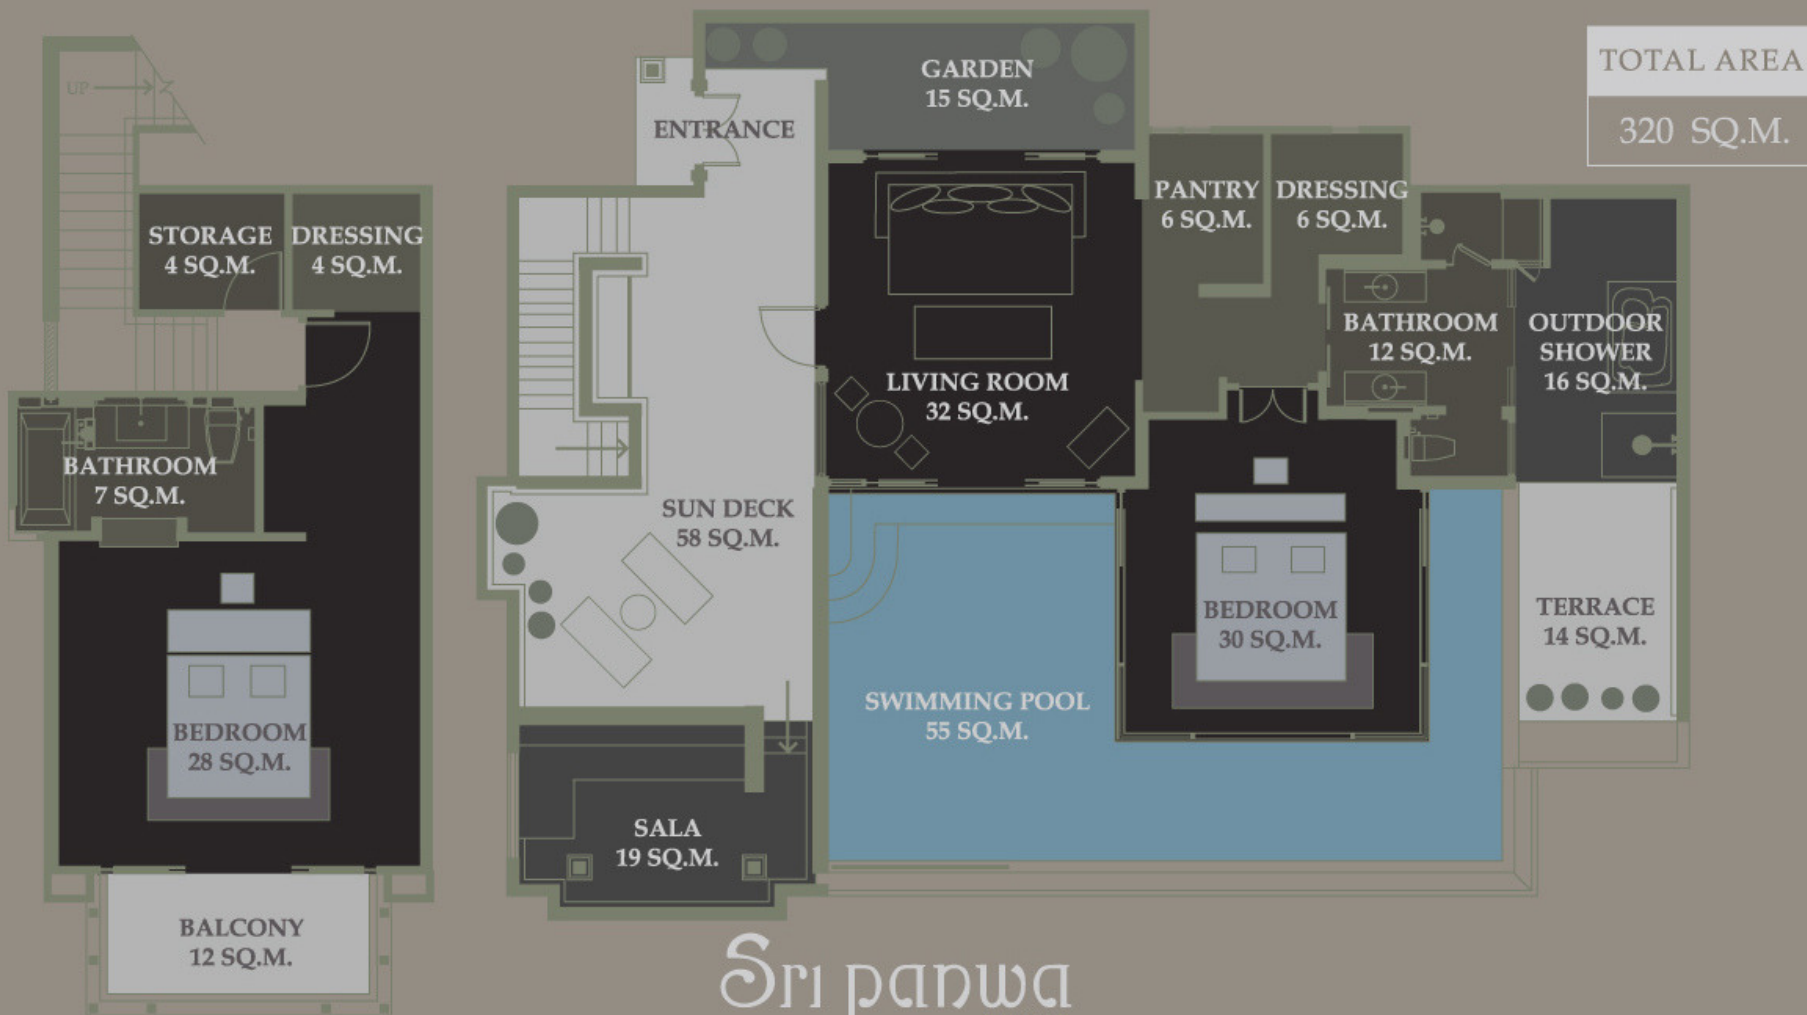

Sri panwa
PHUKET

Ocean View Pool Suite (West)

Penthouse Plan

1 Bedroom

TOTAL AREA

140 SQ.M.

Sri panwa
PHUKET

Ocean View Penthouse

Pool Suite Plan

1 Bedroom PS

TOTAL AREA

90.5 SQ.M.

Sri panwa
PHUKET

Ocean View Pool Suite (East)

Luxury Pool Villa

Villa Plan

1 Bedroom LV-A

TOTAL AREA

260 SQ.M.

Sri panwa
PHUKET

1-bedroom Ocean View Luxury Pool Villa

Villa Plan

2 Bedrooms LV-B

Sri panwa
PHUKET

Baba
Hot Box

BABA NEST