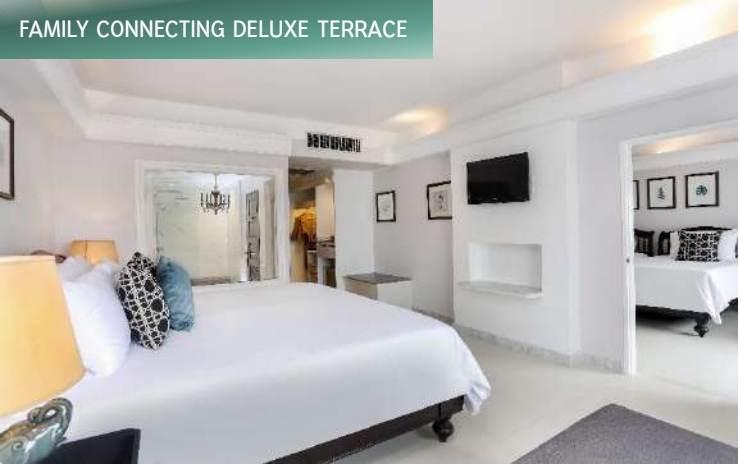

FAMILY CONNECTING DELUXE TERRACE

ROOMS – PERFECT FOR FAMILIES AND LARGE GROUPS

Room type	# of Rooms	Total Size (*Bedroom, Bathroom, and Terrace)	Features
FAMILY CONNECTING DELUXE TERRACE	11 rooms	60-90 sq.m.	This room type is made up of two interconnecting Deluxe Terrace rooms Two Bedrooms, Two Bathrooms, Two Separate Private Terraces, Invigorating Rain Showers
FAMILY FUN DELUXE WITH TERRACE	20 rooms	41-60 sq.m.	The perfect set up for families with children - A King Bed + A large sturdy Twin Bunk Bed One Bedroom, One Bathroom, One Private Terrace, Invigorating Rain Showers
TWO BEDROOM FAMILY SUITE	6 rooms	96-113 sq.m. (+Bedroom, Bathroom, Terrace, Living Room)	The perfect set up for families and large groups, (*Premium Amenities Included) Two Spacious Bedrooms, Two Bathrooms, Two Separate Private Terraces, Invigorating Rain Showers, Separate Living Room, Dining Area (no kitchen wares)
SEAVIEW THREE BEDROOM SUITE WITH BATHTUB	1 room	196 sq.m. (+2 Bedrooms, 2 Bathrooms, 2 Terraces, and 3 Living rooms)	Master Bedroom has a bathtub, (*Premium Amenities Included) Three Spacious Bedrooms, Three Bathrooms, Three Separate Private Terraces, Invigorating Rain Showers, Separate Living Room, Dining Area (no kitchen wares)