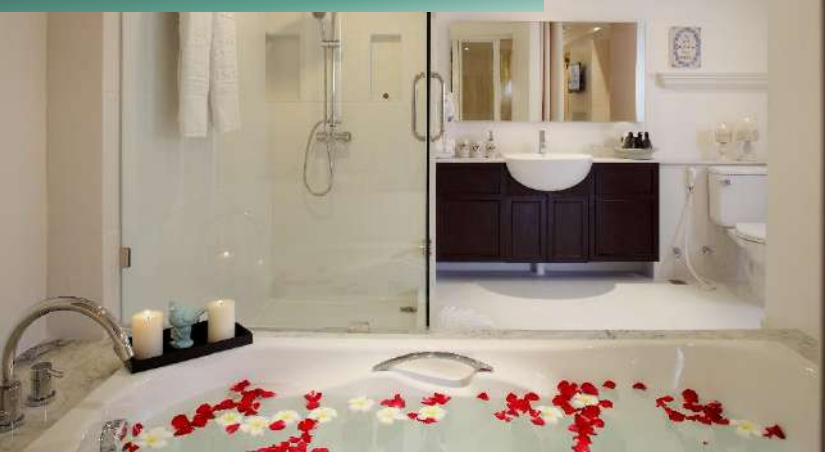

SEAVIEW THREE BEDROOM SUITE WITH BATHTUB