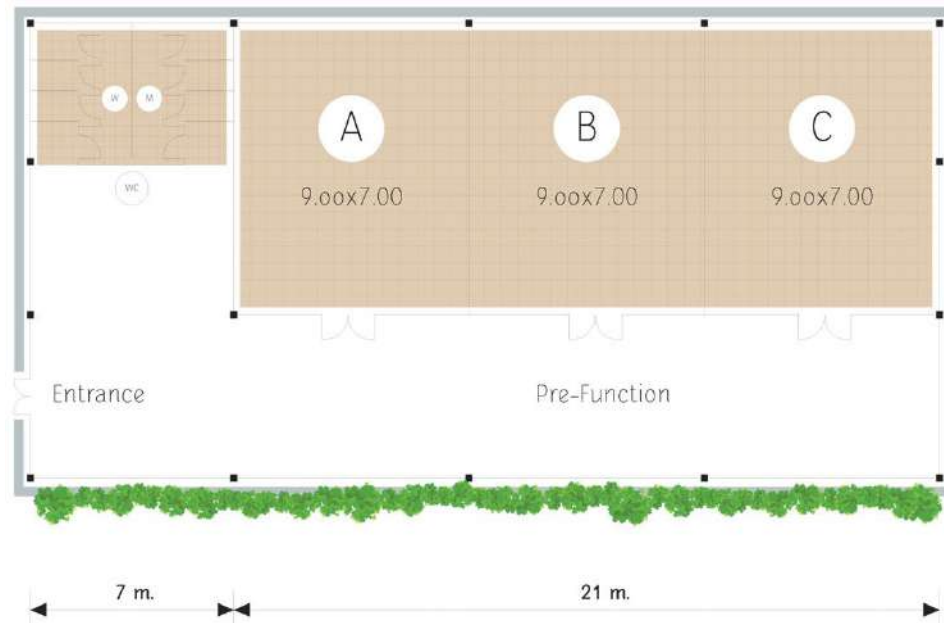

Meetings & Events

Website: www.phuketmeetingconference.com
7 versatile event spaces

Royal Palm Banquet Hall

Area	Theater	Classroom	Banquet	Cocktail
448 sq m.	460	300	300	370

Palm Flower

Area	Theater	Classroom	Banquet	Cocktail
189 sq m.	160	100	160	125