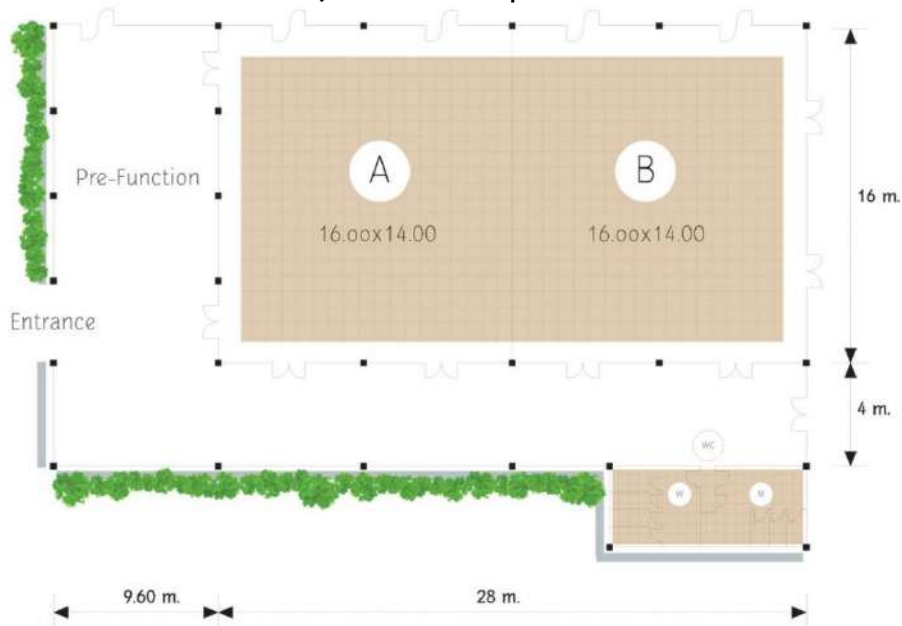

Meetings & Events

Website: www.phuketmeetingconference.com
7 versatile event spaces

Royal Palm Banquet Hall

Area	Theater	Classroom	Banquet	Cocktail
448 sq m.	460	300	300	370

Palm Flower

Area	Theater	Classroom	Banquet	Cocktail
189 sq m.	160	100	160	125