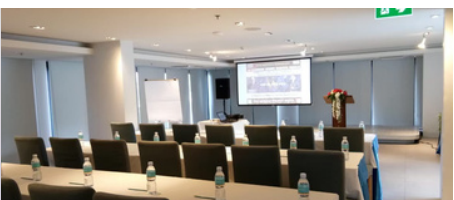

Meeting Room