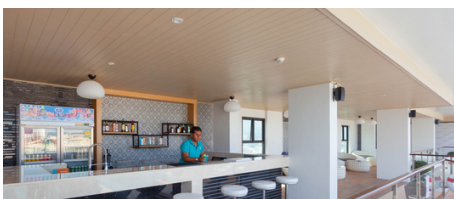

 WhatsApp : 062-245-3646

 Line : 062-245-3646

Location Map

THE MARIINA PHUKET HOTEL

Escape the bustling city and come aboard The Marina Phuket Hotel, a fabulous nautical style in Patong Beach. Just like the deck of a cruise liner, our rooftop is where it's at! A stylish sea view playground to chill, swim, dine and drink at the sophisticated SKYLINE Rooftop & Corner Bar.

ACCOMMODATION

Feel the difference sleeping in comfortable cabins decorated with soothing ocean tones, away from the hustle and bustle of the city. Snuggle up with extra plump bedding and quality linens that make it so easy drift off to sleep.

FACILITIES AND SERVICES

- Rooftop Swimming Pool
- Pool Bar
- 24 hour Concierge
- Laundry Service
- Fitness
- Room Service
- Spa
- Restaurant
- Taxi service
- WiFi in Room and Public Area
- Car Park
- Tours / Ticket Assistance
- Luggage Storage

FACILITIES

VENUE	OPENING HOURS	LOCATION
Skyline Rooftop Pool Bar	09.00 AM. - 11.00 PM.	Rooftop
Swimming pool	09.00 AM. - 11.00 PM.	Rooftop
Marine Restaurant	11.00 AM. - 10.00 PM.	Near by Lobby
Fitness	07.00 AM. - 09.00 PM.	9th Floor
Spa	10.00 AM. - 10.00 PM.	Near by Restaurant