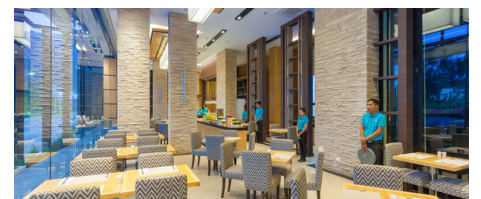

Marine Restaurant