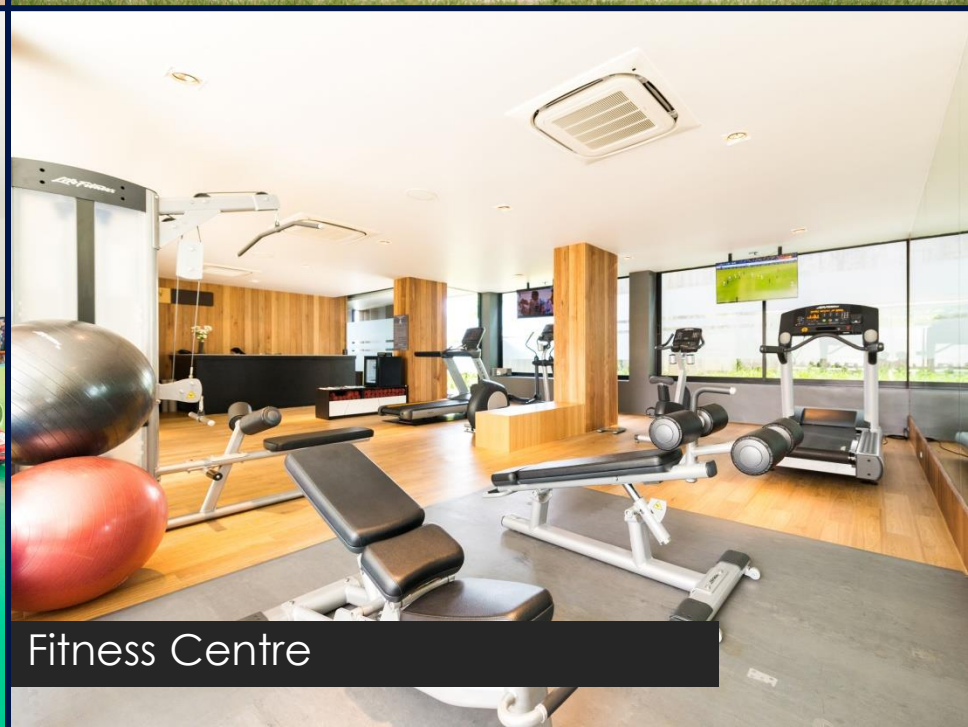

## The MEKA

Rooftop Restaurant & Bar  
Dinner

The NAPA Spa

Beach Yoga

The HEHA Kids Club

Fitness Centre

Olympic-size Infinity Edge Pool

THE  
PHUKET  
A MEMBER OF  
DESIGN HOTELS