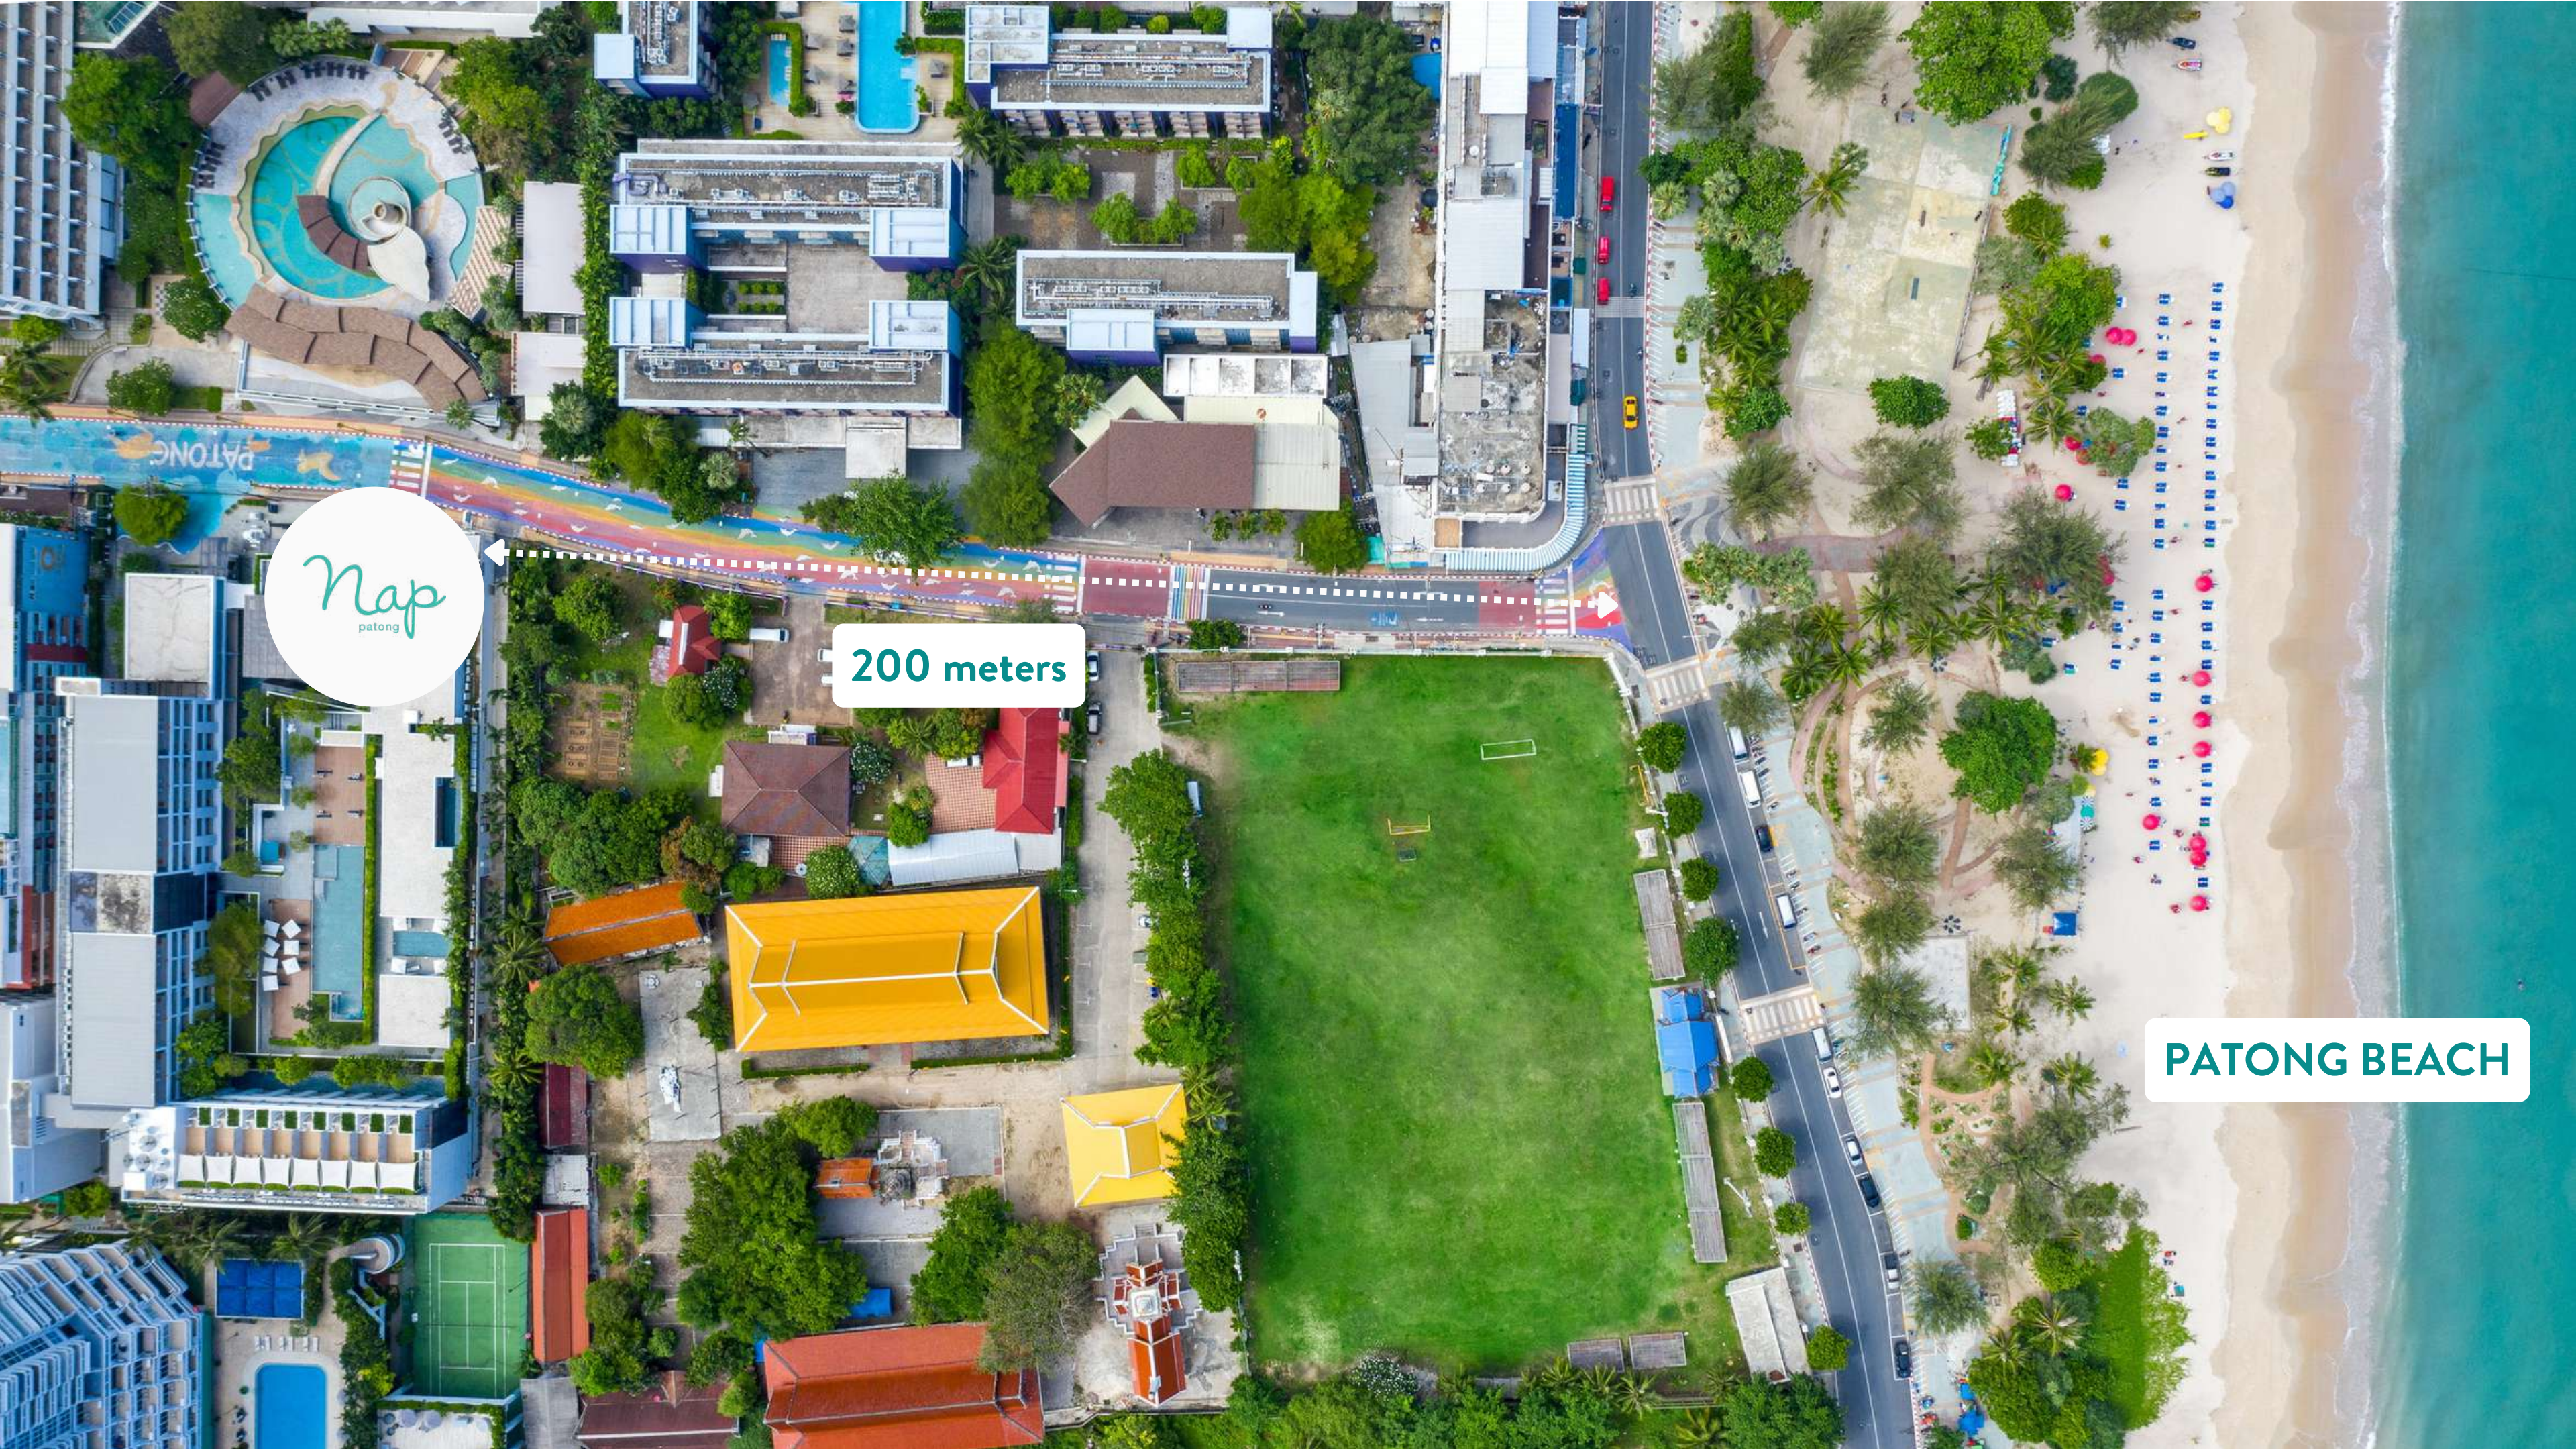

SWIMMING POOL

nap  
batang

ENTRANCE

**AMBIENCE**

Nap  
patong

200 meters

PATONG BEACH

## LOCATION

Distance from Patong Beach 200 M.

Distance from Patong Shopping Mall & Nightlife Walking Street (Bangla Road) 900 M.

Distance from Phuket Phuket Town 15 KM.

Distance from Phuket International Airport 40.3 KM / 25 MI