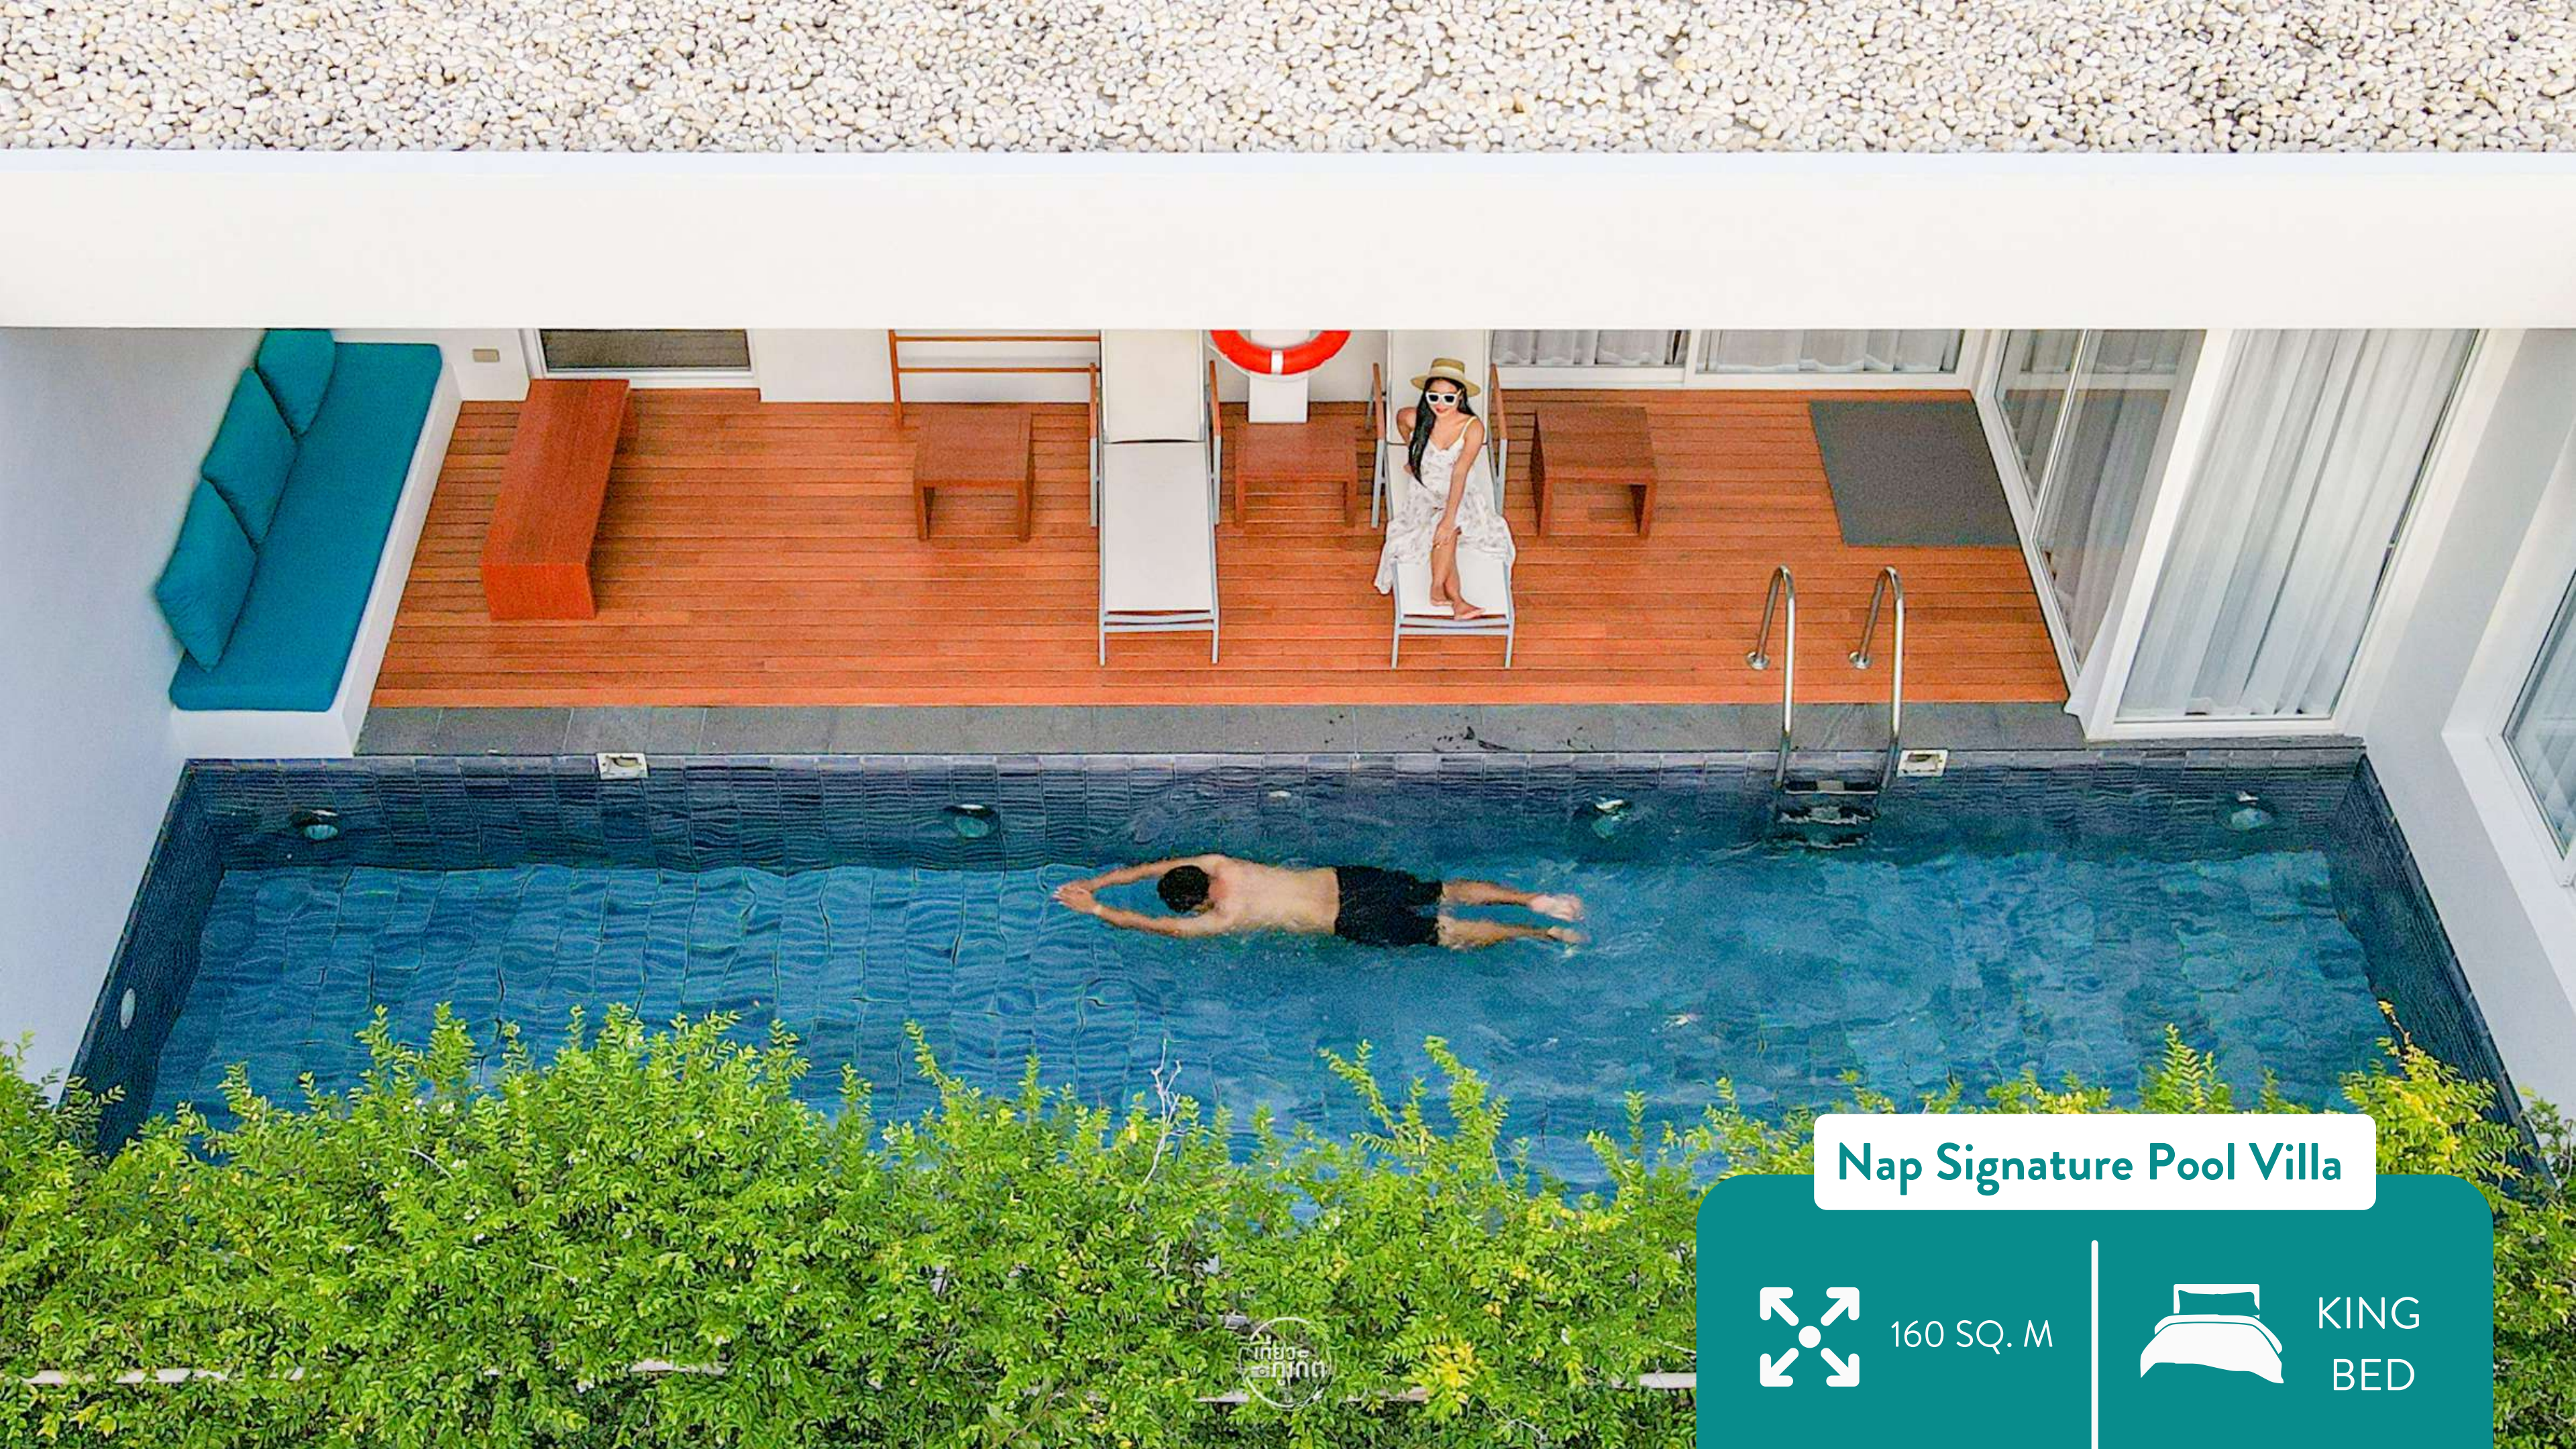

## Nap Signature Pool Villa

160 SQ. M

KING  
BED