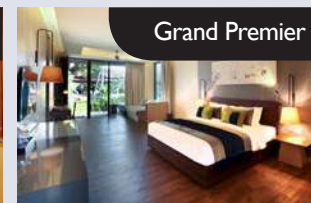

CHAWENG REGENT BEACH RESORT

HOTEL FACT SHEET

CHAWENG REGENT BEACH RESORT

is situated in the most popular Chaweng Beach within easy walking distance of restaurants, bars, entertainment and shopping center. The intimate beachfront resort with 155 air-conditioned rooms feature the low-rise buildings with contemporary design in the tropically gardens.

Royal Suite

Grand Premier Family

The Spa Villa Suite

Grand Premier

Premier Room

Deluxe Regency

Deluxe Villa