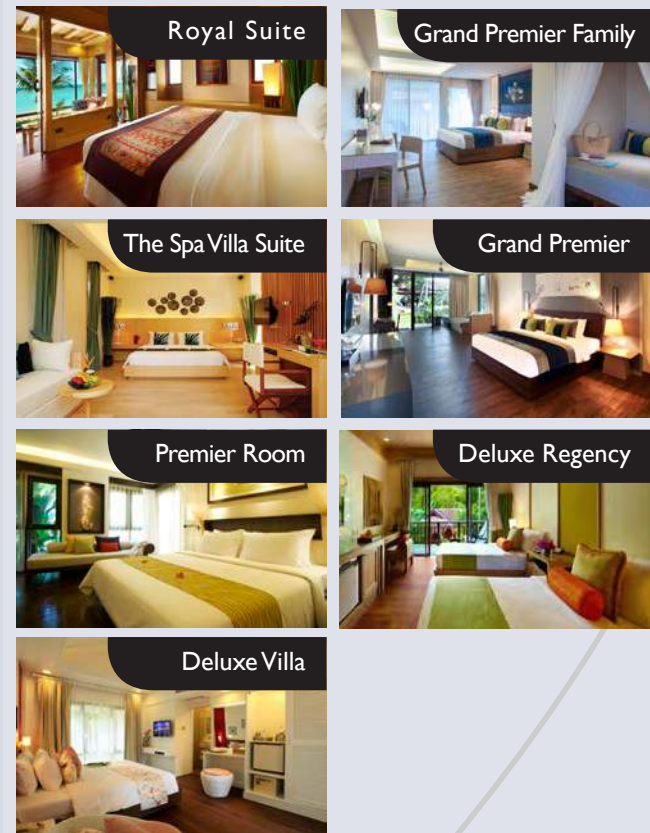

CHAWENG REGENT BEACH RESORT

HOTEL FACT SHEET

CHAWENG REGENT BEACH RESORT

is situated in the most popular Chaweng Beach within easy walking distance of restaurants, bars, entertainment and shopping center. The intimate beachfront resort with 155 air-conditioned rooms feature the low-rise buildings with contemporary design in the tropically gardens.

Amenities & Facilities

	Deluxe Villa	Deluxe Regency	Premier Room	Grand Premier Room	The Spa Villa Suite	Grand Premier Family	Royal Suite
Internet Broadband access	•	•	•	•	•	•	•
Individually controlled air conditioning	•	•	•	•	•	•	•
Hairdryer	•	•	•	•	•	•	•
In-room Deposit box	•	•	•	•	•	•	•
Full set of amenities	•	•	•	•	•	•	•
International direct dial telephone	•	•	•	•	•	•	•
Bath robes, sandals and umbrellas	•	•	•	•	•	•	•
Mini bar, Tea & Coffee making facilities	•	•	•	•	•	•	•
Daybed in room	-	•	•	•	•	•	•
Satellite / Cable television, DVD player	•	•	•	•	•	•	•
Private balcony and / or terrace	•	•	•	•	•	•	•
Bathroom and shower and tub	-	•	•	•	•	•	•
Shower in bathroom	•	-	-	-	-	-	-
King size bed	•	•	•	•	•	•	•
Twin bed	-	•	•	•	-	-	-
Connecting room	-	•	•	-	-	-	-

Amenities & Facilities in all Rooms:

- 220V power points
- Bathrobes, sandals and umbrellas
- Bathroom with shower/WC
- Cable TV (CNN, BBC, Cinemax, HBO, FOX Sport, Super Sport, Discovery, CN, DW-TV, Russia Today, Franc24, NHK, Aljazeera, CCTV News, RTP1, TV5, PTP, VOA News (Local 3, 5, 7, TPBS))
- Complimentary drinking water
- Connecting rooms available for Premier Room and Deluxe Regency Wing
- Full set of amenities
- Hair dryer
- IDD phone
- Individually controlled air-conditioning
- Mini bar
- Rooms are cleaned daily, linen and towels changed daily
- Safety deposit box
- Tea & coffee making facilities
- Tea & coffee machine in One Bedroom Suite
- LCD flat screen TV
- WIFI Internet Access
- DVD Player