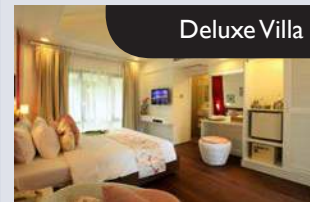

CHAWENG REGENT BEACH RESORT

HOTEL FACT SHEET

CHAWENG REGENT BEACH RESORT

is situated in the most popular Chaweng Beach within easy walking distance of restaurants, bars, entertainment and shopping center. The intimate beachfront resort with 155 air-conditioned rooms feature the low-rise buildings with contemporary design in the tropically gardens.

Amenities & Facilities in all Rooms:

- 220V power points
- Bathrobes, sandals and umbrellas
- Bathroom with shower/WC
- Cable TV (CNN, BBC, Cinemax, HBO, FOX Sport, Super Sport, Discovery, CN, DW-TV, Russia Today, Franc24, NHK, Aljazeera, CCTV News, RTP1, TV5, PTP, VOA News (Local 3, 5, 7, TPBS))
- Complimentary drinking water
- Connecting rooms available for Premier Room and Deluxe Regency Wing
- Full set of amenities
- Hair dryer
- IDD phone
- Individually controlled air-conditioning
- Mini bar
- Rooms are cleaned daily, linen and towels changed daily
- Safety deposit box
- Tea & coffee making facilities
- Tea & coffee machine in One Bedroom Suite
- LCD flat screen TV
- WIFI Internet Access
- DVD Player

Grand Premier Family special feature

- Spacious bathroom with air pool system bathtub and shower room
- Full size daybed which can be turned into a Queen size extra bed

Royal Suite special features

- Separate shower & whirlpool bathtub
- 2 couches which can be used as an extra-bed
- One bedroom and one separate living room

Royal Suite

Grand Premier Family

The Spa Villa Suite

Grand Premier

Premier Room

Deluxe Regency

Deluxe Villa