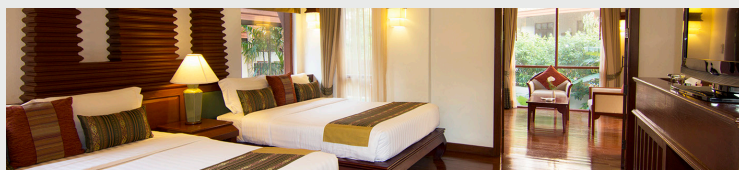

RESORT MAP & LOCATION

RESORT LOCATION

20 minutes drive away distance from the airport, set on the tranquil beach front location of Maenam Beach, away from hustle and bustle yet just within short walking distance to the nearby local communities with authentic restaurants and charming café and shops.

RESORT ADDRESS:

26/24 Moo 4, Maenam Beach,
Koh Samui, Suratthani 84330,
Thailand
Tel: (66) 77 447 275
Fax: (66) 77 248 316
Email: info@samuiburi.com
Reservations:
rsvn@samuiburi.com

SALES OFFICE

17 Moo 3, Chaweng Beach | Koh Samui | Suratthani 84320 | Thailand
Tel: +66 77 953 153 | Fax: +66 77 953 152 | Email: sales-co@resotelgroup.com
www.resotelgroup.com

RESOTEL GROUP
INTERNATIONAL