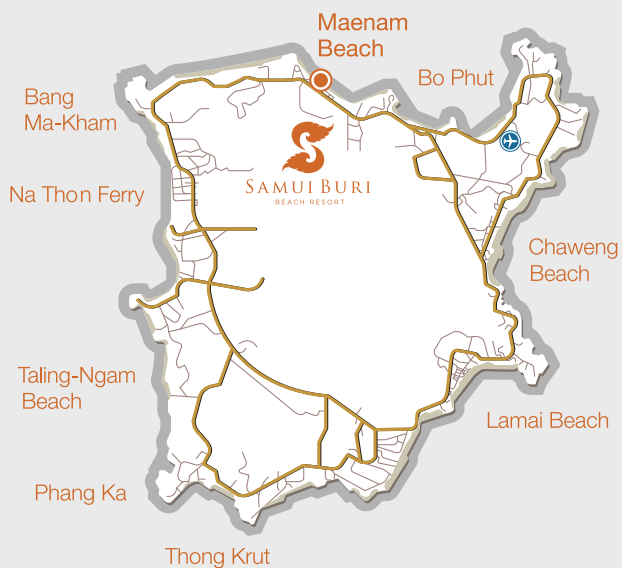

RESORT MAP & LOCATION

RESORT LOCATION

20 minutes drive away distance from the airport, set on the tranquil beach front location of Maenam Beach, away from hustle and bustle yet just within short walking distance to the nearby local communities with authentic restaurants and charming café and shops.