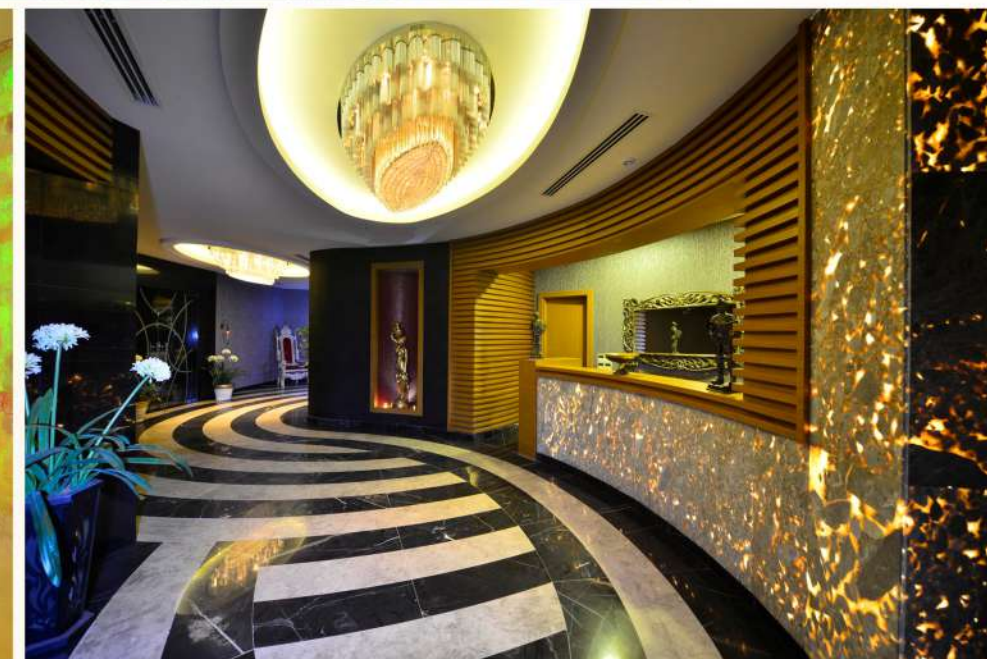

Palatial Comfort in Your Home

The Elite Luxury Suites and Spa offers you a unique concept, without stress and with palatial comfort in your own home, combined with high levels of service.

Our facility offers a range of different unit types from 55 m2 to 350 m2 in size all with a choice of interior layouts.

Turkish Bath	Payable
Steam Room	Payable
Massage	Payable
Locker room	Payable

The most ambitious SPA & WELLNESS Centre

- YOUR SOUL AND BODY WILL BE GRATEFUL
- The SPA and WellnessCentre at Elite Admiral Premium Residences is the most ambitious SPA centre in the Mediterranean region.
- An area of over 1.800 m2, featuring General and VIP Spas, open from 09.00 - 18.00
- Free Services: Fitness, Turkish Bath, Steam Room, Sauna, Adventure Shower, Jacuzzi
- Payable Services: Various massages, scrub, foam, skin and body care, salt room