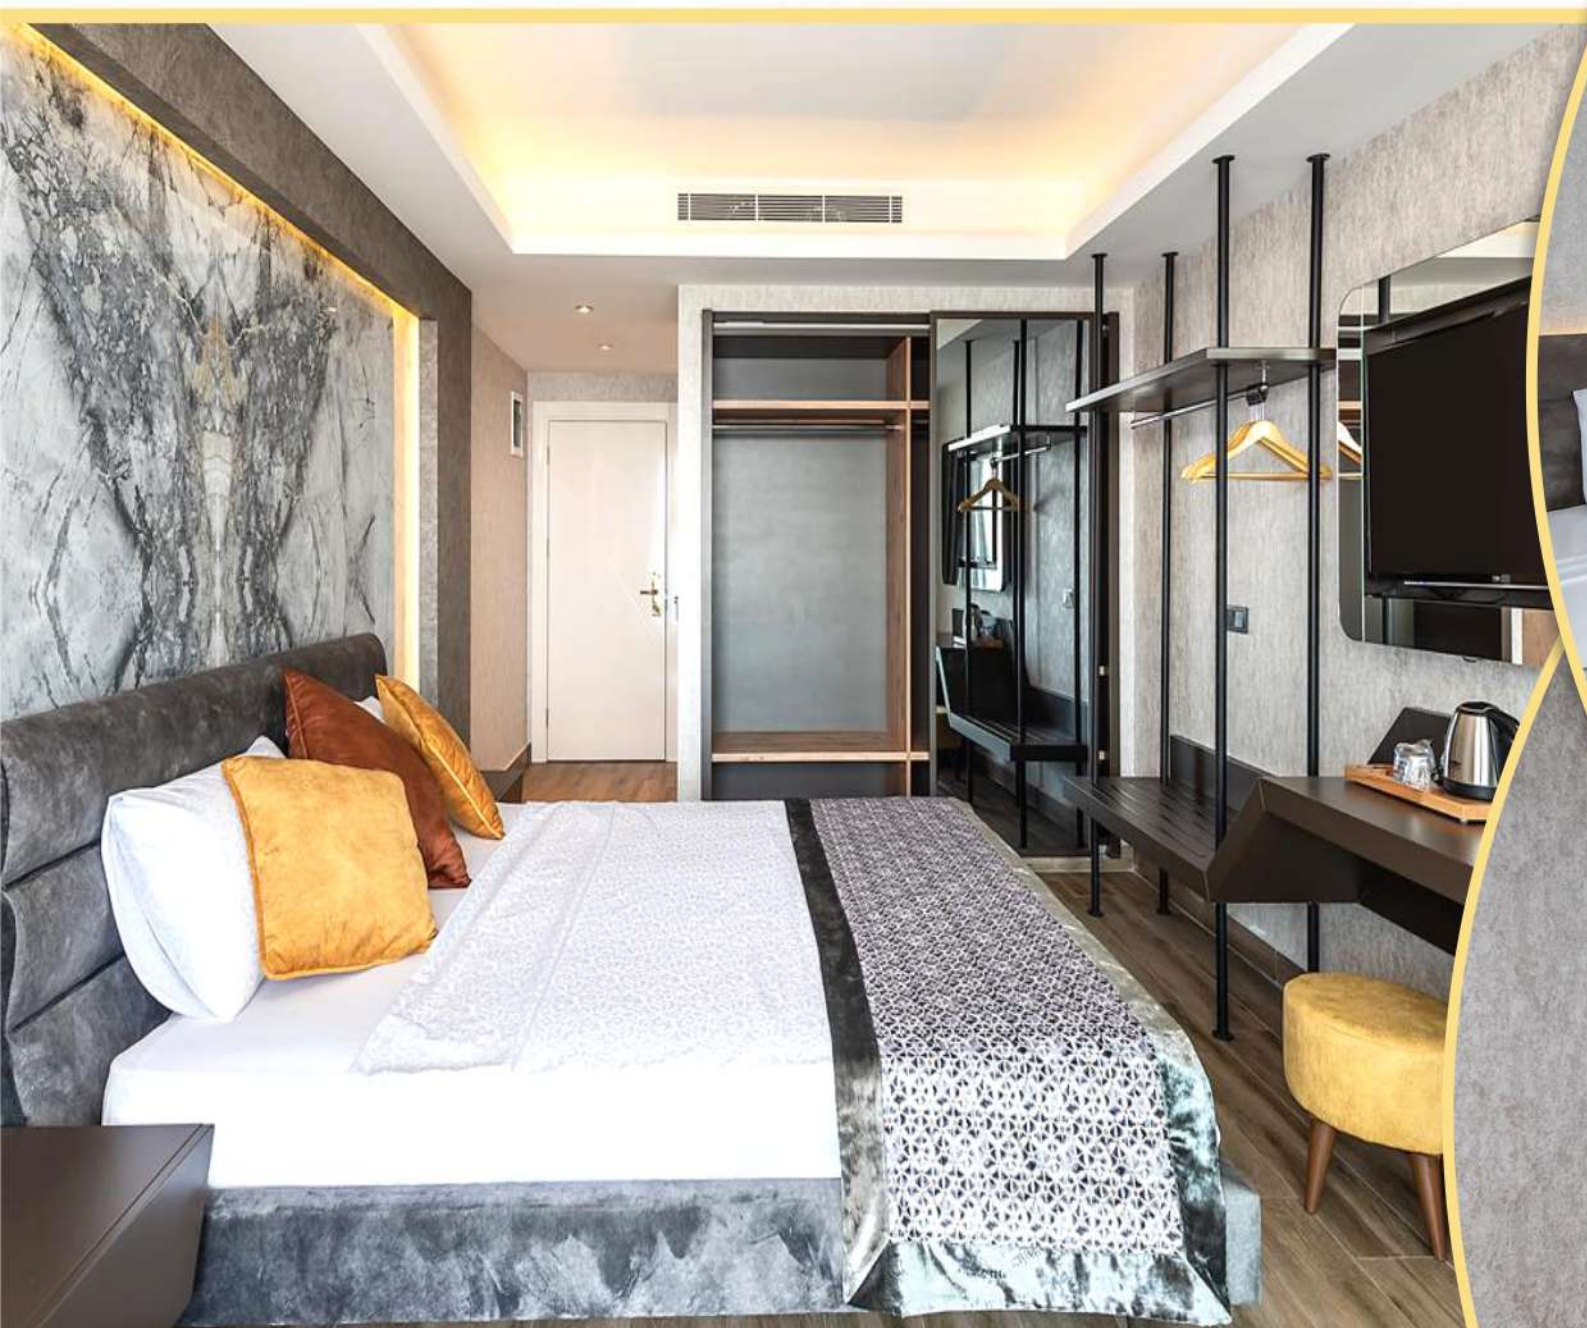

Quad Room

Room Type	Room	Adults	Child	Nr of Rooms	Gross m²
Quad Room	2 Bedroom	2	2	1 Bed 2 Bed 1 Kichenette	- double - single - hall 45 - 55 m²

Internet, Split air conditioning system, safety deposit box, satellite TV, LCD TV, telephone, WC & shower, hair dryer, parquet flooring, large balcony with table and chairs, insect screens