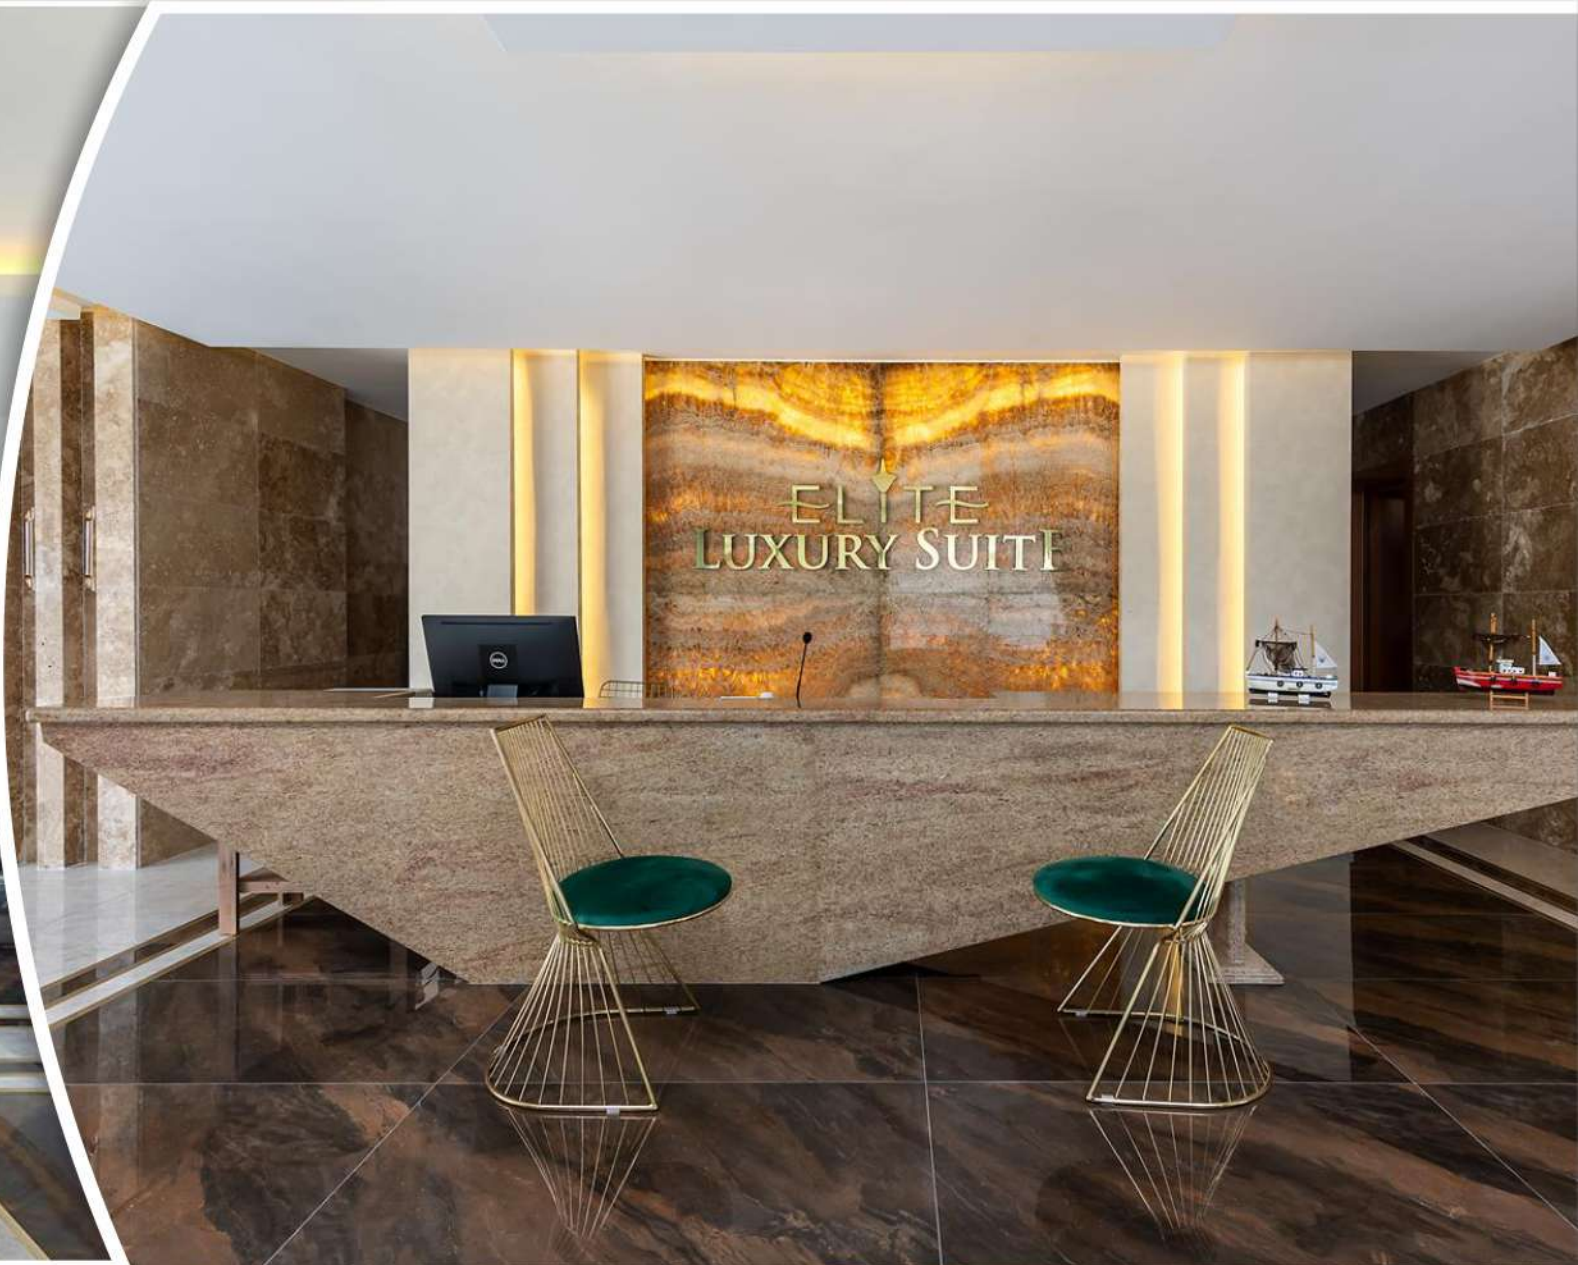

Massage	Payable
Salt Room	free
Jacuzzi	free
Sauna and Shower Cabins	free
Steam Room	free
Separate changing rooms	free
Relaxation Area	free

Lobby

Palatial Comfort in Your Home

- Elite Luxury Suite & Spa offers you and your family a luxurious concept, living stress-free within your own home and with previously unavailable levels of service.
- There are number of different room types and units dependent of personal choice – these range in size from 25 m² to 350 m²
- With its creative and unconventional design, high quality materials used both inside and out, Elite Luxury Suite & Spa will be benchmark for an Elite Mediterranean lifestyle for many years to come.
- With stylish and modern design, our hotel rooms offer you a superb night's sleep, with the comfort of large orthopaedic (dimensions 200 x200, 190 x190).
- Made of 100% cotton, silky satin sheets and pillows with a breathable structure, keeping you cool and allowing a better quality of sleep.
- All Rooms have Sea or Mountain View