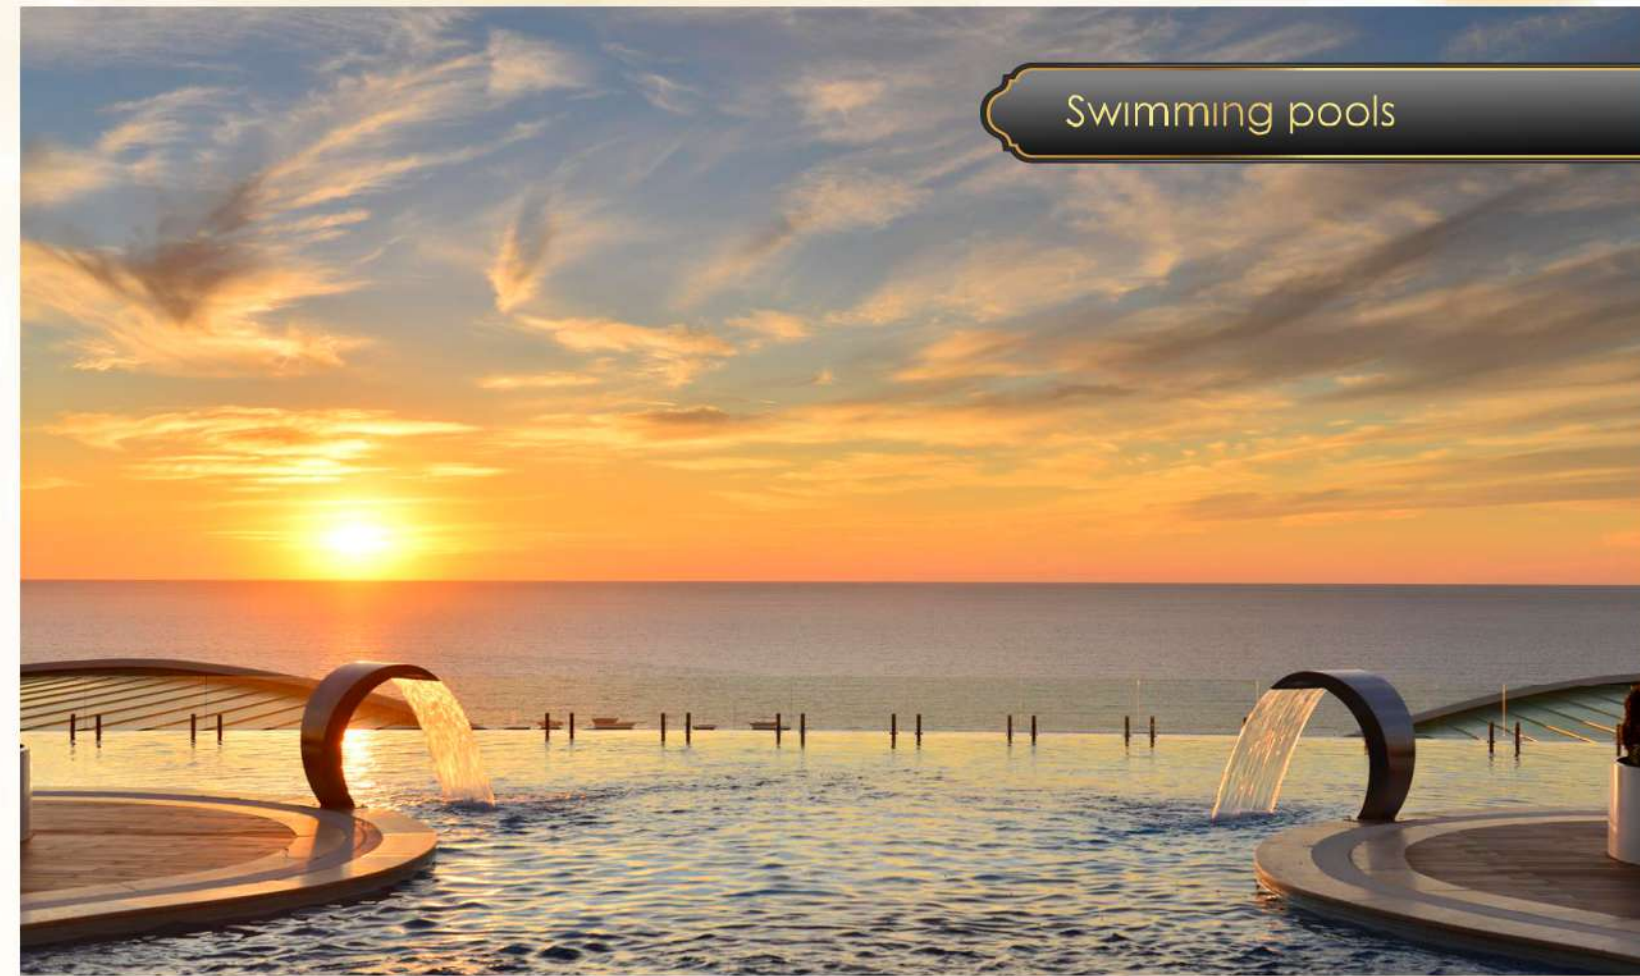

Children's Fun Activities

- OUR CHILDREN ARE OUR FUTURE
- A unique world for children
- Through various games and activities, our children - our most valuable assets - will be left with many cheerful holiday memories.
- Within Elite Luxury Suite, there are entertainment areas such as playgrounds, kiddy pools, Aquapark mini club, synthetic ice skating rink and bicycle trails - it is these that will provide the foundation for these memories, enabling happiness and social awareness.

Play Station	Payable
Playground	Free
Synthetic Skate Rink	Payable
Mini-Club	Free (4-12 years of age)
Highchairs	Free
Baby Care Room	Free
Baby Strollers	Payable
Child Minder	Payable

BEACH CLUB

- Close to the Marina, with the blue of the Mediterranean ever present
- Just 700 m to the Konaklı Beach club - within easy walking distance
- Private Residents Beach Club with Courtesy Shuttle Service
- A magnificent bay and beach, where the Loggerhead sea turtles come to lay their eggs, makes this region truly unique.
- Sun loungers and parasols are free at Konak Beach Club. Restaurant and cafe services are chargeable

Swimming pools

Entertainment Activities

Wide Range of Entertainment / ENJOY
Enjoy and indulge your mind and body...

Our focus is not only on your living space but also on your health and wellbeing.

A superb range of social options including sports facilities, recreational areas, wining and dining and health and beauty.....