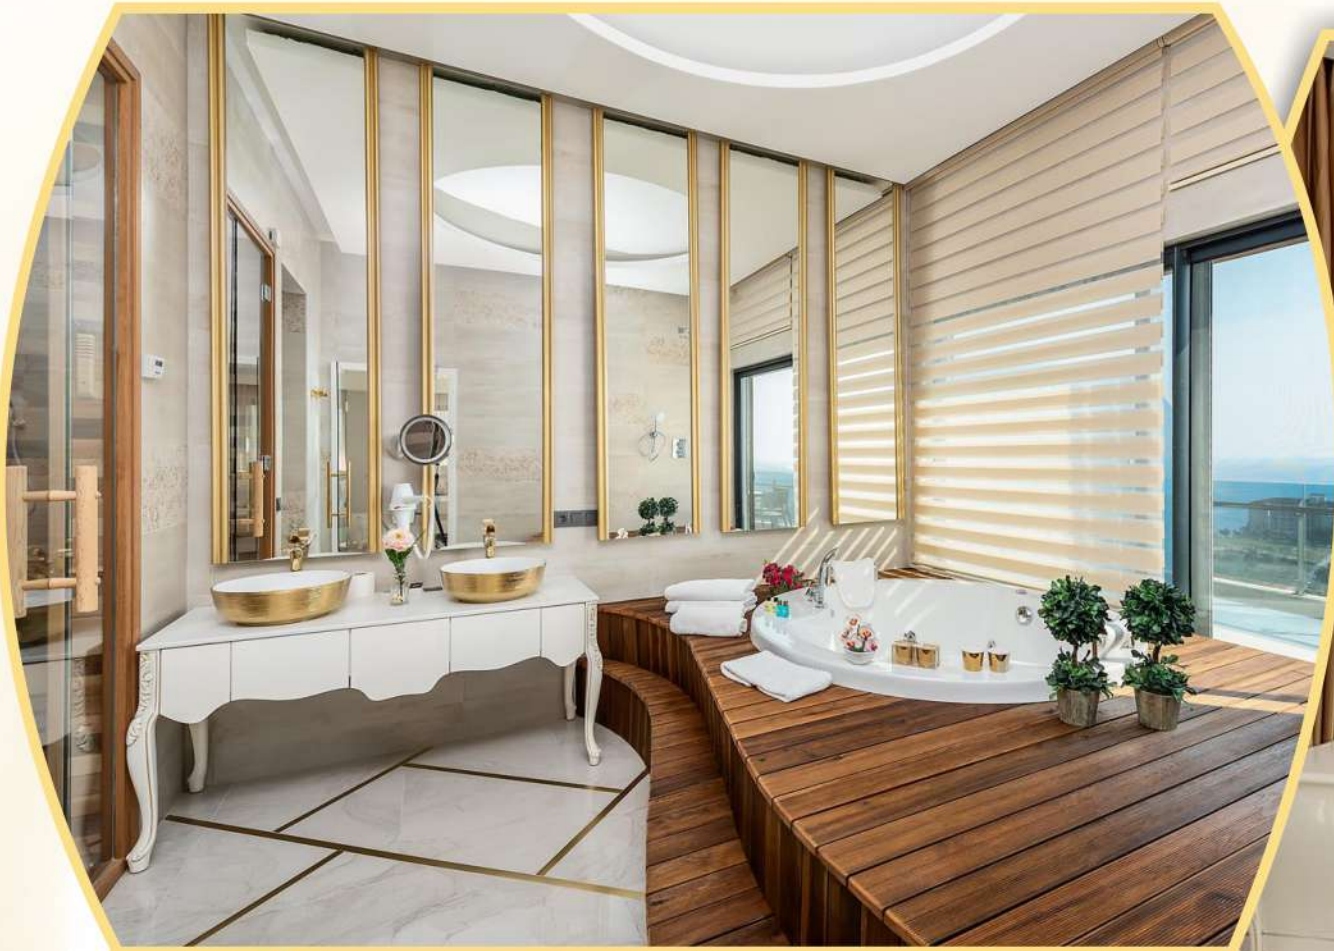

Deluxe Jacuzzi Suite

Room Type	Room	Adult	Child	Nr of Rooms	Gross m²
Delux Jakuzzi Suite	2 Bedrooms 1 Salon- Kitchen	4	2	2 Yatak - Double 1 Sofa - Bed	110 - 160 m²

- Standard Features in All Rooms: Internet, Split air conditioning system, safety deposit box, satellite TV, LCD TV, telephone, WC & shower, hair dryer, parquet flooring, large balcony with table and chairs, insect screens
- Jakuzi Suite : Open kitchen, Microwave, Refrigerator, Kitchen Appliances, Kettle, Large Balcony, Sauna, Jakuzzi , Large Bathroom.