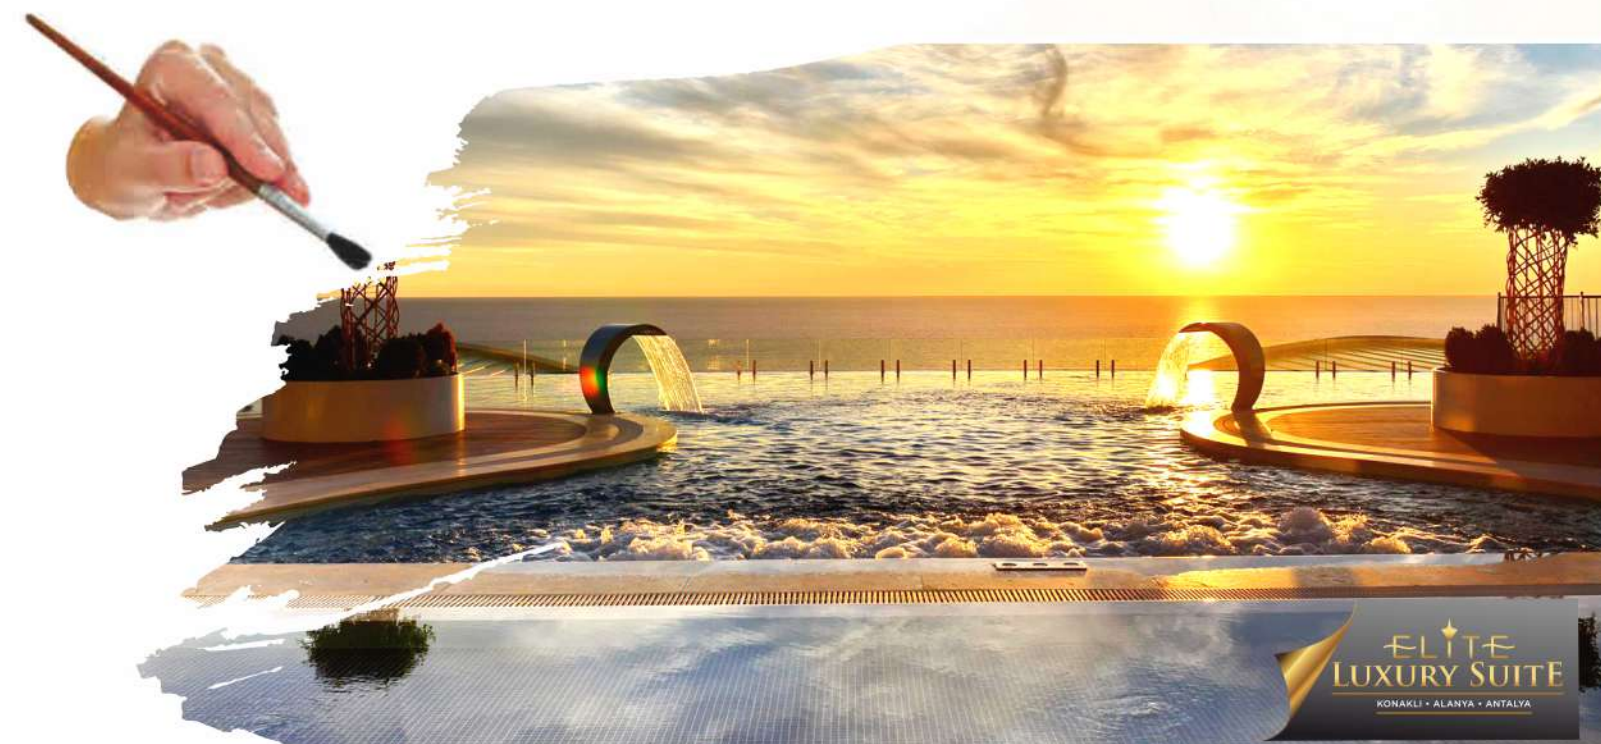

Palatial Comfort in Your Home

The Elite Luxury Suites and Spa offers you a unique concept, without stress and with palatial comfort in your own home, combined with high levels of service.

Our facility offers a range of different unit types from 55 m2 to 350 m2 in size all with a choice of interior layouts.

Located in southern Turkey, Elite Luxury Suites - with its innovative architecture and a wealth of on-site activities – is an ambitious and luxurious project that has featured in magazines worldwide.

Breathtaking, Unobstructed Sea, Mountain and Sunset Views