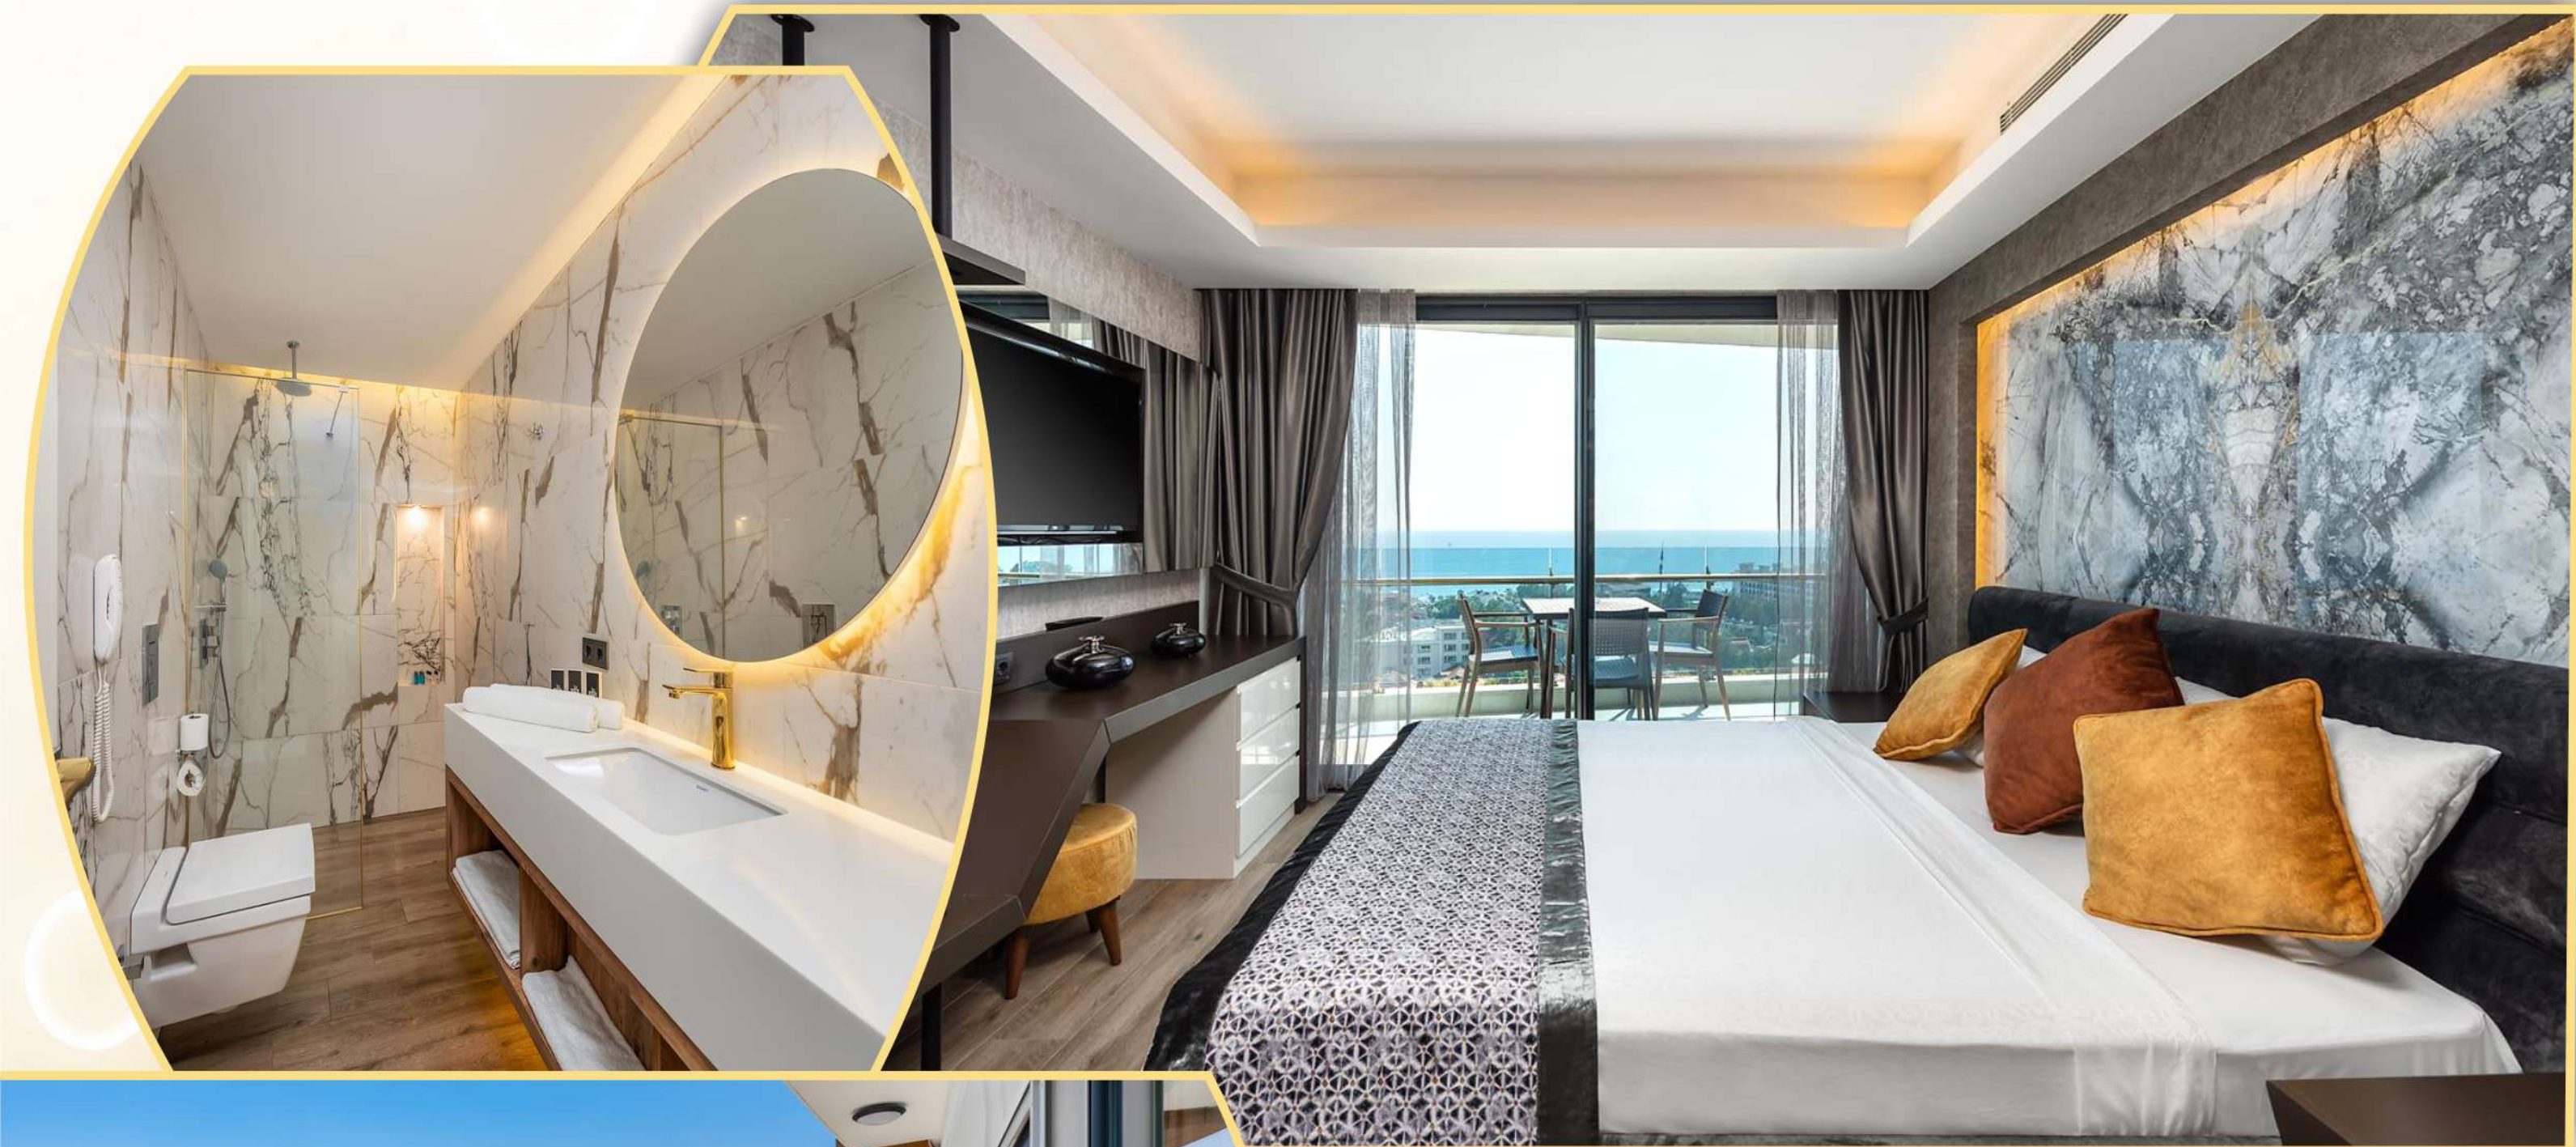

Standart Rooms

Room Type	Room	Adults	Child	Nr of Rooms	Gross m²
Standart Room	1 Bedroom	2	1	1 Bed - Double	33 - 40 m²

Internet, Split air conditioning system, safety deposit box, satellite TV, LCD TV, telephone, WC & shower, hair dryer, parquet flooring, large balcony with table and chairs, insect screens