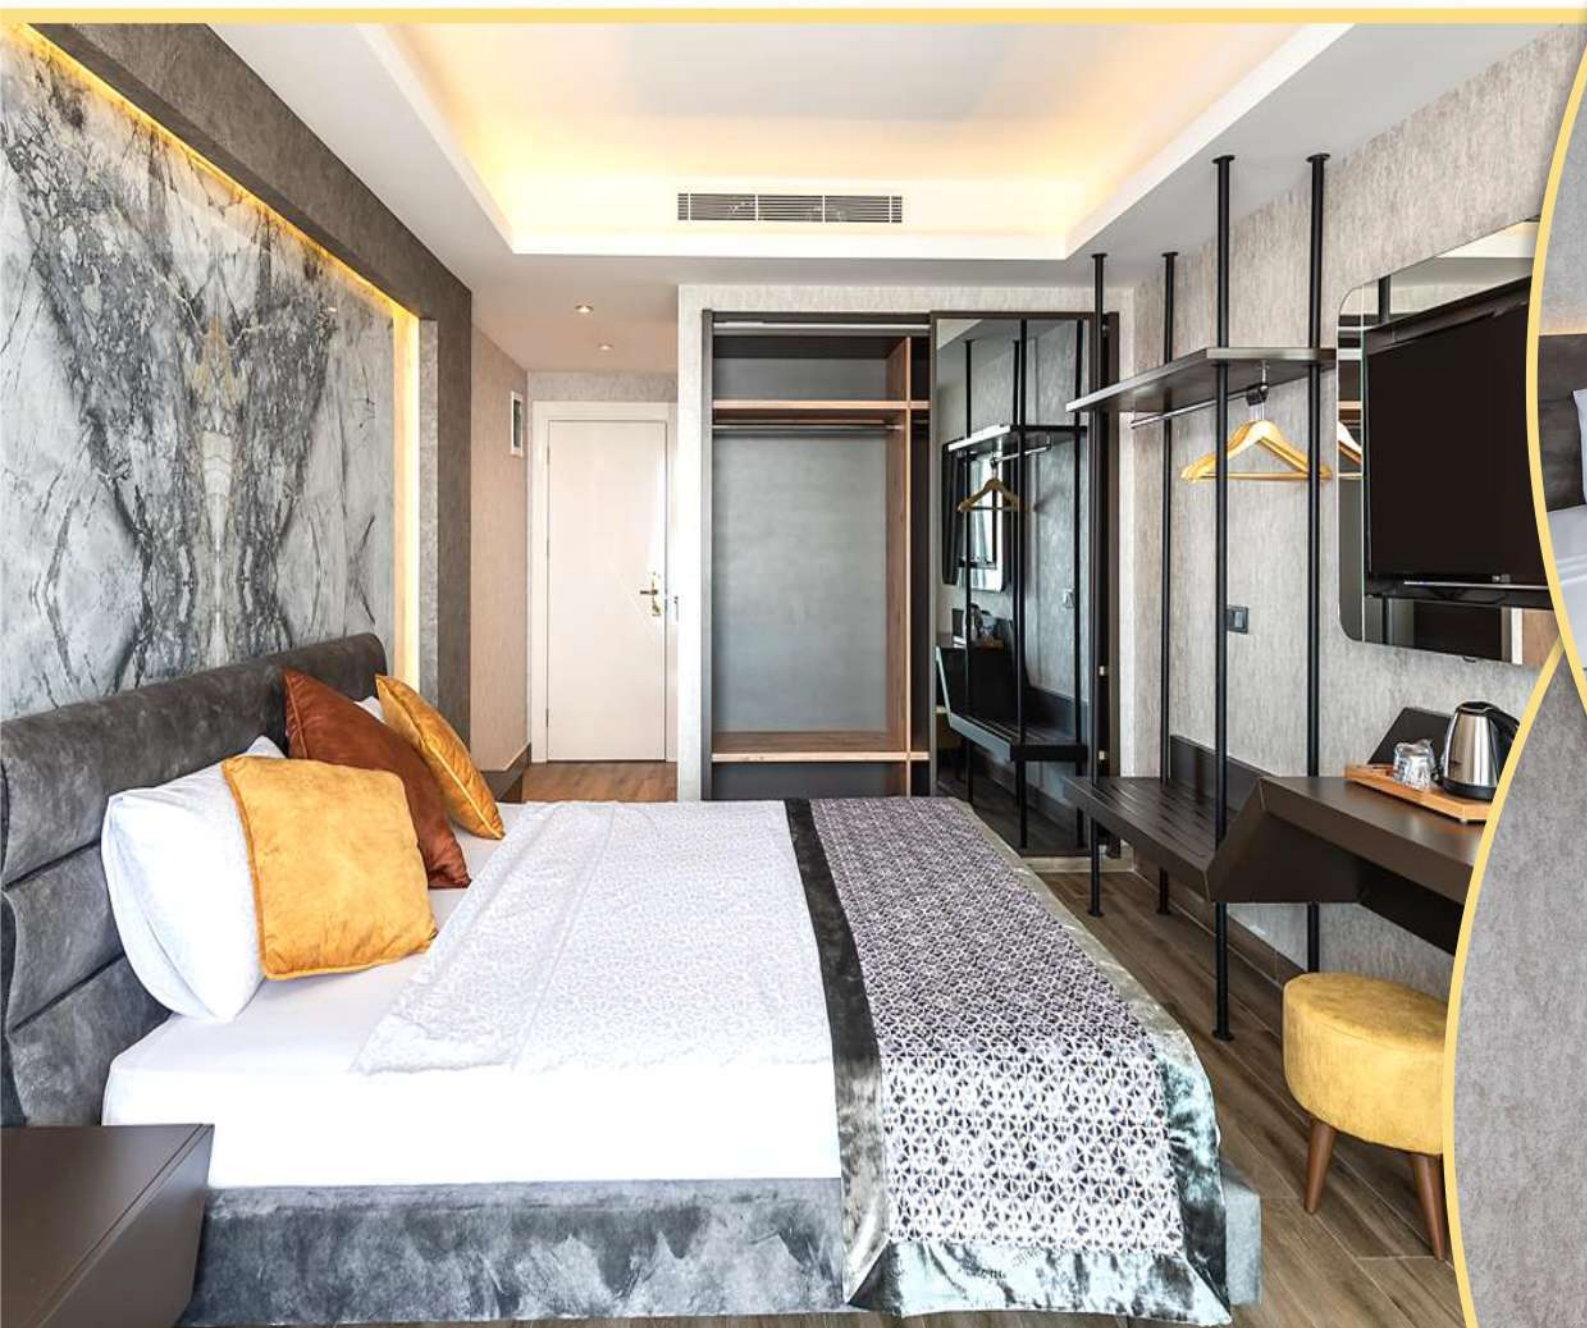

Quad Room

Room Type	Room	Adults	Child	Nr of Rooms	Gross m²
Quad Room	2 Bedroom	2	2	1 Bed 2 Bed 1 Kichenette	- double - single - hall 45 - 55 m²

Internet, Split air conditioning system, safety deposit box, satellite TV, LCD TV, telephone, WC & shower, hair dryer, parquet flooring, large balcony with table and chairs, insect screens