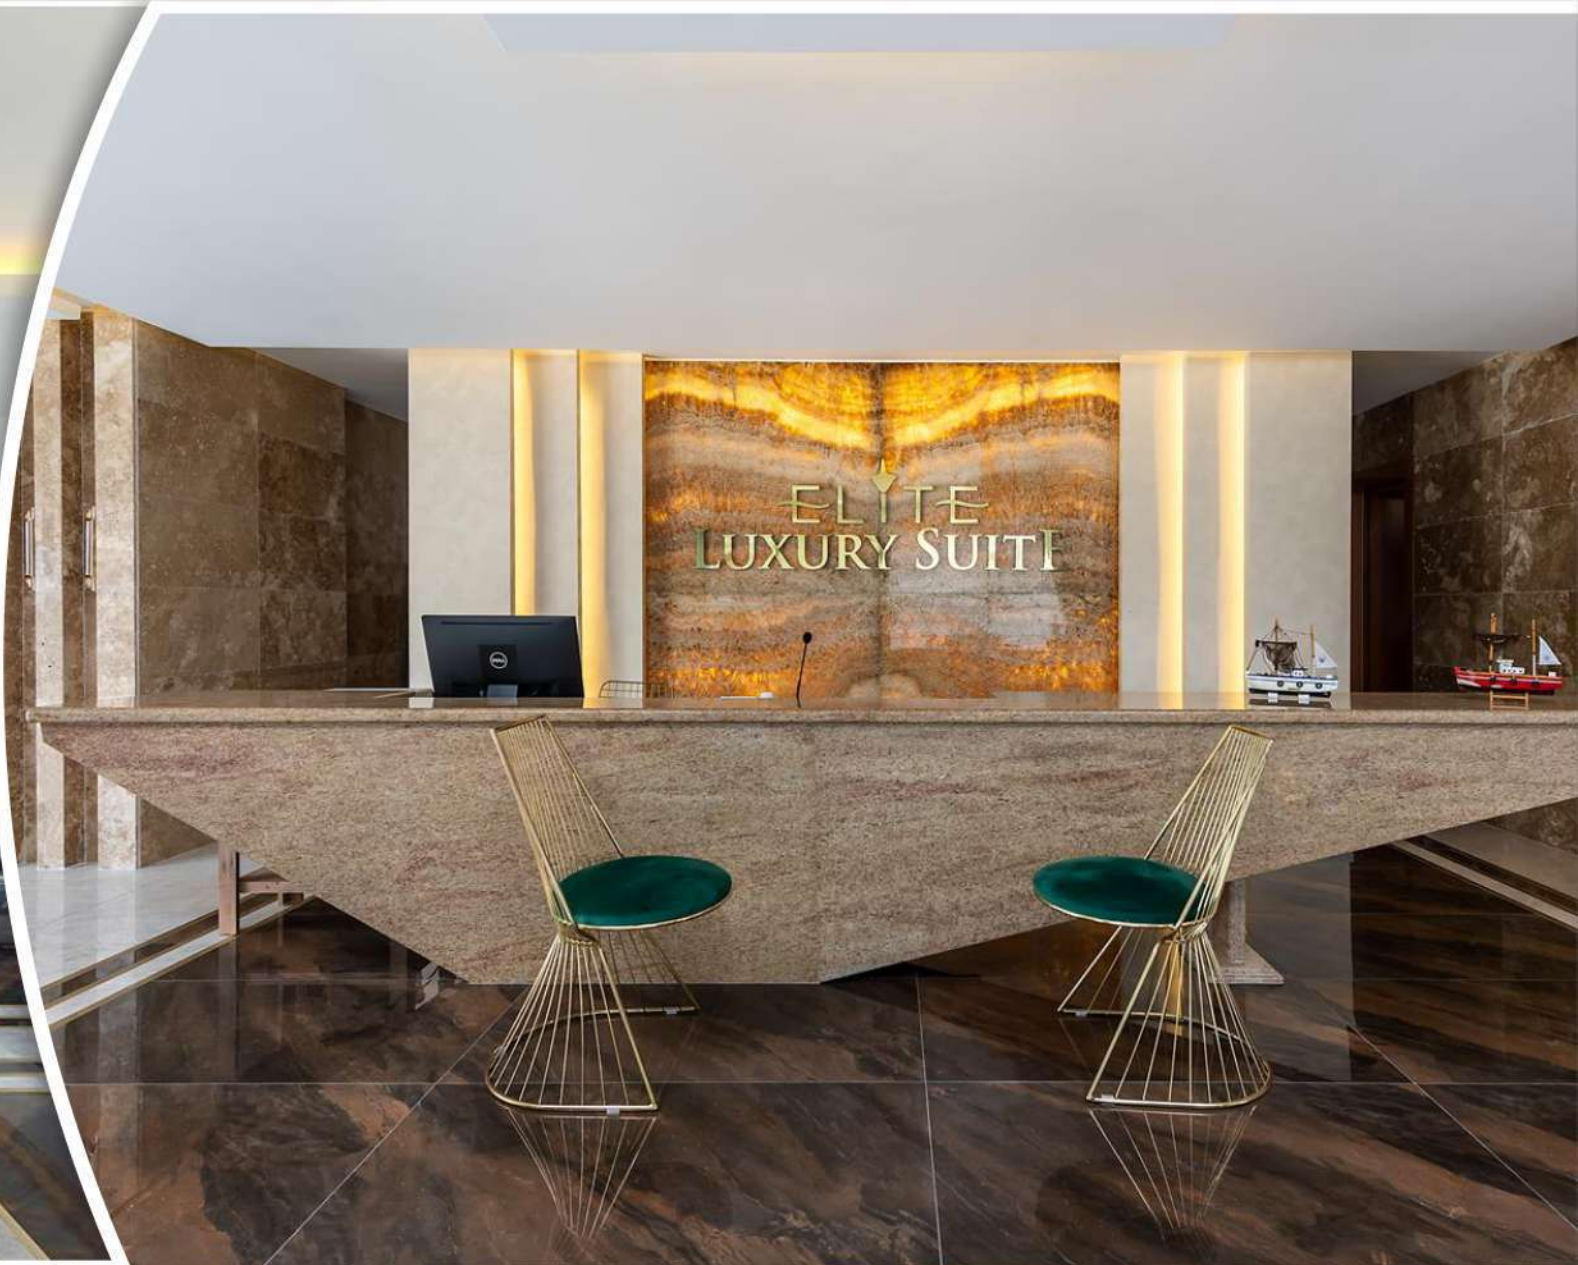

Massage	Payable
Salt Room	free
Jacuzzi	free
Sauna and Shower Cabins	free
Steam Room	free
Separate changing rooms	free
Relaxation Area	free

Lobby

Palatial Comfort in Your Home

- Elite Luxury Suite & Spa offers you and your family a luxurious concept, living stress-free within your own home and with previously unavailable levels of service.
- There are number of different room types and units dependent of personal choice – these range in size from 25 m² to 350 m²
- With its creative and unconventional design, high quality materials used both inside and out, Elite Luxury Suite & Spa will be benchmark for an Elite Mediterranean lifestyle for many years to come.
- With stylish and modern design, our hotel rooms offer you a superb night's sleep, with the comfort of large orthopaedic (dimensions 200 x200, 190 x190).
- Made of 100% cotton, silky satin sheets and pillows with a breathable structure, keeping you cool and allowing a better quality of sleep.
- All Rooms have Sea or Mountain View