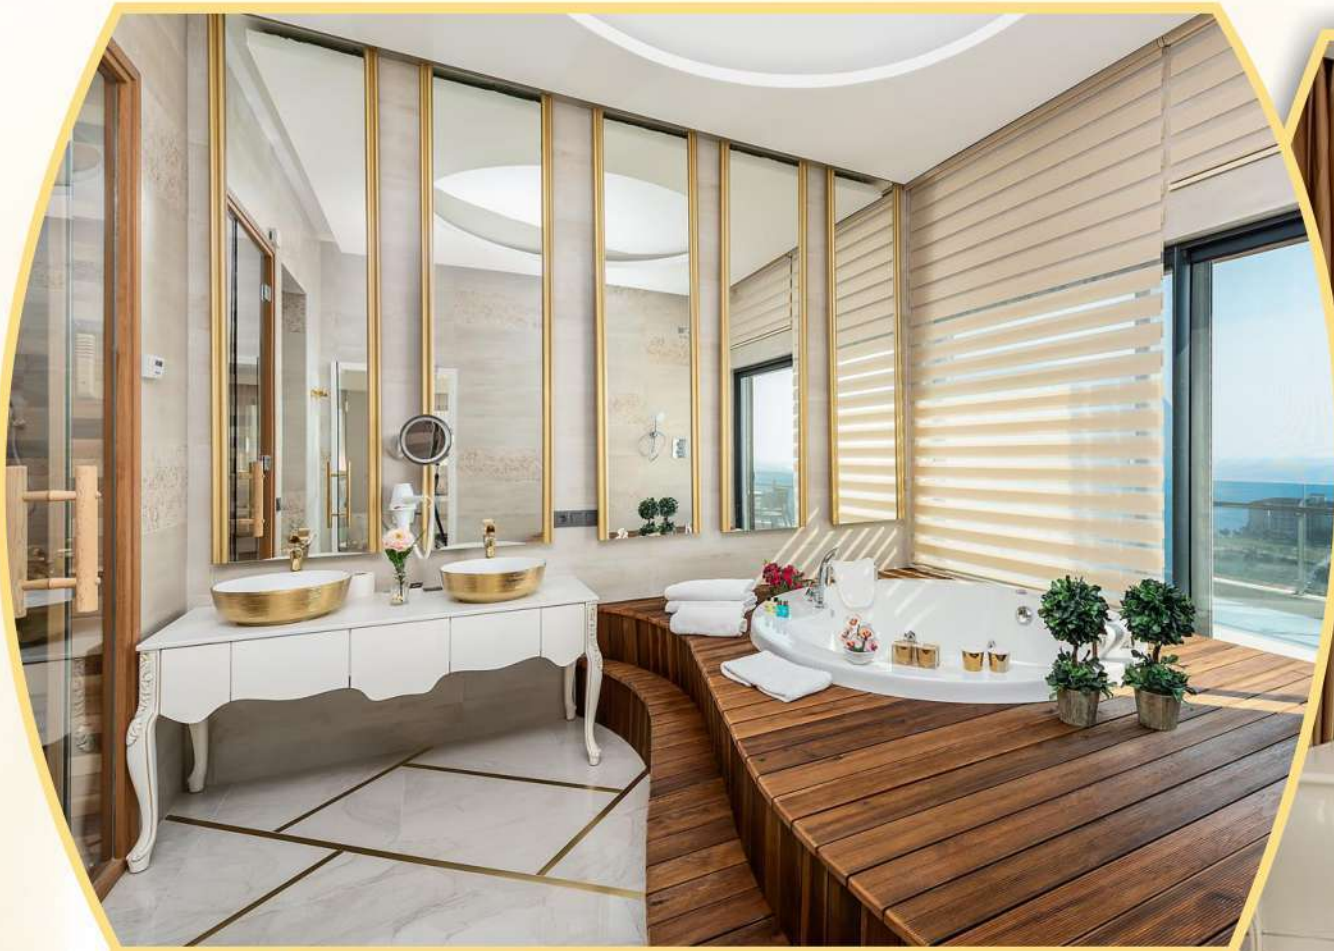

Deluxe Jacuzzi Suite

Room Type	Room	Adult	Child	Nr of Rooms	Gross m²
Delux Jakuzzi Suite	2 Bedrooms 1 Salon- Kitchen	4	2	2 Yatak - Double 1 Sofa - Bed	110 - 160 m²

- Standard Features in All Rooms: Internet, Split air conditioning system, safety deposit box, satellite TV, LCD TV, telephone, WC & shower, hair dryer, parquet flooring, large balcony with table and chairs, insect screens
- Jakuzi Suite : Open kitchen, Microwave, Refrigerator, Kitchen Appliances, Kettle, Large Balcony, Sauna, Jakuzzi , Large Bathroom.