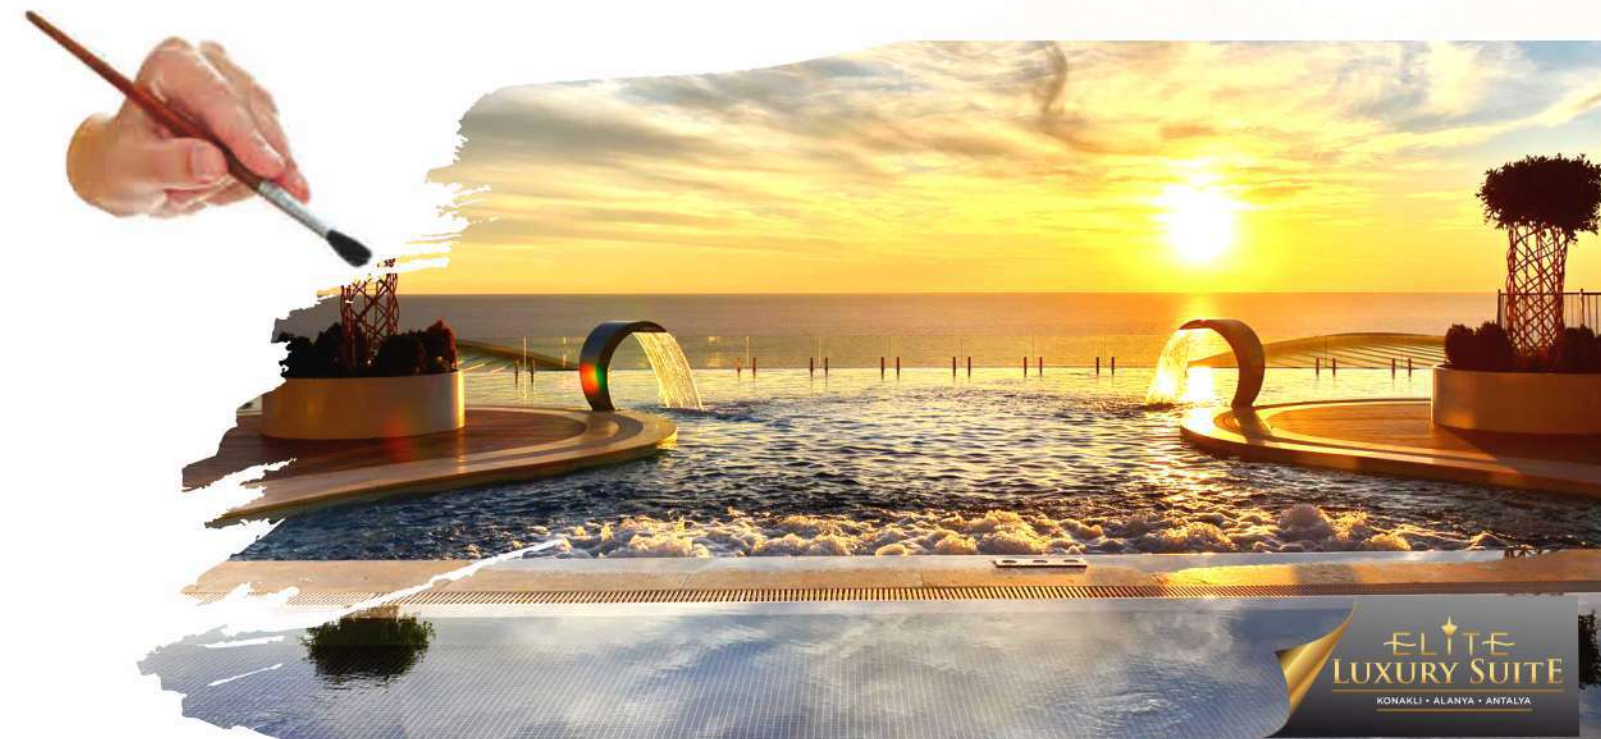

Palatial Comfort in Your Home

The Elite Luxury Suites and Spa offers you a unique concept, without stress and with palatial comfort in your own home, combined with high levels of service.

Our facility offers a range of different unit types from 55 m2 to 350 m2 in size all with a choice of interior layouts.

Located in southern Turkey, Elite Luxury Suites - with its innovative architecture and a wealth of on-site activities – is an ambitious and luxurious project that has featured in magazines worldwide.

Breathtaking, Unobstructed Sea, Mountain and Sunset Views