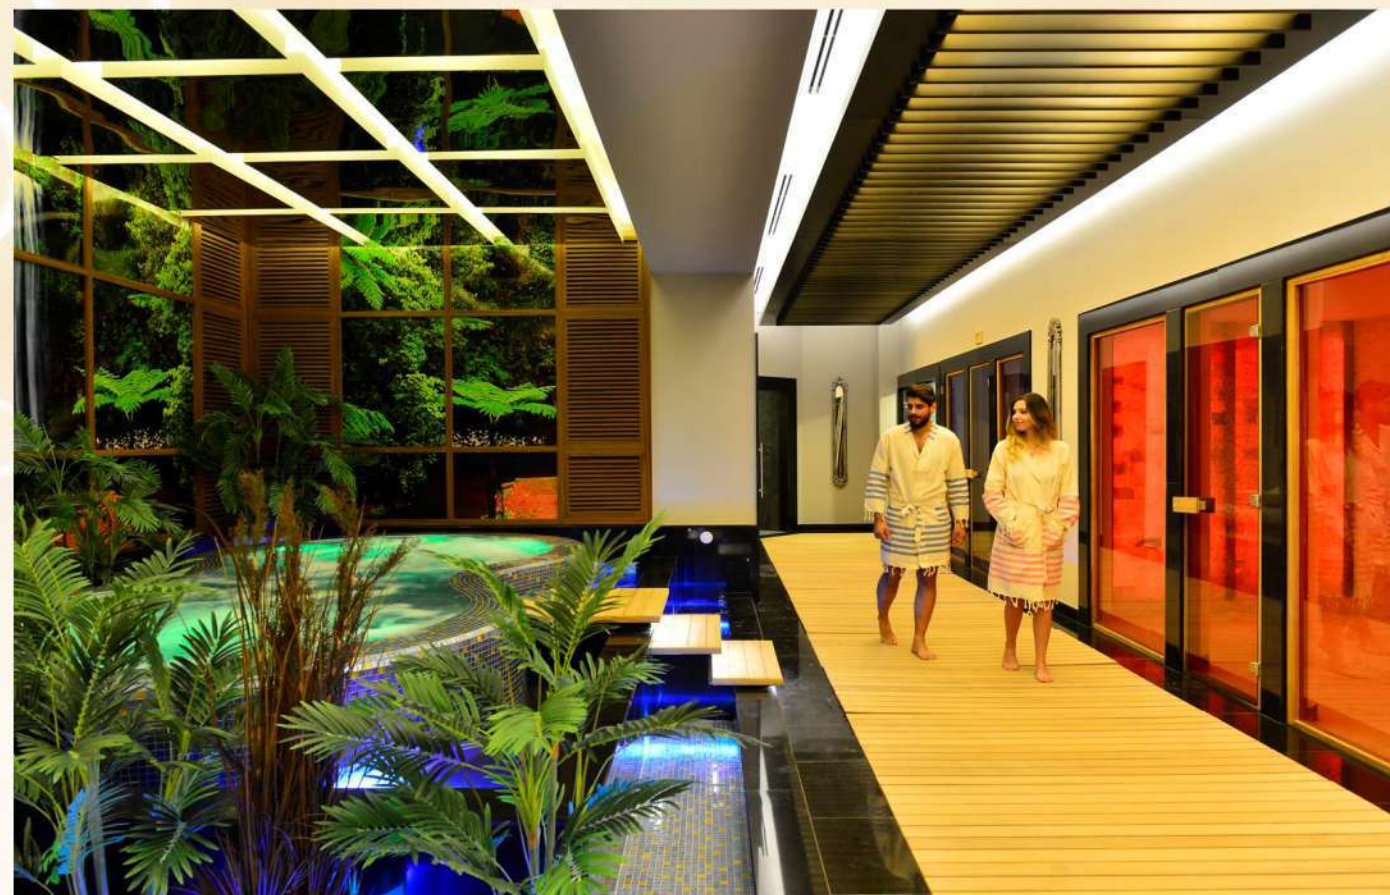

Spa & Wellness

VIP PLUS SPA

- VIP PLUS - A dedicated VIP Area for private use for between 2 - 10 persons - providing an atmosphere of exclusivity for your family and friends..
- You will have your own personal attendants who are there to serve you and your guests - Massage Parlour, Sauna, Steam Room and private Turkish Bath for 4 persons.
- While resting on the sofa suite you might like to watch selected videos on the flat screen television or to listen to music from popular channels.
- You might like to take non-alcoholic cold beverages from the refrigerator or have tea, coffee or aromatic herbal drinks prepared at the drink bar.
- Fresh fruit juice, dried fruits and nuts and a fresh fruit plate will be prepared for you during your treatment and therapies.
- Alternatively, you might like to order from the vitamin bar or restaurant.

Turkish Bath	Payable
Steam Room	Payable
Massage	Payable
Locker room	Payable

The most ambitious SPA & WELLNESS Centre

- YOUR SOUL AND BODY WILL BE GRATEFUL
- The SPA and WellnessCentre at Elite Admiral Premium Residences is the most ambitious SPA centre in the Mediterranean region.
- An area of over 1.800 m2, featuring General and VIP Spas, open from 09.00 - 18.00
- Free Services: Fitness, Turkish Bath, Steam Room, Sauna, Adventure Shower, Jacuzzi
- Payable Services: Various massages, scrub, foam, skin and body care, salt room

Massage	Payable
Salt Room	free
Jacuzzi	free
Sauna and Shower Cabins	free
Steam Room	free
Separate changing rooms	free
Relaxation Area	free