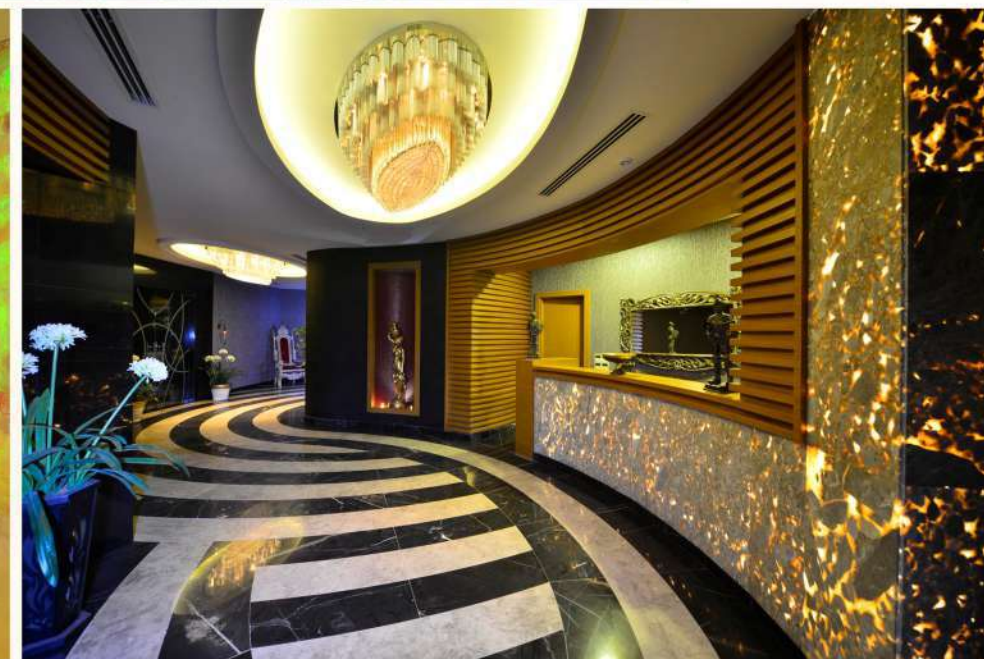

Turkish Bath	Payable
Steam Room	Payable
Massage	Payable
Locker room	Payable

The most ambitious SPA & WELLNESS Centre

- YOUR SOUL AND BODY WILL BE GRATEFUL
- The SPA and WellnessCentre at Elite Admiral Premium Residences is the most ambitious SPA centre in the Mediterranean region.
- An area of over 1.800 m2, featuring General and VIP Spas, open from 09.00 - 18.00
- Free Services: Fitness, Turkish Bath, Steam Room, Sauna, Adventure Shower, Jacuzzi
- Payable Services: Various massages, scrub, foam, skin and body care, salt room