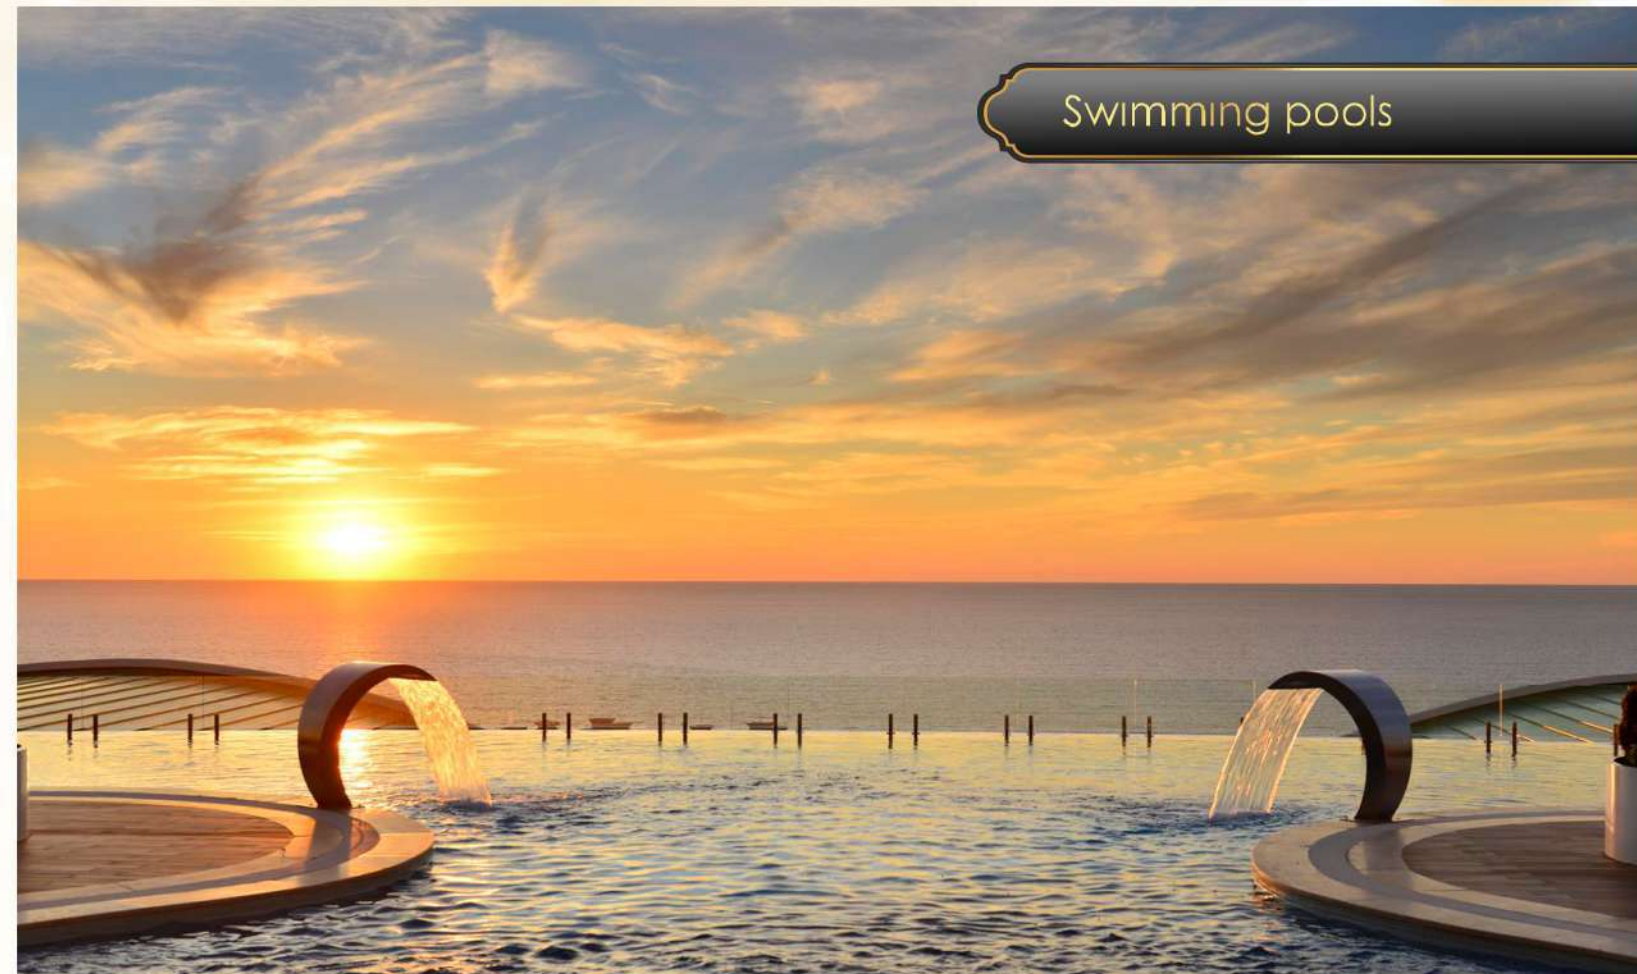

Children's Fun Activities

- OUR CHILDREN ARE OUR FUTURE
- A unique world for children
- Through various games and activities, our children - our most valuable assets - will be left with many cheerful holiday memories.
- Within Elite Luxury Suite, there are entertainment areas such as playgrounds, kiddy pools, Aquapark mini club, synthetic ice skating rink and bicycle trails - it is these that will provide the foundation for these memories, enabling happiness and social awareness.

Play Station	Payable
Playground	Free
Synthetic Skate Rink	Payable
Mini-Club	Free (4-12 years of age)
Highchairs	Free
Baby Care Room	Free
Baby Strollers	Payable
Child Minder	Payable

BEACH CLUB

- Close to the Marina, with the blue of the Mediterranean ever present
- Just 700 m to the Konaklı Beach club - within easy walking distance
- Private Residents Beach Club with Courtesy Shuttle Service
- A magnificent bay and beach, where the Loggerhead sea turtles come to lay their eggs, makes this region truly unique.
- Sun loungers and parasols are free at Konak Beach Club. Restaurant and cafe services are chargeable

Swimming pools

Entertainment Activities

Wide Range of Entertainment / ENJOY
Enjoy and indulge your mind and body...

Our focus is not only on your living space but also on your health and wellbeing.

A superb range of social options including sports facilities, recreational areas, wining and dining and health and beauty.....